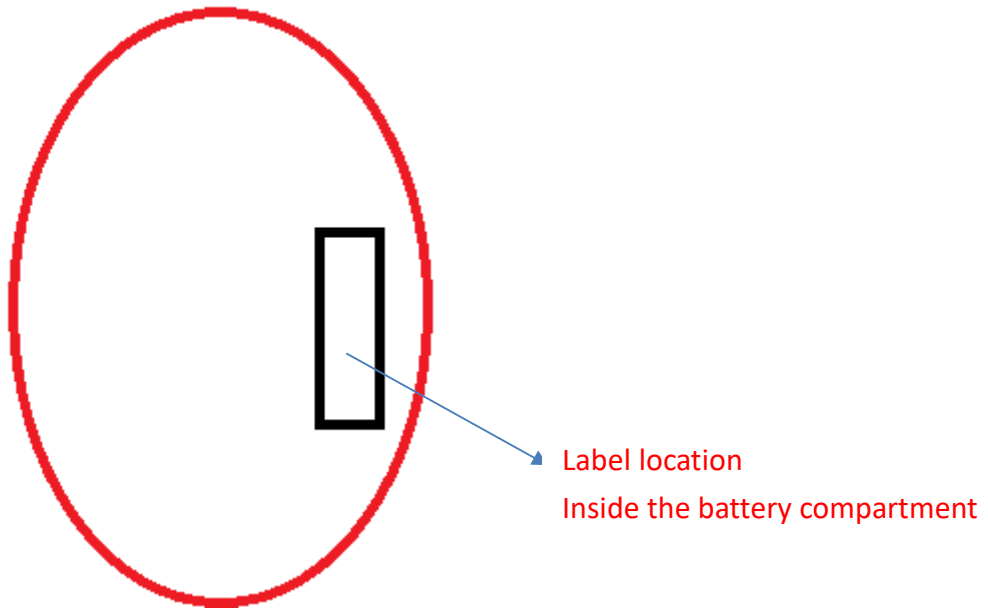

LABEL LOCATION:

label:

Model: MS3121Wt
FCC ID: H4IMS3121W
IC:4491A-MS3121W