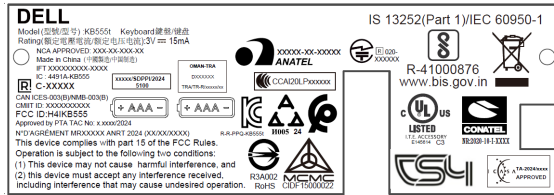

FCC ID: H4IKB555

IC:4491A-KB555

In battery compartment

Label location

The label will be permanently affixed and readily visible.