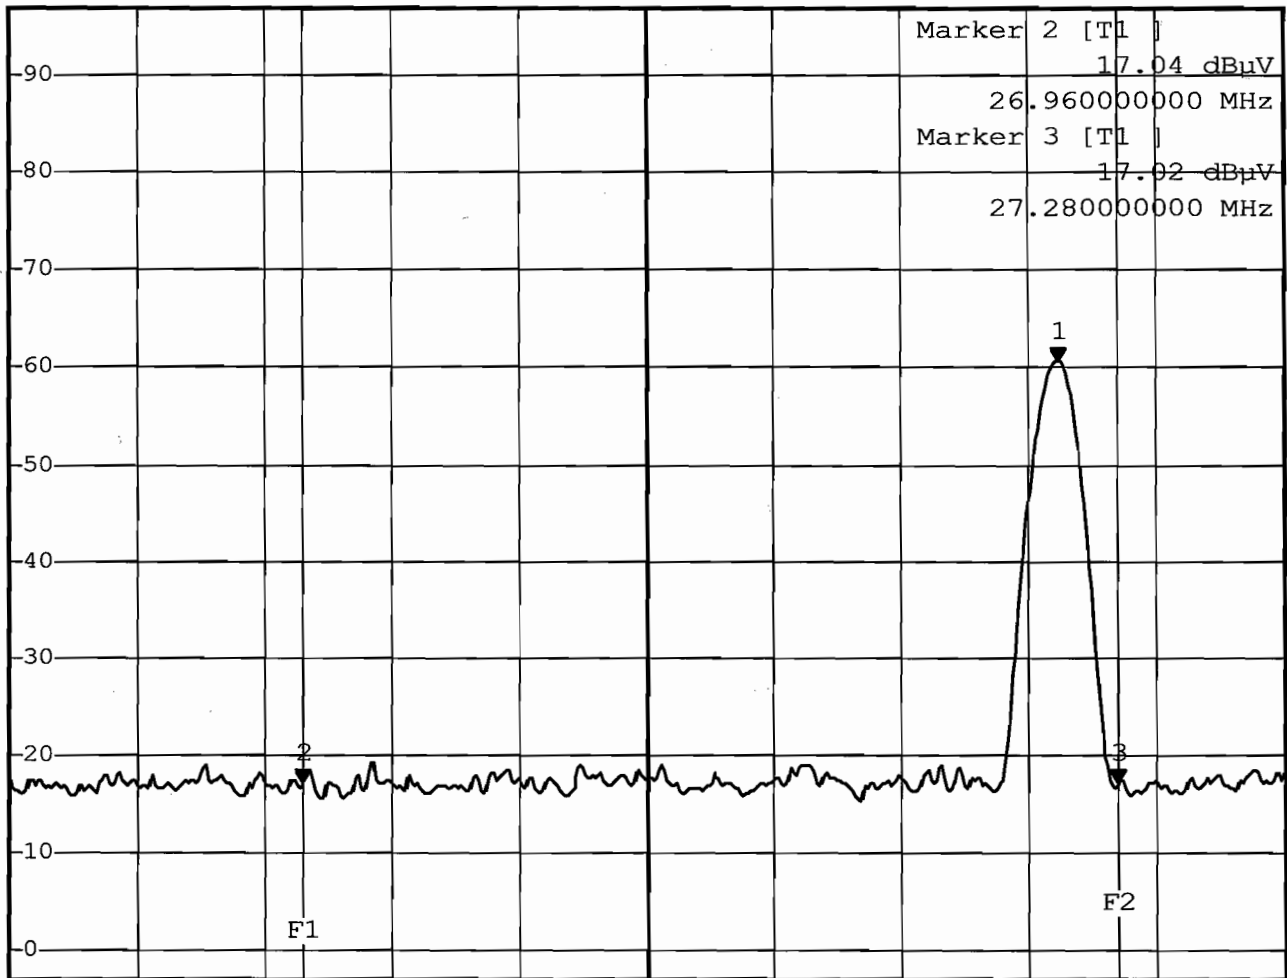

光星 K/B

*RBW 10 kHz Marker 1 [T1]
*VBW 30 kHz 60.72 dB μ V
SWT 5 ms 26.996000000 MHz

Ref 97 dB μ V *Att 0 dB

1 PK
VIEW

Center 27.095 MHz 50 kHz/ Span 500 kHz

K/B

*RBW 10 kHz Marker 1 [T1]
*VBW 30 kHz 60.69 dBμV
SWT 5 ms 27.257000000 MHz

Ref 97 dBμV

*Att 0 dB

1 PK
VIEW

A

Center 27.095 MHz

50 kHz/

Span 500 kHz