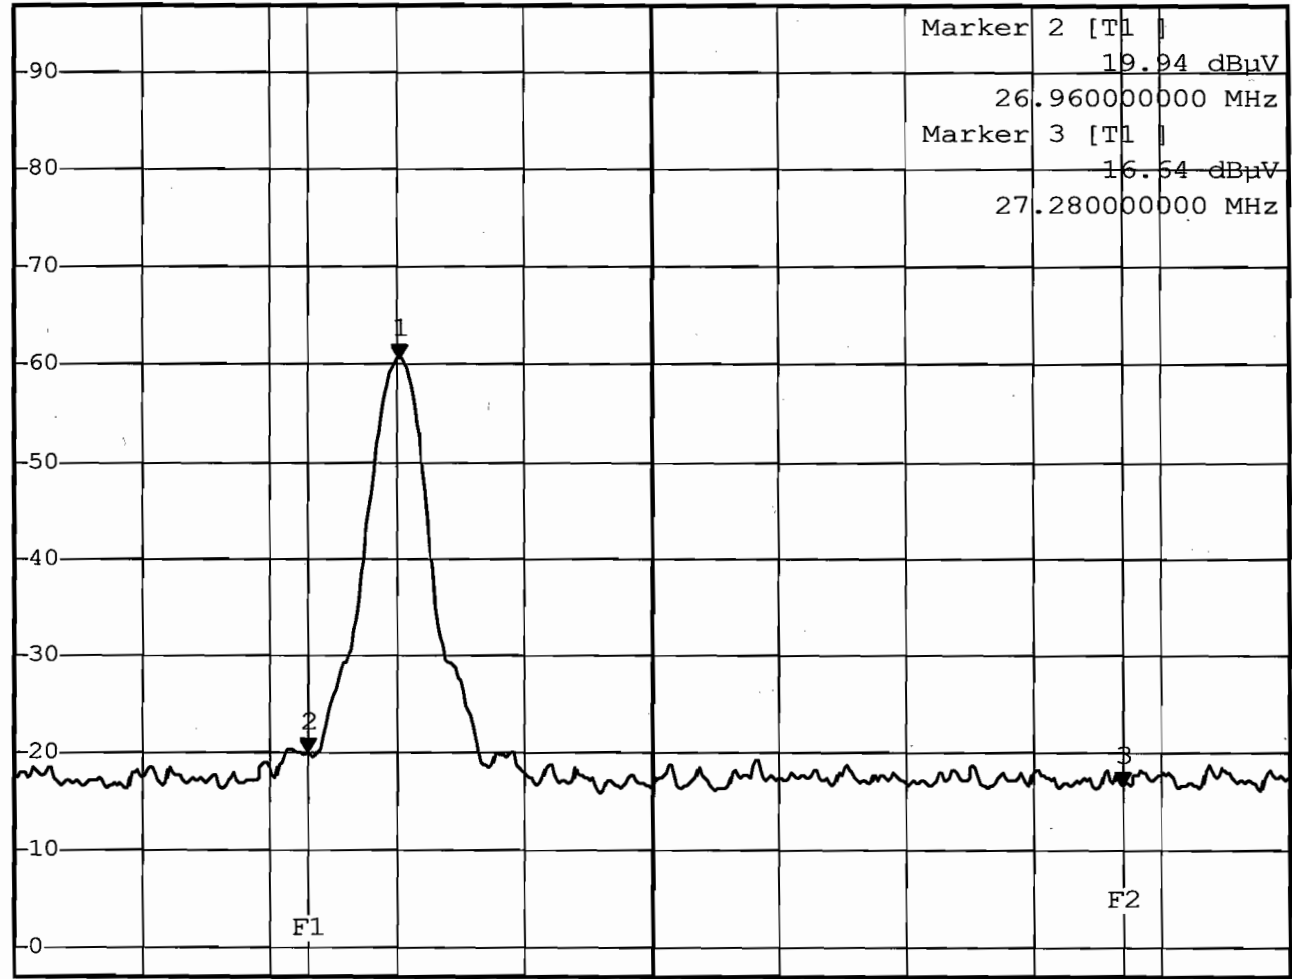

光星 K/B

*RBW 10 kHz Marker 1 [T1]
*VBW 30 kHz 60.72 dB μ V
SWT 5 ms 26.996000000 MHz

Ref 97 dB μ V *Att 0 dB

1 PK
VIEW

Center 27.095 MHz 50 kHz/ Span 500 kHz

K/B

*RBW 10 kHz Marker 1 [T1]
*VBW 30 kHz 60.69 dBμV
SWT 5 ms 27.257000000 MHz

Ref 97 dBμV

*Att 0 dB

1 PK
VIEW

A

Center 27.095 MHz

50 kHz/

Span 500 kHz