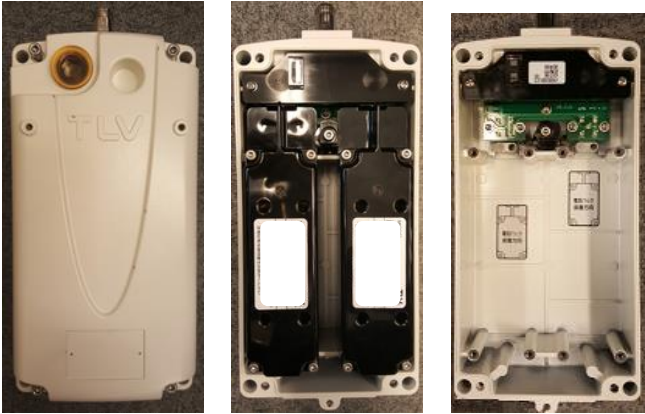

Host device photo documentation.

■ IS Sensor : iT5-IS-SUN

■ TP Sensor : iT5-IS-TPN

■ IS Repeater: iT5-IS-RUN

■ IS Repeater: iT5-IS-RUN-Z-PD