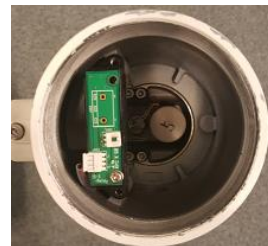

Host device photo documentation.

■ IS Sensor : iT5-IS-SUN

■ TP Sensor : iT5-IS-TPN

■ IS Repeater: iT5-IS-RUN

■ IS Repeater: iT5-IS-RUN-Z-PD