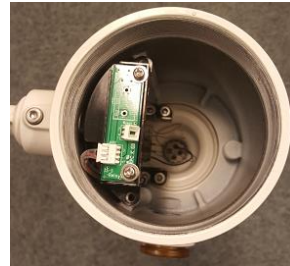

Host device photo documentation.

■ IS Sensor : iT5-IS-SUN

■ TP Sensor : iT5-IS-TPN

■ IS Repeater: iT5-IS-RUN

■ IS Repeater: iT5-IS-RUN-Z-PD