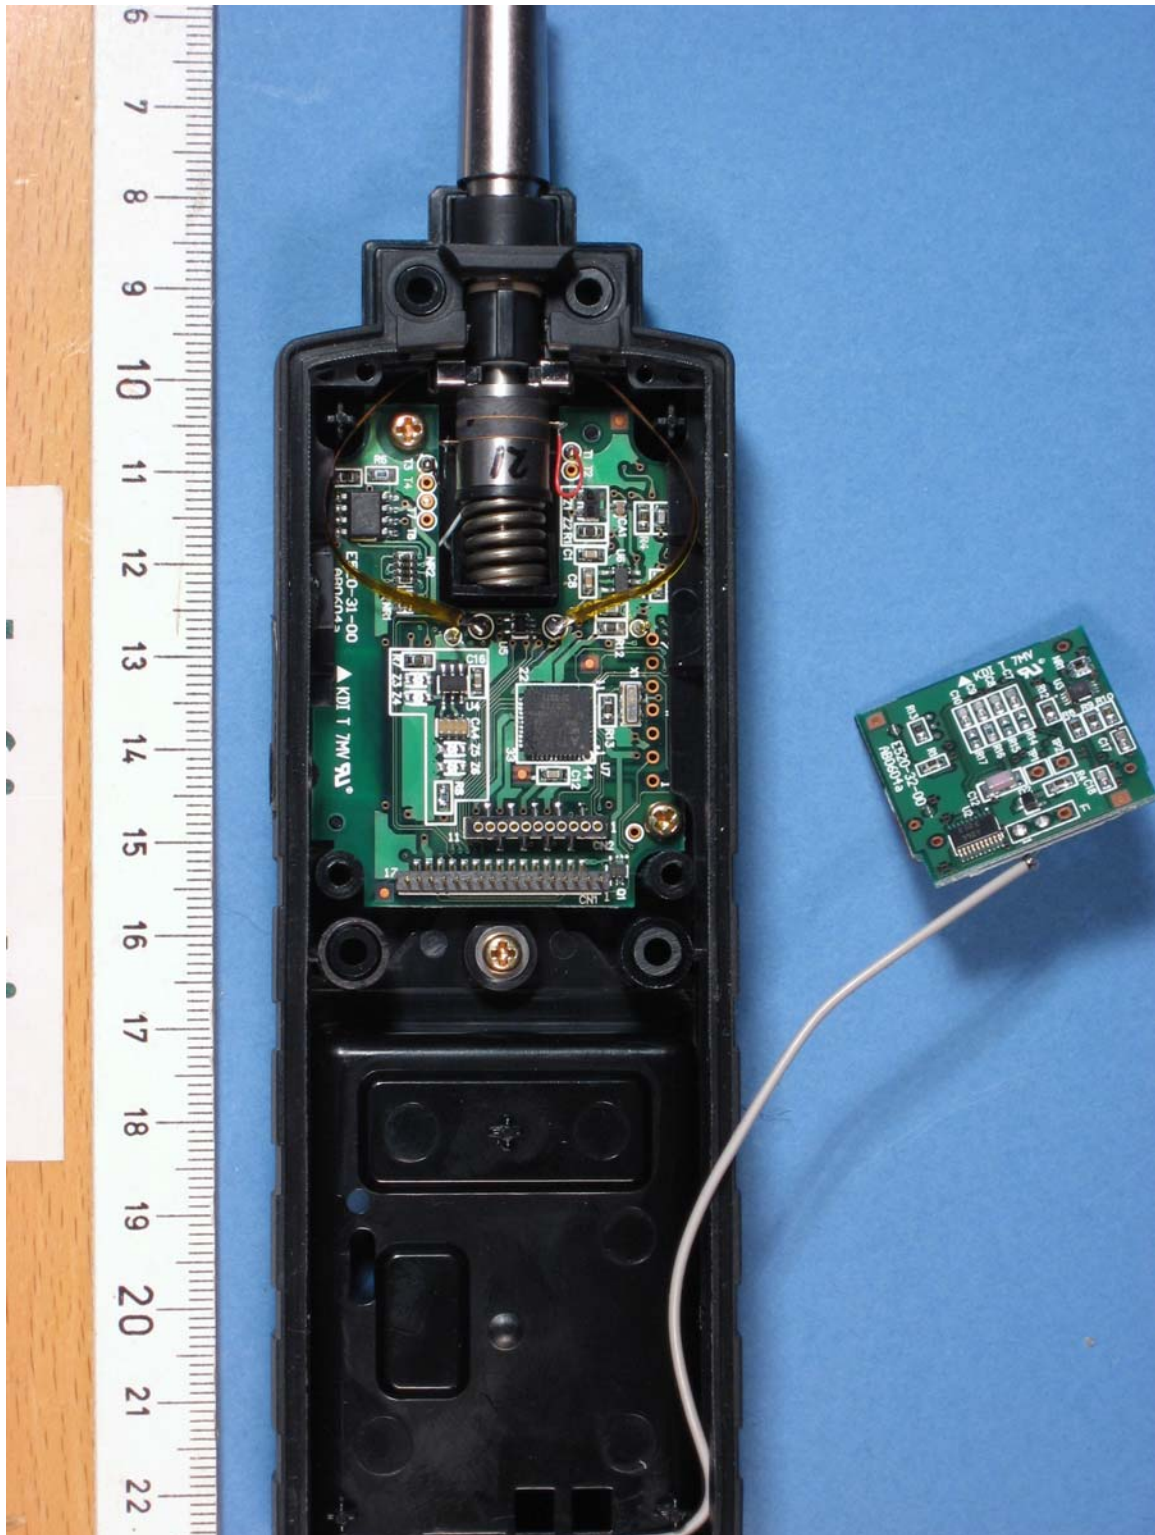

## Internal

PHOTOGRAPH 1: - STEAM TRAP MANAGEMENT SYSTEM, MODEL TM6, INSIDE VIEW 1 .....	2
PHOTOGRAPH 2: - STEAM TRAP MANAGEMENT SYSTEM, MODEL TM6, INSIDE VIEW 2 .....	3
PHOTOGRAPH 3: - STEAM TRAP MANAGEMENT SYSTEM, MODEL TM6, INSIDE VIEW 3 .....	4
PHOTOGRAPH 4: - STEAM TRAP MANAGEMENT SYSTEM, MODEL TM6, RFID PCB, TOP VIEW .....	5
PHOTOGRAPH 5: - STEAM TRAP MANAGEMENT SYSTEM, MODEL TM6, RFID PCB, REAR VIEW .....	6
PHOTOGRAPH 6: - STEAM TRAP MANAGEMENT SYSTEM, MODEL TM6, RFID PCB INCL. ANTENNA .....	7
PHOTOGRAPH 7: - STEAM TRAP MANAGEMENT SYSTEM, MODEL TM6, RFID ANTENNA, TOP VIEW .....	8
PHOTOGRAPH 8: - STEAM TRAP MANAGEMENT SYSTEM, MODEL TM6, RFID ANTENNA, REAR VIEW .....	9
PHOTOGRAPH 9: - STEAM TRAP MANAGEMENT SYSTEM, MODEL TM6, MAIN PCB, TOP VIEW .....	10
PHOTOGRAPH 10: - STEAM TRAP MANAGEMENT SYSTEM, MODEL TM6, MAIN PCB, REAR VIEW .....	11

Photograph 1: - Steam Trap Management System, model TM6, inside view 1

Photograph 2: - Steam Trap Management System, model TM6, inside view 2

Photograph 3: - Steam Trap Management System, model TM6, inside view 3

Photograph 4: - Steam Trap Management System, model TM6, RFID PCB, top view

Photograph 5: - Steam Trap Management System, model TM6, RFID PCB, rear view

Photograph 6: - Steam Trap Management System, model TM6, RFID PCB incl. antenna