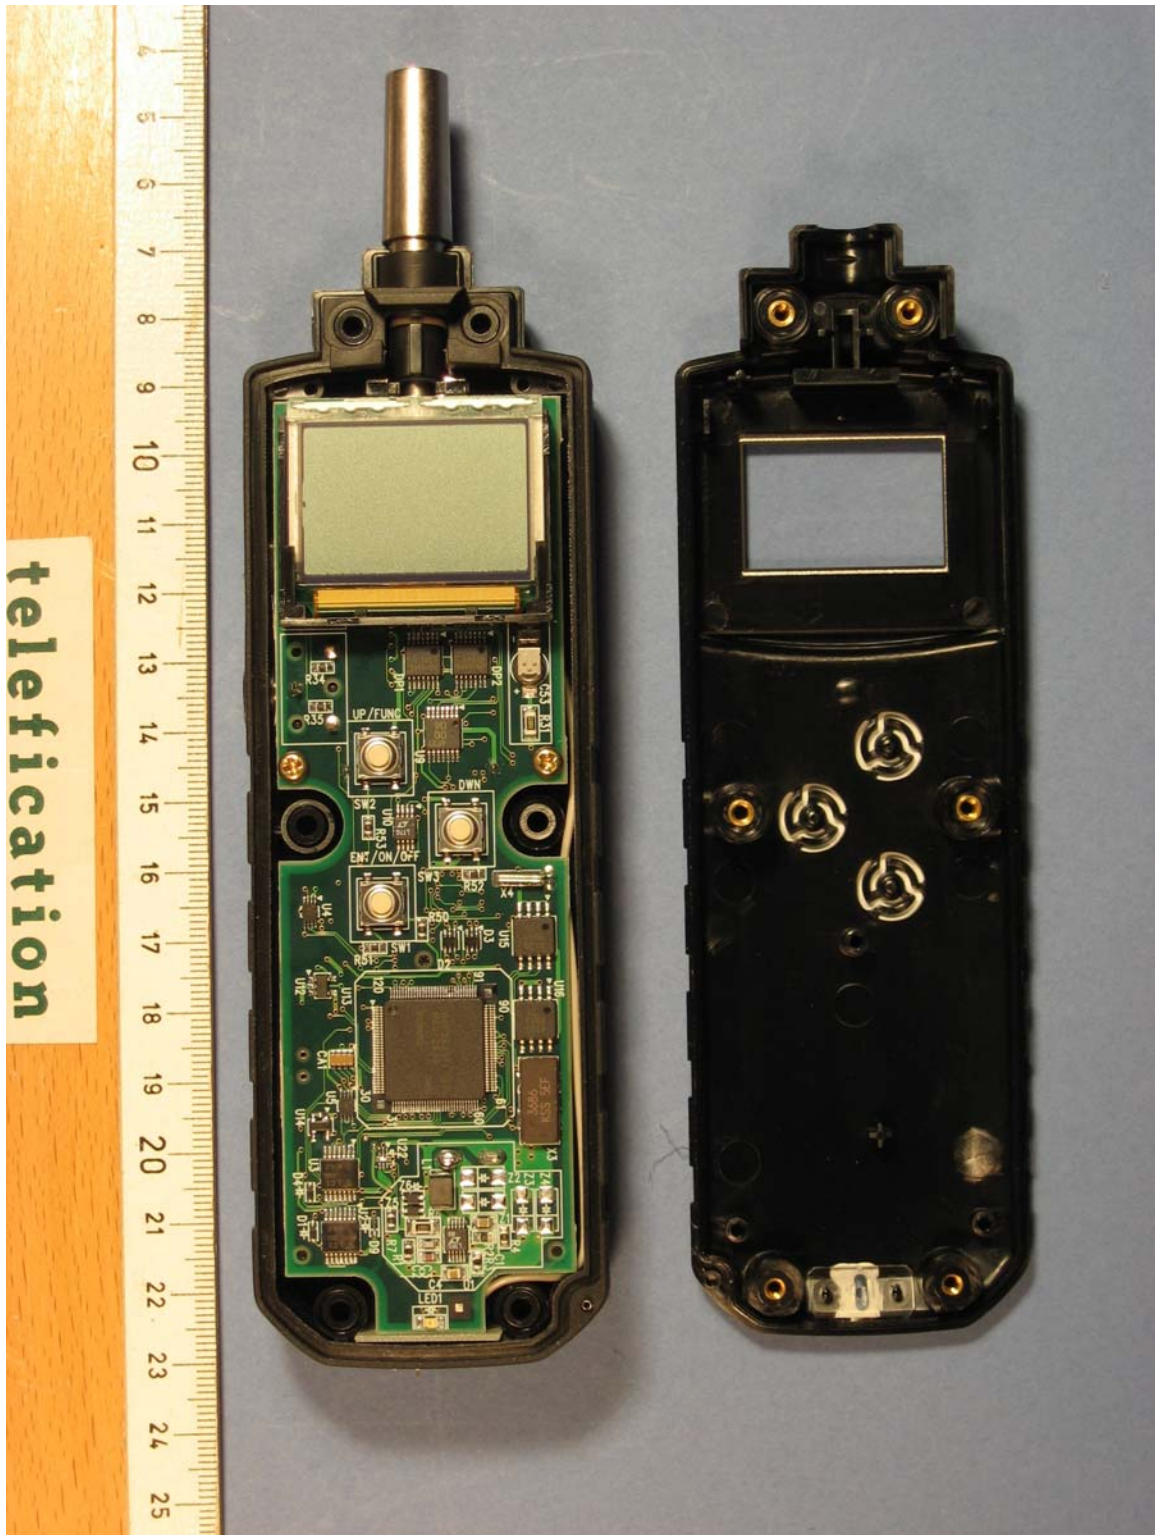

Photographs module 20071484300

Internal

PHOTOGRAPH 1: - STEAM TRAP MANAGEMENT SYSTEM, MODEL TM6, INSIDE VIEW 1	2
PHOTOGRAPH 2: - STEAM TRAP MANAGEMENT SYSTEM, MODEL TM6, INSIDE VIEW 2	3
PHOTOGRAPH 3: - STEAM TRAP MANAGEMENT SYSTEM, MODEL TM6, INSIDE VIEW 3	4
PHOTOGRAPH 4: - STEAM TRAP MANAGEMENT SYSTEM, MODEL TM6, RFID PCB, TOP VIEW	5
PHOTOGRAPH 5: - STEAM TRAP MANAGEMENT SYSTEM, MODEL TM6, RFID PCB, REAR VIEW	6
PHOTOGRAPH 6: - STEAM TRAP MANAGEMENT SYSTEM, MODEL TM6, RFID PCB INCL. ANTENNA	7
PHOTOGRAPH 7: - STEAM TRAP MANAGEMENT SYSTEM, MODEL TM6, RFID ANTENNA, TOP VIEW	8
PHOTOGRAPH 8: - STEAM TRAP MANAGEMENT SYSTEM, MODEL TM6, RFID ANTENNA, REAR VIEW	9
PHOTOGRAPH 9: - STEAM TRAP MANAGEMENT SYSTEM, MODEL TM6, MAIN PCB, TOP VIEW	10
PHOTOGRAPH 10: - STEAM TRAP MANAGEMENT SYSTEM, MODEL TM6, MAIN PCB, REAR VIEW	11

Photograph 1: - Steam Trap Management System, model TM6, inside view 1