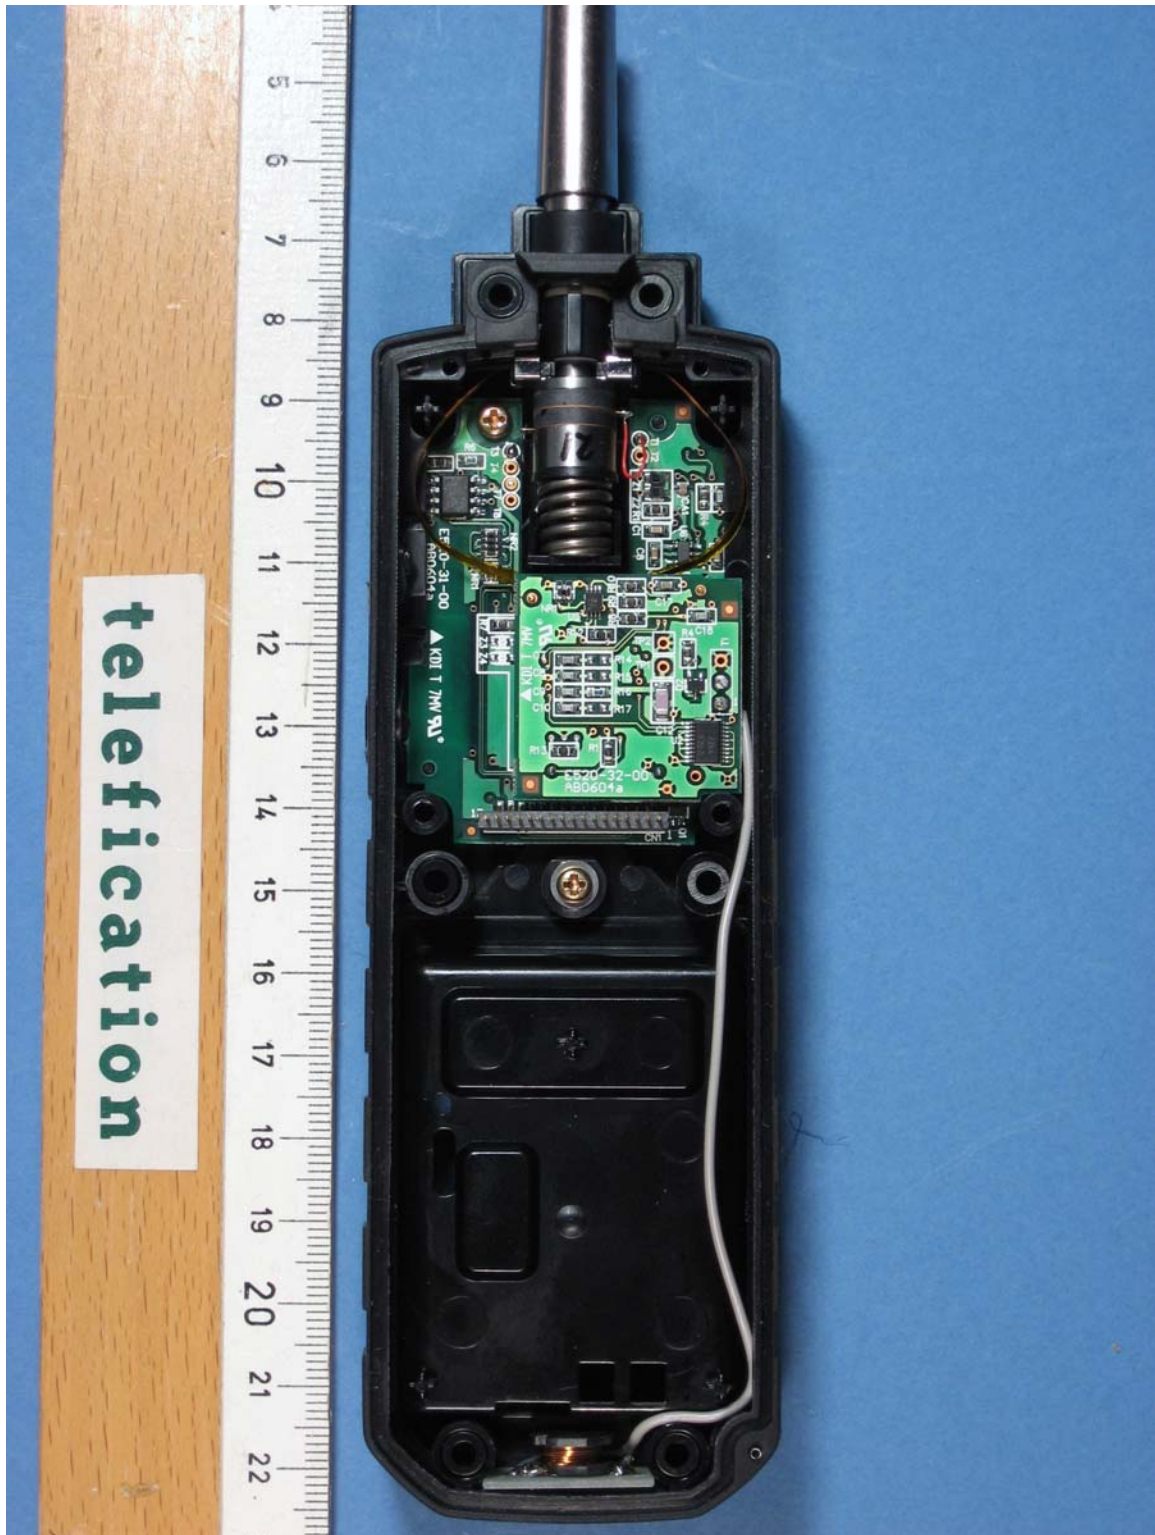

## Internal

PHOTOGRAPH 1: - STEAM TRAP MANAGEMENT SYSTEM, MODEL TM6, INSIDE VIEW 1 .....	2
PHOTOGRAPH 2: - STEAM TRAP MANAGEMENT SYSTEM, MODEL TM6, INSIDE VIEW 2 .....	3
PHOTOGRAPH 3: - STEAM TRAP MANAGEMENT SYSTEM, MODEL TM6, INSIDE VIEW 3 .....	4
PHOTOGRAPH 4: - STEAM TRAP MANAGEMENT SYSTEM, MODEL TM6, RFID PCB, TOP VIEW .....	5
PHOTOGRAPH 5: - STEAM TRAP MANAGEMENT SYSTEM, MODEL TM6, RFID PCB, REAR VIEW .....	6
PHOTOGRAPH 6: - STEAM TRAP MANAGEMENT SYSTEM, MODEL TM6, RFID PCB INCL. ANTENNA .....	7
PHOTOGRAPH 7: - STEAM TRAP MANAGEMENT SYSTEM, MODEL TM6, RFID ANTENNA, TOP VIEW .....	8
PHOTOGRAPH 8: - STEAM TRAP MANAGEMENT SYSTEM, MODEL TM6, RFID ANTENNA, REAR VIEW .....	9
PHOTOGRAPH 9: - STEAM TRAP MANAGEMENT SYSTEM, MODEL TM6, MAIN PCB, TOP VIEW .....	10
PHOTOGRAPH 10: - STEAM TRAP MANAGEMENT SYSTEM, MODEL TM6, MAIN PCB, REAR VIEW .....	11

Photograph 1: - Steam Trap Management System, model TM6, inside view 1

Photograph 2: - Steam Trap Management System, model TM6, inside view 2

Photograph 3: - Steam Trap Management System, model TM6, inside view 3