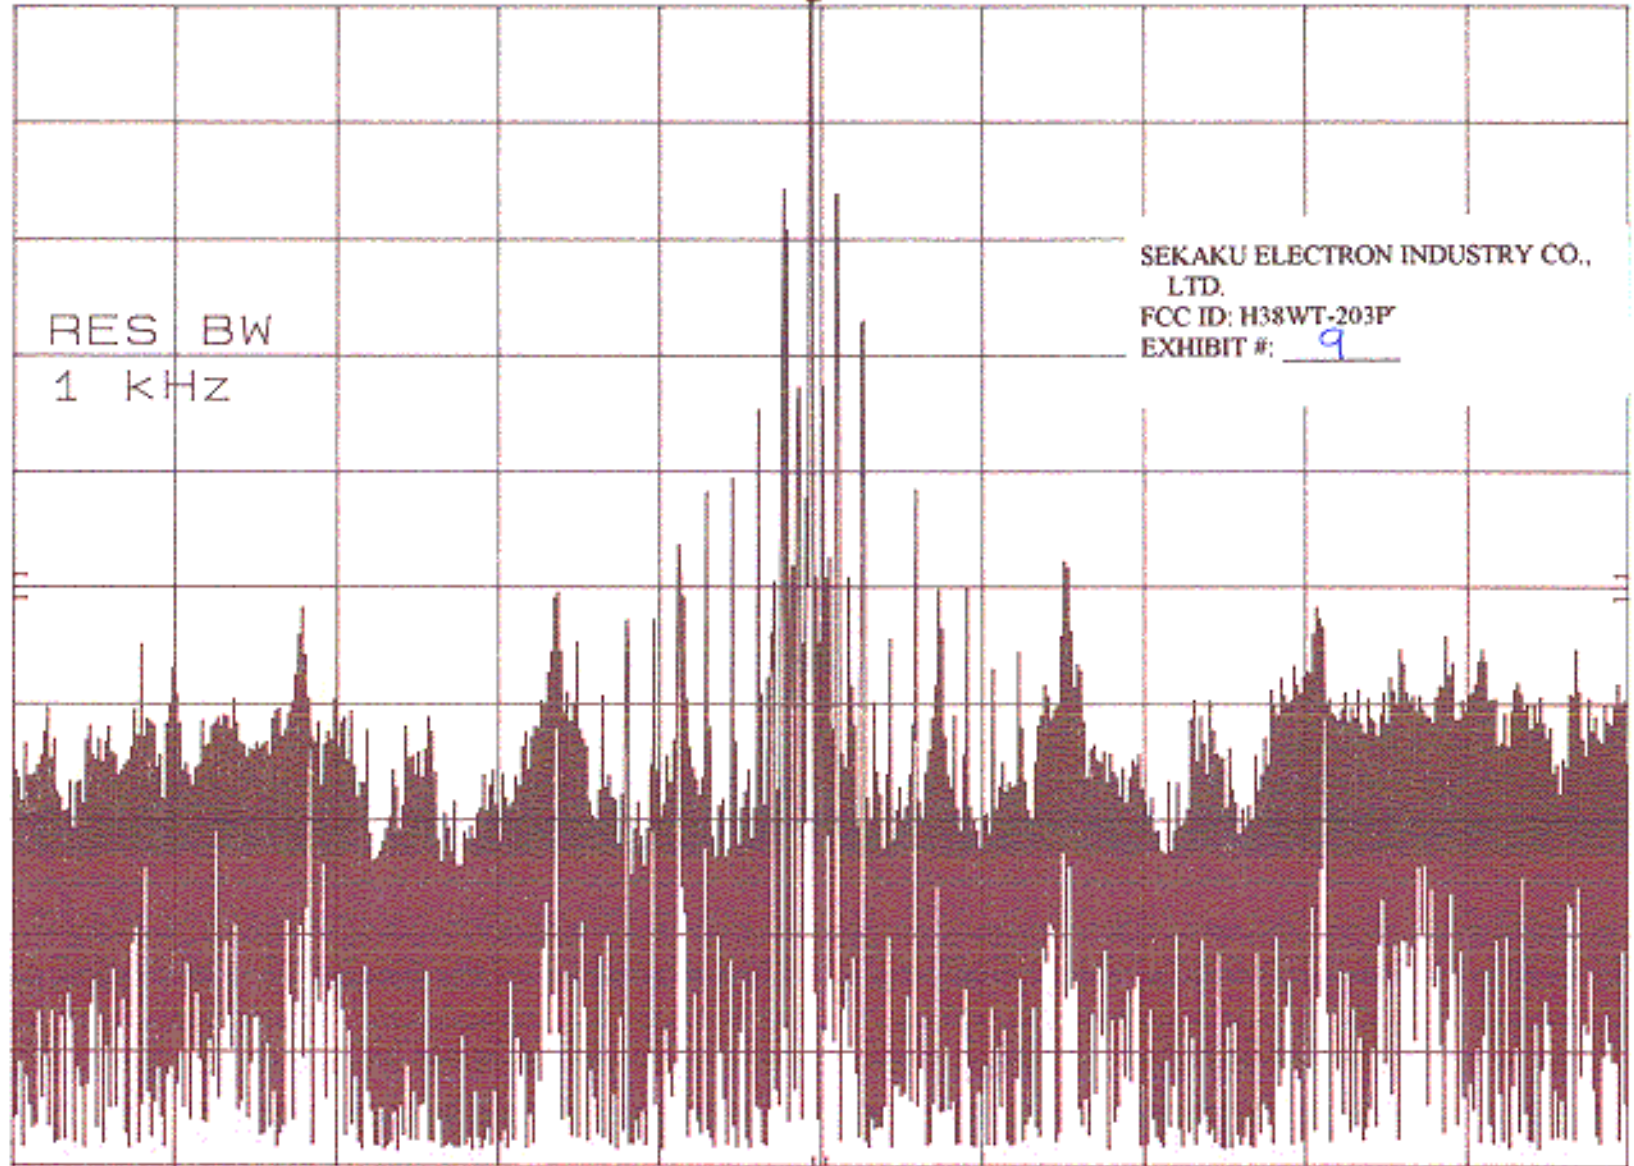

NO TONE

MKR 194.810 MHz  
-29.40 dBm

hp REF -30.1 dBm ATTEN 0 dB +0 dB

10 dB/

OFFSET  
-20.0  
dB

SEKAKU ELECTRON INDUSTRY CO.,  
LTD.  
FCC ID: H38WT-203F  
EXHIBIT #: 9

CENTER 194.822 MHz  
RES BW 1 kHz

VBW 100 kHz

SPAN 2.000 MHz  
SWP 5.0 sec