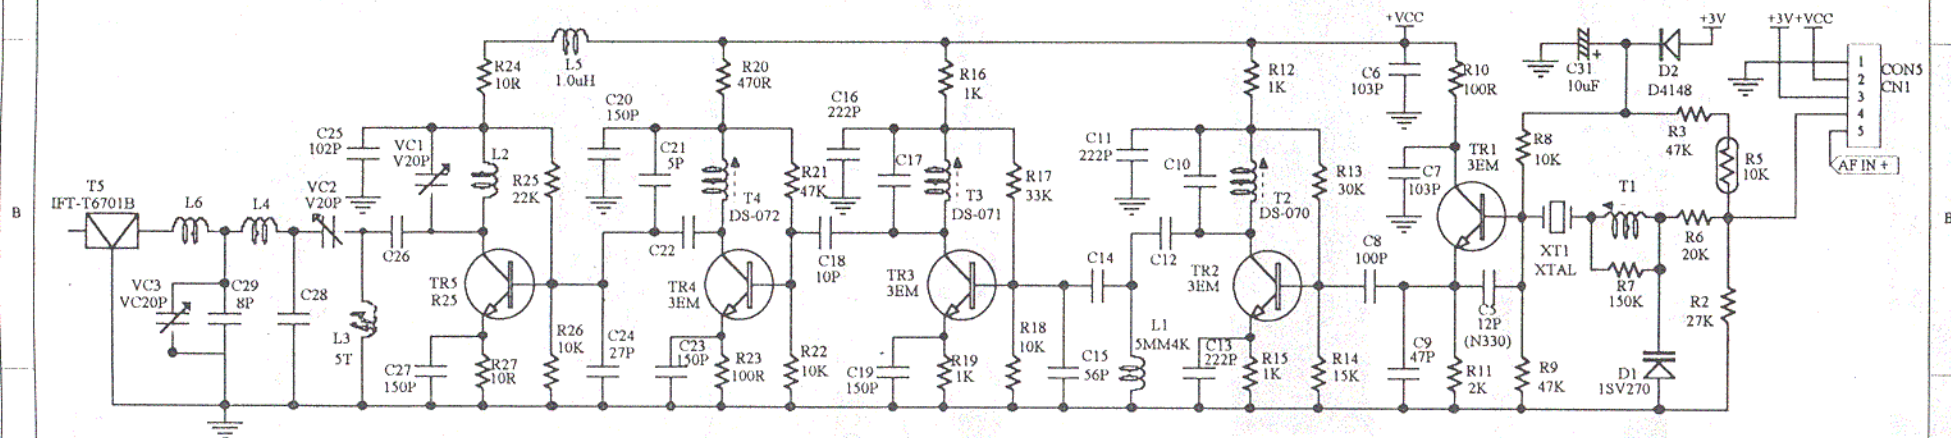

	C10	C17	C22	L2	L3	L4	L6	C12	C14	C26	C28	T1
170 - 185 MHZ	33P	15P	18P	6T	6T	6T	8T	27P	22P	10P	33P	DS-077
190 - 210 MHZ	27P	12P	12P	6T	5T	6T	8T	27P	22P	6P	22P	DS-076
210 - 232 MHZ	18P	10P	10P	6T	5T	5T	7T	12P	15P	6P	22P	DS-075
232 - 245 MHZ	15P	8P	8P	4T	5T	5T	6T	12P	15P	6P	22P	DS-074

SEKAKU ELECTRON IND. CO., LTD.
 FCC ID: H38WT-201
 EXHIBIT #: 5B

Title	WT201B.SCH	
Size	Number	Revision
A4		06,22,98'
Date:	22-Jun-1998	Sheet of
File:	C:\A-VHF\WT-201\WT-201B.SCH	Drawn By:

-5-