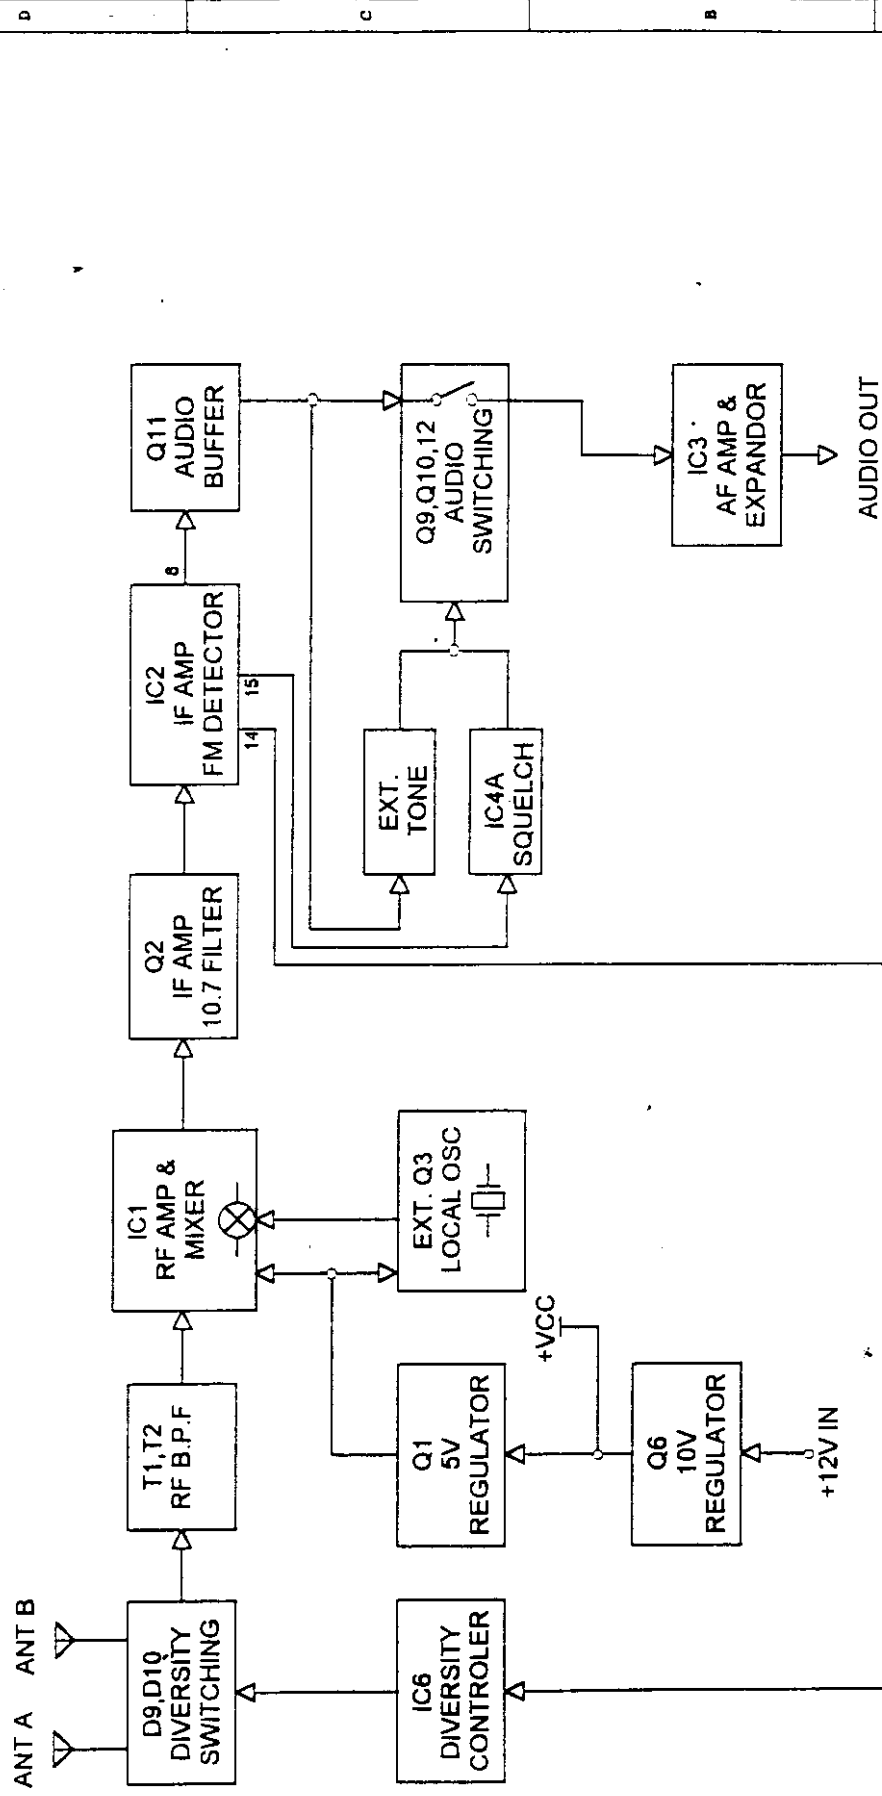

***EXHIBIT E***

***Block Diagram***

Title: WR-108DR BLOCK DIAGRAM			
Size: A4	Number: (PASO R-208)	Revision: 0870313	
Date: 13-Mar-1998	Sheet of: 1	Drawn By: C. S. IIN	
File: CAM\YDCCU-1\技術手冊\108DR BK SC			