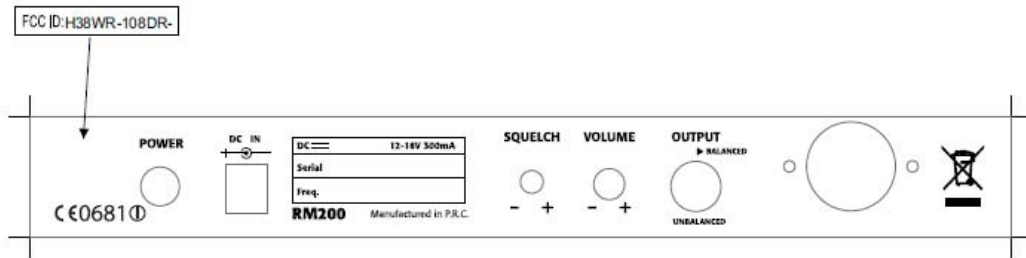

FCC label and location:

FCC ID: H38WR-108DR-

NOTICE

THIS DEVICE COMPLIES WITH
PART 15 OF THE FCC RULES.
OPERATION IS SUBJECT TO THE
CONDITION THAT THIS DEVICE
DOES NOT CAUSE HARMFUL
INTERFERENCE.