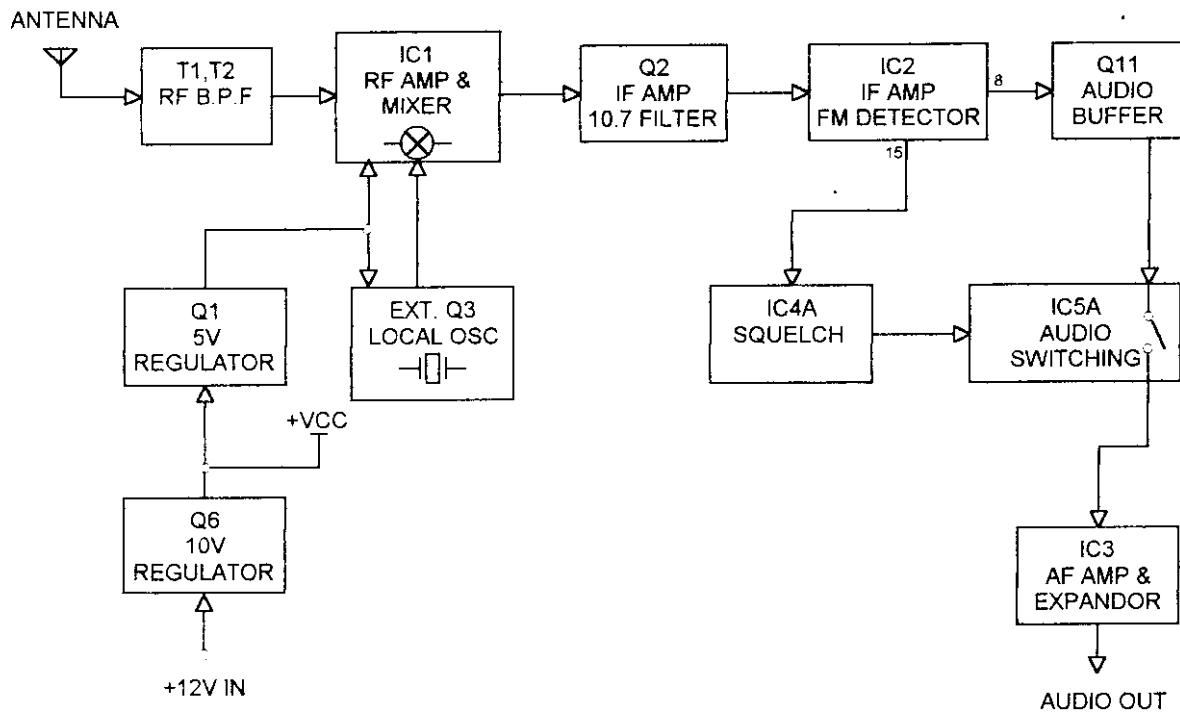

EXHIBIT E

Block Diagram

Title		
WR-101R BLOCK DIAGRAM		
Size	Number	Revision
B		
Date:	22-Dec-1997	Sheet of
File:	C:\PROGRA~1\BLOCK\SCH	Drawn By: