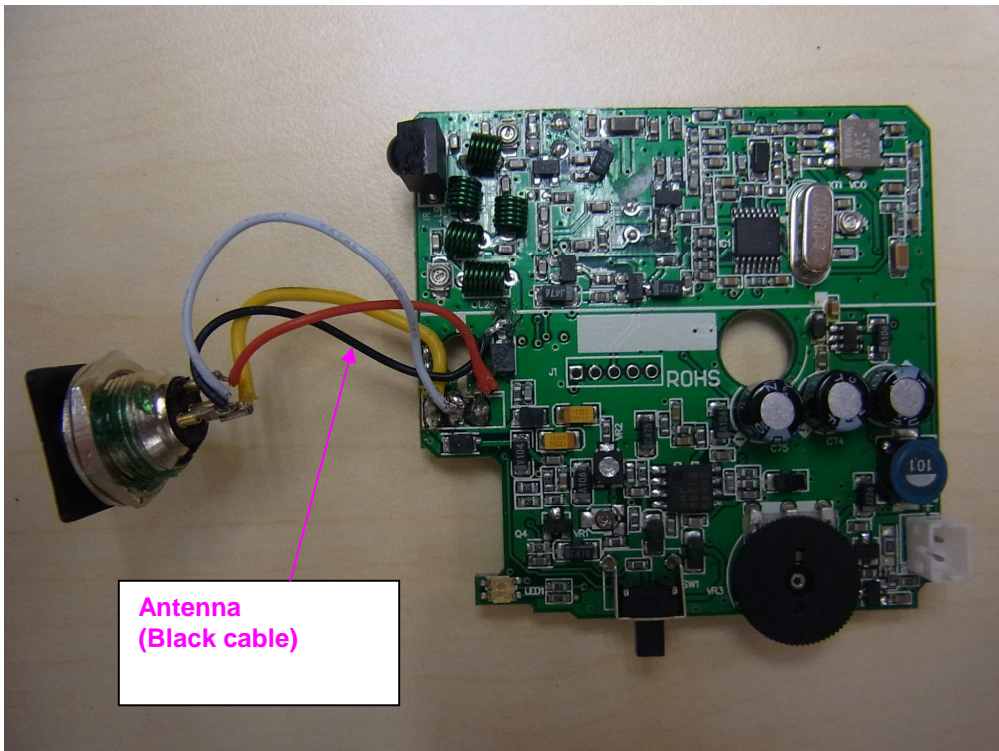

Type Designation: WL-200P

Internal Photo

Report Number: 17024817 001

Type Designation: WL-200P

Internal Photo

Report Number: 17024817 001

Antenna
(Black cable)

Type Designation:

WL-200P

Internal Photo

Report Number:

17024817 001