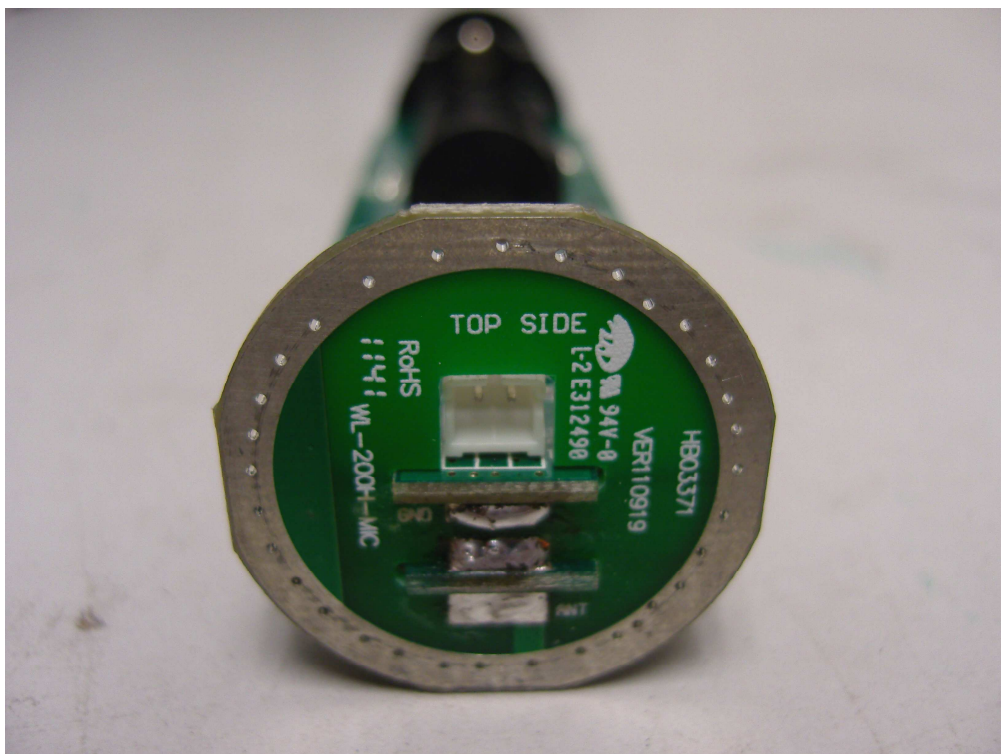

Type Designation:

WL-200H

Internal Photo

Report Number:

17024816 001

Type Designation: WL-200H

Internal Photo

Report Number: 17024816 001

Type Designation:

WL-200H

Internal Photo

Report Number:

17024816 001

Type Designation:

WL-200H

Internal Photo