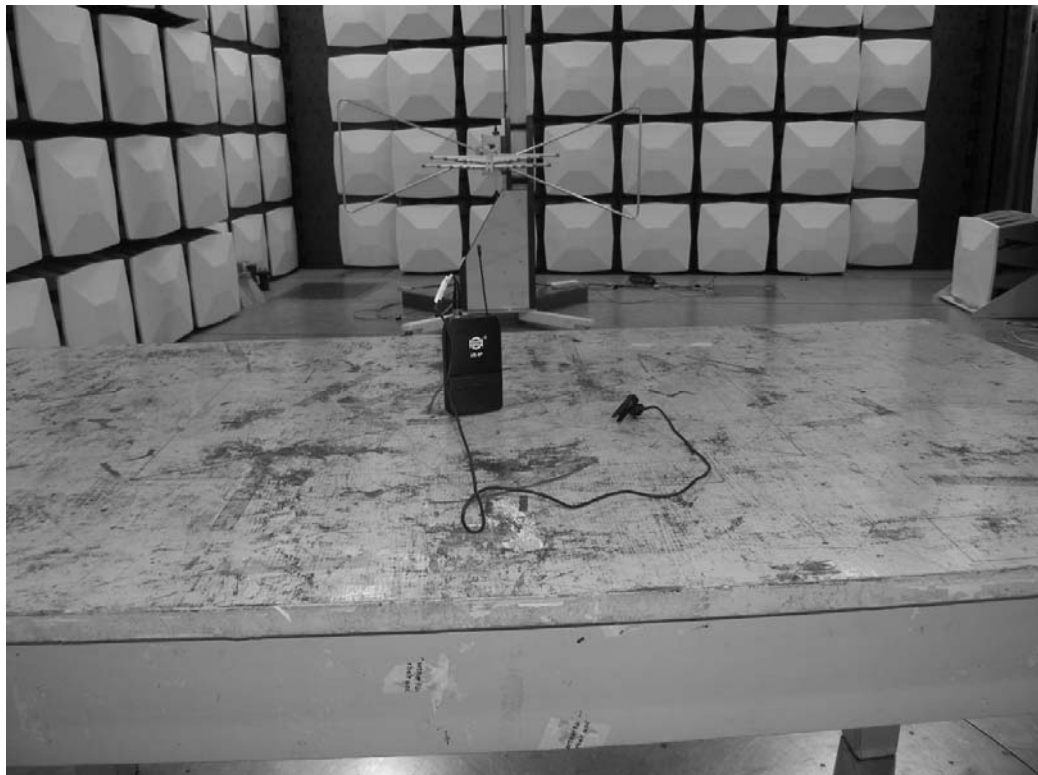

Prüfbericht - Nr.:
Test Report No.:

16012110 001

Seite 24 von 26
Page 24 of 26

6 Photographs of the Test Set-Up

Photograph 1: Set-up for Radiation Measurement Below 1GHz

Prüfbericht - Nr.:
Test Report No.:

16012110 001

Seite 25 von 26
Page 25 of 26

Photograph 2: Set-up for Radiation Measurement above 1GHz