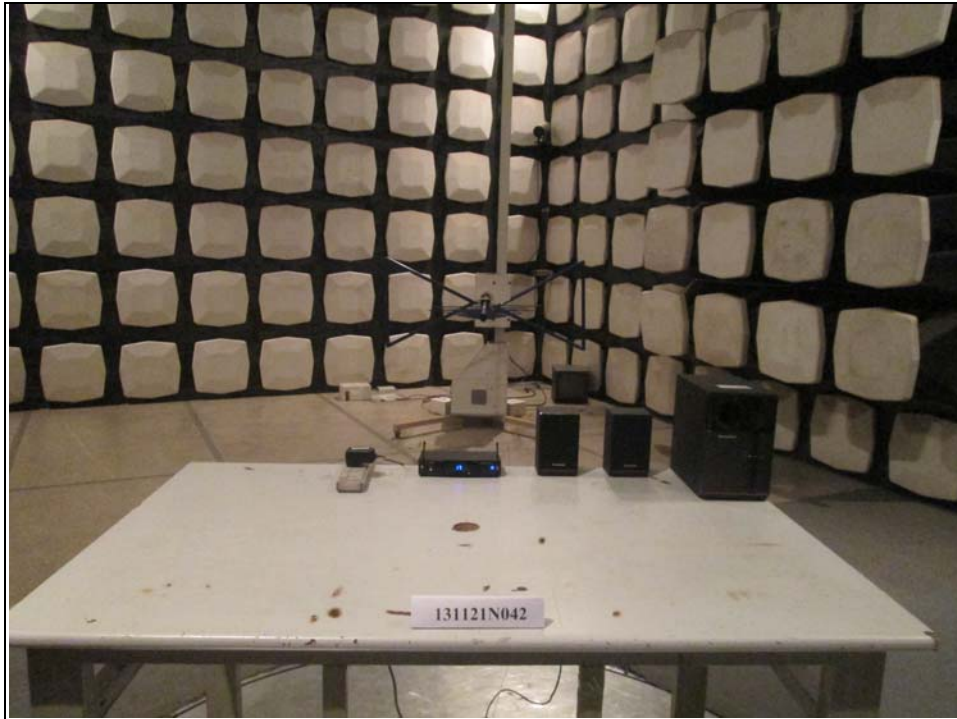

**BUREAU
VERITAS**

Test Report No.: FC131121N042

SET-UP FOR CONDUCTED EMISSION TEST

**BUREAU
VERITAS**

Test Report No.: FC131121N042

SET-UP FOR RADIATED EMISSION TEST

Frequency Range < 30MHz~1GHz >

Frequency Range < Above 1GHz >