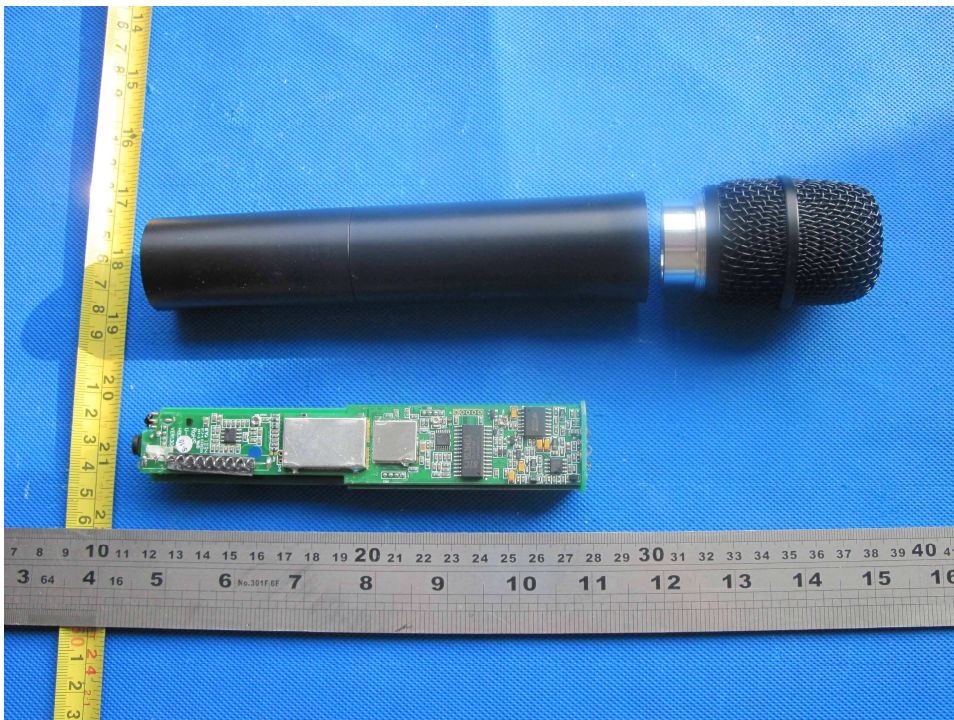

**BUREAU
VERITAS**

Reference No.: 131121N042-1

PHOTOGRAPHS OF THE EUT'S INTERNAL VIEWS

**BUREAU
VERITAS**

Reference No.: 131121N042-1

BUREAU
VERITAS

Reference No.: 131121N042-1