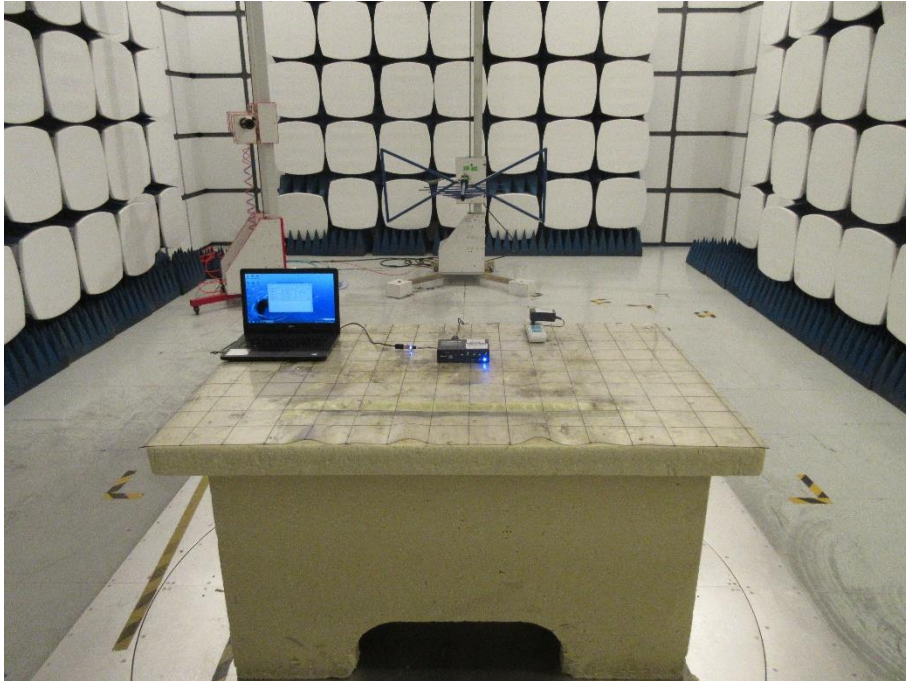

Appendix A: Photographs of the Test Set-Up

APPENDIX A: PHOTOGRAPHS OF THE TEST SET-UP	1
PHOTOGRAPH 1: SET-UP FOR RADIATED SPURIOUS EMISSION, 30MHz - 1GHz.....	2
PHOTOGRAPH 2: SET-UP FOR RADIATED SPURIOUS EMISSION, 1GHz - 18GHz.....	2
PHOTOGRAPH 3: SET-UP FOR CONDUCTED EMISSION ON AC MAINS.....	3

Photograph 1: Set-up for Radiated Spurious Emission, 30MHz - 1GHz

Photograph 2: Set-up for Radiated Spurious Emission, 1GHz - 18GHz

Photograph 3: Set-up for Conducted Emission on AC Mains