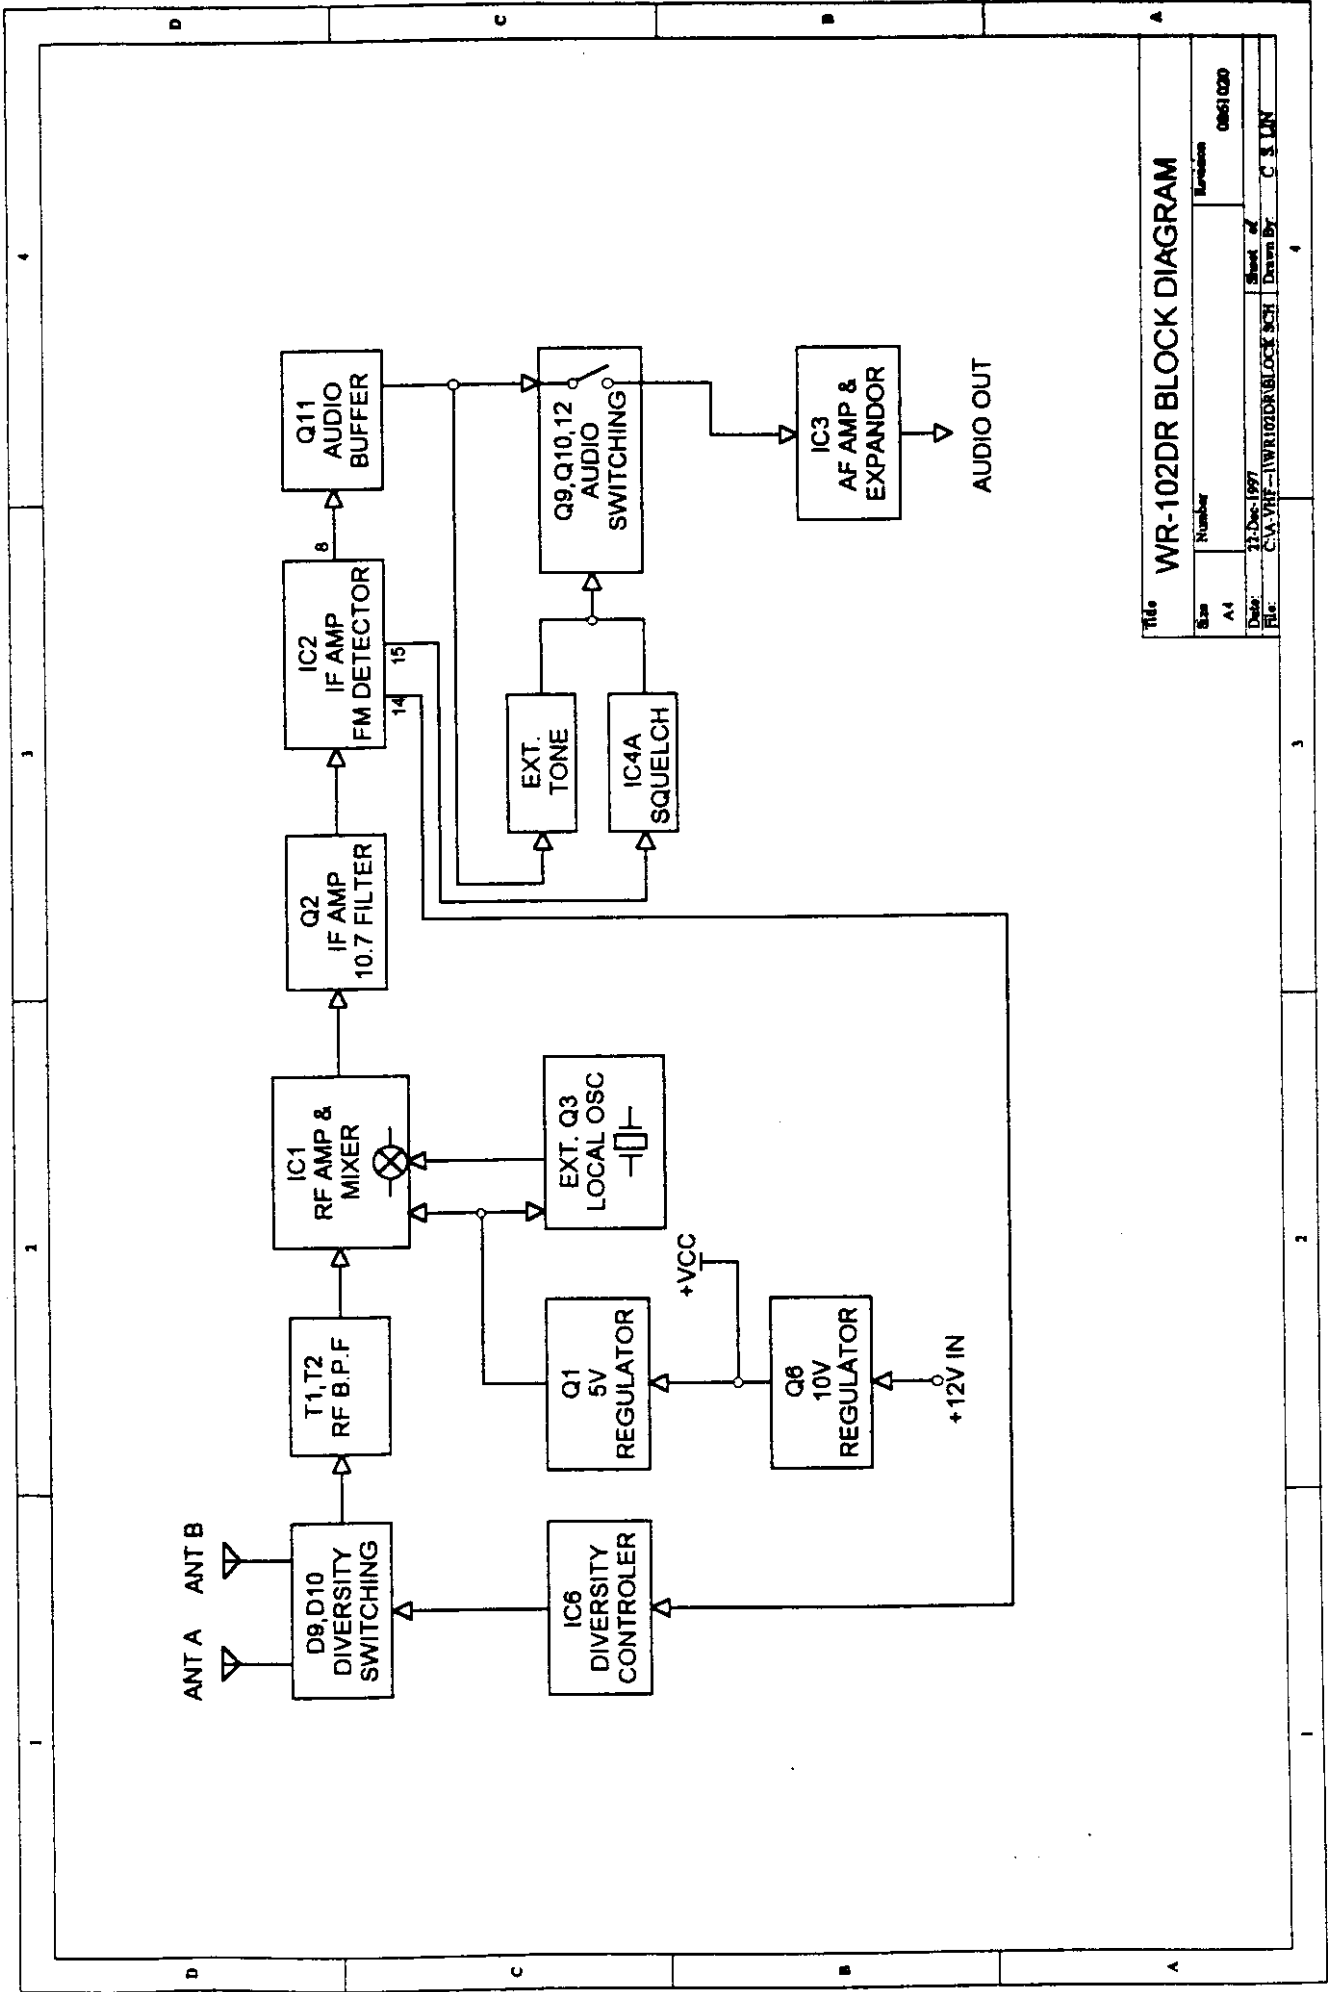

EXHIBIT E

Block Diagram

Title **WR-102DR BLOCK DIAGRAM**

| | | |
|-------|------------------------------|---------------------|
| Size | Number | Revision |
| A4 | | 0661020 |
| Date: | 11-Dec-1997 | Sheet of |
| File: | C:\A-VHF-1\WR102DR\BLOCK SCH | Drawn By: C. S. LYN |