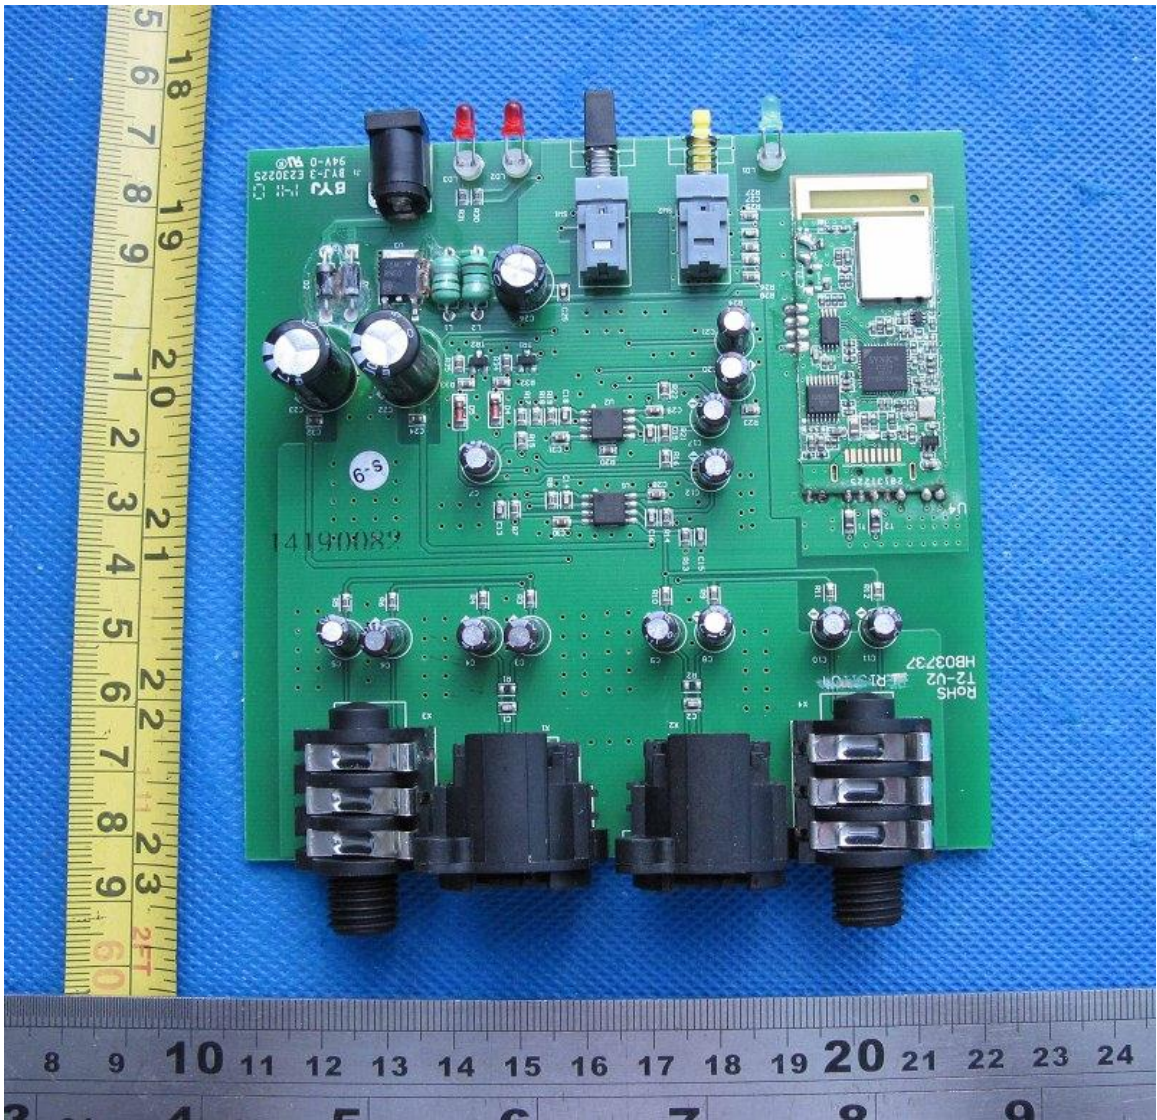

SHOW
DST-24T

INPUT

LEFT

RIGHT

CONTROL PANEL
POWER
PEAK
AC SUPPLY
100V-240V

56

20131225

L06357V12
0297