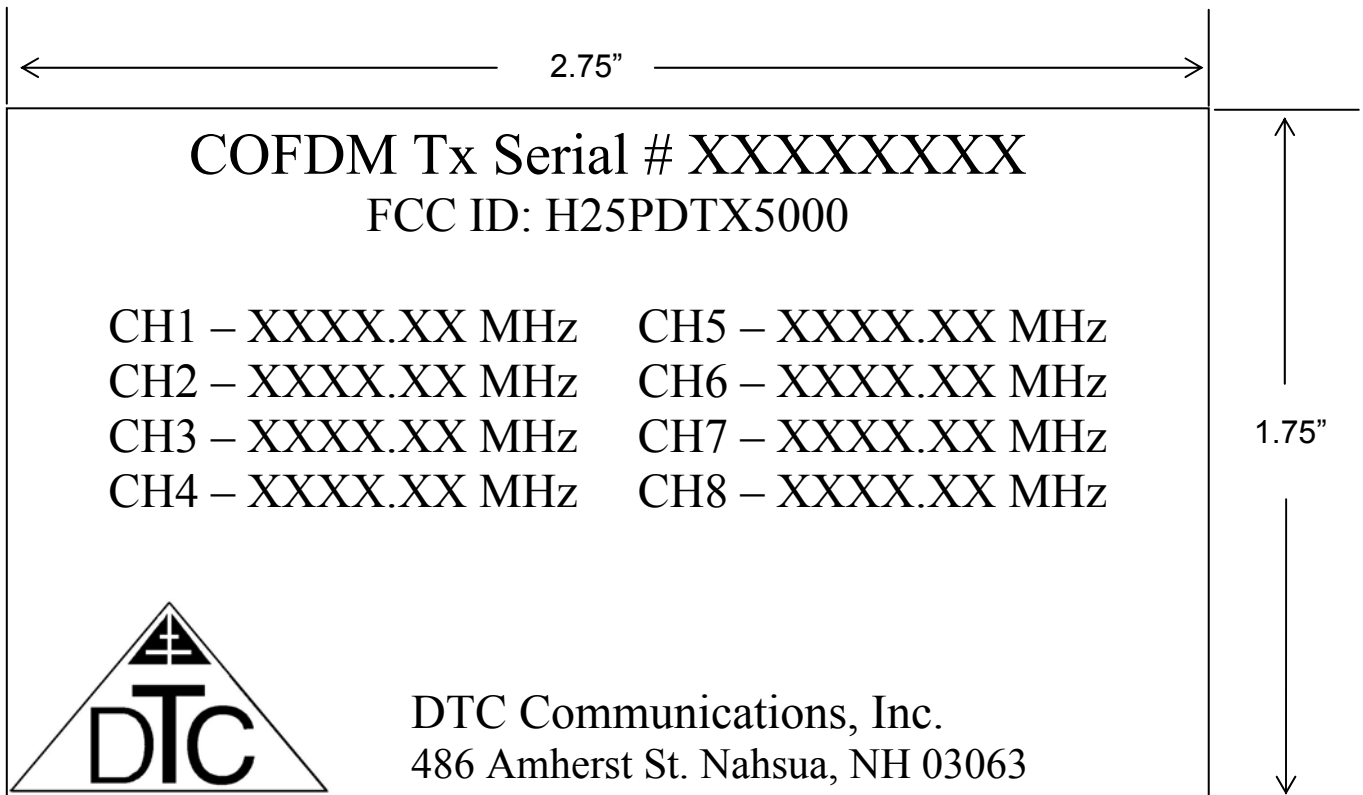

Equipment ID Label:

The FCC ID label is located on the device as shown in the photo.