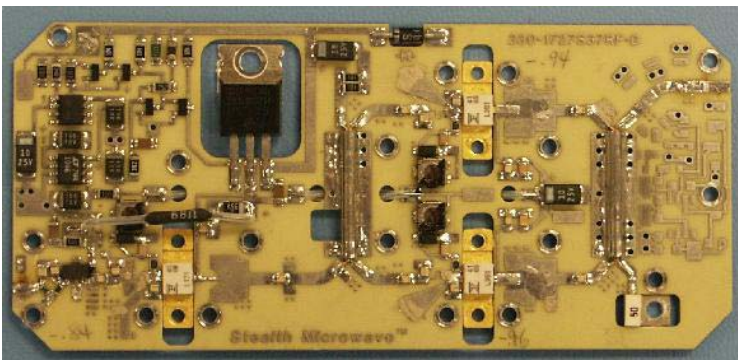

Pd-TX-1000-M-2.4 Photographs

Domo D500 S-band BodyCam Assembly

D500 S-band BodyCam PCB

Pd-TX-1000-M-2.4 Photographs

Stealth Microwave SM2325-37H Solid State RF Power Amplifier Assembly

Stealth Microwave SM2325-37H Solid State RF Power Amplifier PCB