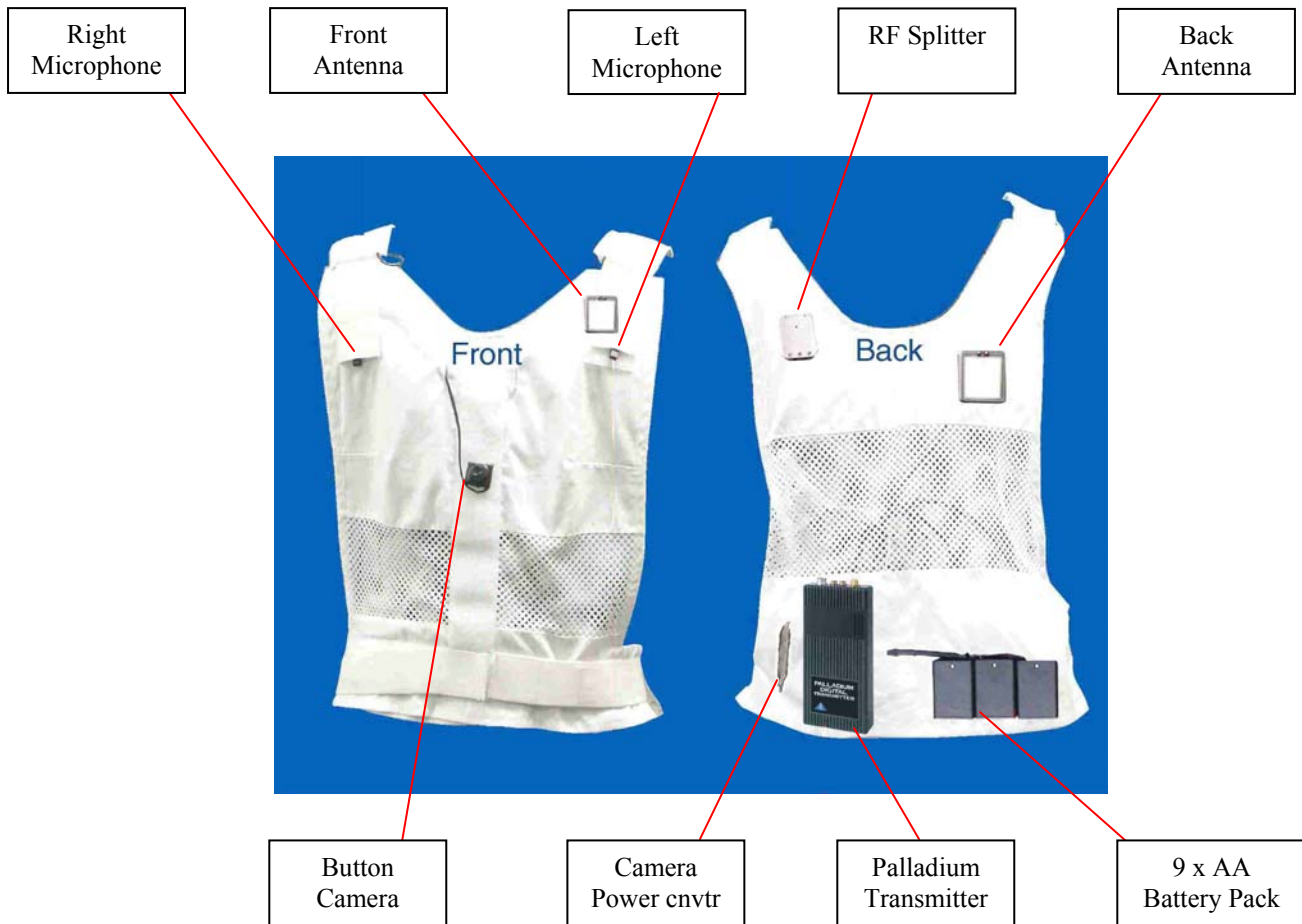

Top

Bottom

Front With Control Panel Open

Front

Back

Right Side

Left Side

All System Components

Camera Assembly

Ant/Splitter Assembly

9 x AA Battery Assembly

Front and Back of Vidivest per recommended installation

Front and Back of Vidivest showing approximate placement of components