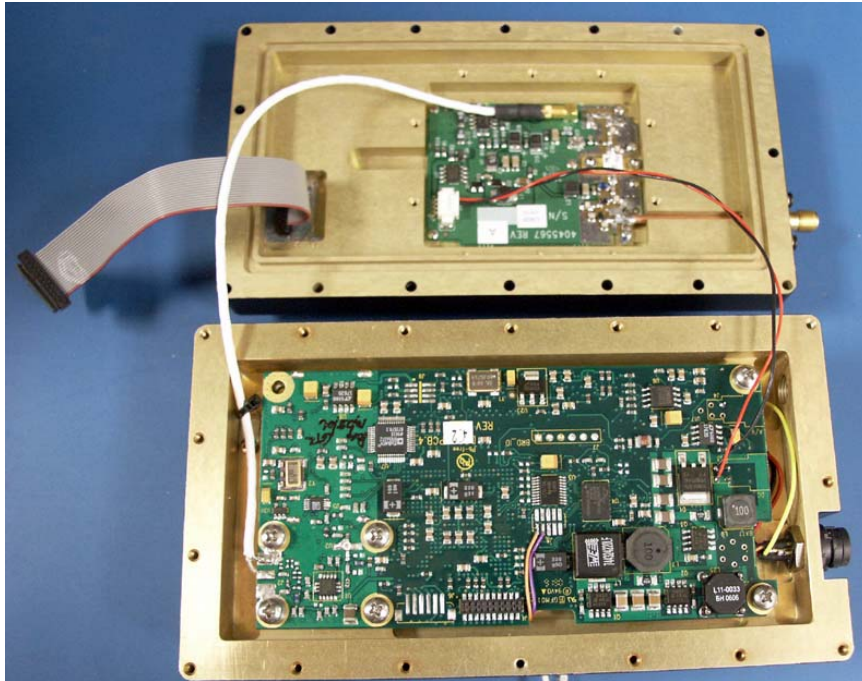

HVT-250-S Internal Photographs

Domo D500 S-Band Assembly

Domo D500 S- Band PC Board

Internal 250 mW Amplifier