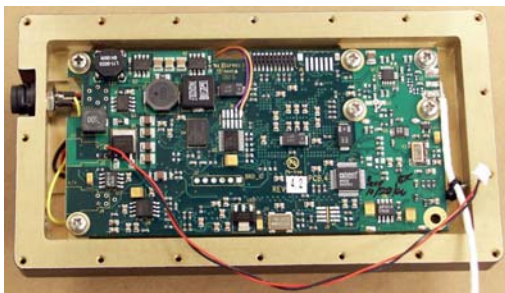

HVT-250-S Internal Photographs

Domo D500 S-Band Assembly

Domo D500 S- Band PC Board

Internal 250 mW Amplifier