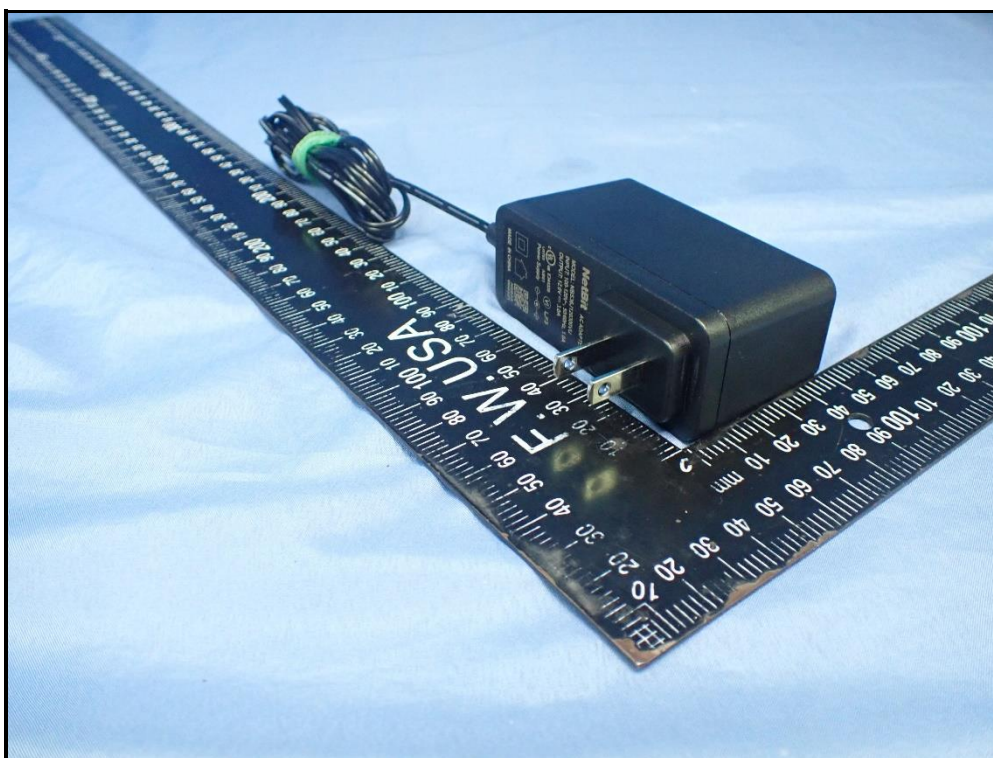

CONSTRUCTION PHOTOS OF EUT

Model: NVG578HLX

Model: NVG568HLX

NetBit AC ADAPTER

MODEL: NBS36J120300VU
INPUT: 100-120V~, 50/60Hz, 1.0A
OUTPUT: 12.0V \equiv 3.0A

c  us E344329  L.P.S
LISTED NB01
Power Supply 