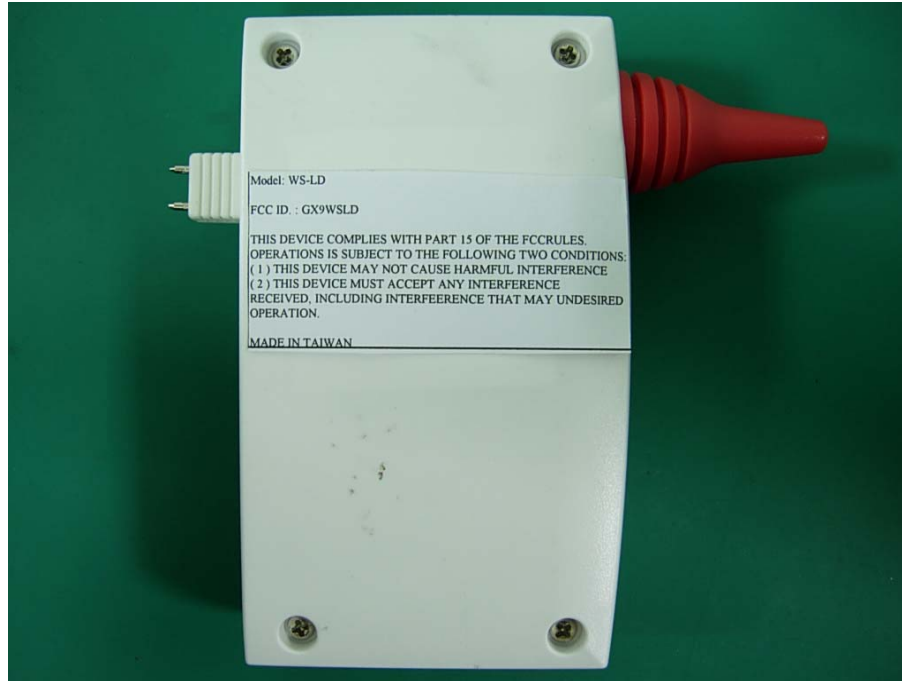

CLIMAX TECHNOLOGY CO., LTD.

FCC ID.: GX9WSLD

FCC ID Label

The FCC ID Label will be placed on the equipment as shown in the photograph below.