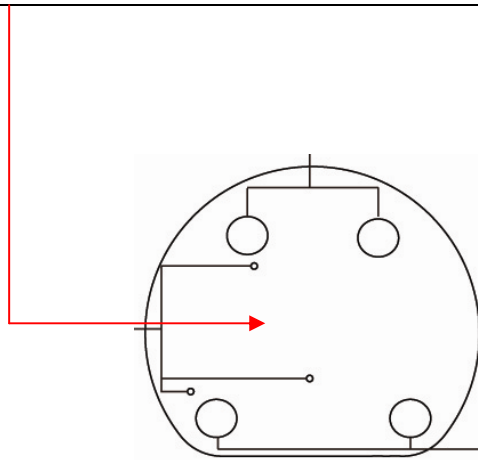

Model: WSx-xxxxx Series (x=0~9, A~Z or blank)

FCC ID : GX9WSF1

THIS DEVICE COMPLIES WITH PART 15 OF THE FCC RULES.
OPERATION IS SUBJECT TO THE FOLLOWING TWO CONDITIONS:
(1) THIS DEVICE MAY NOT CAUSE HARMFUL INTERFERENCE AND
(2) THIS DEVICE MUST ACCEPT ANY INTERFERENCE RECEIVED,
INCLUDING INTERFERENCE THAT MAY CAUSE UNDESIRE
OPERATION.

Made in Taiwan

CLIMAX TECHNOLOGY CO., LTD.

On the back of product