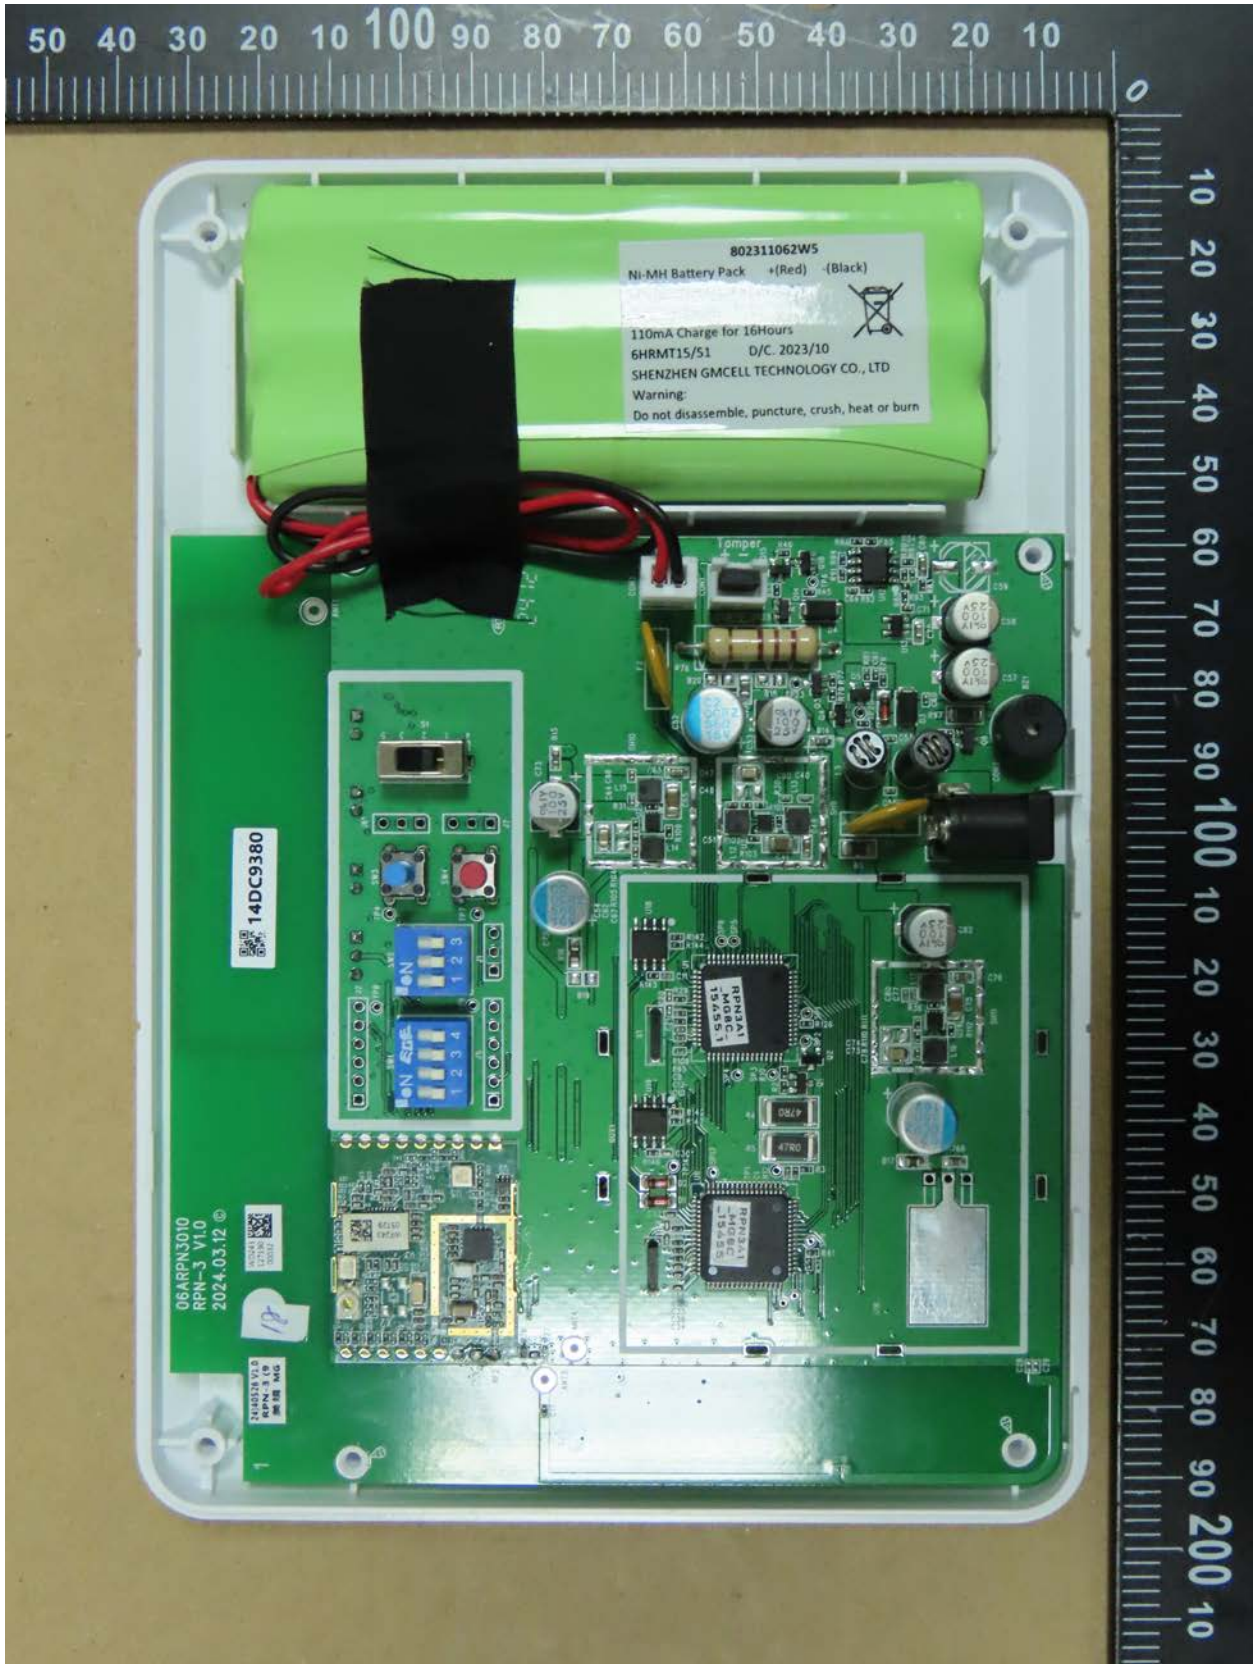

Registration number: W6M22405-23457-FCC
FCC ID: GX9RPN3
Internal Photos

Registration number: W6M22405-23457-FCC
FCC ID: GX9RPN3

Worldwide Testing Services(Taiwan) Co., Ltd.

Registration number: W6M22405-23457-FCC
FCC ID: GX9RPN3