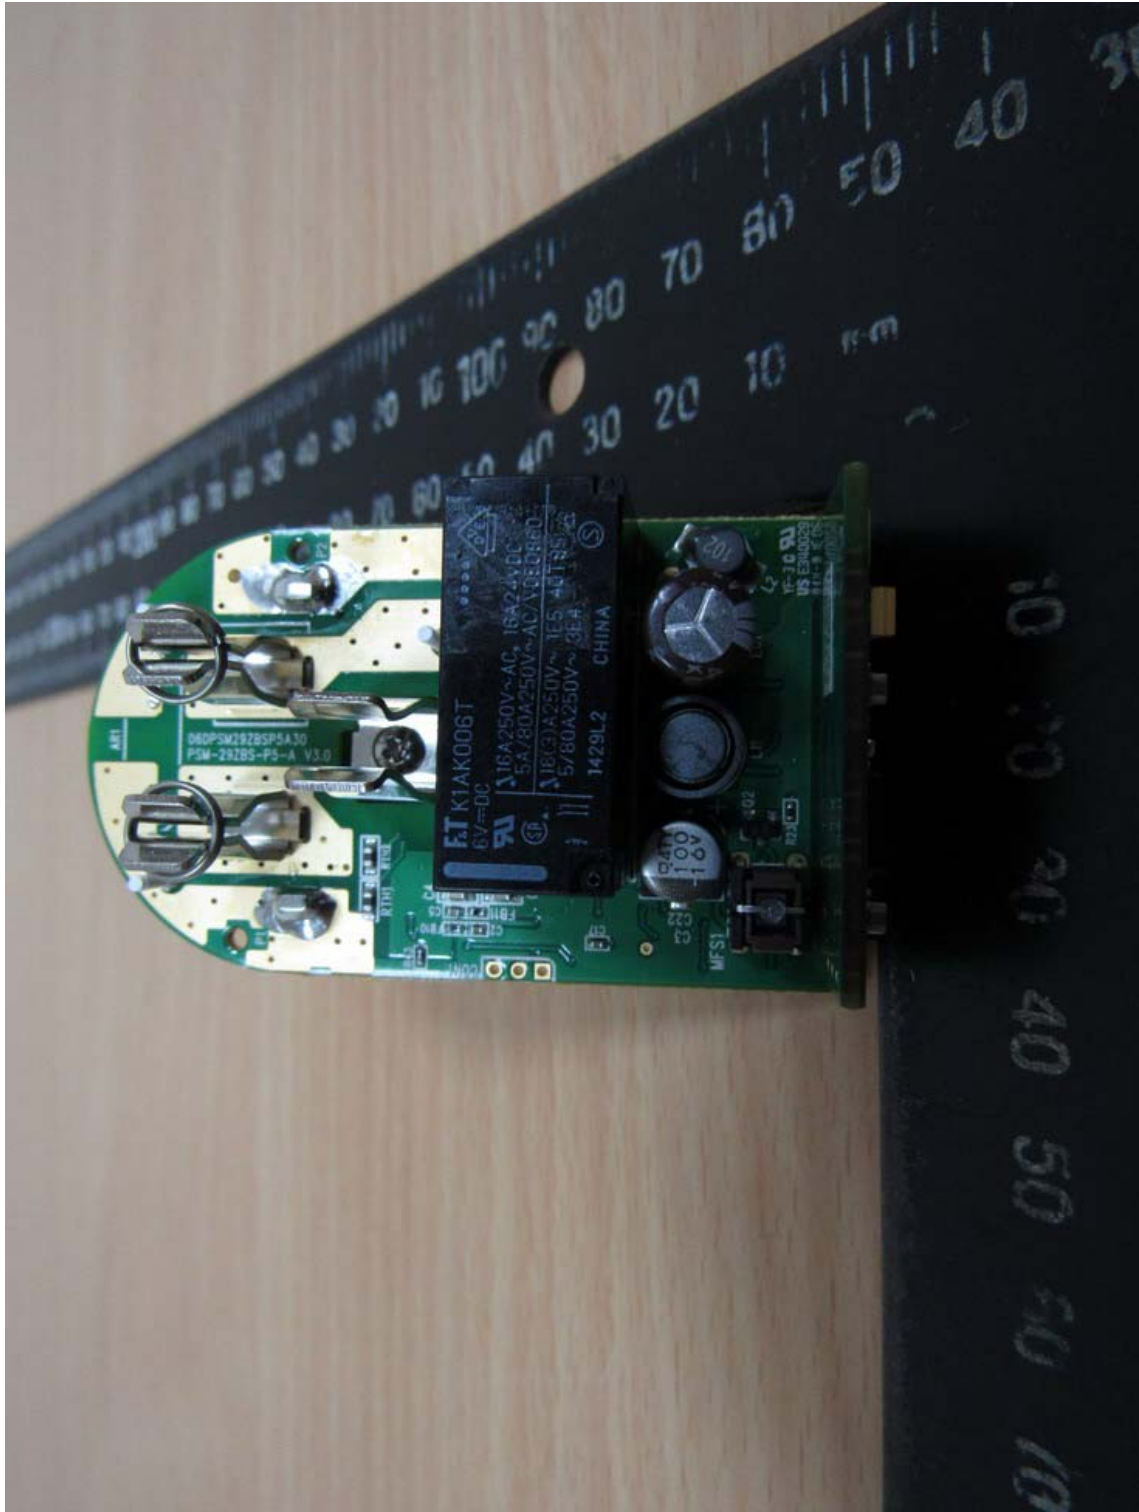

Registration number: W6M21503-14844-C-1
FCC ID: GX9PSM

Internal Photos

Registration number: W6M21503-14844-C-1
FCC ID: GX9PSM

Worldwide Testing Services(Taiwan) Co., Ltd.

Registration number: W6M21503-14844-C-1
FCC ID: GX9PSM