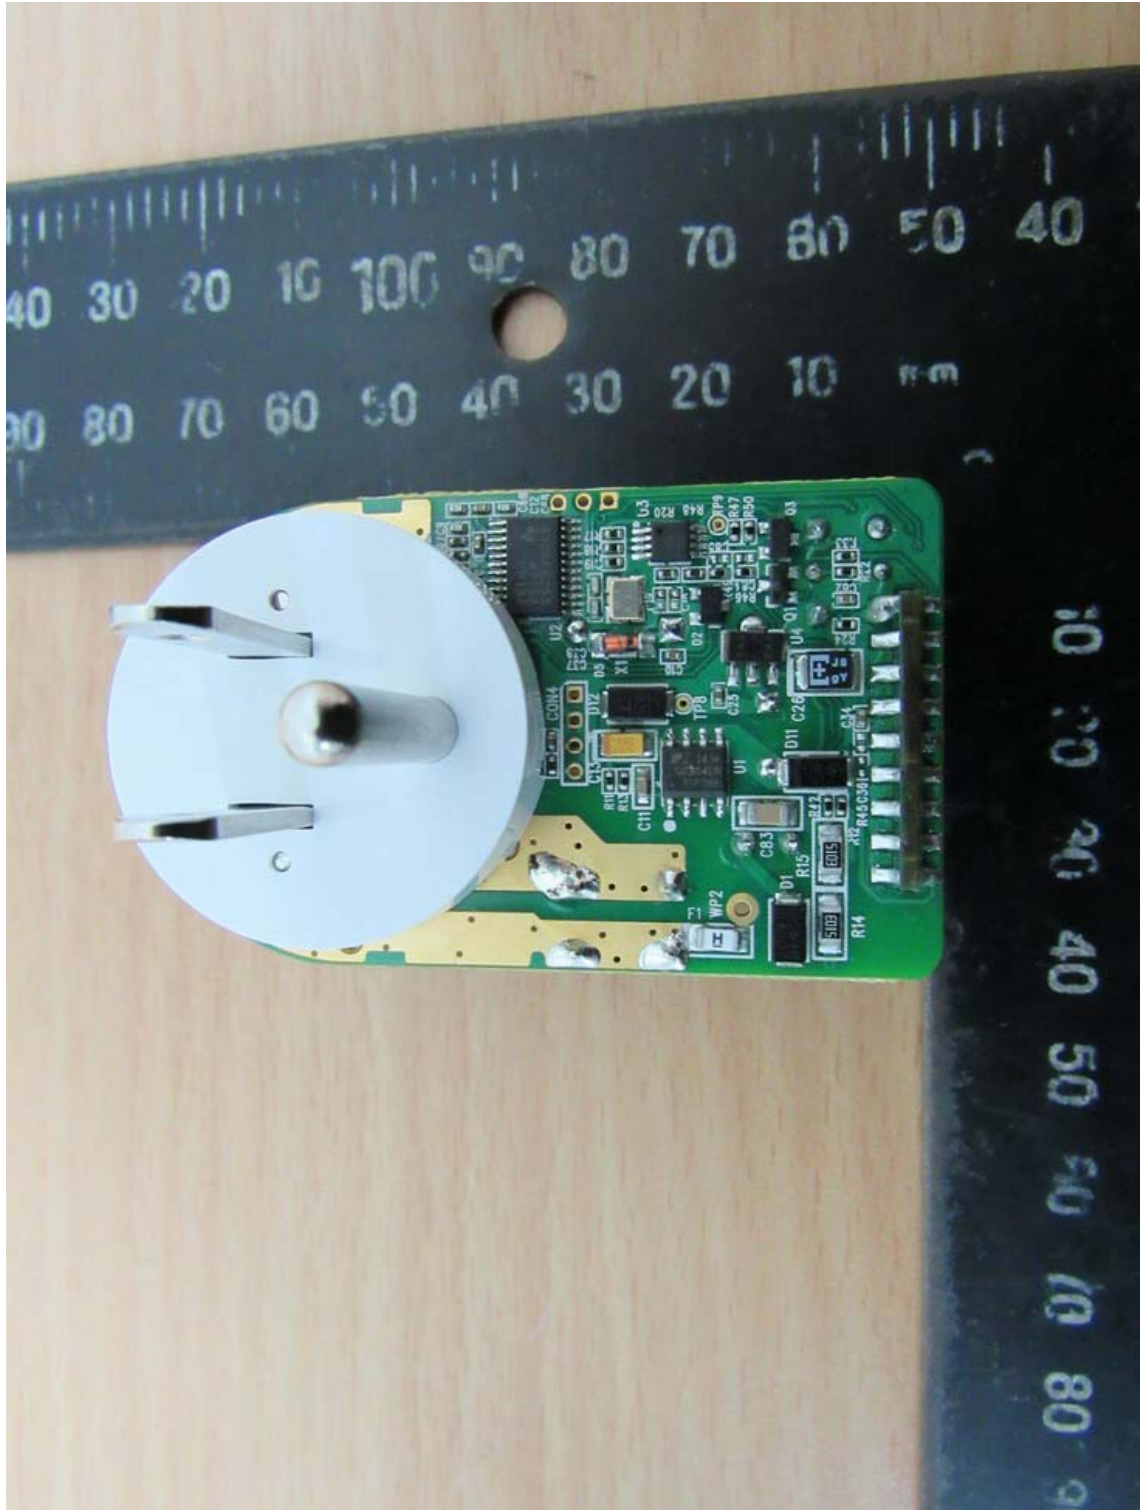

Registration number: W6M21503-14844-C-1
FCC ID: GX9PSM

Internal Photos

Registration number: W6M21503-14844-C-1
FCC ID: GX9PSM

Worldwide Testing Services(Taiwan) Co., Ltd.

Registration number: W6M21503-14844-C-1
FCC ID: GX9PSM