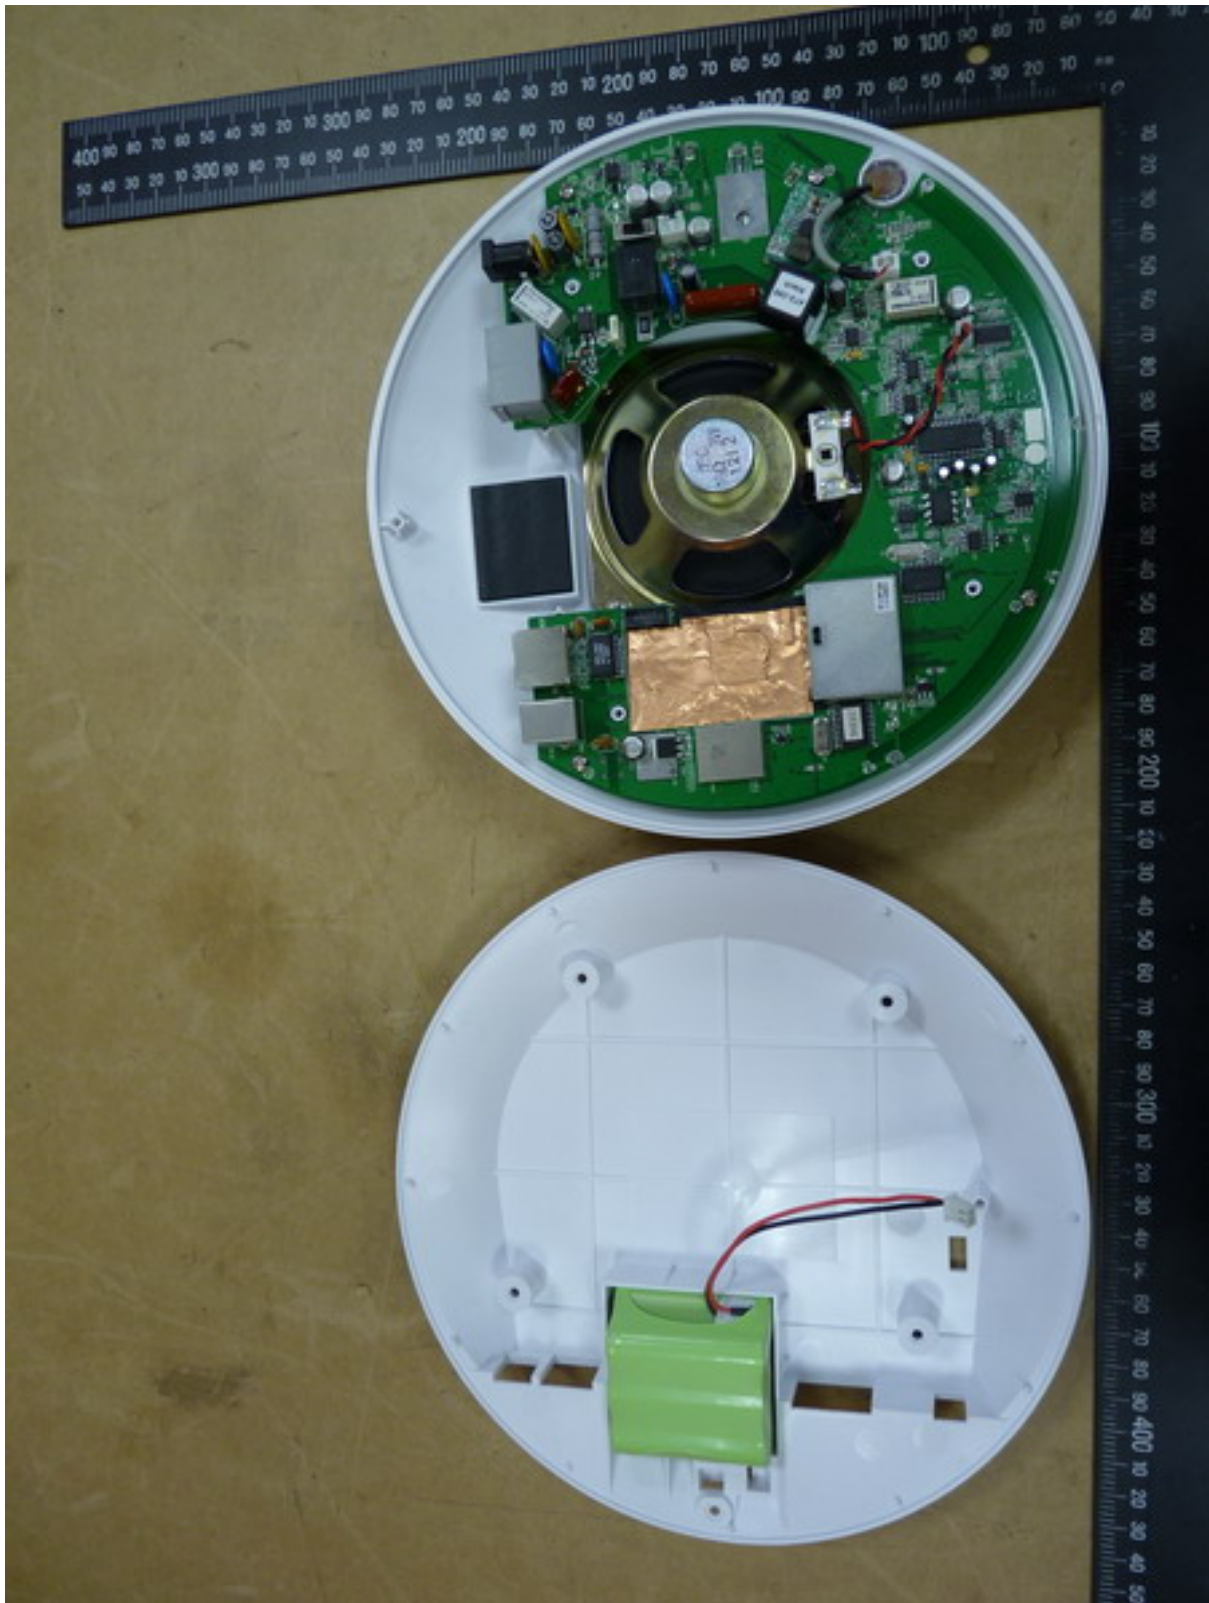

Registration number: W6M21302-13019-FCC  
FCC ID: GX9MP  
Internal Photos  
Transmitter

Registration number: W6M21302-13019-FCC  
 FCC ID: GX9MP

Registration number: W6M21302-13019-FCC  
FCC ID: GX9MP

Registration number: W6M21302-13019-FCC  
FCC ID: GX9MP

Registration number: W6M21302-13019-FCC  
FCC ID: GX9MP

Registration number: W6M21302-13019-FCC  
FCC ID: GX9MP

Registration number: W6M21302-13019-FCC  
FCC ID: GX9MP

Registration number: W6M21302-13019-FCC  
FCC ID: GX9MP  
Receiver