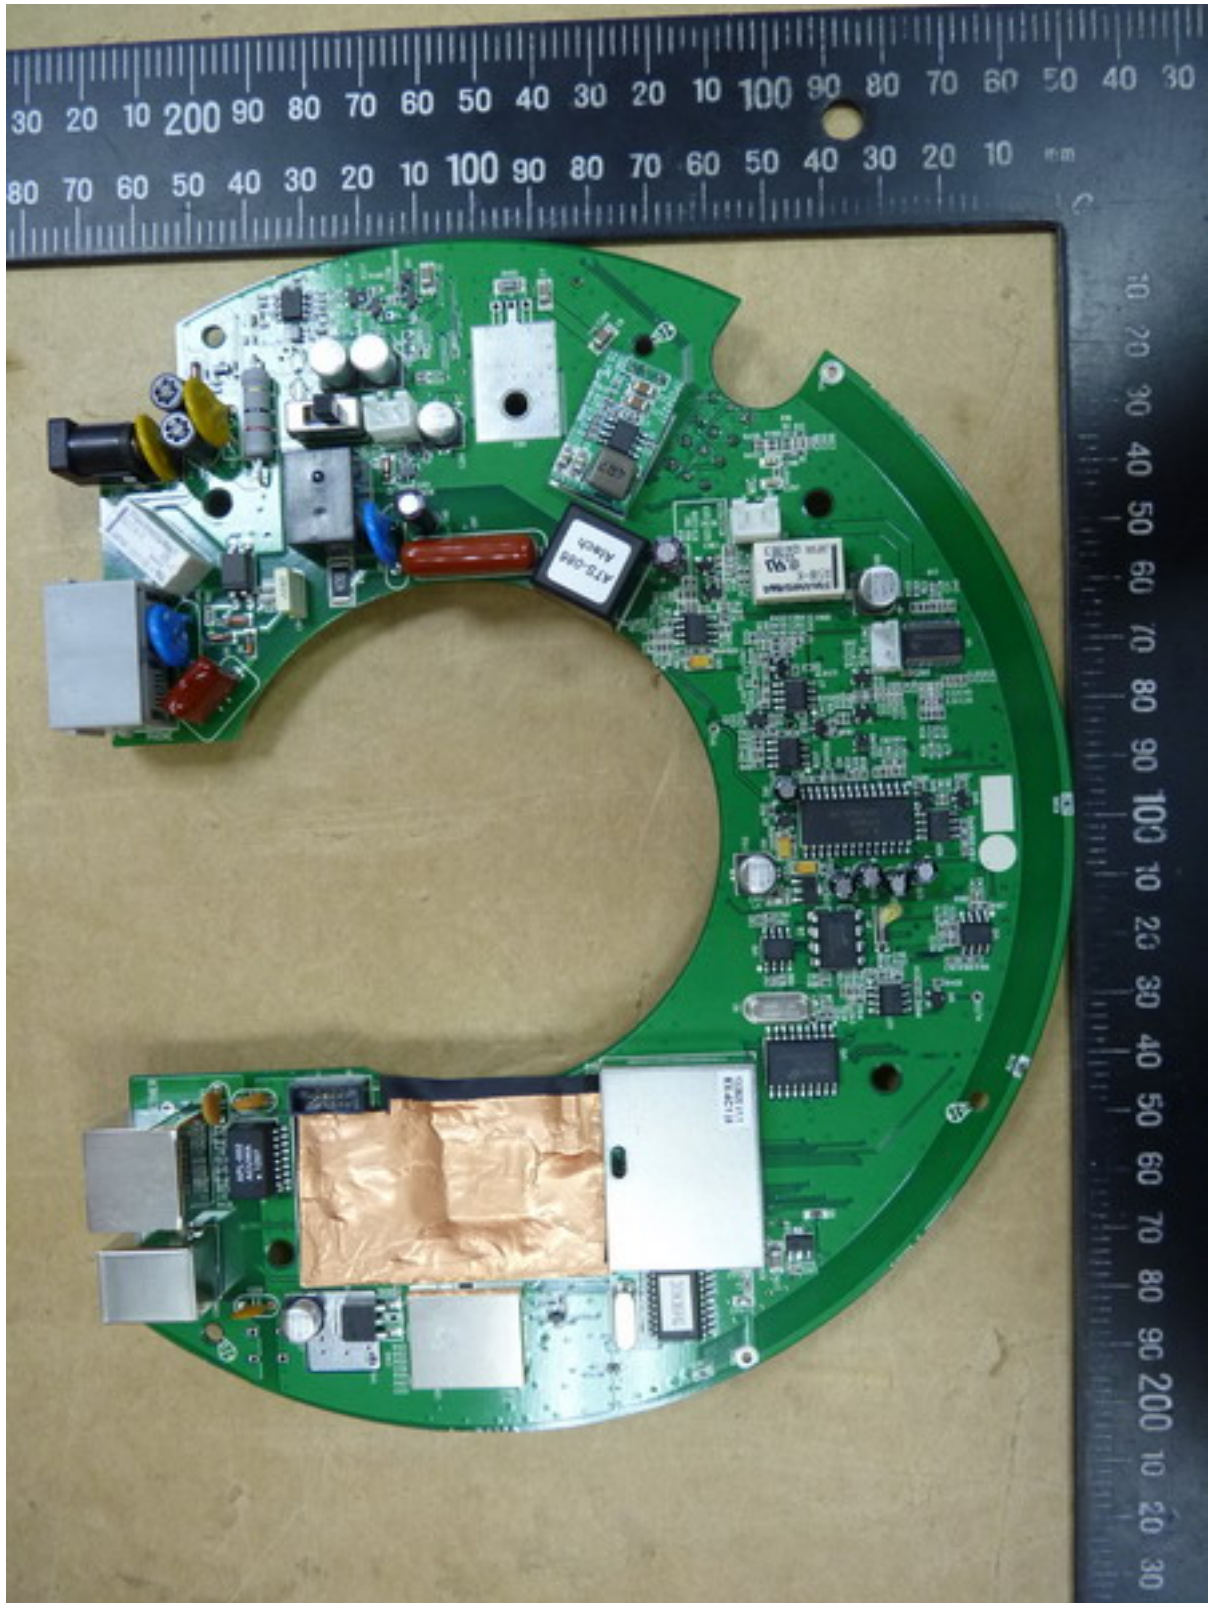

Registration number: W6M21302-13019-FCC
FCC ID: GX9MP