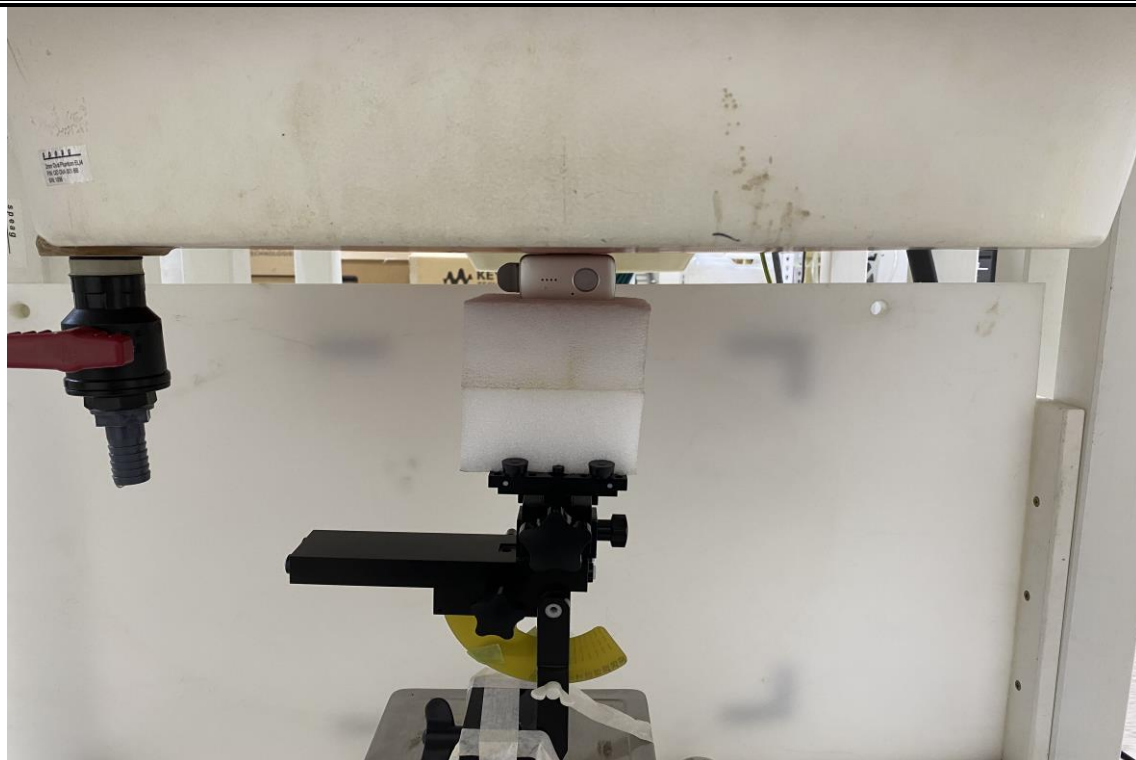

ANTENNA LOCATION

SETUP PHOTOS

Front surface_15mm

Front surface_Belt Clip_15mm

Rear_0mm

Edge 1_0mm

Edge 1_Belt Clip_0mm

Edge 2_0mm

Edge 3_0mm

Edge 3_Belt Clip_0mm

EUT

ACCESSORY

Belt Clip

Sling