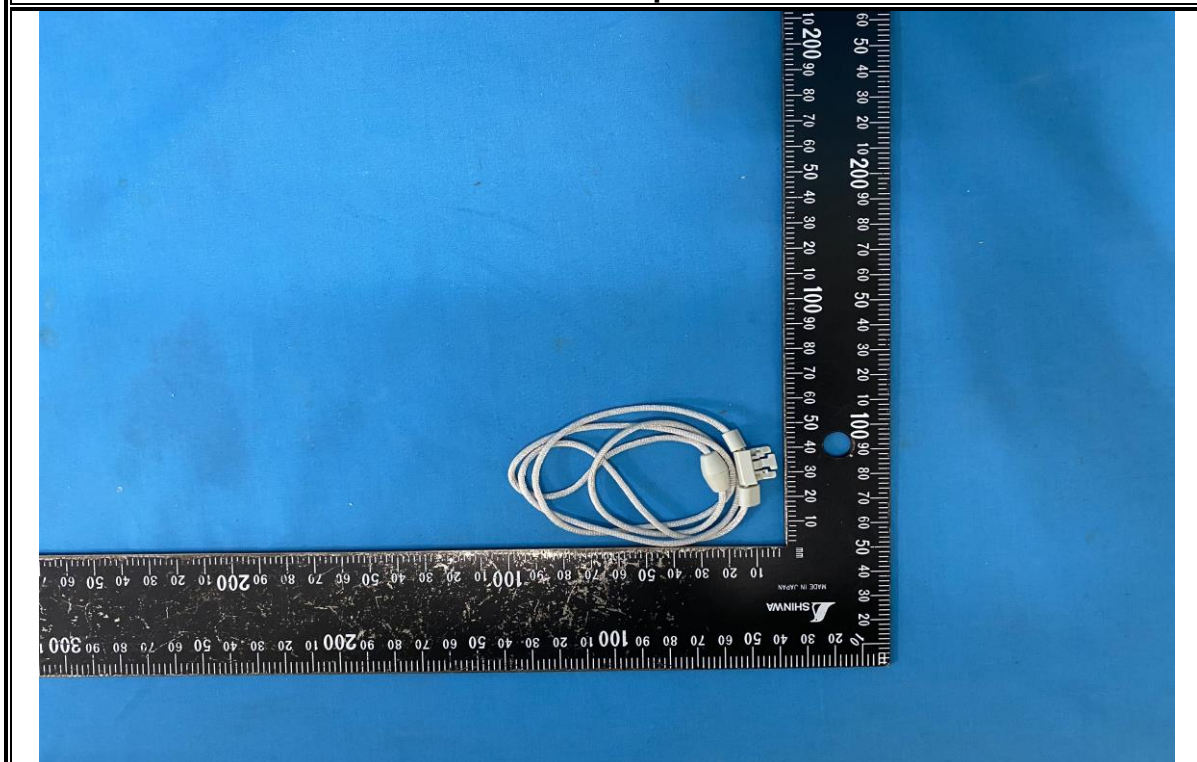

ANTENNA LOCATION

SETUP PHOTOS

Front surface_15mm

Front surface_Belt Clip_15mm

Rear_0mm

Edge 1_0mm

Edge 1_Belt Clip_0mm

Edge 2_0mm

Edge 3_0mm

Edge 3_Belt Clip_0mm

EUT

ACCESSORY

Belt Clip

Sling