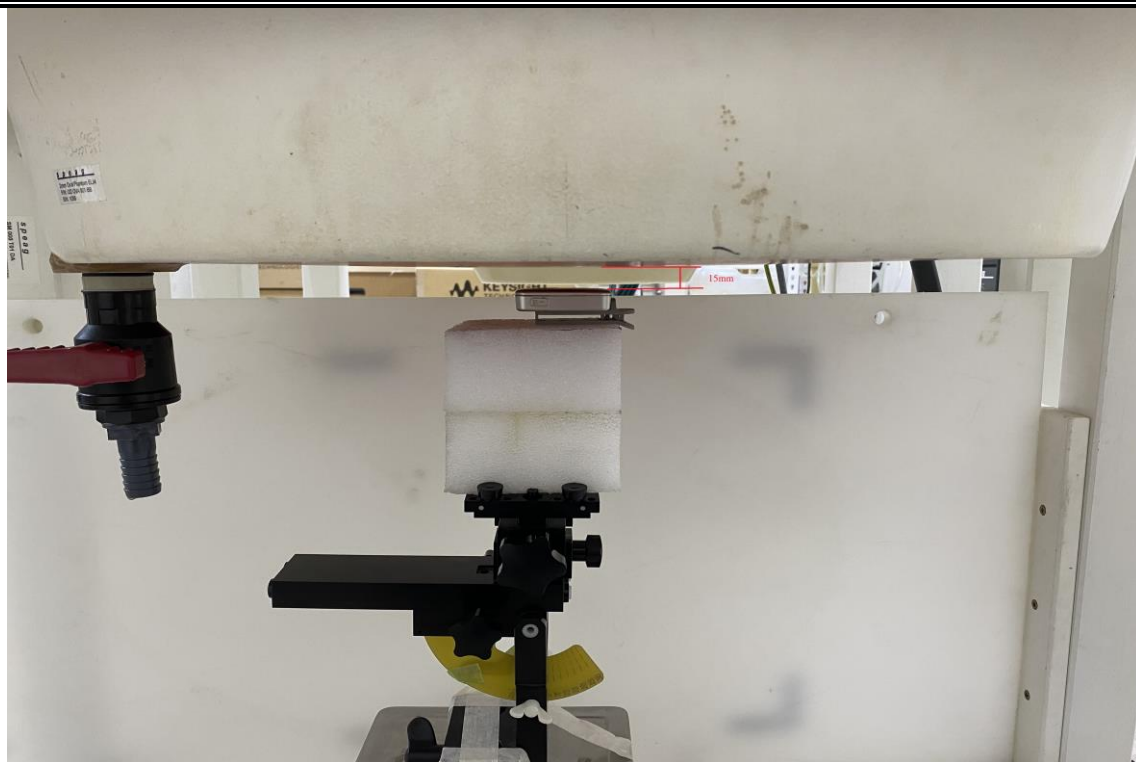

ANTENNA LOCATION

SETUP PHOTOS

Front surface_15mm

Front surface_Belt Clip_15mm

Rear_0mm

Edge 1_0mm

Edge 1_Belt Clip_0mm

Edge 2_0mm

Edge 3_0mm

Edge 3_Belt Clip_0mm

EUT

ACCESSORY

Belt Clip

Sling