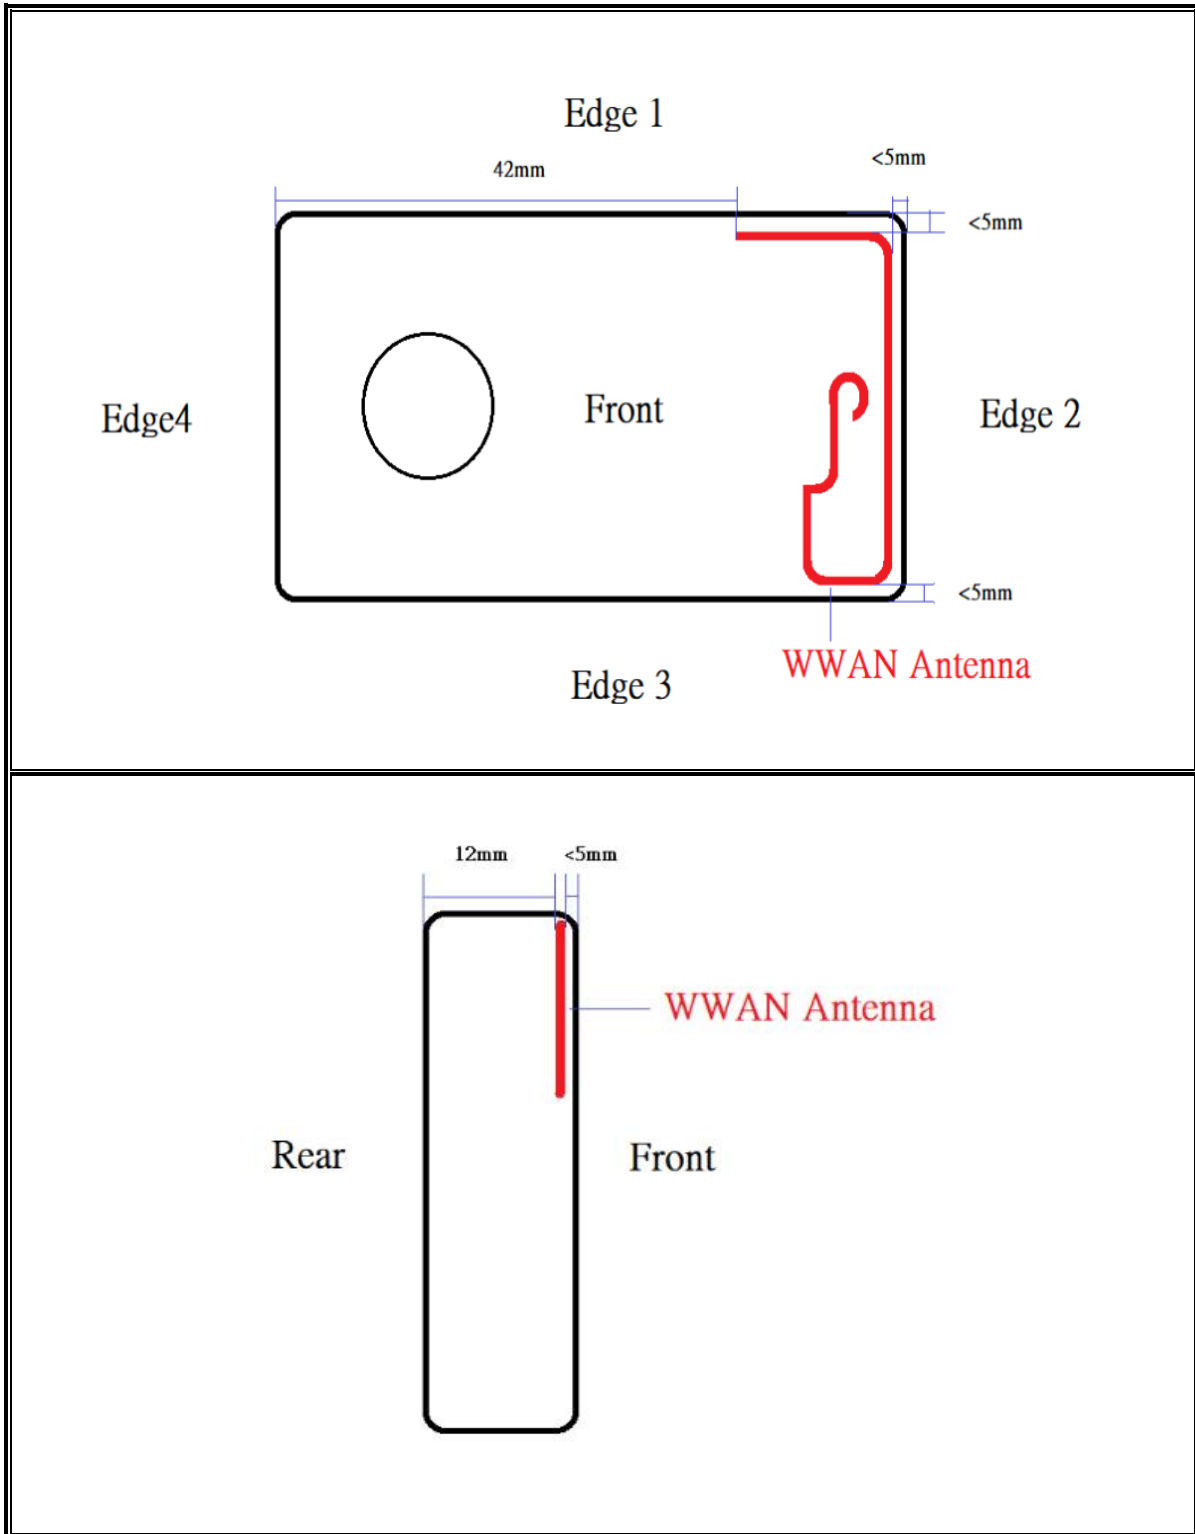

ANTENNA LOCATION

SETUP PHOTOS

Front surface_15mm

Front surface_Belt Clip_15mm

Rear_0mm

Edge 1_0mm

Edge 1_Belt Clip_0mm

Edge 2_0mm

Edge 3_0mm

Edge 3_Belt Clip_0mm

EUT

ACCESSORY

Belt Clip

Sling