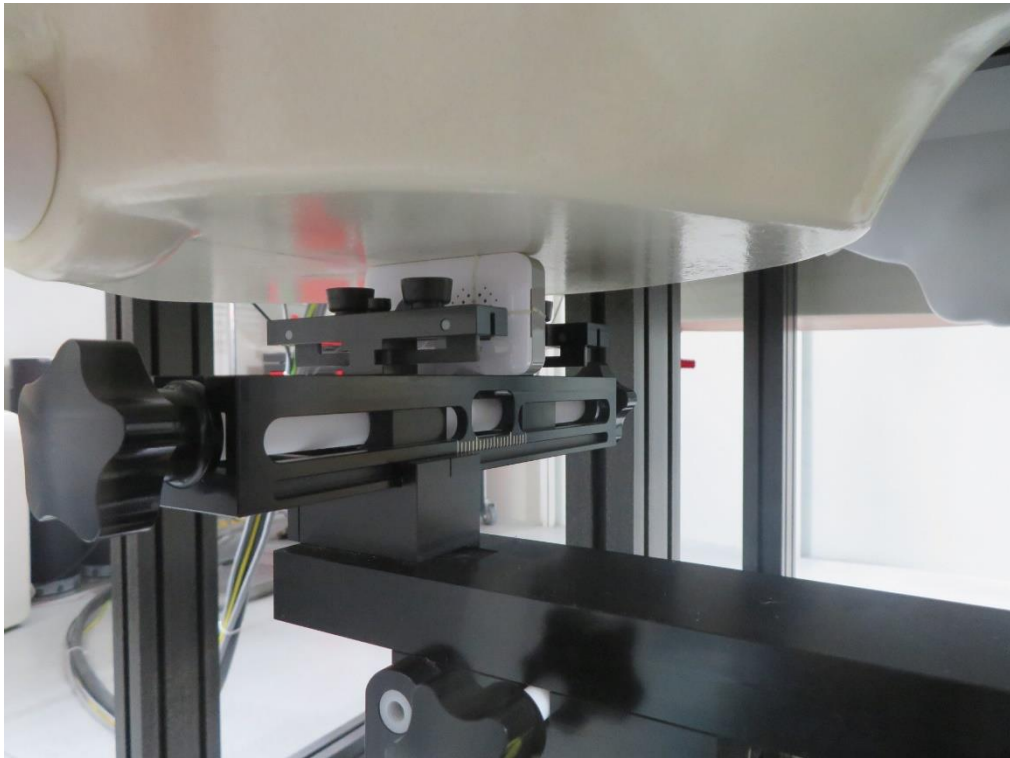

## SAR Test Setup Photograph

Description: Front of Face position with 15mm gap

Description: Front of Face position with 15mm gap with Belt Clip

Description: Extremity Back position with 0mm gap

Description: Extremity Back position with 0mm gap with Belt Clip

Description: Extremity Left position with 0mm gap

Description: Extremity Right position with 0mm gap

Description: Extremity Right position with 0mm gap with Belt Clip

Description: Extremity Top position with 0mm gap

Description: Extremity Bottom position with 0mm gap