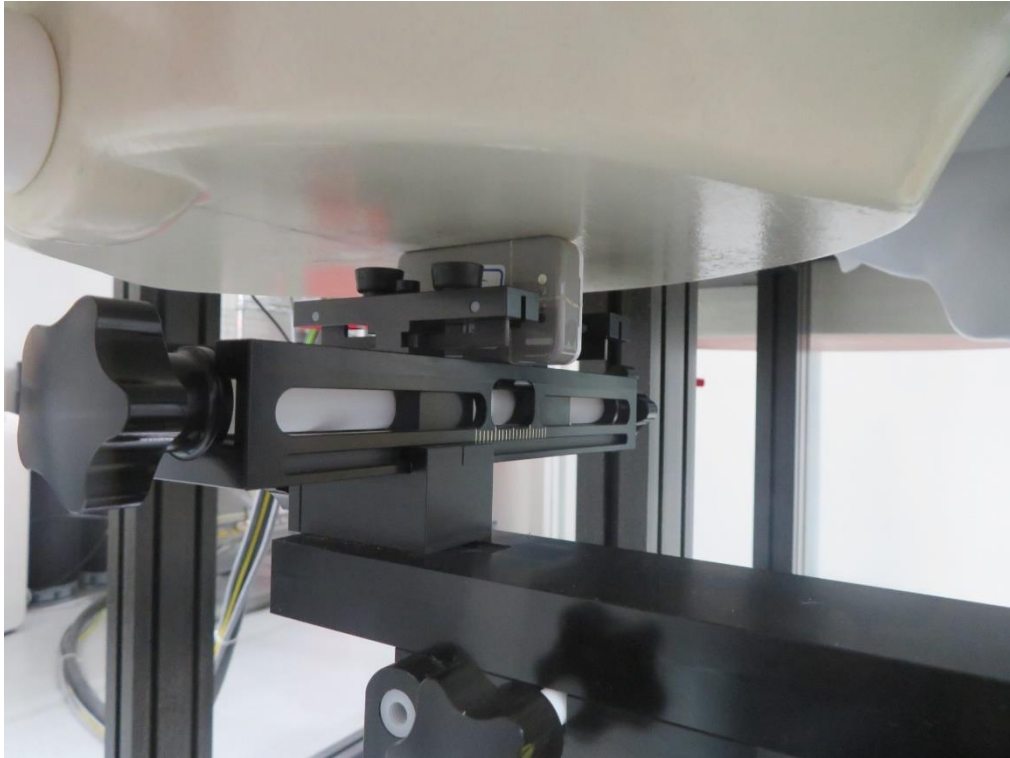

## SAR Test Setup Photograph

Description: Front of Face position with 15mm gap

Description: Front of Face position with 15mm gap with Belt Clip

Description: Extremity Back position with 0mm gap

Description: Extremity Back position with 0mm gap with Belt Clip

Description: Extremity Left position with 0mm gap

Description: Extremity Right position with 0mm gap

Description: Extremity Right position with 0mm gap with Belt Clip

Description: Extremity Top position with 0mm gap

Description: Extremity Bottom position with 0mm gap