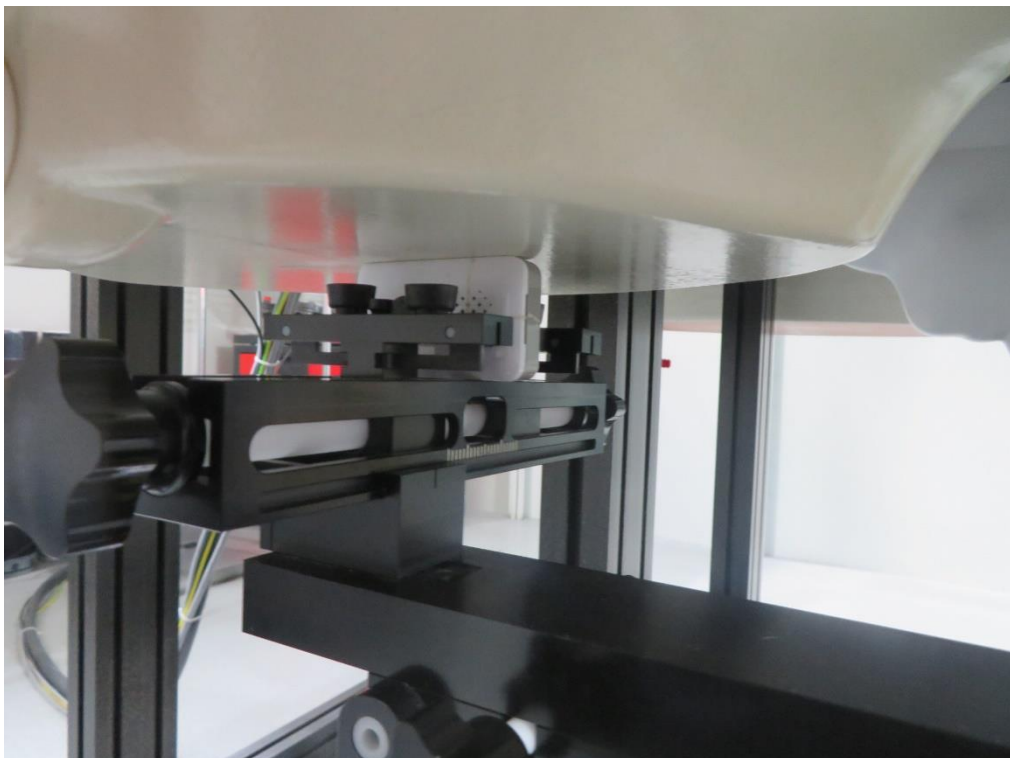

## SAR Test Setup Photograph

Description: Front of Face position with 15mm gap

Description: Front of Face position with 15mm gap with Belt Clip

Description: Extremity Back position with 0mm gap

Description: Extremity Back position with 0mm gap with Belt Clip

Description: Extremity Left position with 0mm gap

Description: Extremity Right position with 0mm gap

Description: Extremity Right position with 0mm gap with Belt Clip

Description: Extremity Top position with 0mm gap

Description: Extremity Bottom position with 0mm gap