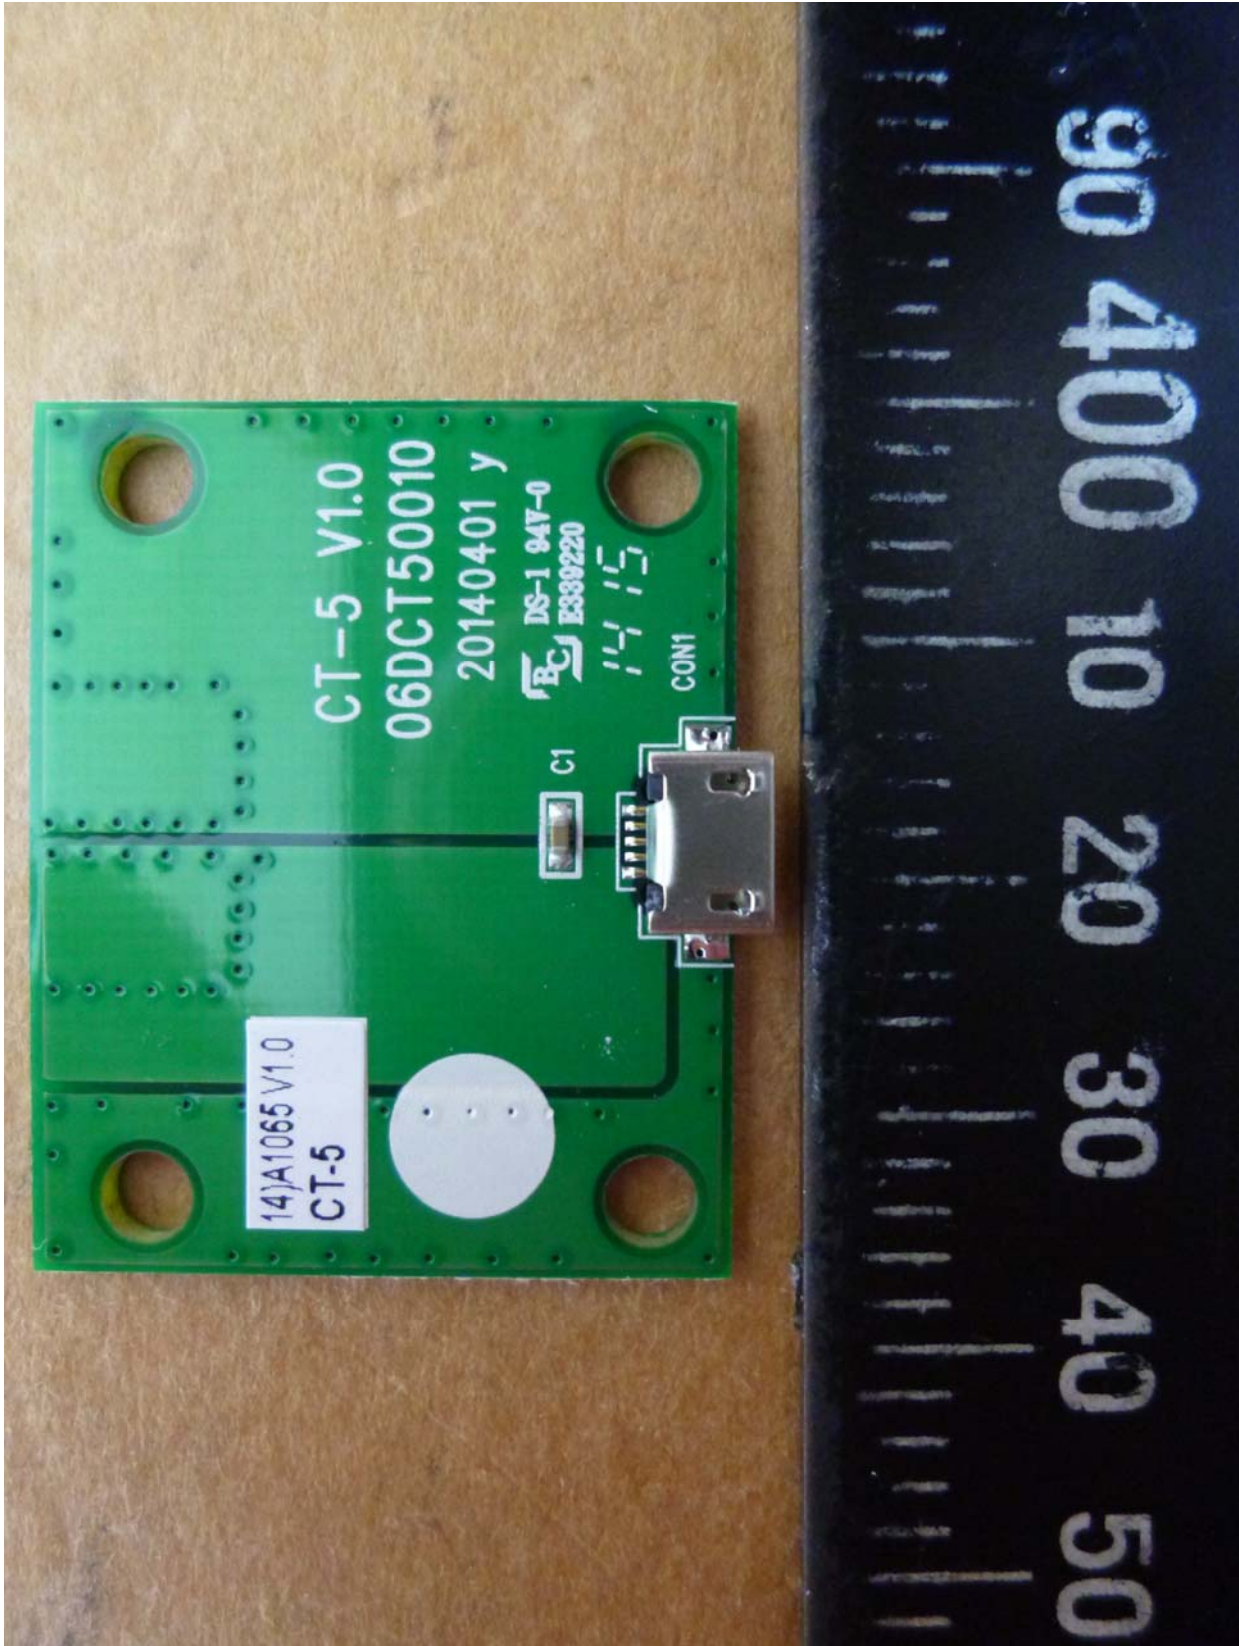

Registration number: W6M21412-14663-FCC
FCC ID: GX9MOBILE