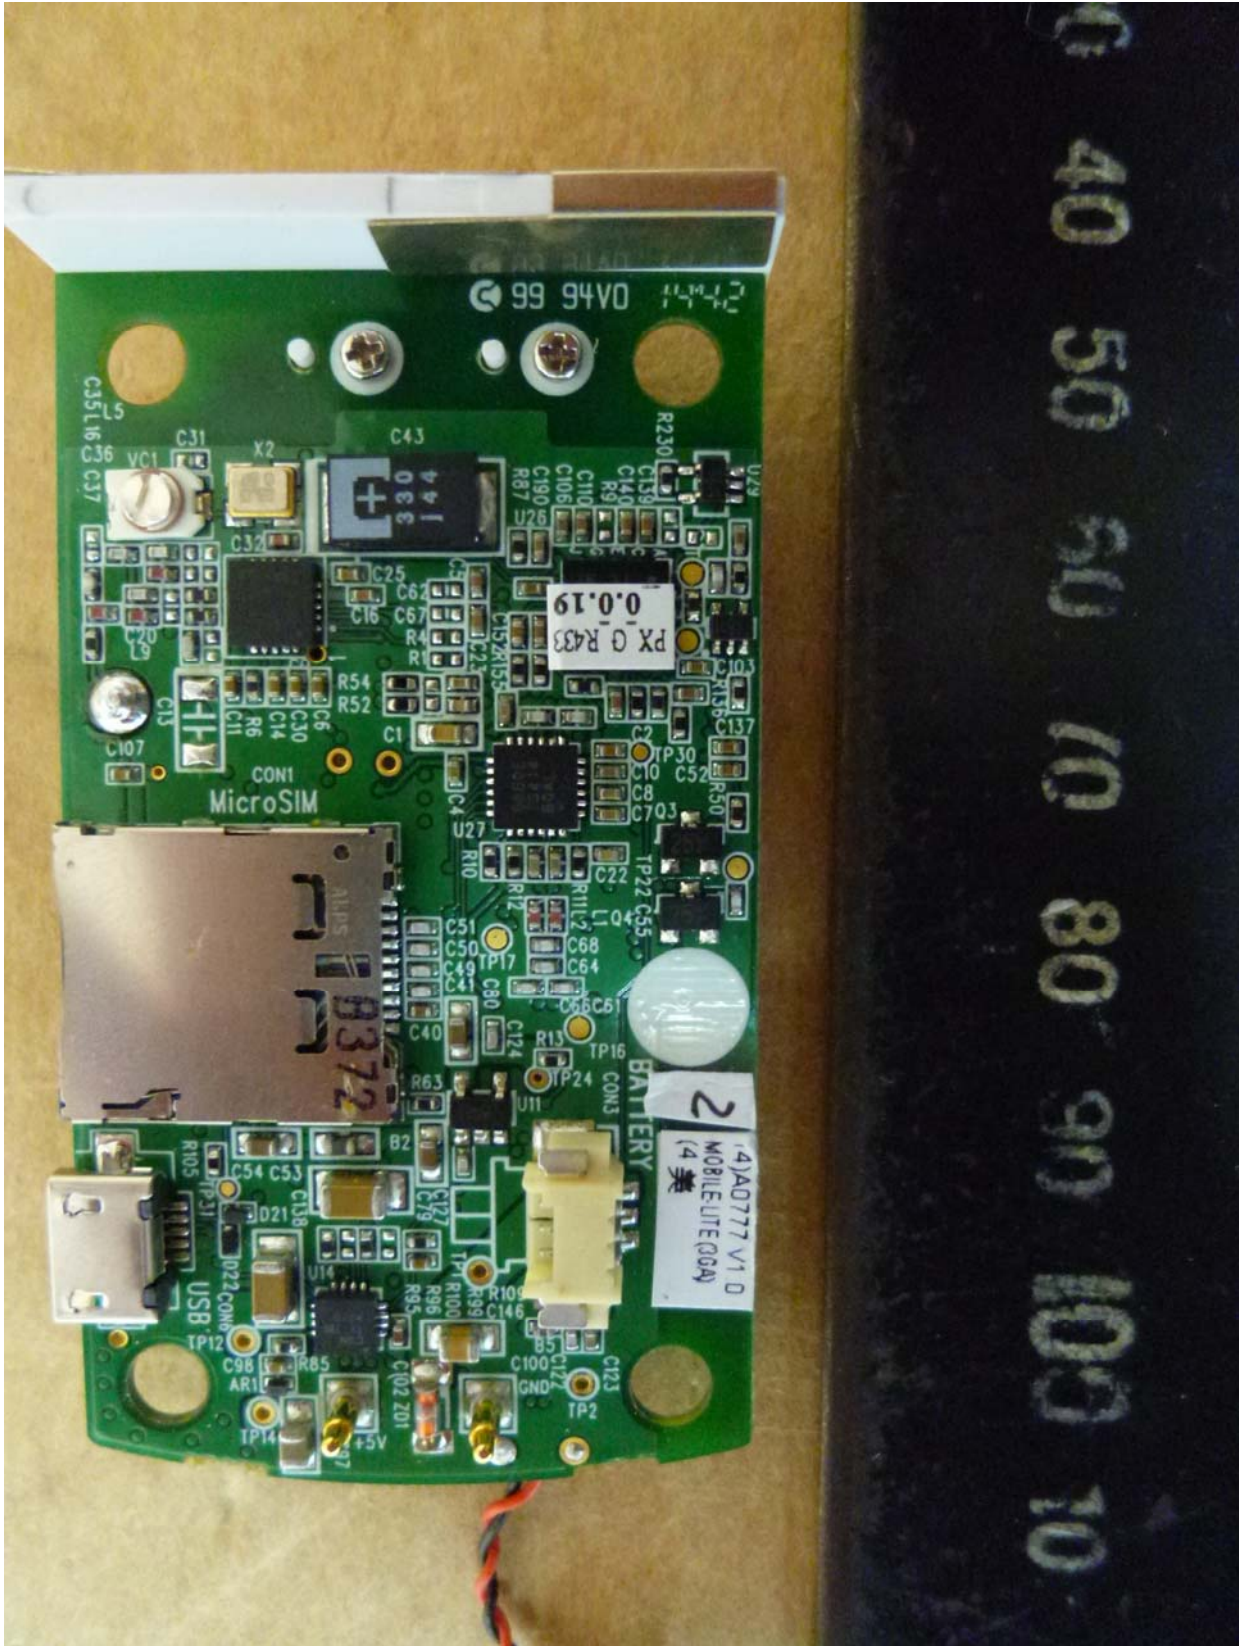

Worldwide Testing Services(Taiwan) Co., Ltd.

Registration number: W6M21412-14663-FCC
FCC ID: GX9MOBILE

Registration number: W6M21412-14663-FCC
 FCC ID: GX9MOBILE

Registration number: W6M21412-14663-FCC
FCC ID: GX9MOBILE