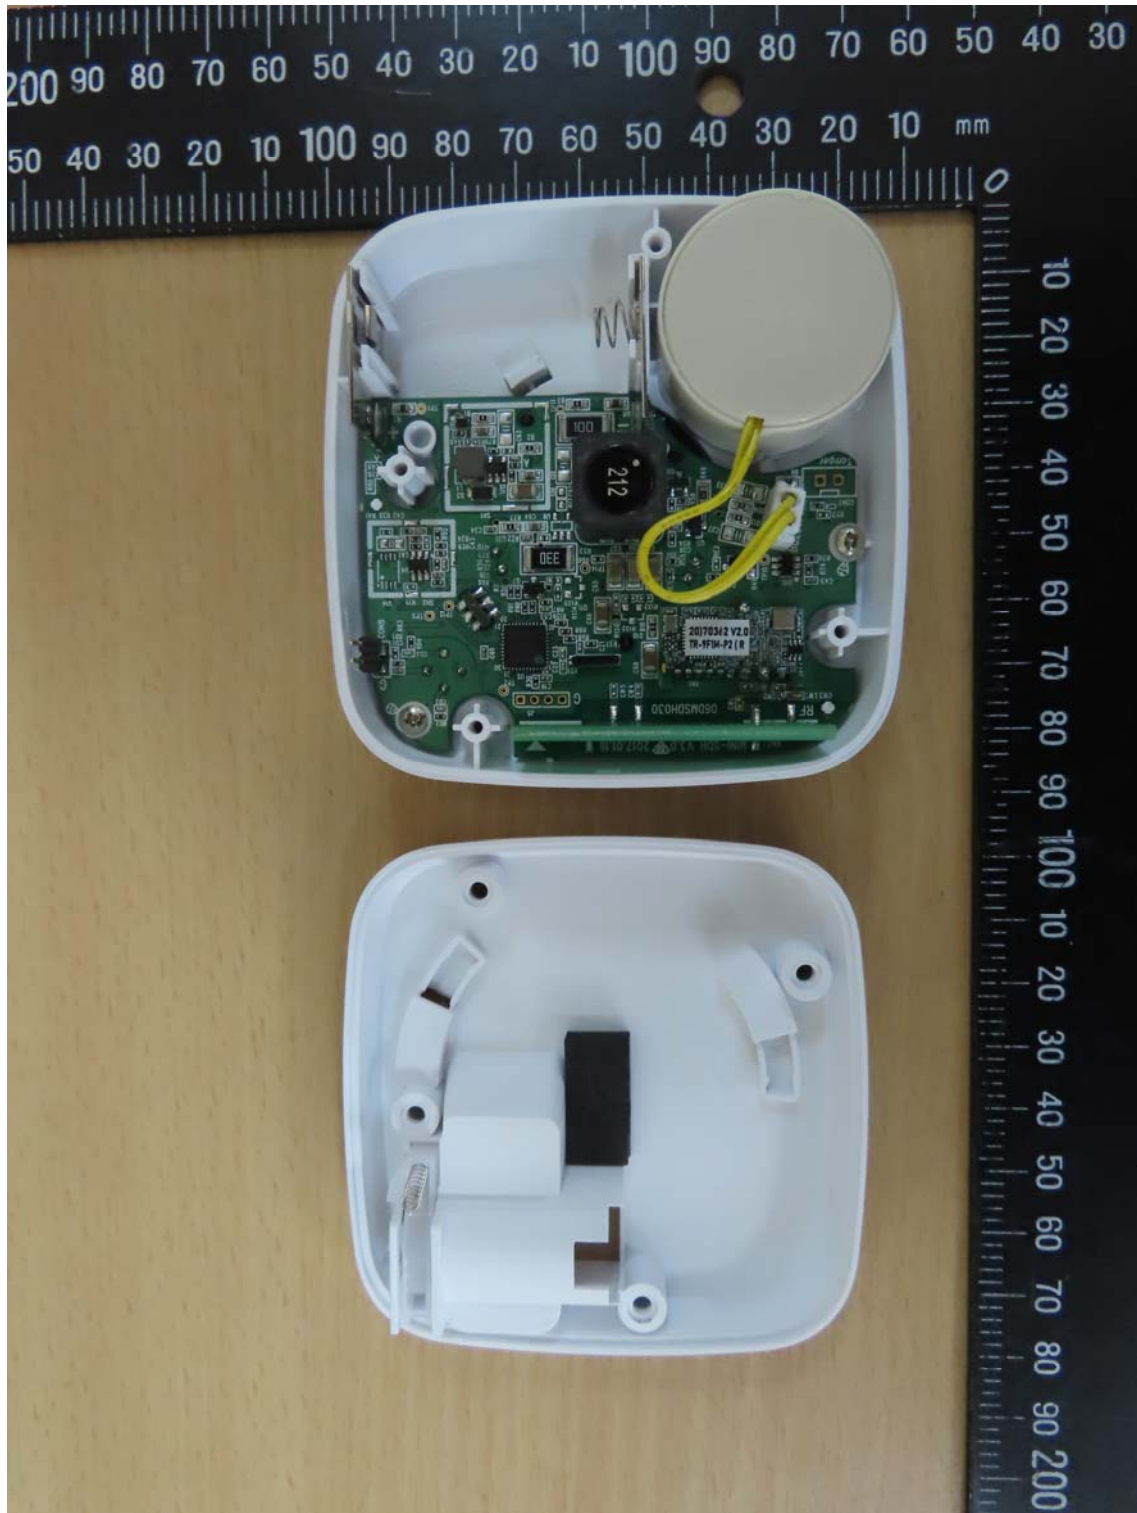

Registration number: W6M22007-20134-FCC

FCC ID: GX9MINISDF1919

Internal Photos

Model Number: MINI-SD-HME

Registration number: W6M22007-20134-FCC  
FCC ID: GX9MINISDF1919

Registration number: W6M22007-20134-FCC  
FCC ID: GX9MINISDF1919

Registration number: W6M22007-20134-FCC  
FCC ID: GX9MINISDF1919

Registration number: W6M22007-20134-FCC  
FCC ID: GX9MINISDF1919

Registration number: W6M22007-20134-FCC  
FCC ID: GX9MINISDF1919  
Multi-listing Model Number: MINI-SD-HM