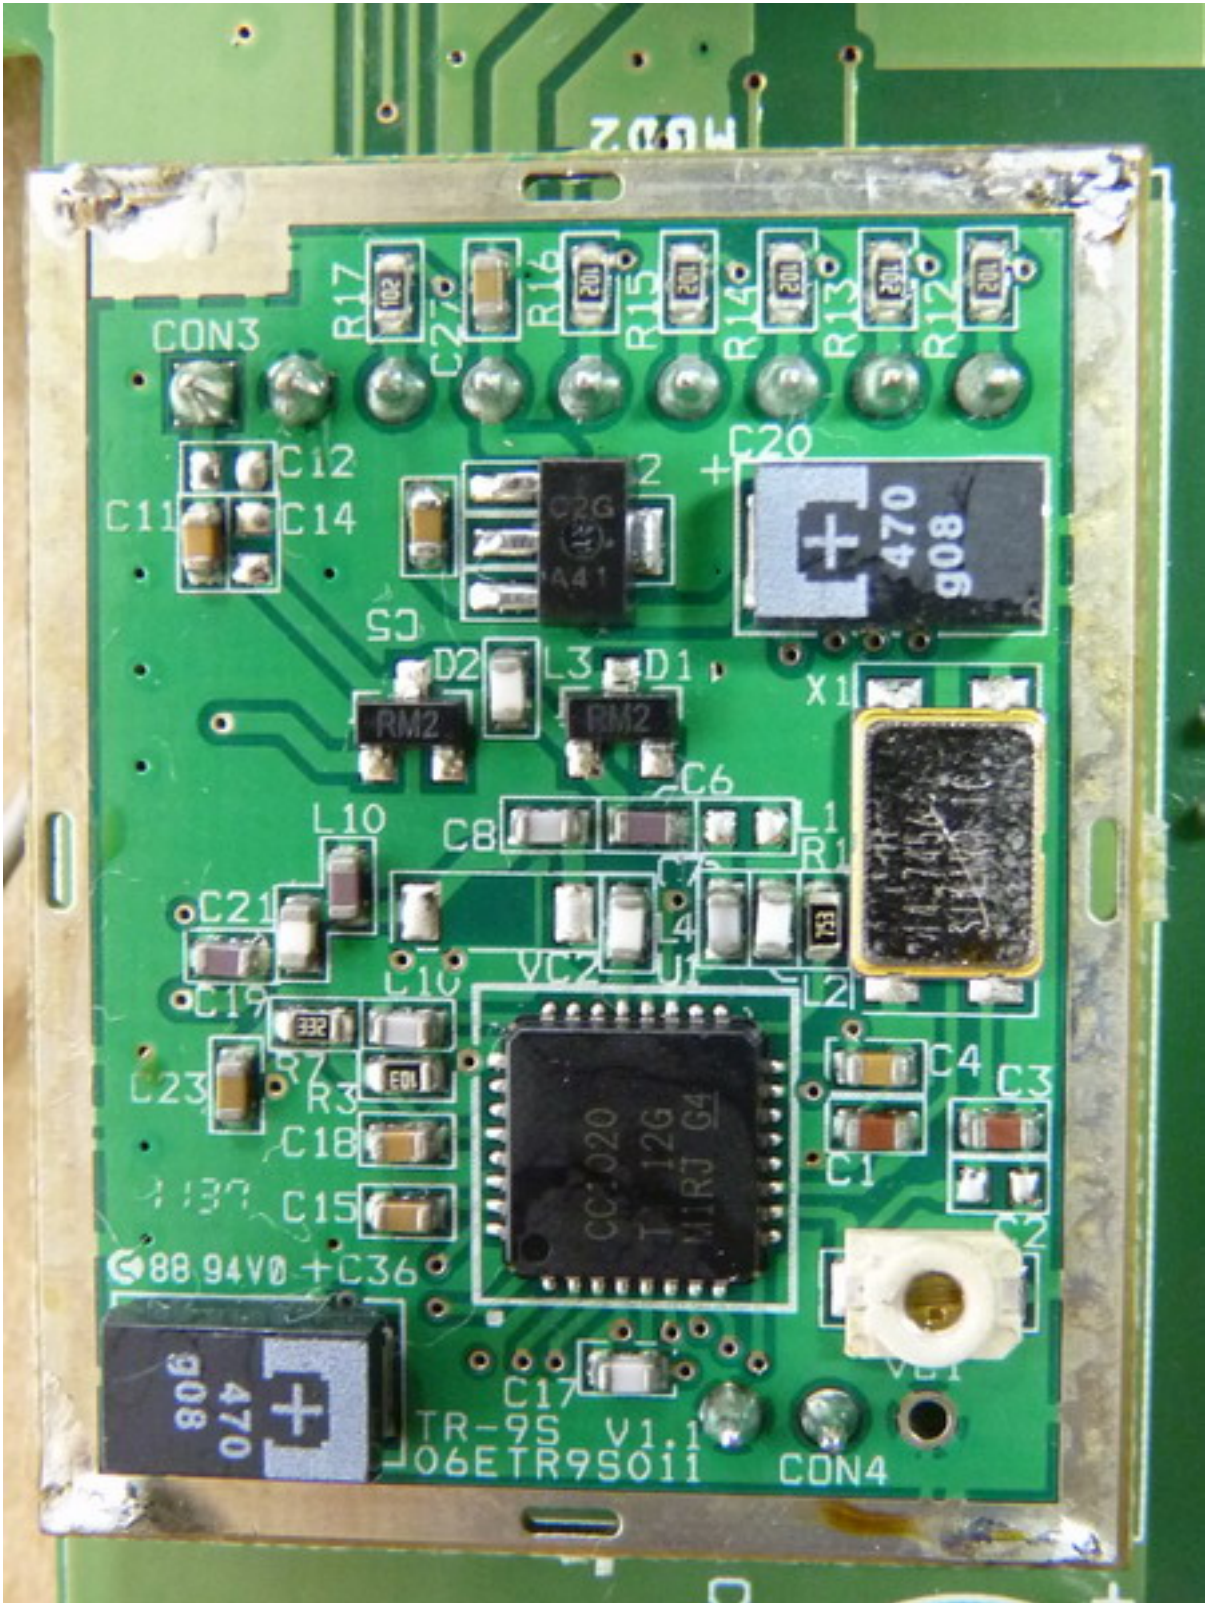

Registration number: W6M21206-12540-FCC
FCC ID: GX9LT