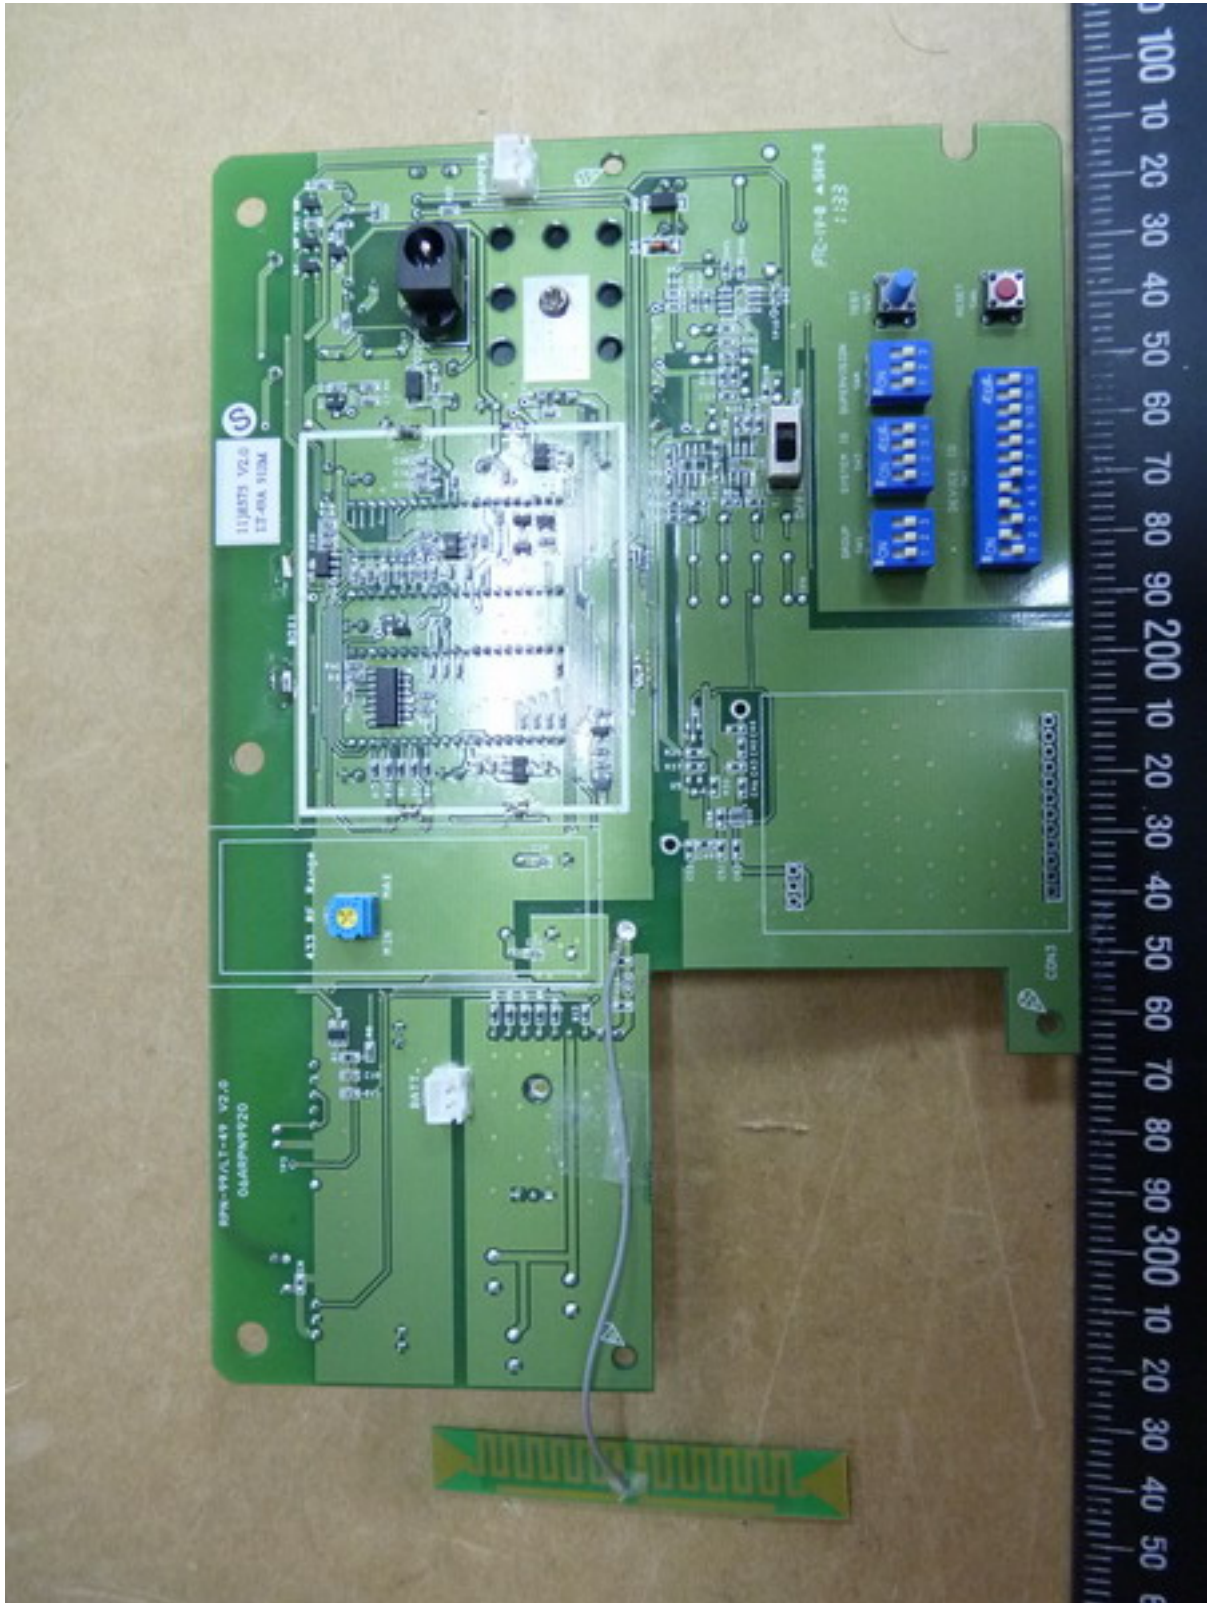

Registration number: W6M21206-12540-FCC
FCC ID: GX9LT

Internal Photos

Worldwide Testing Services(Taiwan) Co., Ltd.

Registration number: W6M21206-12540-FCC
FCC ID: GX9LT

Registration number: W6M21206-12540-FCC
FCC ID: GX9LT

Registration number: W6M21206-12540-FCC
FCC ID: GX9LT

Worldwide Testing Services(Taiwan) Co., Ltd.

Registration number: W6M21206-12540-FCC
FCC ID: GX9LT

Registration number: W6M21206-12540-FCC
FCC ID: GX9LT