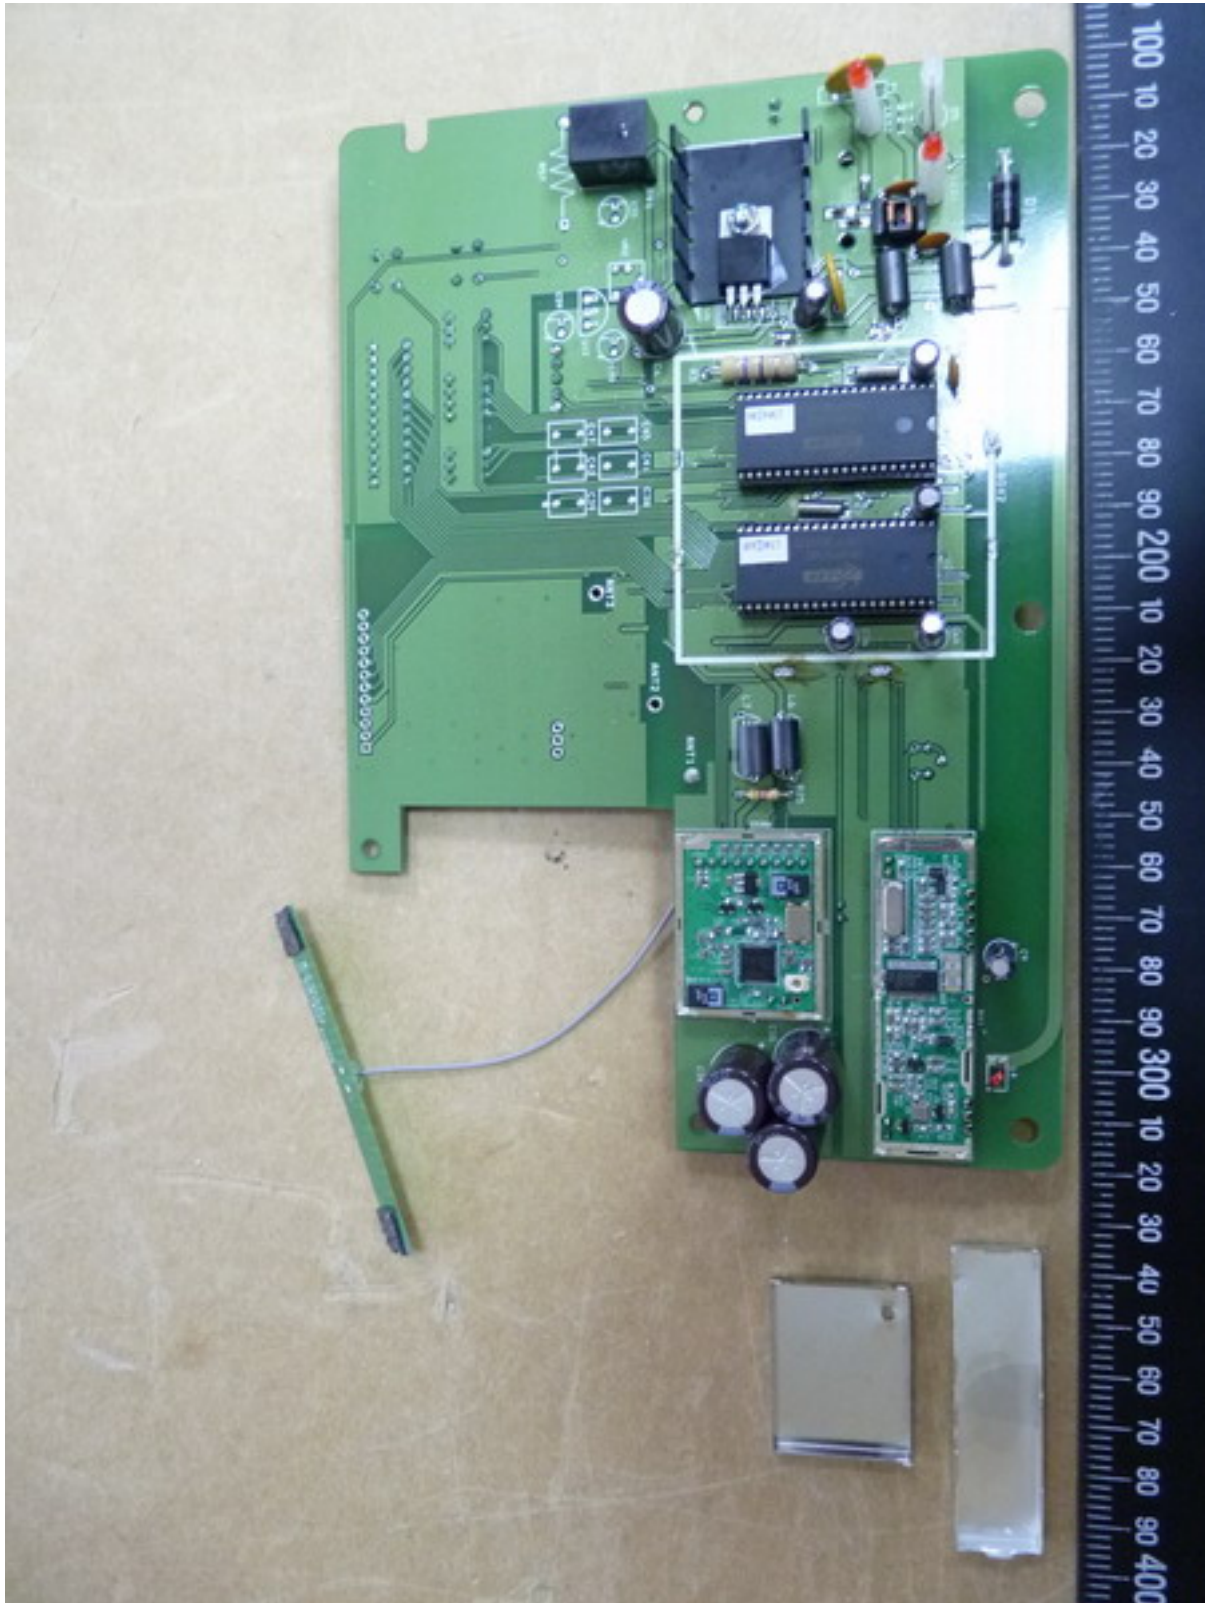

Registration number: W6M21206-12540-FCC
FCC ID: GX9LT

Internal Photos

Worldwide Testing Services(Taiwan) Co., Ltd.

Registration number: W6M21206-12540-FCC
FCC ID: GX9LT

Registration number: W6M21206-12540-FCC
FCC ID: GX9LT

Registration number: W6M21206-12540-FCC
FCC ID: GX9LT

Worldwide Testing Services(Taiwan) Co., Ltd.

Registration number: W6M21206-12540-FCC
FCC ID: GX9LT

Registration number: W6M21206-12540-FCC
FCC ID: GX9LT