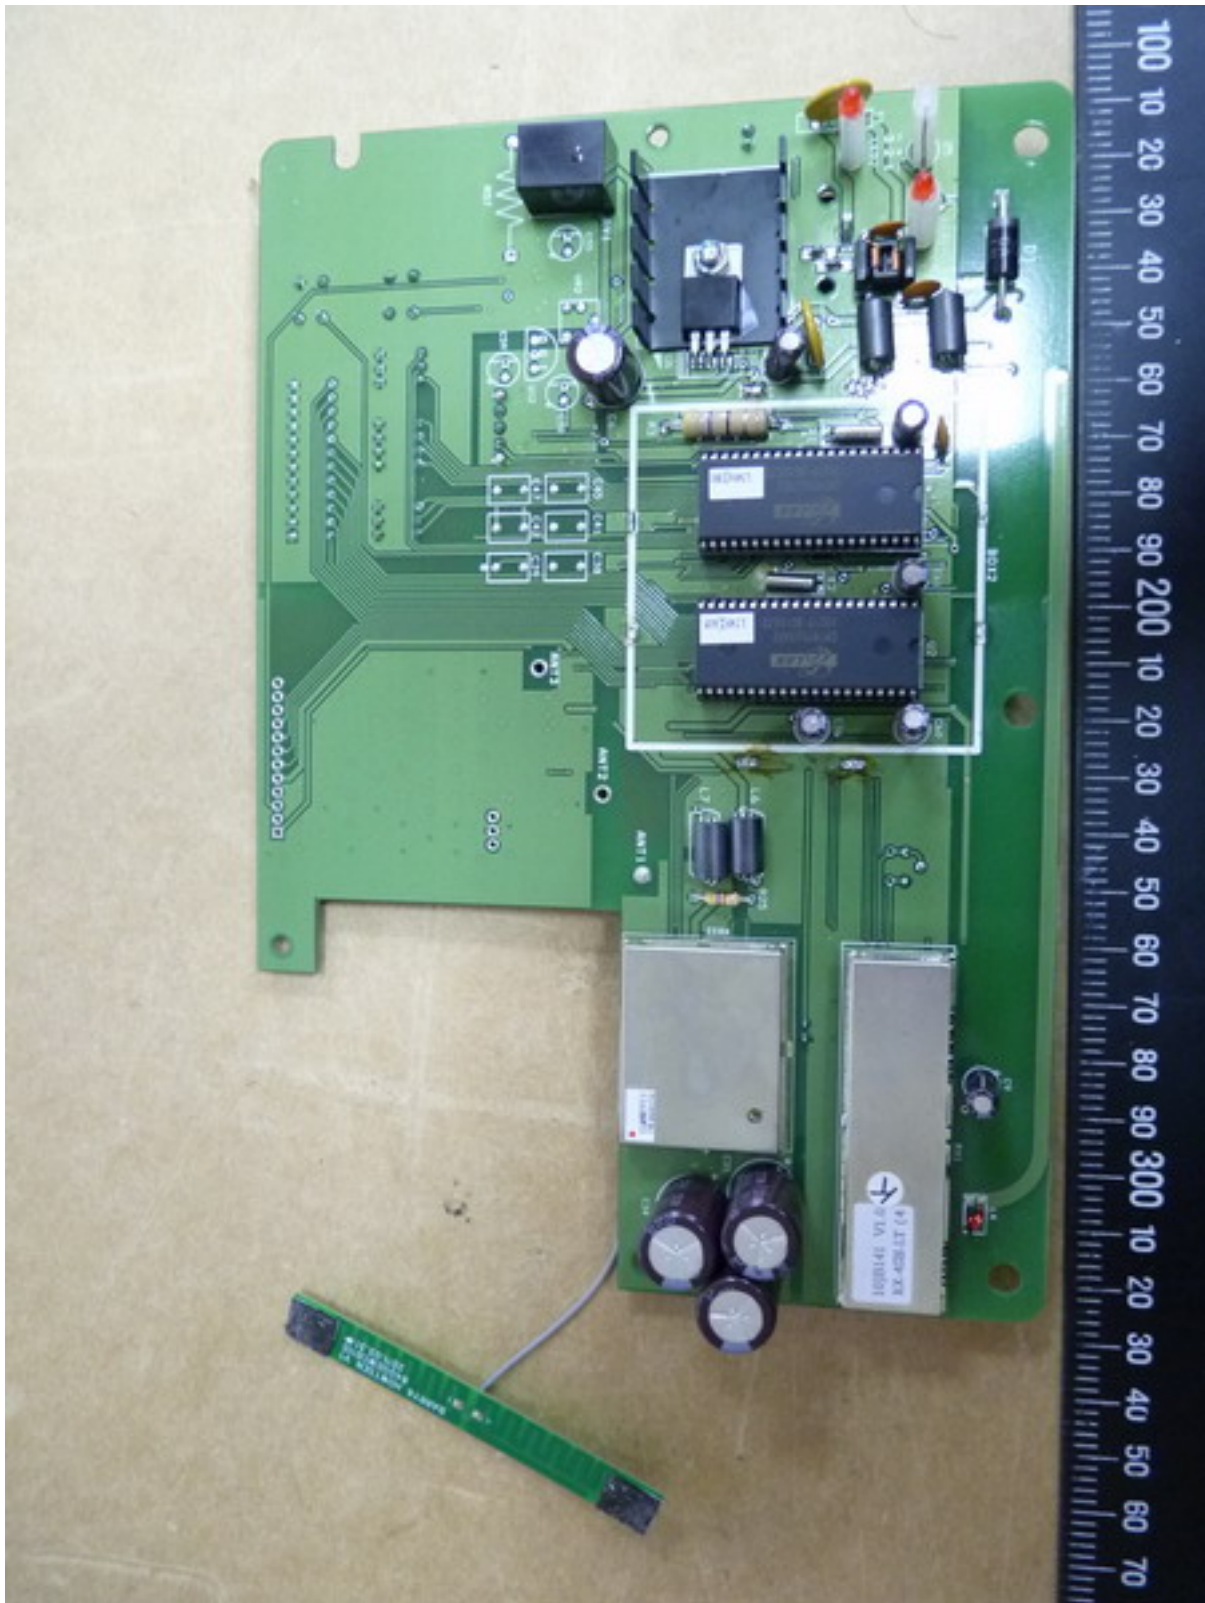

Registration number: W6M21206-12540-FCC
FCC ID: GX9LT

Internal Photos

Worldwide Testing Services(Taiwan) Co., Ltd.

Registration number: W6M21206-12540-FCC
FCC ID: GX9LT

Registration number: W6M21206-12540-FCC
FCC ID: GX9LT

Registration number: W6M21206-12540-FCC
FCC ID: GX9LT

Worldwide Testing Services(Taiwan) Co., Ltd.

Registration number: W6M21206-12540-FCC
FCC ID: GX9LT

Registration number: W6M21206-12540-FCC
FCC ID: GX9LT