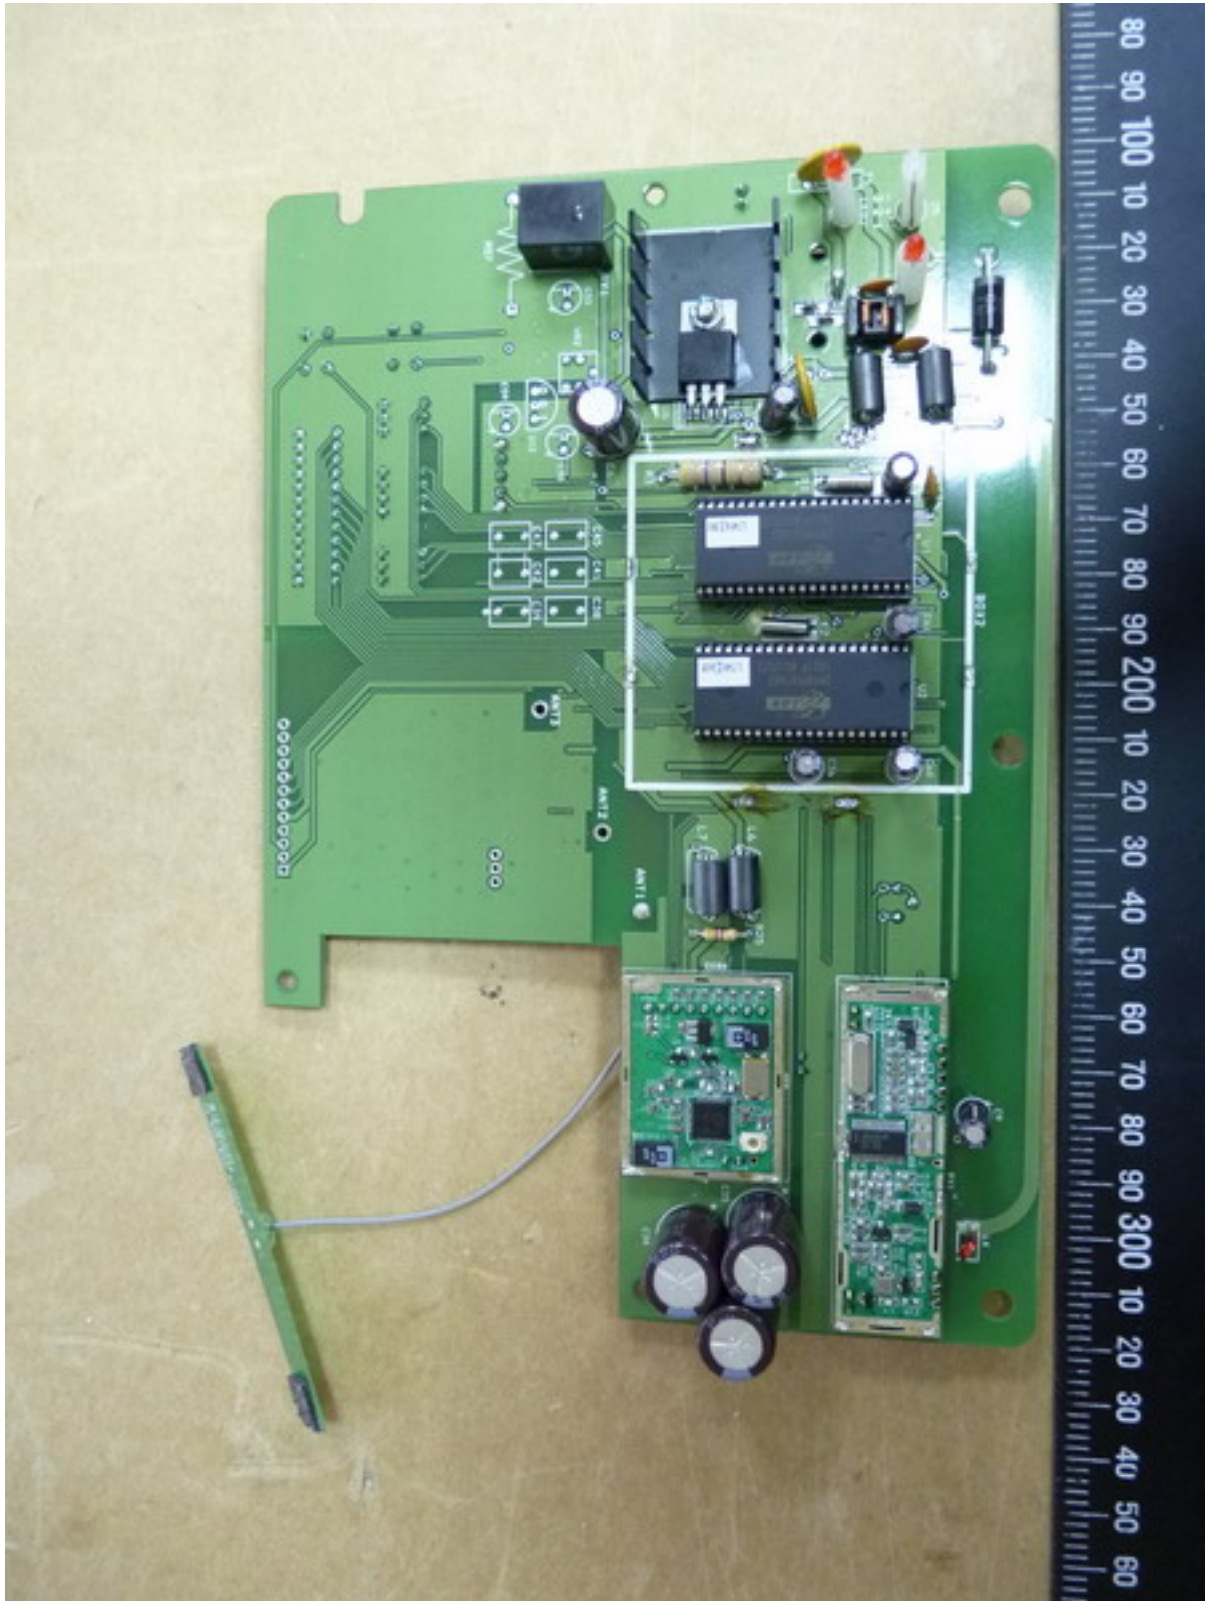

Registration number: W6M21206-12540-FCC
FCC ID: GX9LT

Internal Photos

Worldwide Testing Services(Taiwan) Co., Ltd.

Registration number: W6M21206-12540-FCC
FCC ID: GX9LT

Registration number: W6M21206-12540-FCC
FCC ID: GX9LT

Registration number: W6M21206-12540-FCC
FCC ID: GX9LT

Worldwide Testing Services(Taiwan) Co., Ltd.

Registration number: W6M21206-12540-FCC
FCC ID: GX9LT

Registration number: W6M21206-12540-FCC
FCC ID: GX9LT