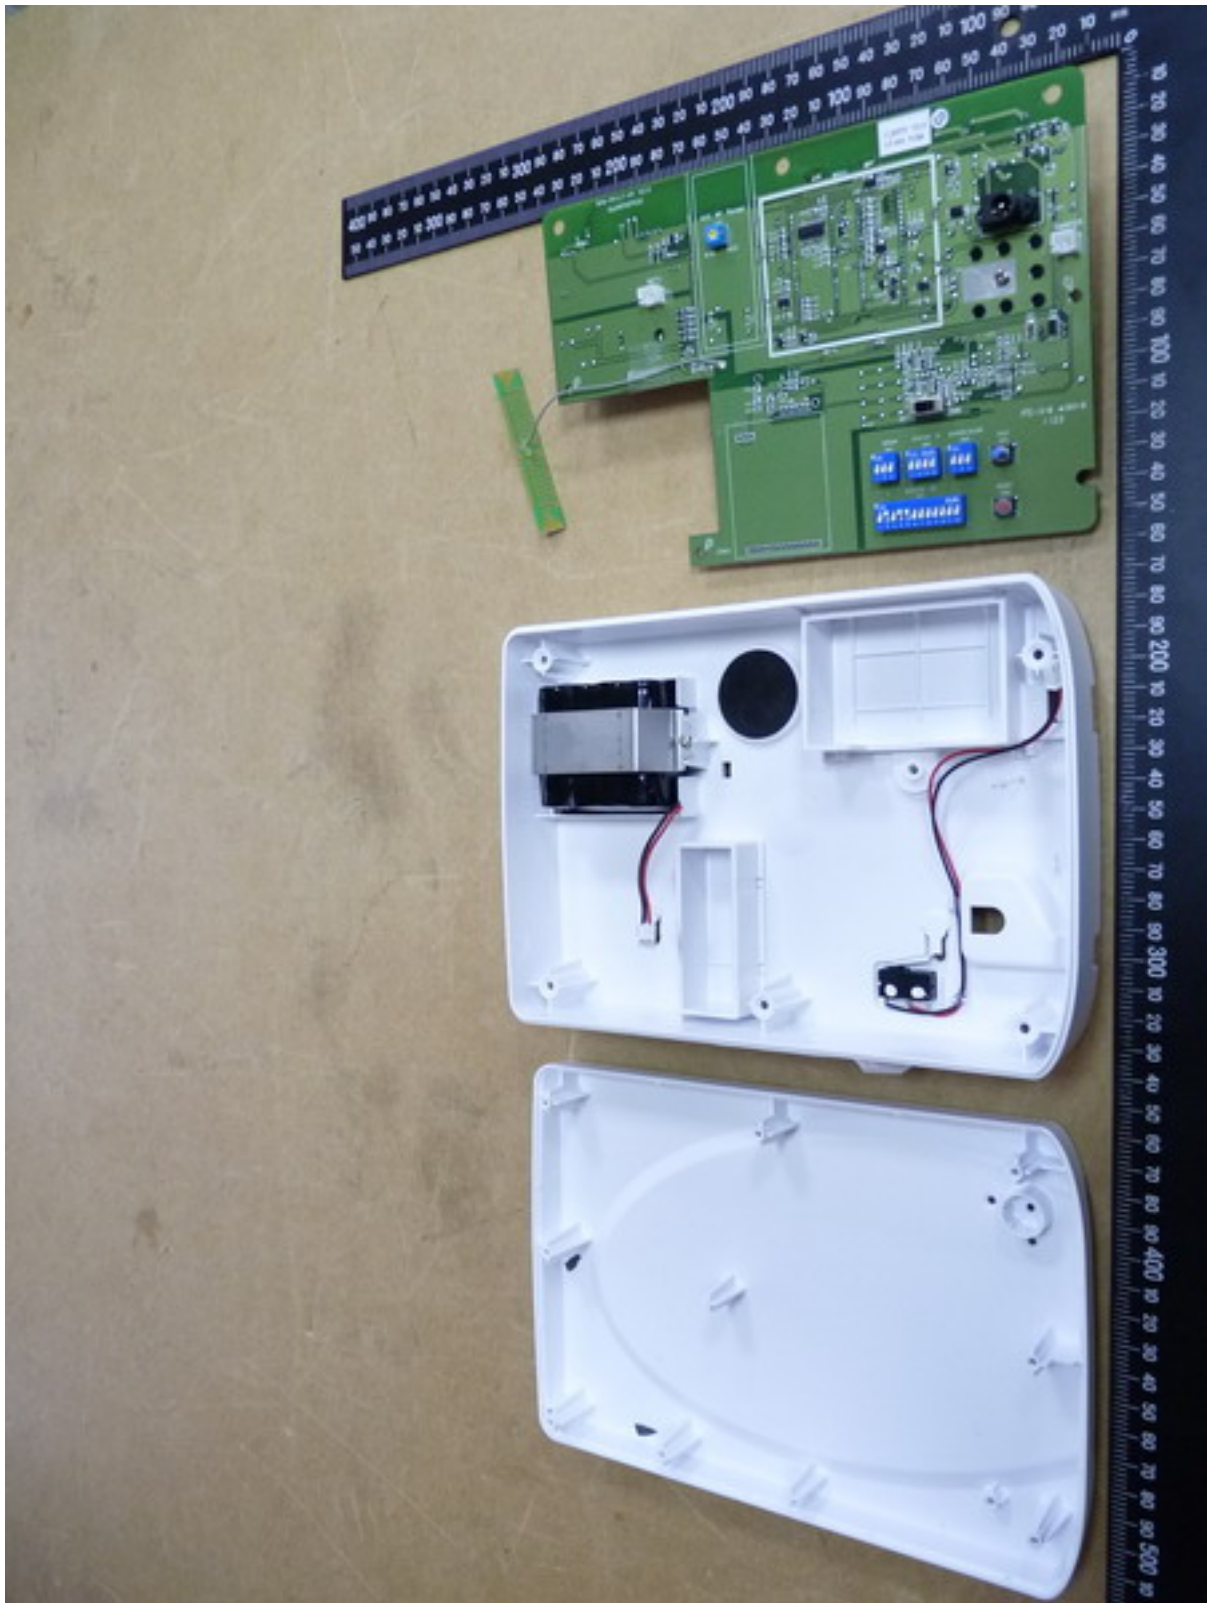

Registration number: W6M21206-12540-FCC
FCC ID: GX9LT

Internal Photos

Worldwide Testing Services(Taiwan) Co., Ltd.

Registration number: W6M21206-12540-FCC
FCC ID: GX9LT

Registration number: W6M21206-12540-FCC
FCC ID: GX9LT