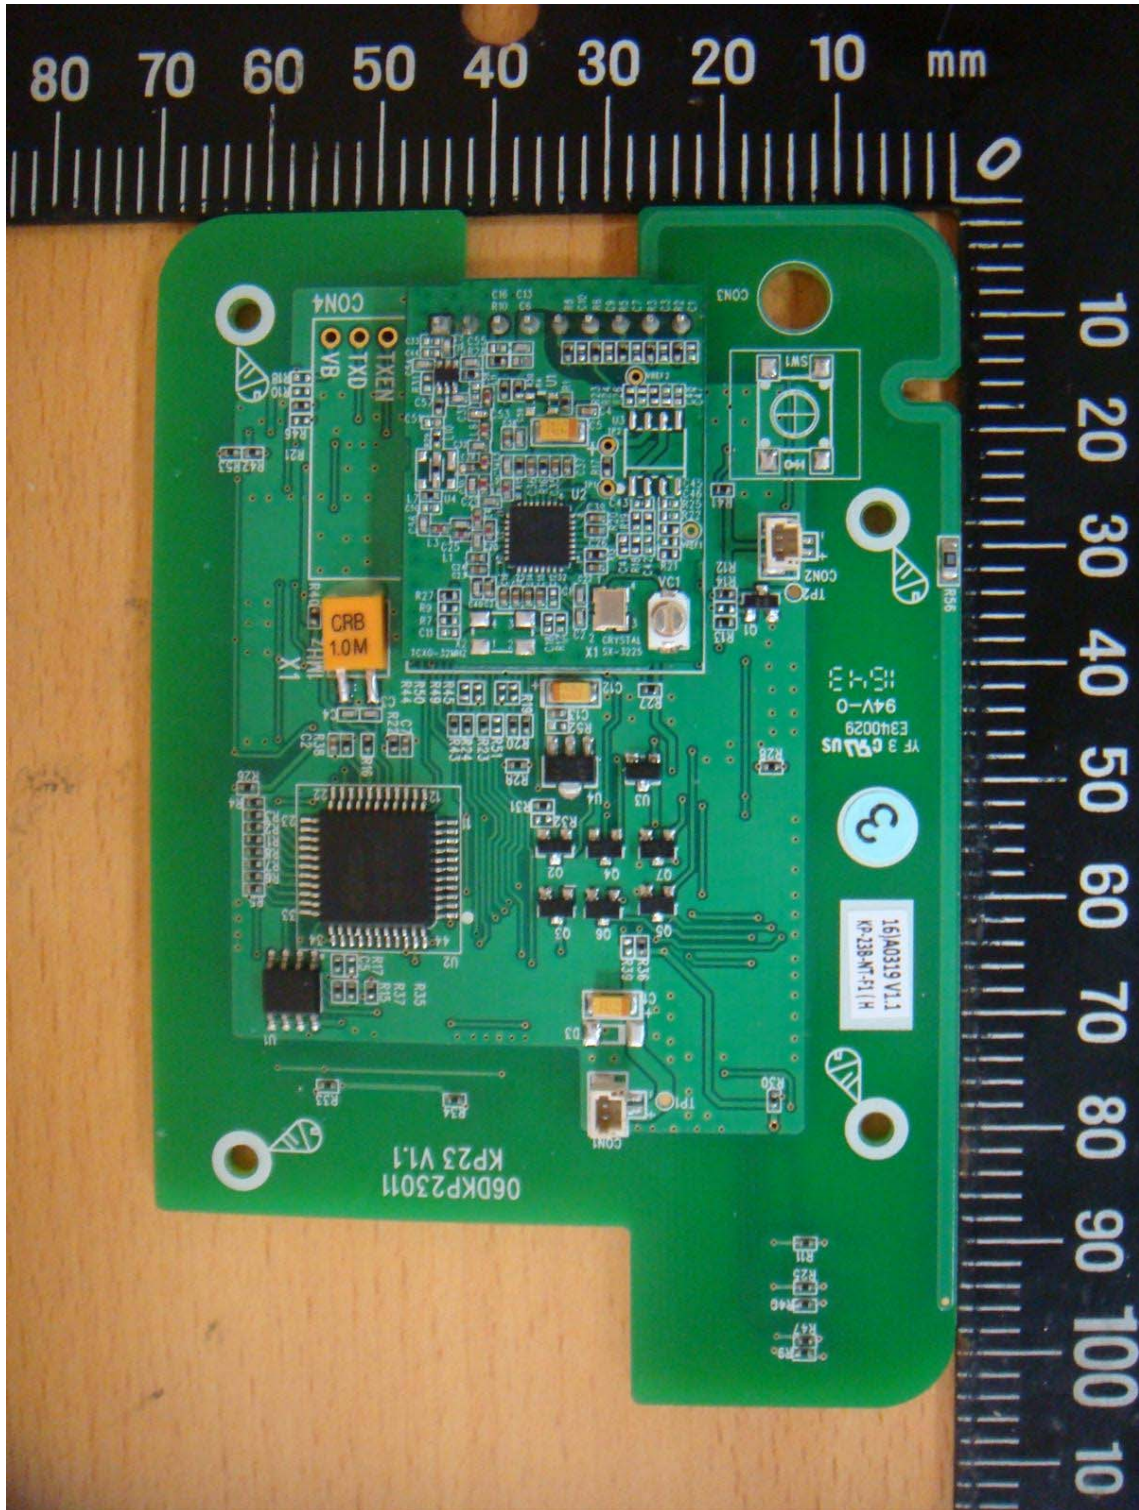

Registration number: W6M21611-16421-C-1
FCC ID: GX9KPF1

Internal Photos

Registration number: W6M21611-16421-C-1
FCC ID: GX9KPF1

Worldwide Testing Services(Taiwan) Co., Ltd.

Registration number: W6M21611-16421-C-1
FCC ID: GX9KPF1

Registration number: W6M21611-16421-C-1
FCC ID: GX9KPF1

Registration number: W6M21611-16421-C-1
FCC ID: GX9KPF1

Registration number: W6M21611-16421-C-1
FCC ID: GX9KPF1