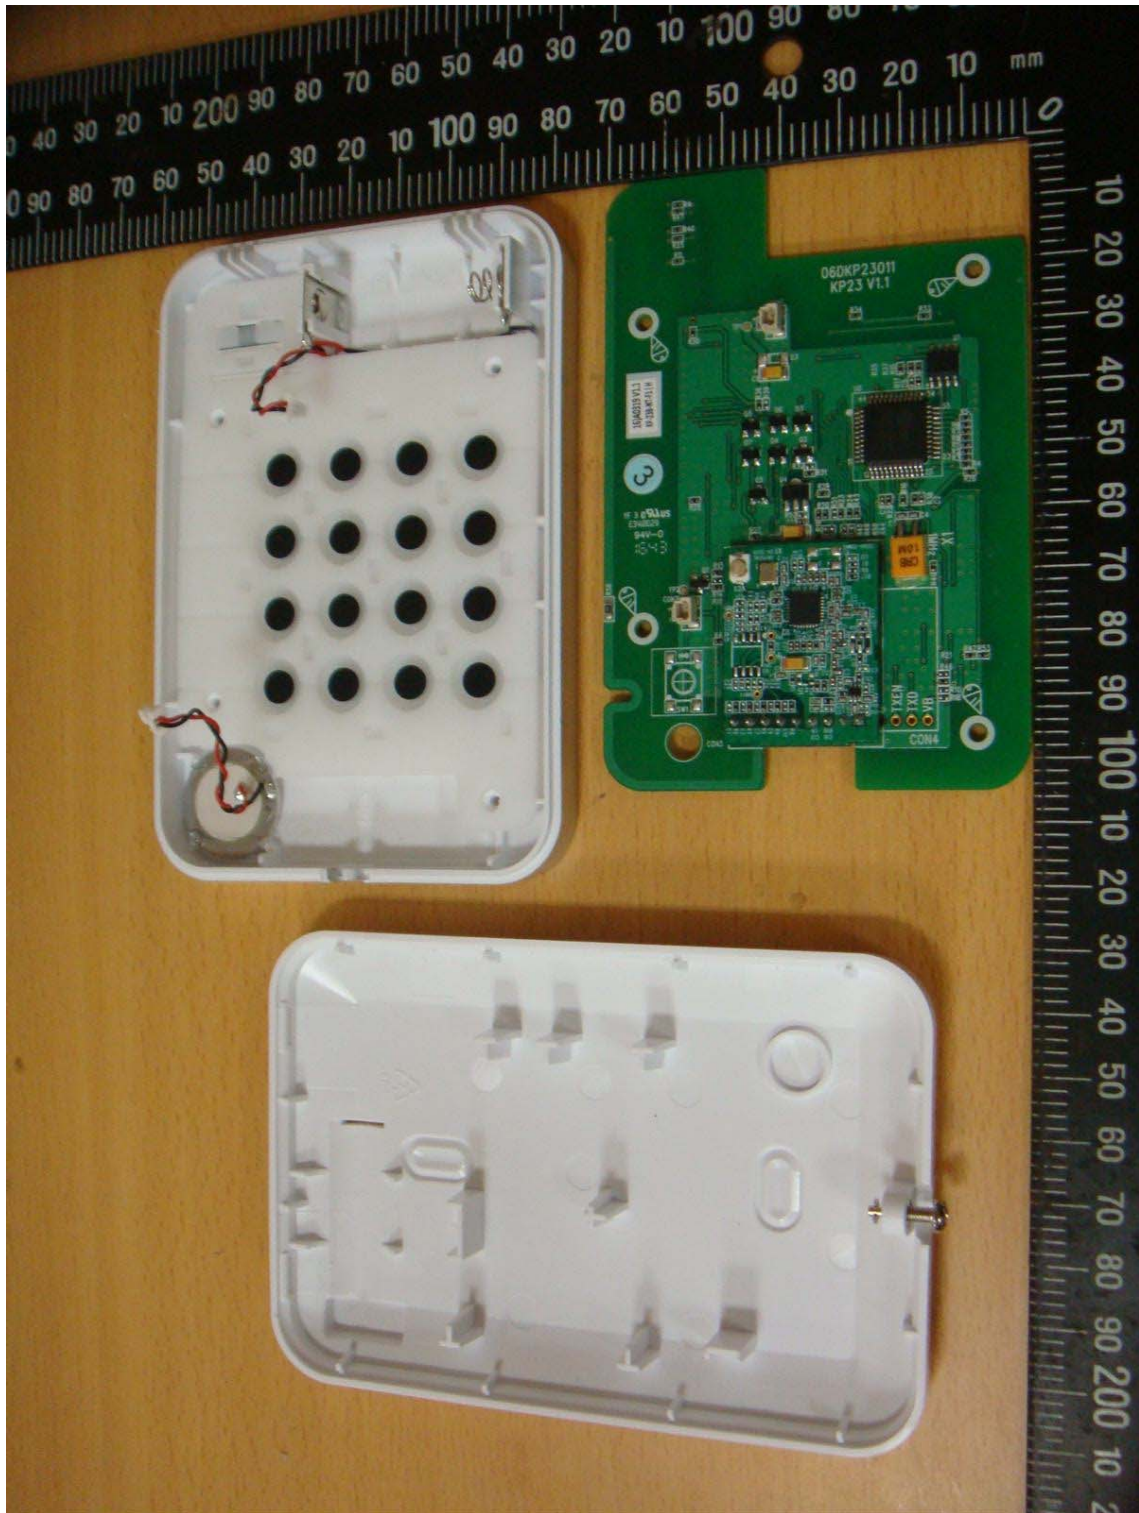

Registration number: W6M21611-16421-C-1
FCC ID: GX9KPF1

Internal Photos

Registration number: W6M21611-16421-C-1
FCC ID: GX9KPF1

Worldwide Testing Services(Taiwan) Co., Ltd.

Registration number: W6M21611-16421-C-1
FCC ID: GX9KPF1