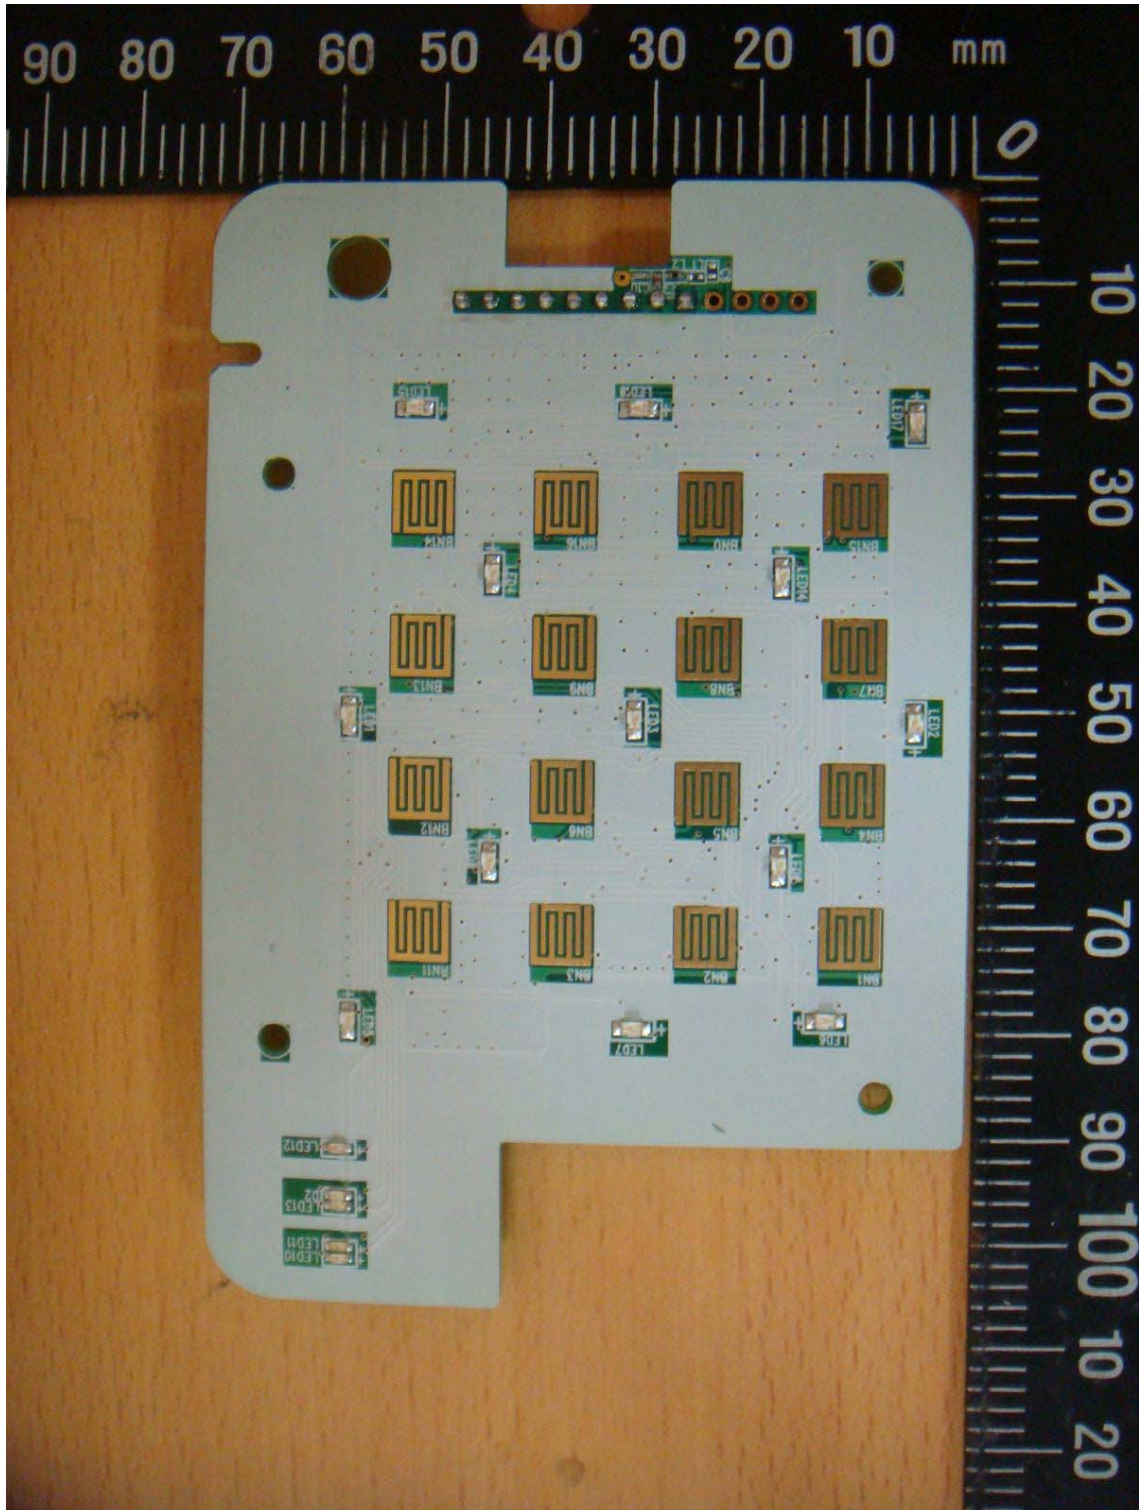

Registration number: W6M21611-16421-C-1
FCC ID: GX9KPF1

Internal Photos

Registration number: W6M21611-16421-C-1
FCC ID: GX9KPF1

Worldwide Testing Services(Taiwan) Co., Ltd.

Registration number: W6M21611-16421-C-1
FCC ID: GX9KPF1

Registration number: W6M21611-16421-C-1
FCC ID: GX9KPF1

Registration number: W6M21611-16421-C-1
FCC ID: GX9KPF1

Registration number: W6M21611-16421-C-1
FCC ID: GX9KPF1