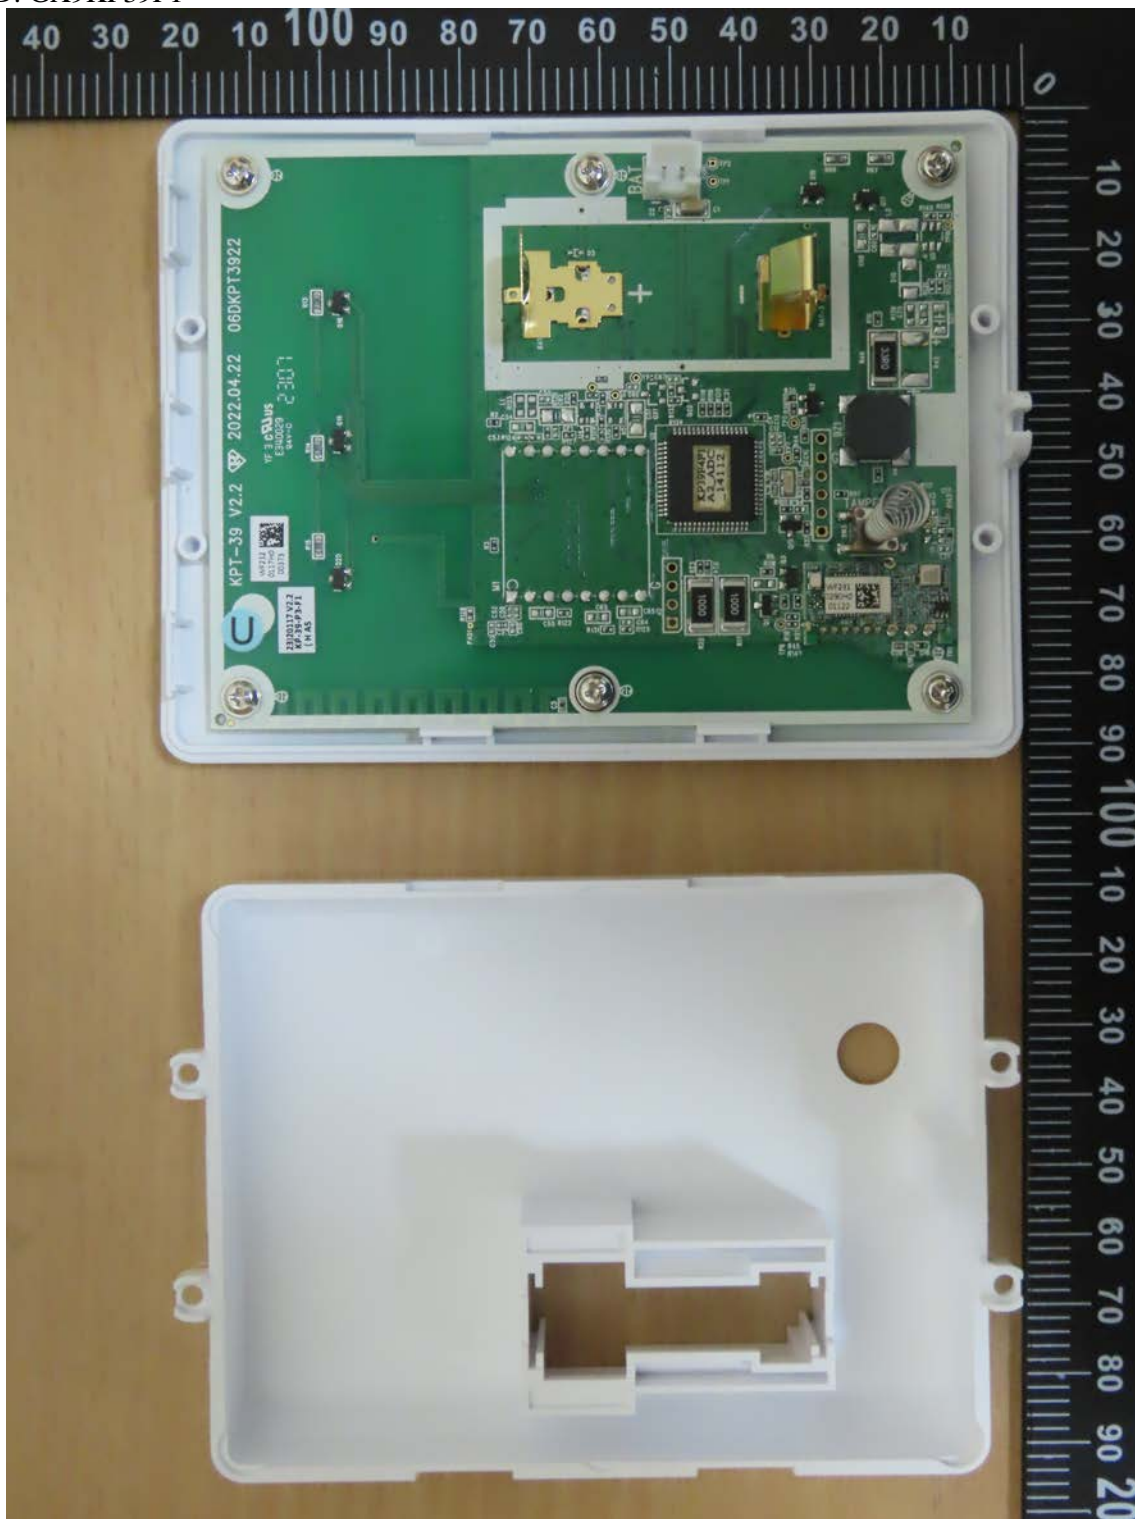

Registration number: W6M22306-22734-FCC

FCC ID: GX9KP39F1

Internal Photos

Round

Registration number: W6M22306-22734-FCC  
FCC ID: GX9KP39F1

Registration number: W6M22306-22734-FCC  
FCC ID: GX9KP39F1

Registration number: W6M22306-22734-FCC  
 FCC ID: GX9KP39F1

Registration number: W6M22306-22734-FCC  
FCC ID: GX9KP39F1

Registration number: W6M22306-22734-FCC  
FCC ID: GX9KP39F1

Registration number: W6M22306-22734-FCC

FCC ID: GX9KP39F1

Square

Registration number: W6M22306-22734-FCC  
 FCC ID: GX9KP39F1