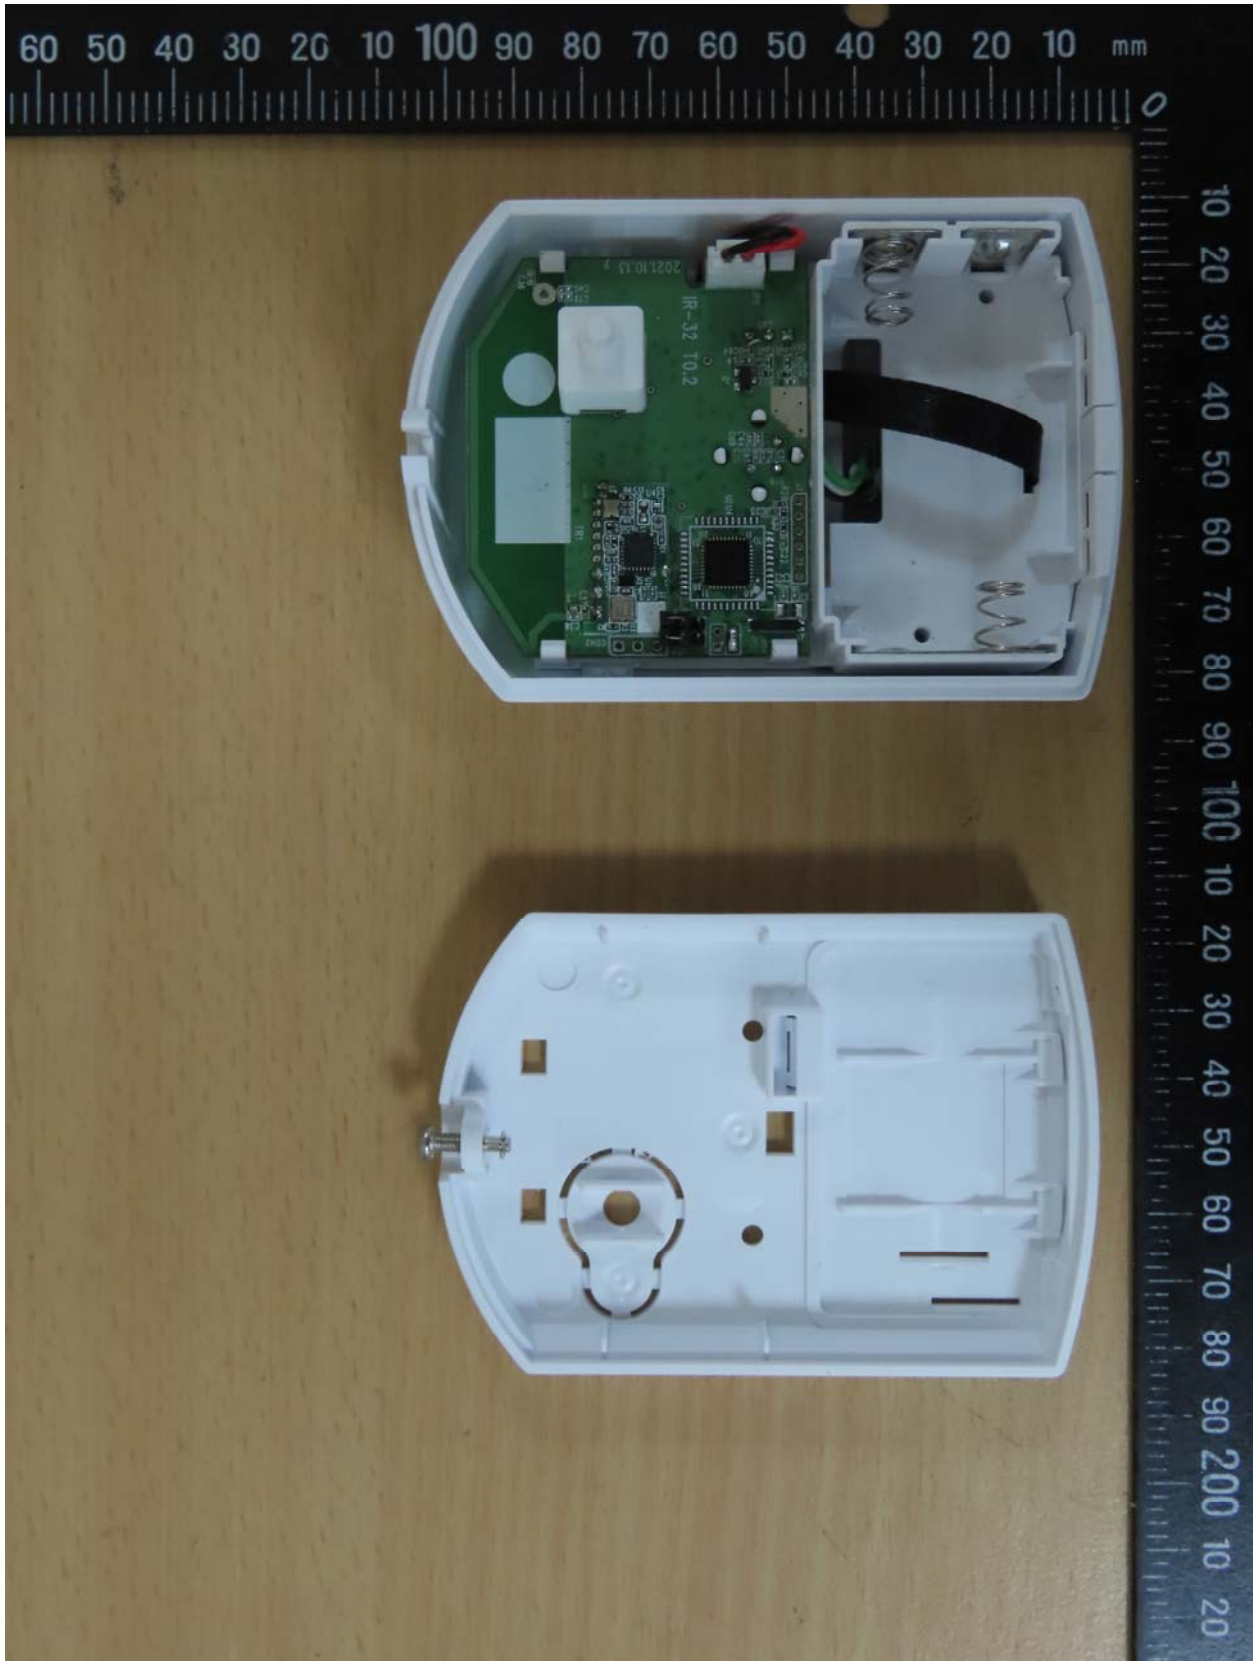

Registration number: W6M22111-21411-FCC

FCC ID: GX9IR32F1919

Internal Photos

Registration number: W6M22111-21411-FCC
FCC ID: GX9IR32F1919

Registration number: W6M22111-21411-FCC
FCC ID: GX9IR32F1919

Registration number: W6M22111-21411-FCC
FCC ID: GX9IR32F1919