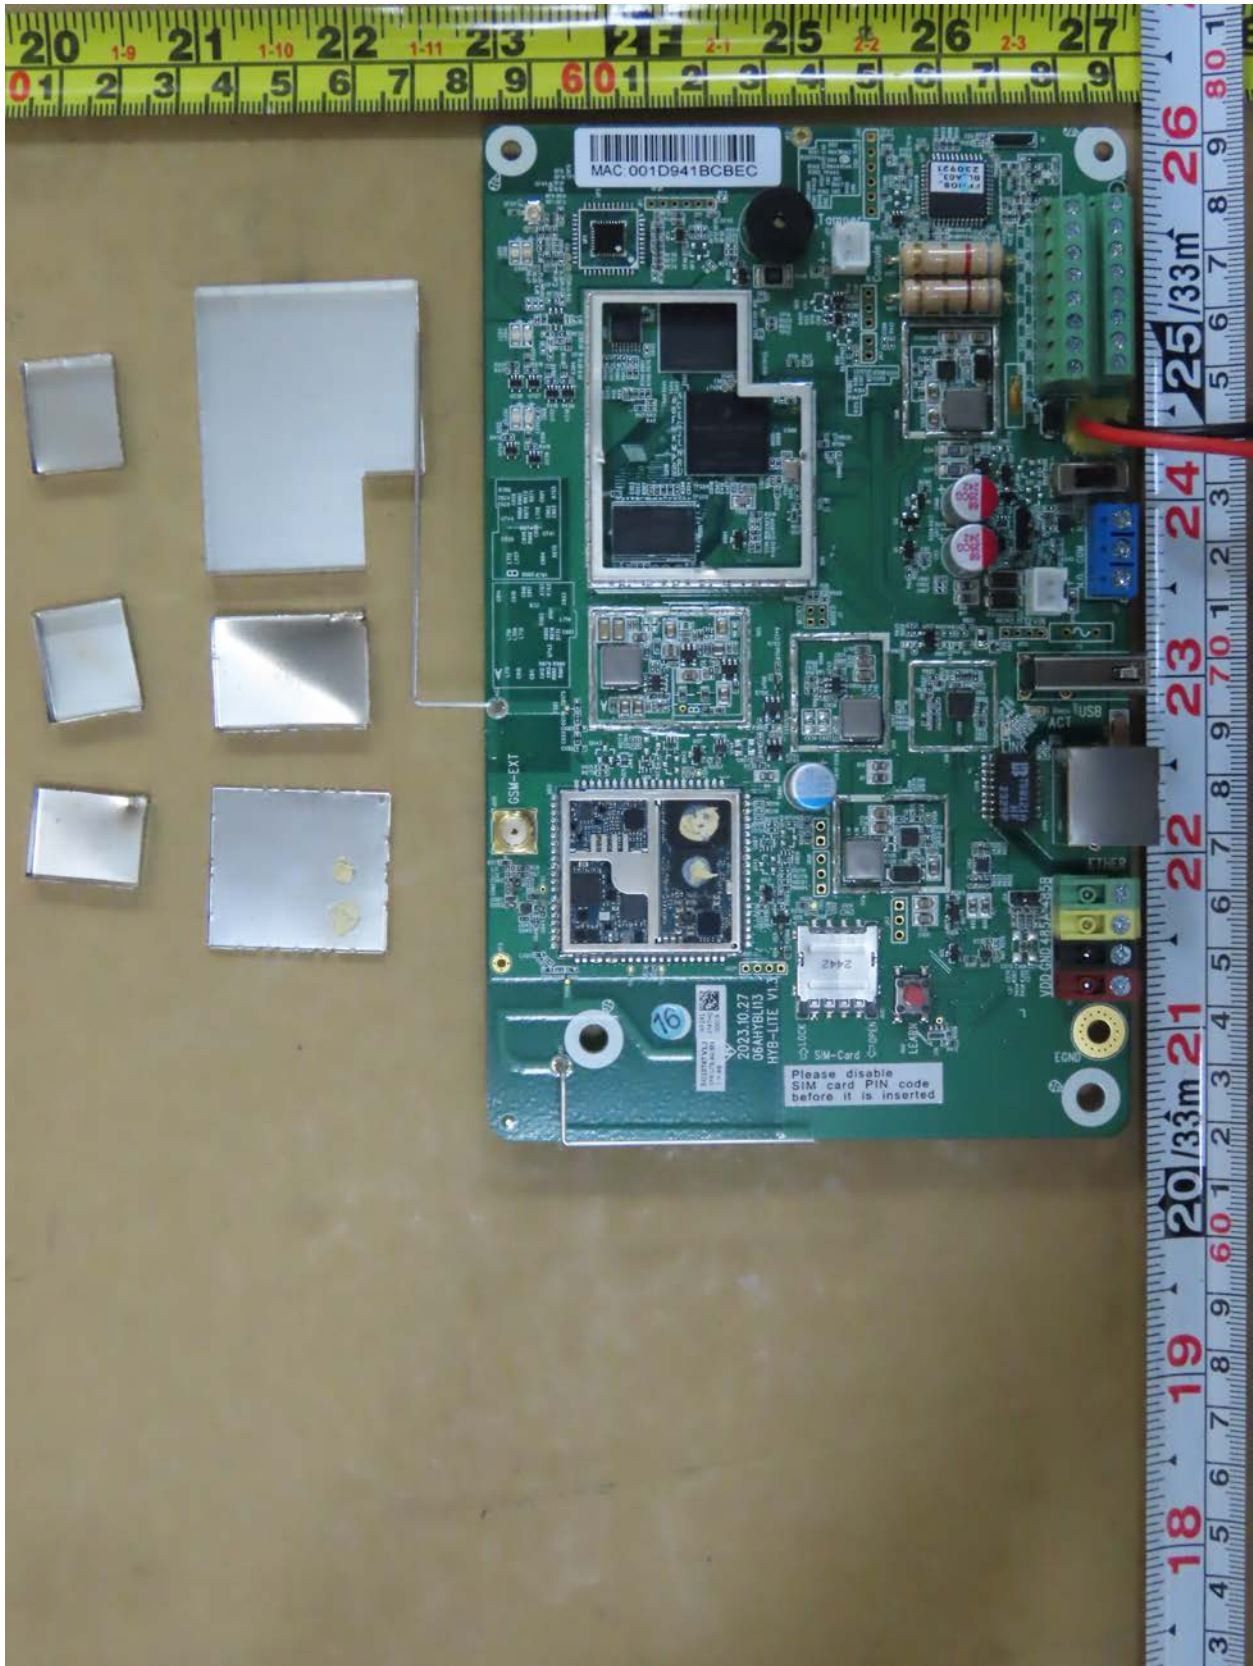

Registration number: W6M22410-23833-FCC
FCC ID: GX9HYBLI