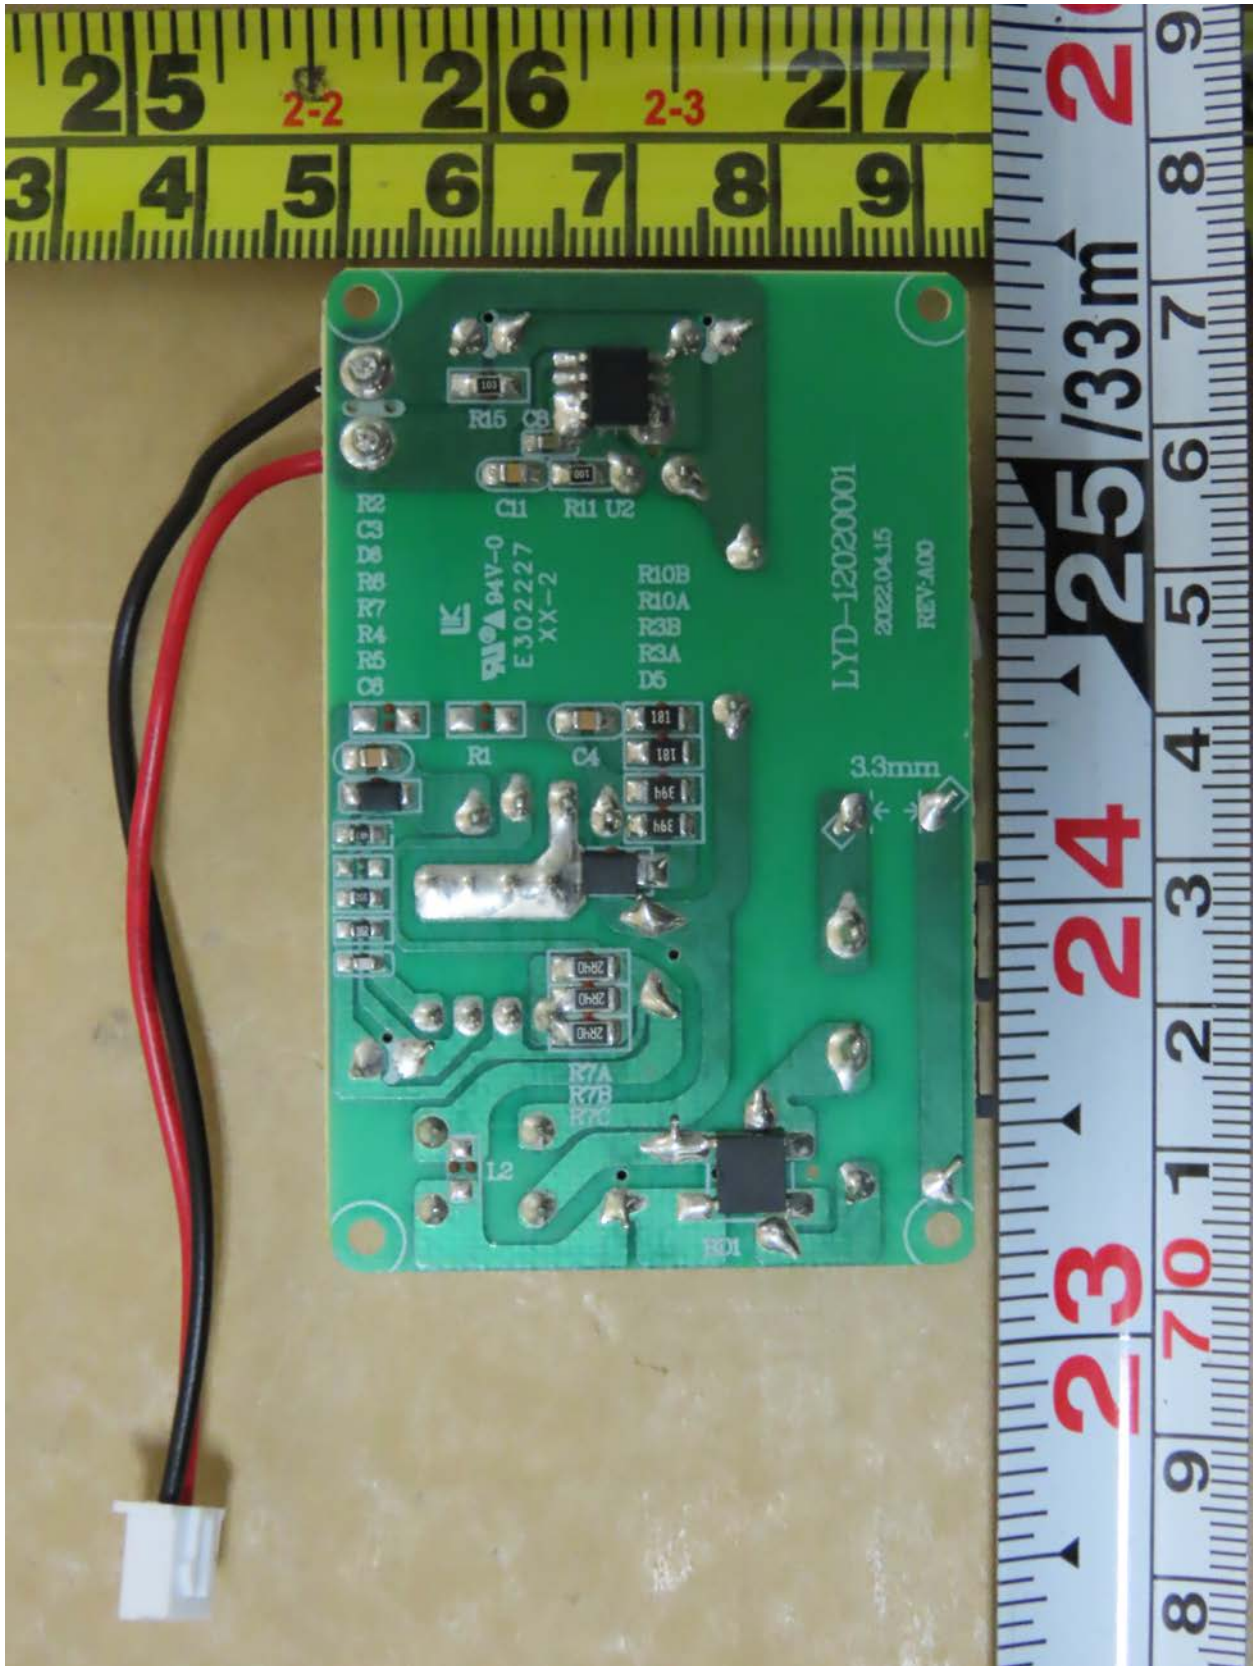

Registration number: W6M22410-23833-FCC
FCC ID: GX9HYBLI