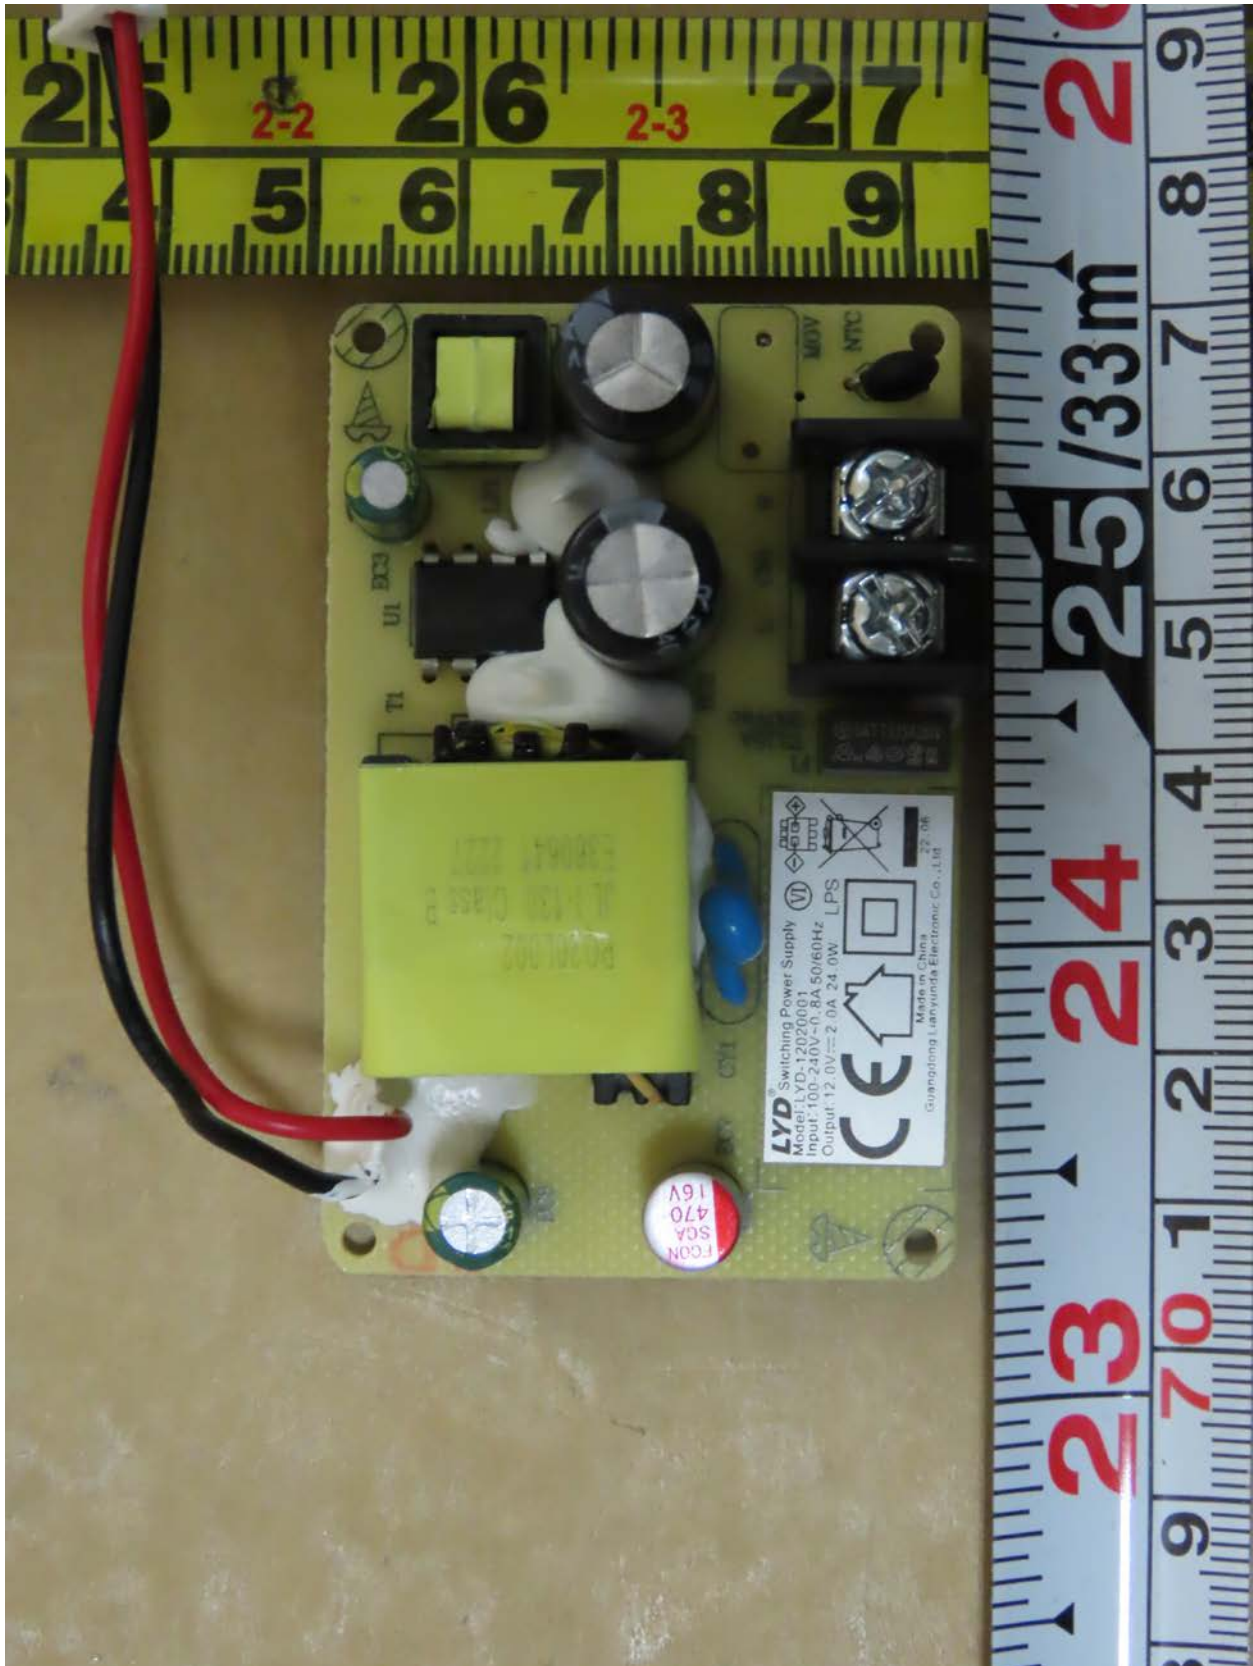

Worldwide Testing Services(Taiwan) Co., Ltd.

Registration number: W6M22410-23833-FCC
FCC ID: GX9HYBLI
Internal Photos

Registration number: W6M22410-23833-FCC
FCC ID: GX9HYBLI

Registration number: W6M22410-23833-FCC
FCC ID: GX9HYBLI