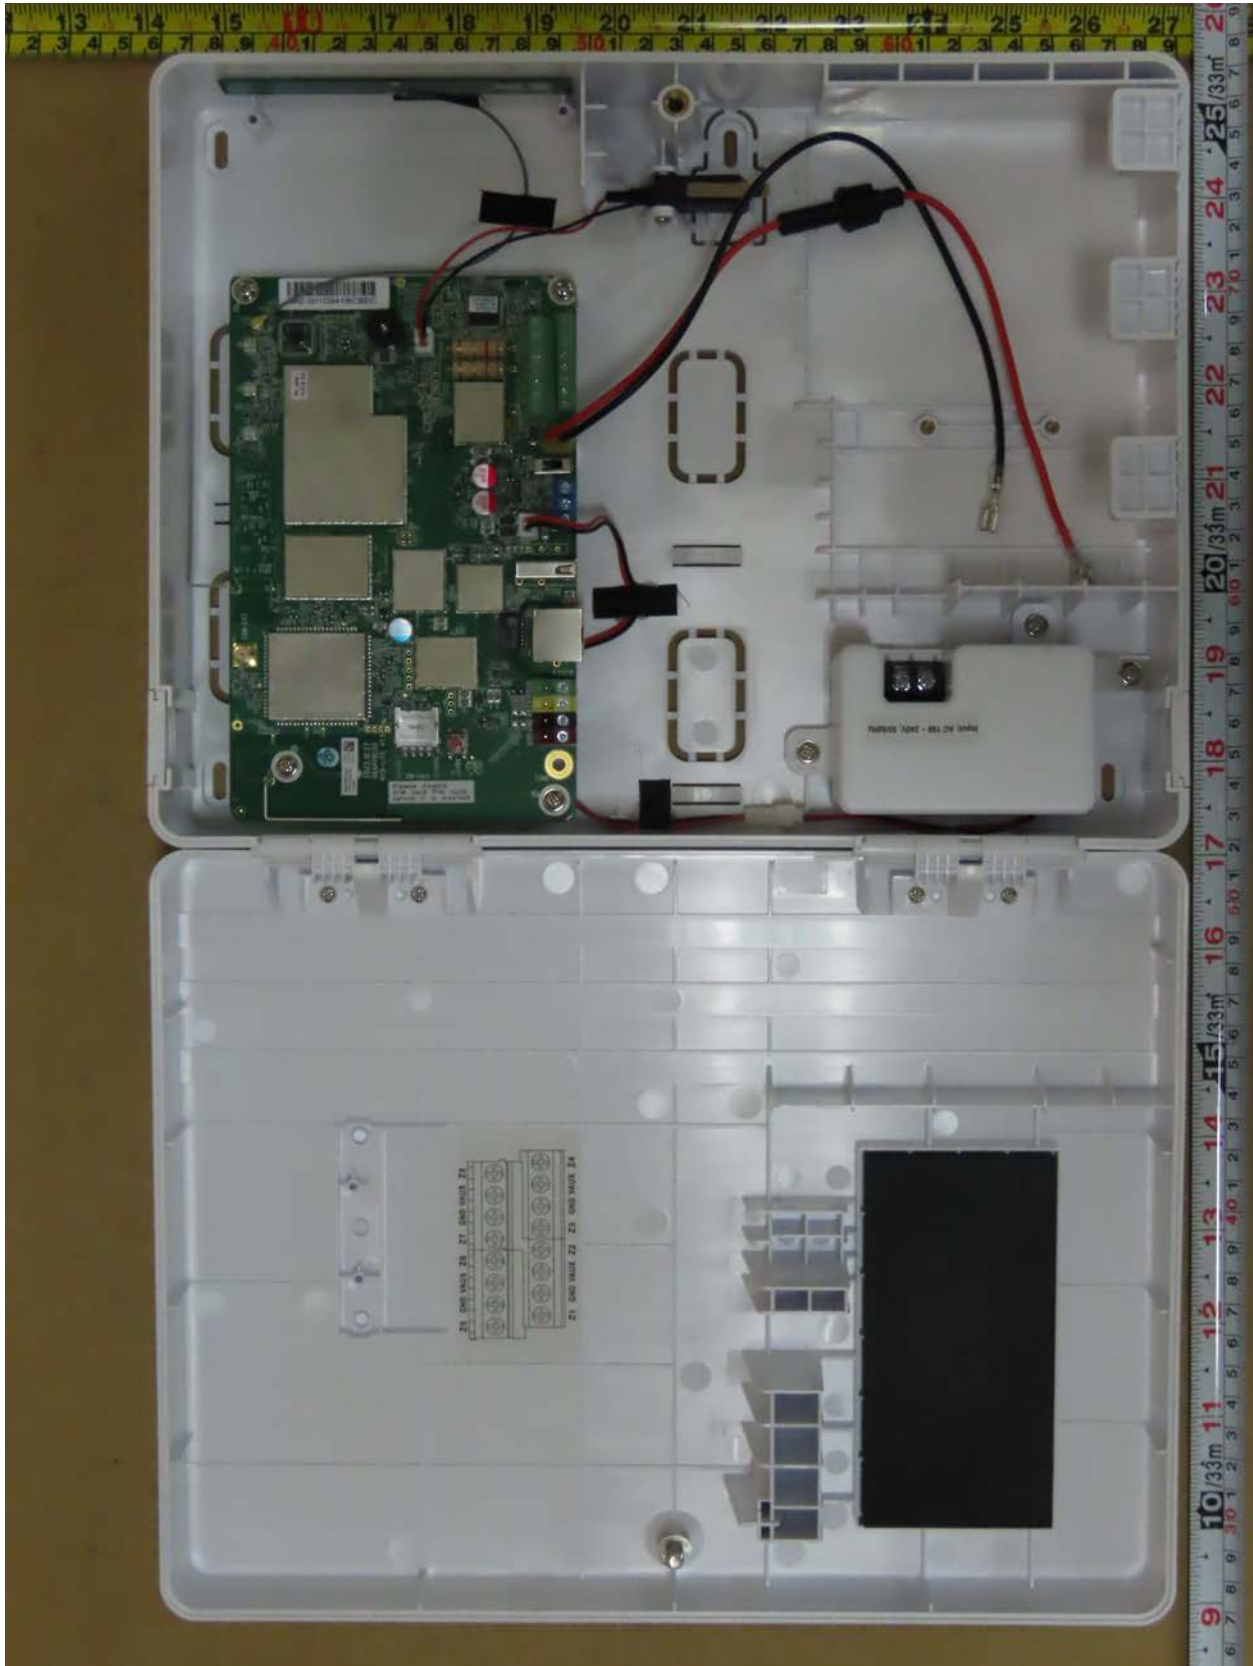

Worldwide Testing Services(Taiwan) Co., Ltd.

Registration number: W6M22410-23833-FCC
FCC ID: GX9HYBLI
Internal Photos

Registration number: W6M22410-23833-FCC
FCC ID: GX9HYBLI

Registration number: W6M22410-23833-FCC
FCC ID: GX9HYBLI