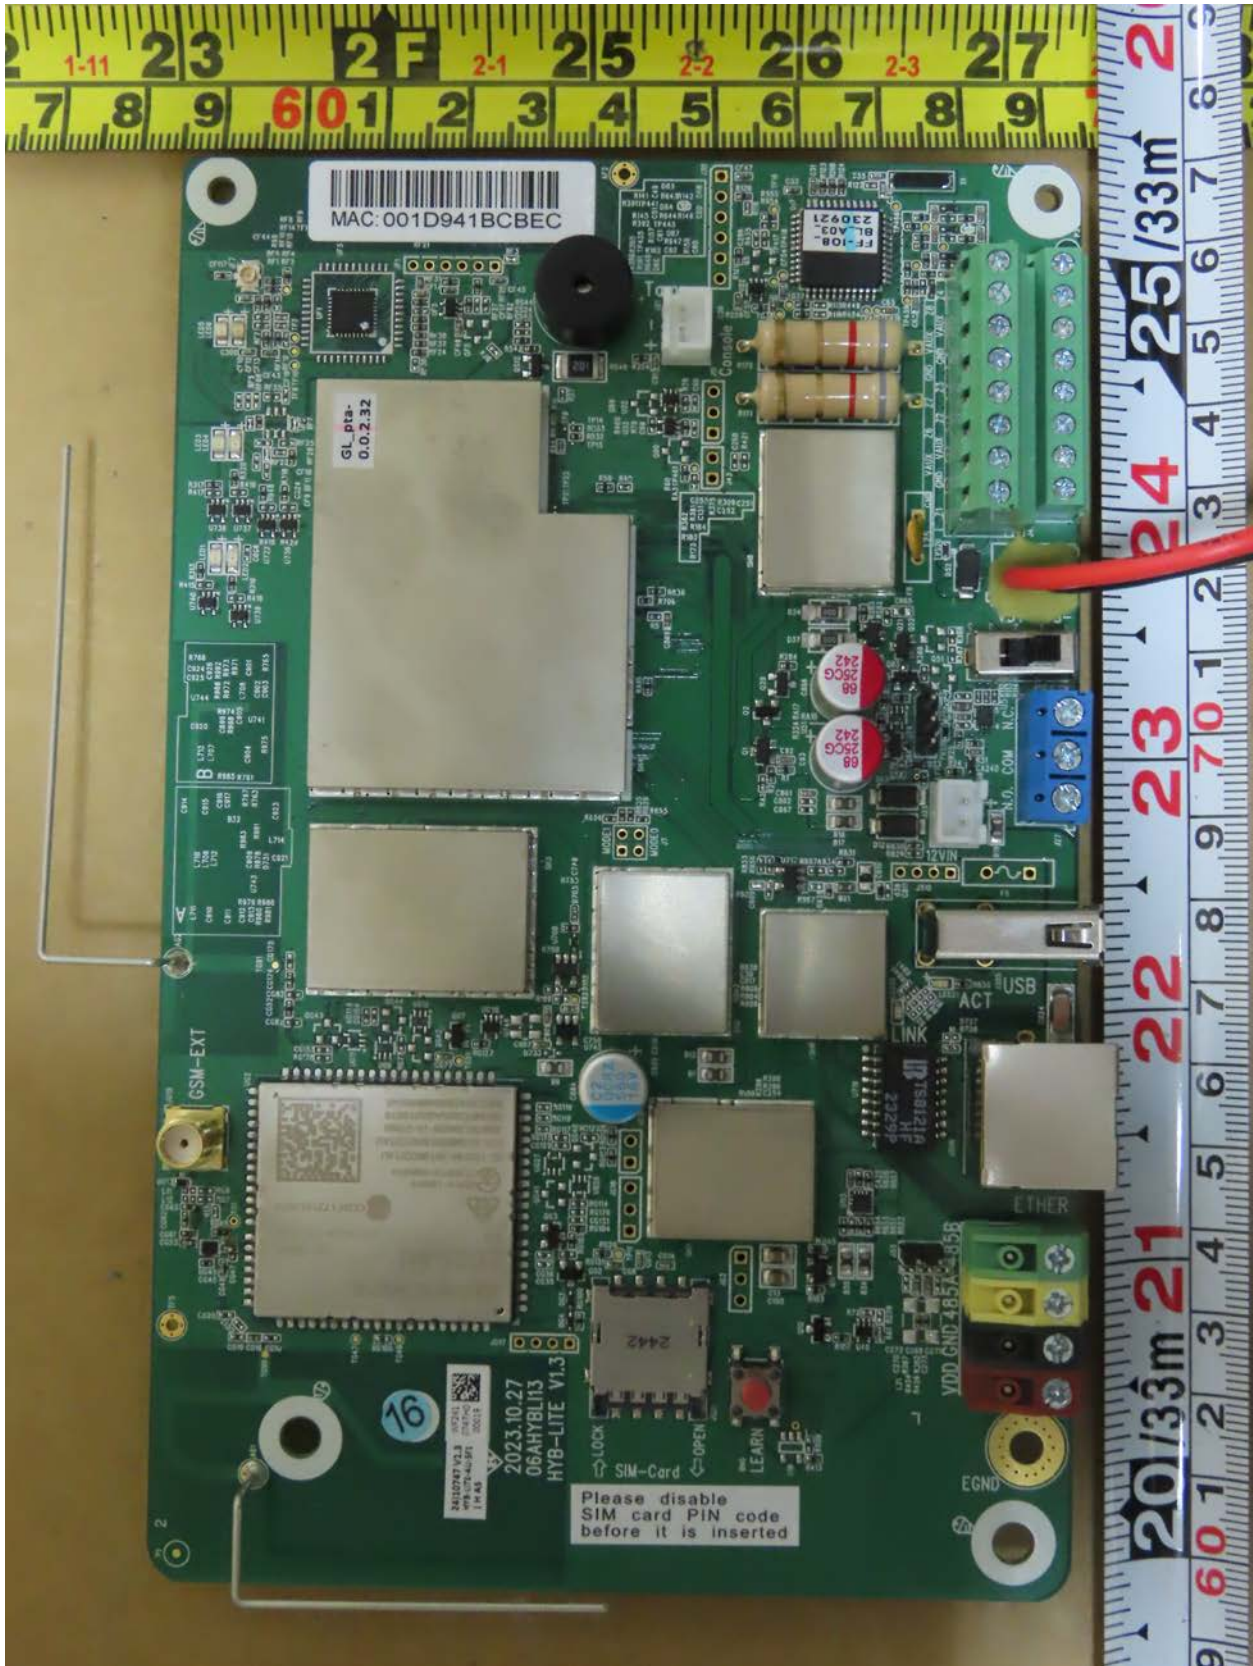

Registration number: W6M22410-23833-FCC
FCC ID: GX9HYBLI