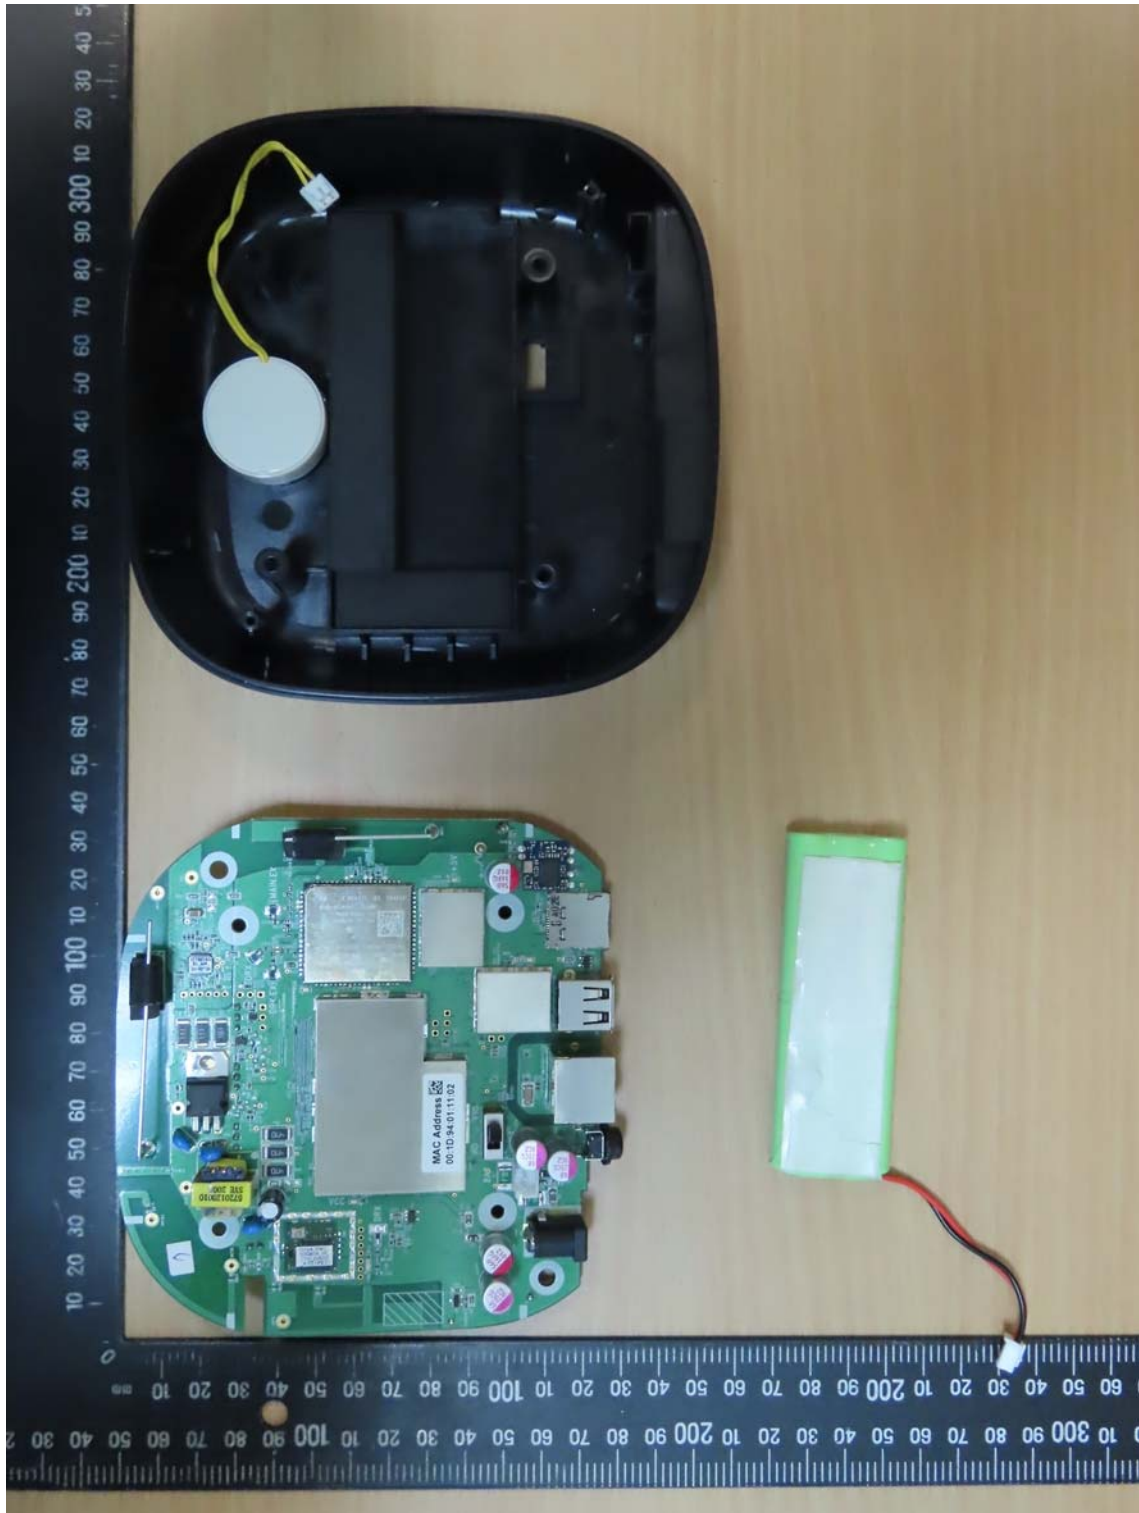

Registration number: W6M22003-19782-FCC

FCC ID: GX9HSGW3GDT32

Internal photos

Registration number: W6M22003-19782-FCC
FCC ID: GX9HSGW3GDT32

Registration number: W6M22003-19782-FCC
FCC ID: GX9HSGW3GDT32

Registration number: W6M22003-19782-FCC
FCC ID: GX9HSGW3GDT32