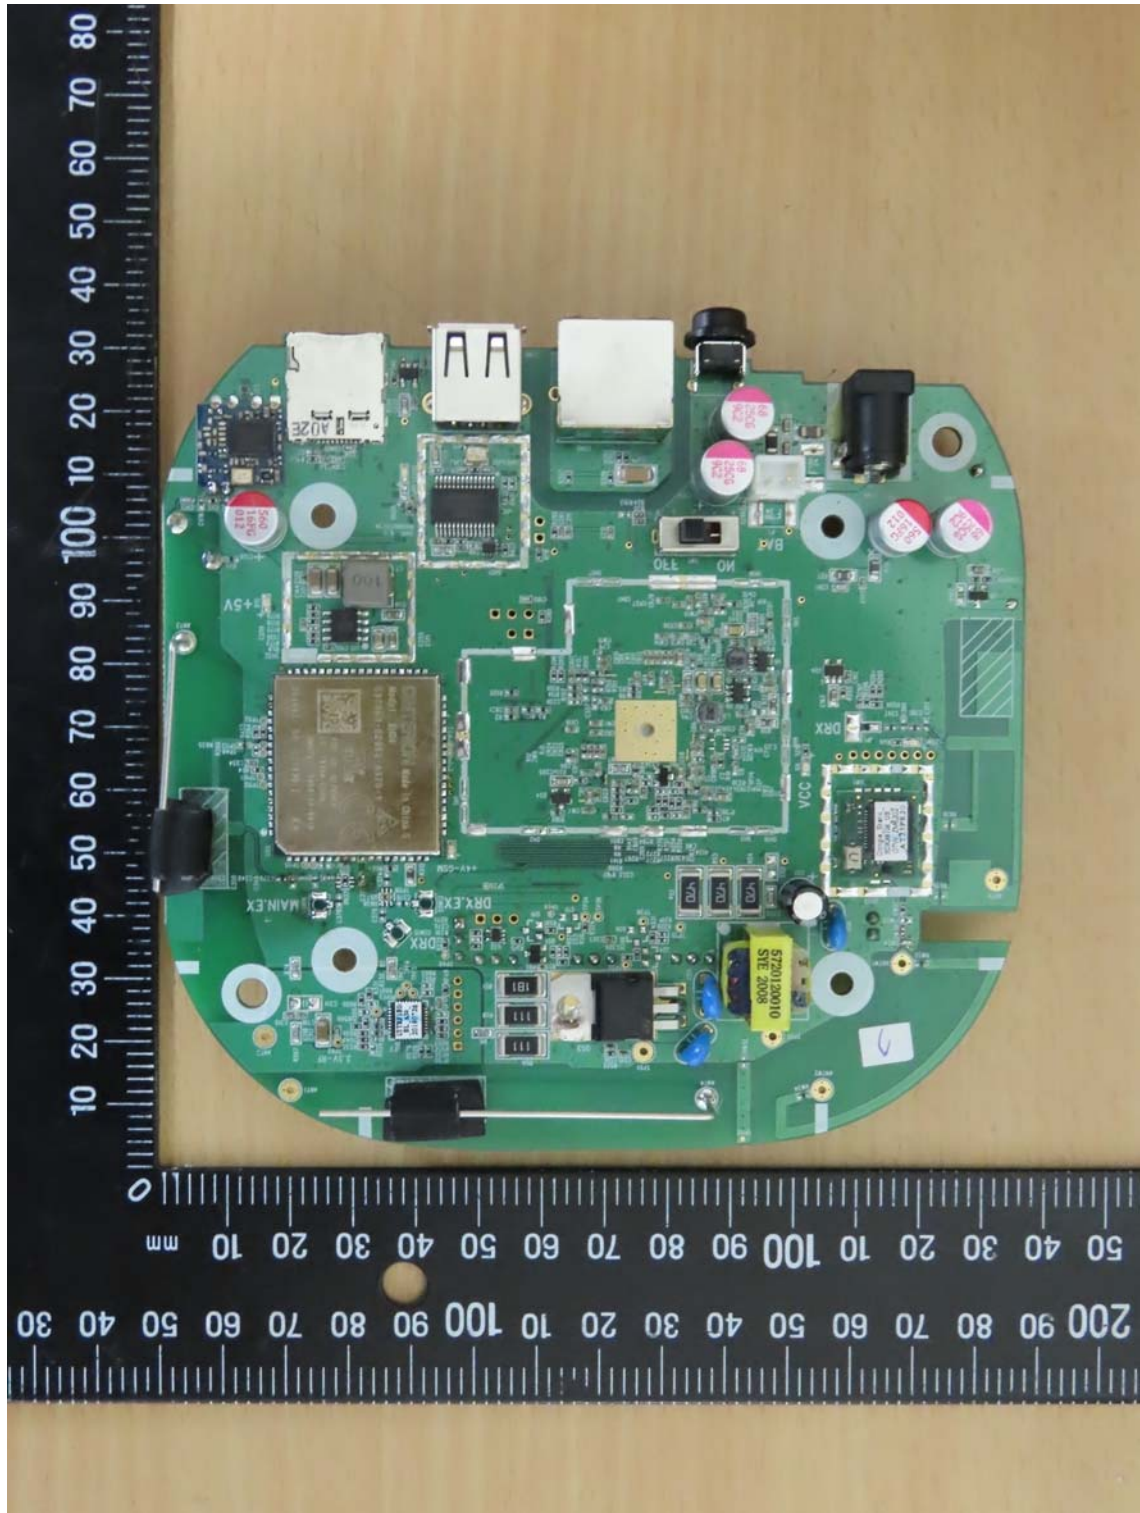

Registration number: W6M22003-19782-FCC

FCC ID: GX9HSGW3GDT32

Internal photos

Registration number: W6M22003-19782-FCC
FCC ID: GX9HSGW3GDT32

Registration number: W6M22003-19782-FCC
FCC ID: GX9HSGW3GDT32

Registration number: W6M22003-19782-FCC
FCC ID: GX9HSGW3GDT32

Registration number: W6M22003-19782-FCC
FCC ID: GX9HSGW3GDT32

Registration number: W6M22003-19782-FCC
FCC ID: GX9HSGW3GDT32

Registration number: W6M22003-19782-FCC
FCC ID: GX9HSGW3GDT32

Registration number: W6M22003-19782-FCC
FCC ID: GX9HSGW3GDT32