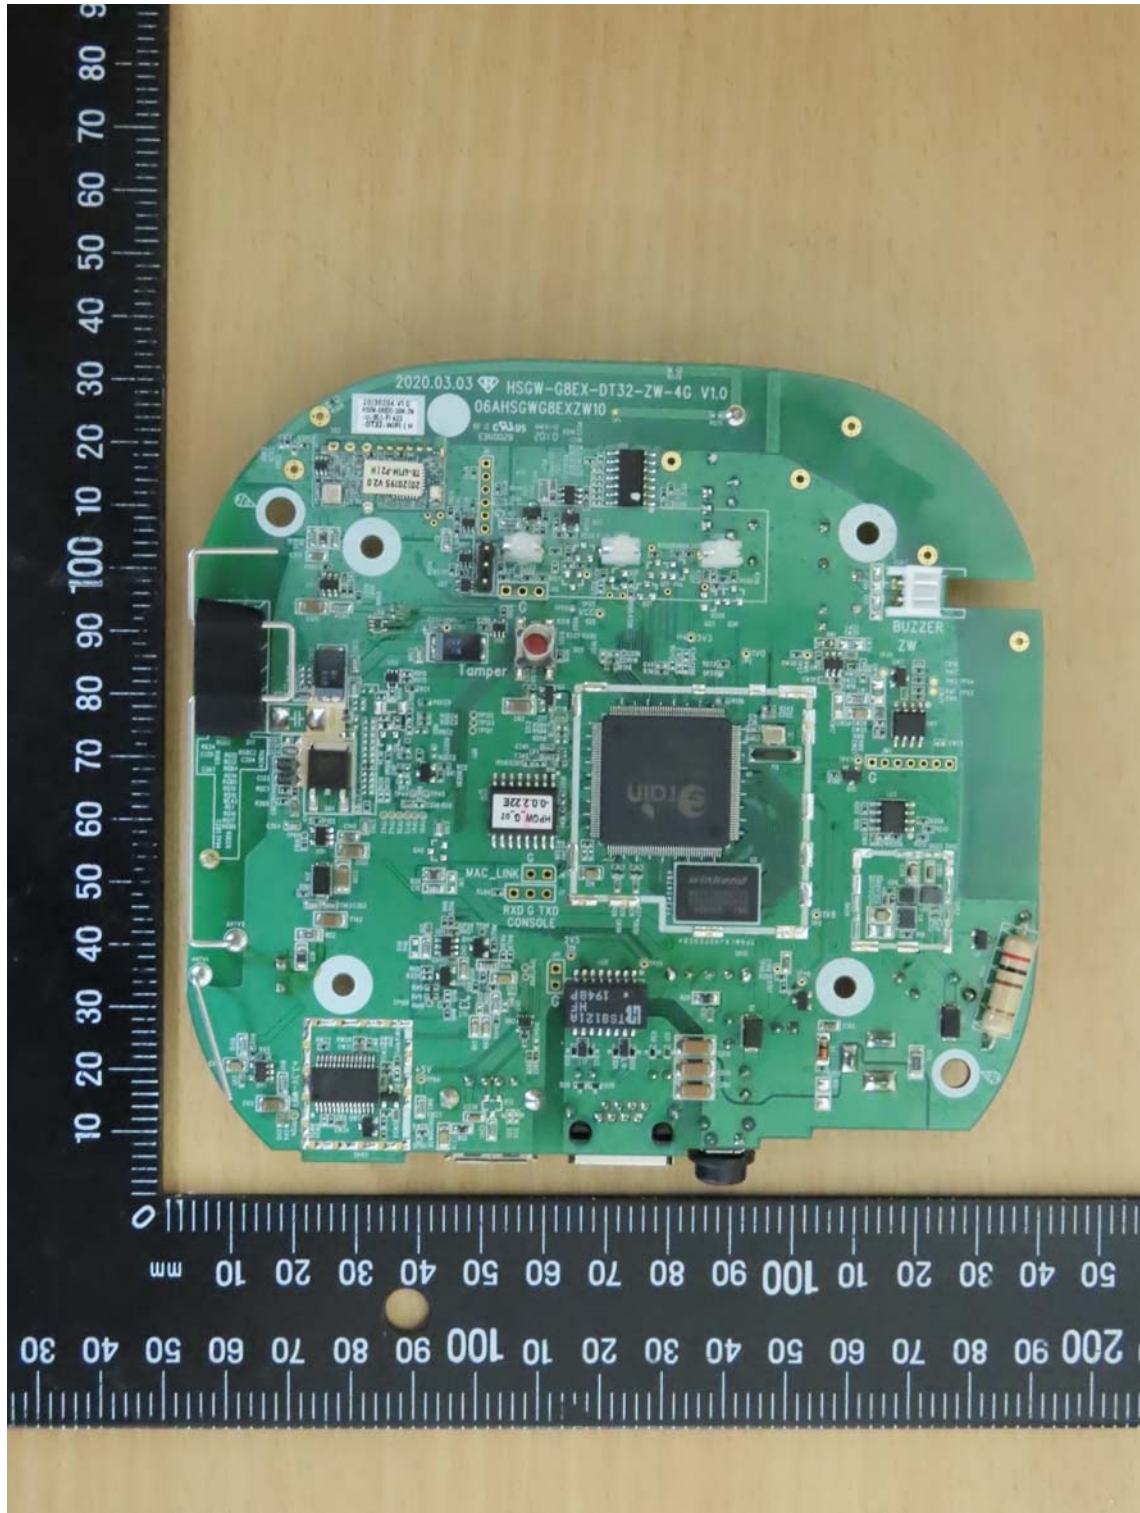

Registration number: W6M22003-19782-FCC

FCC ID: GX9HSGW3GDT32

Internal photos

Registration number: W6M22003-19782-FCC
FCC ID: GX9HSGW3GDT32

Registration number: W6M22003-19782-FCC
FCC ID: GX9HSGW3GDT32

Registration number: W6M22003-19782-FCC
FCC ID: GX9HSGW3GDT32

Registration number: W6M22003-19782-FCC
FCC ID: GX9HSGW3GDT32

Registration number: W6M22003-19782-FCC
FCC ID: GX9HSGW3GDT32

Registration number: W6M22003-19782-FCC
FCC ID: GX9HSGW3GDT32

Registration number: W6M22003-19782-FCC
FCC ID: GX9HSGW3GDT32