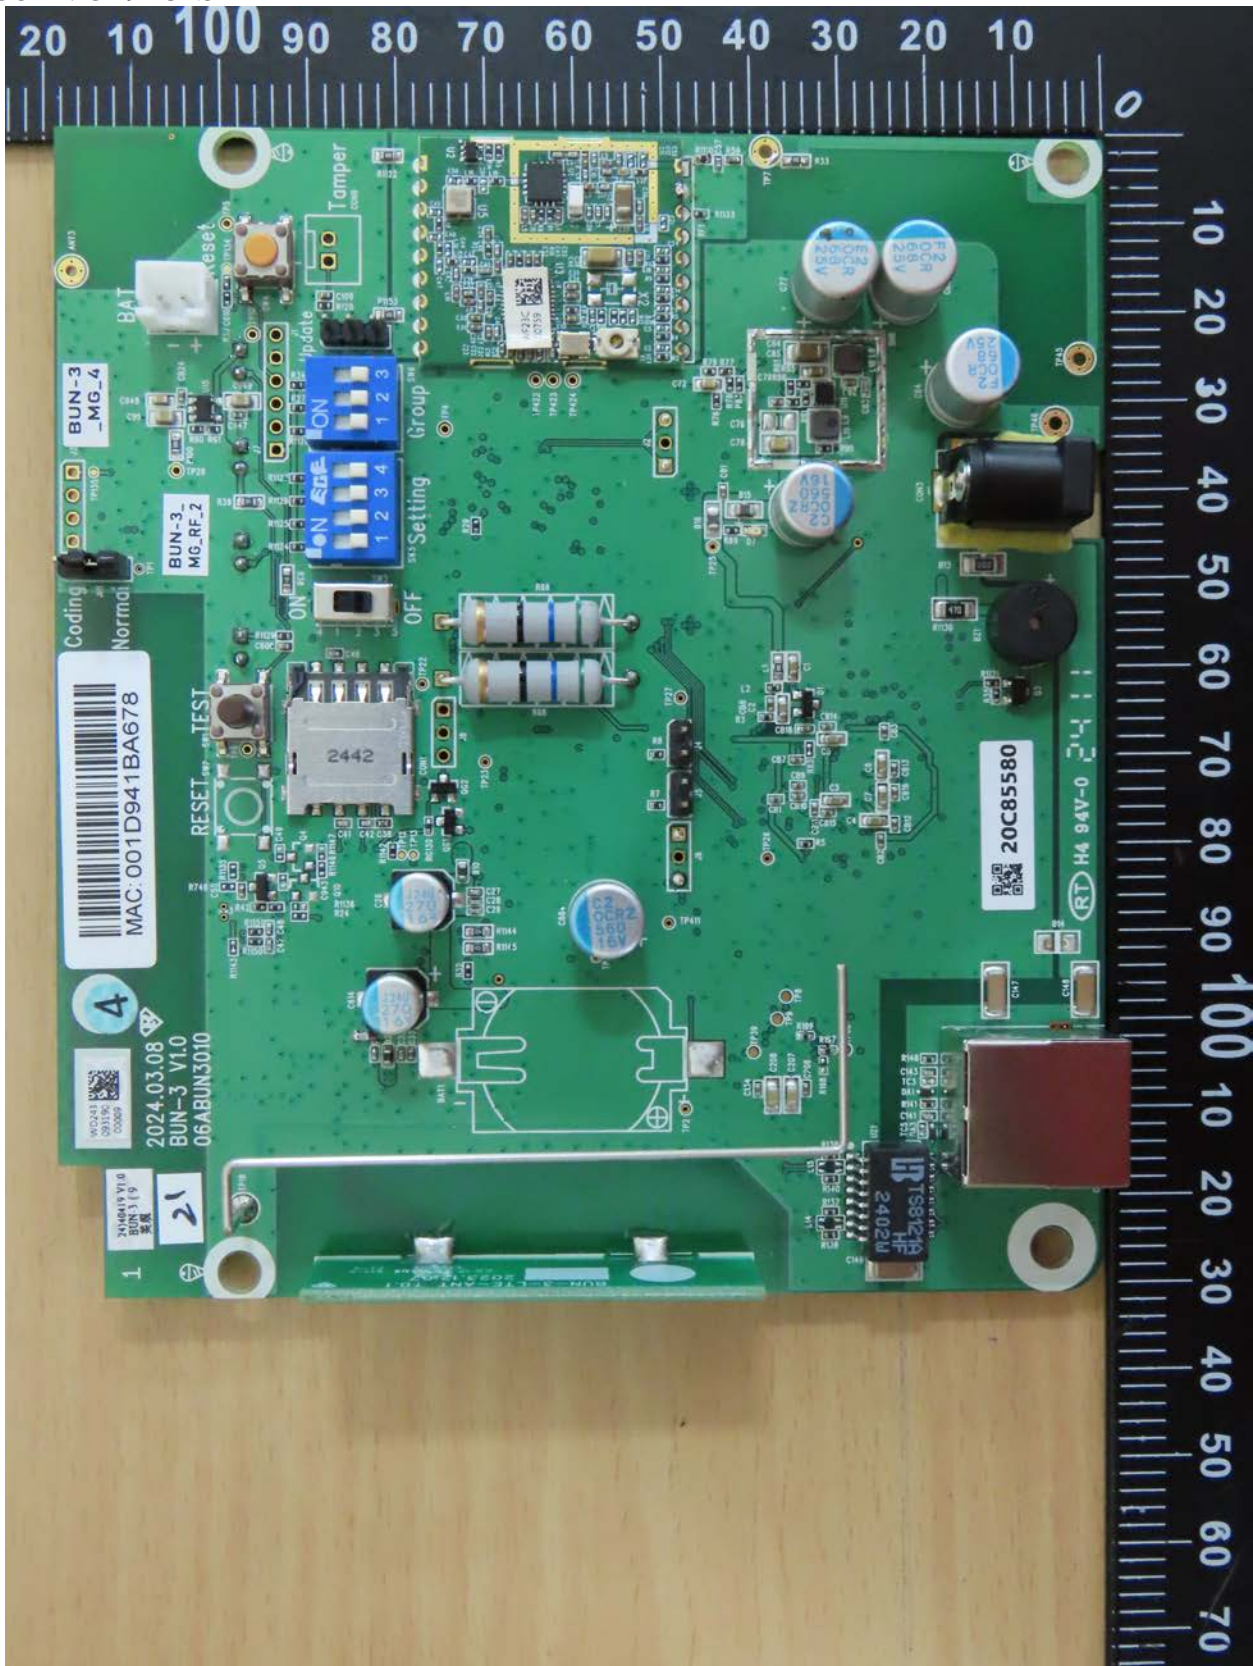

Registration number: W6M22405-23456-FCC
FCC ID: GX9BUN3