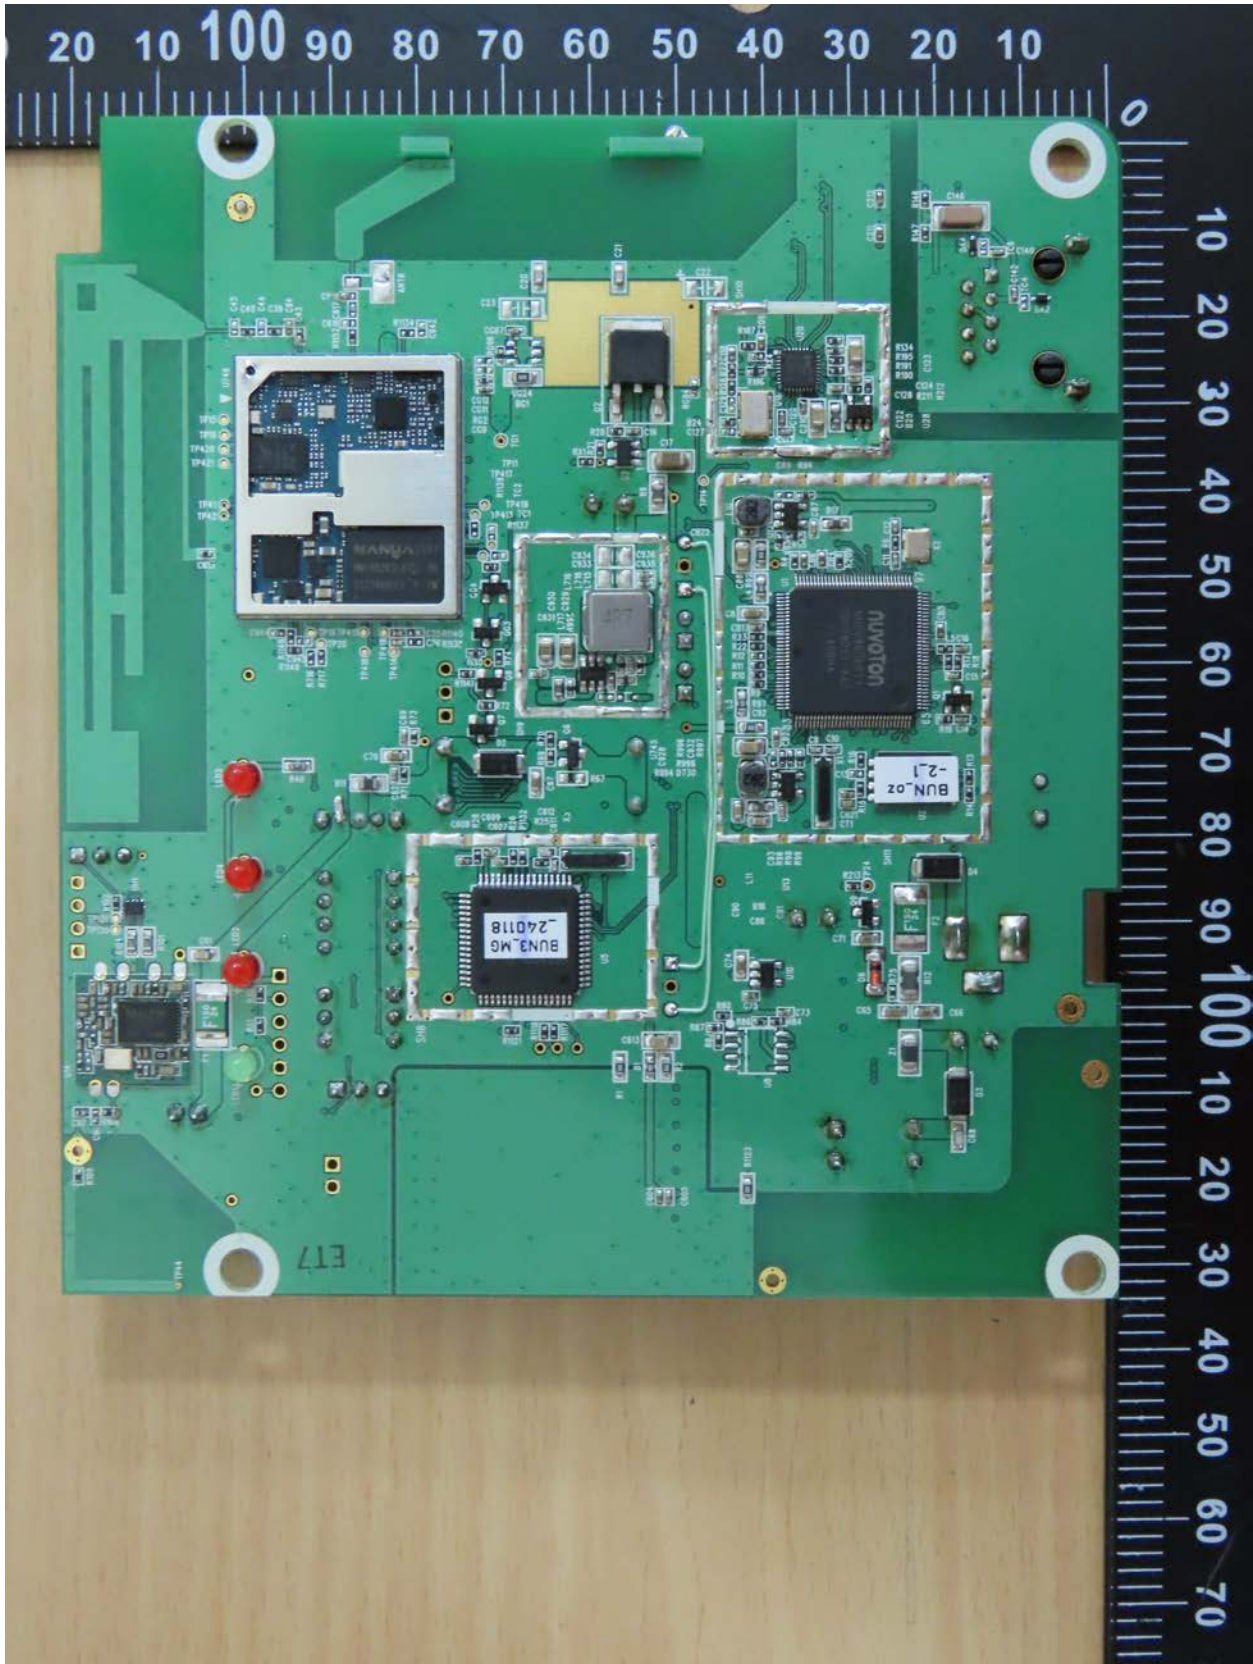

Worldwide Testing Services(Taiwan) Co., Ltd.

Registration number: W6M22405-23456-FCC

FCC ID: GX9BUN3

Internal Photos

Registration number: W6M22405-23456-FCC
FCC ID: GX9BUN3

Registration number: W6M22405-23456-FCC
FCC ID: GX9BUN3

Registration number: W6M22405-23456-FCC
FCC ID: GX9BUN3

Registration number: W6M22405-23456-FCC
FCC ID: GX9BUN3

Registration number: W6M22405-23456-FCC
FCC ID: GX9BUN3

Registration number: W6M22405-23456-FCC
 FCC ID: GX9BUN3