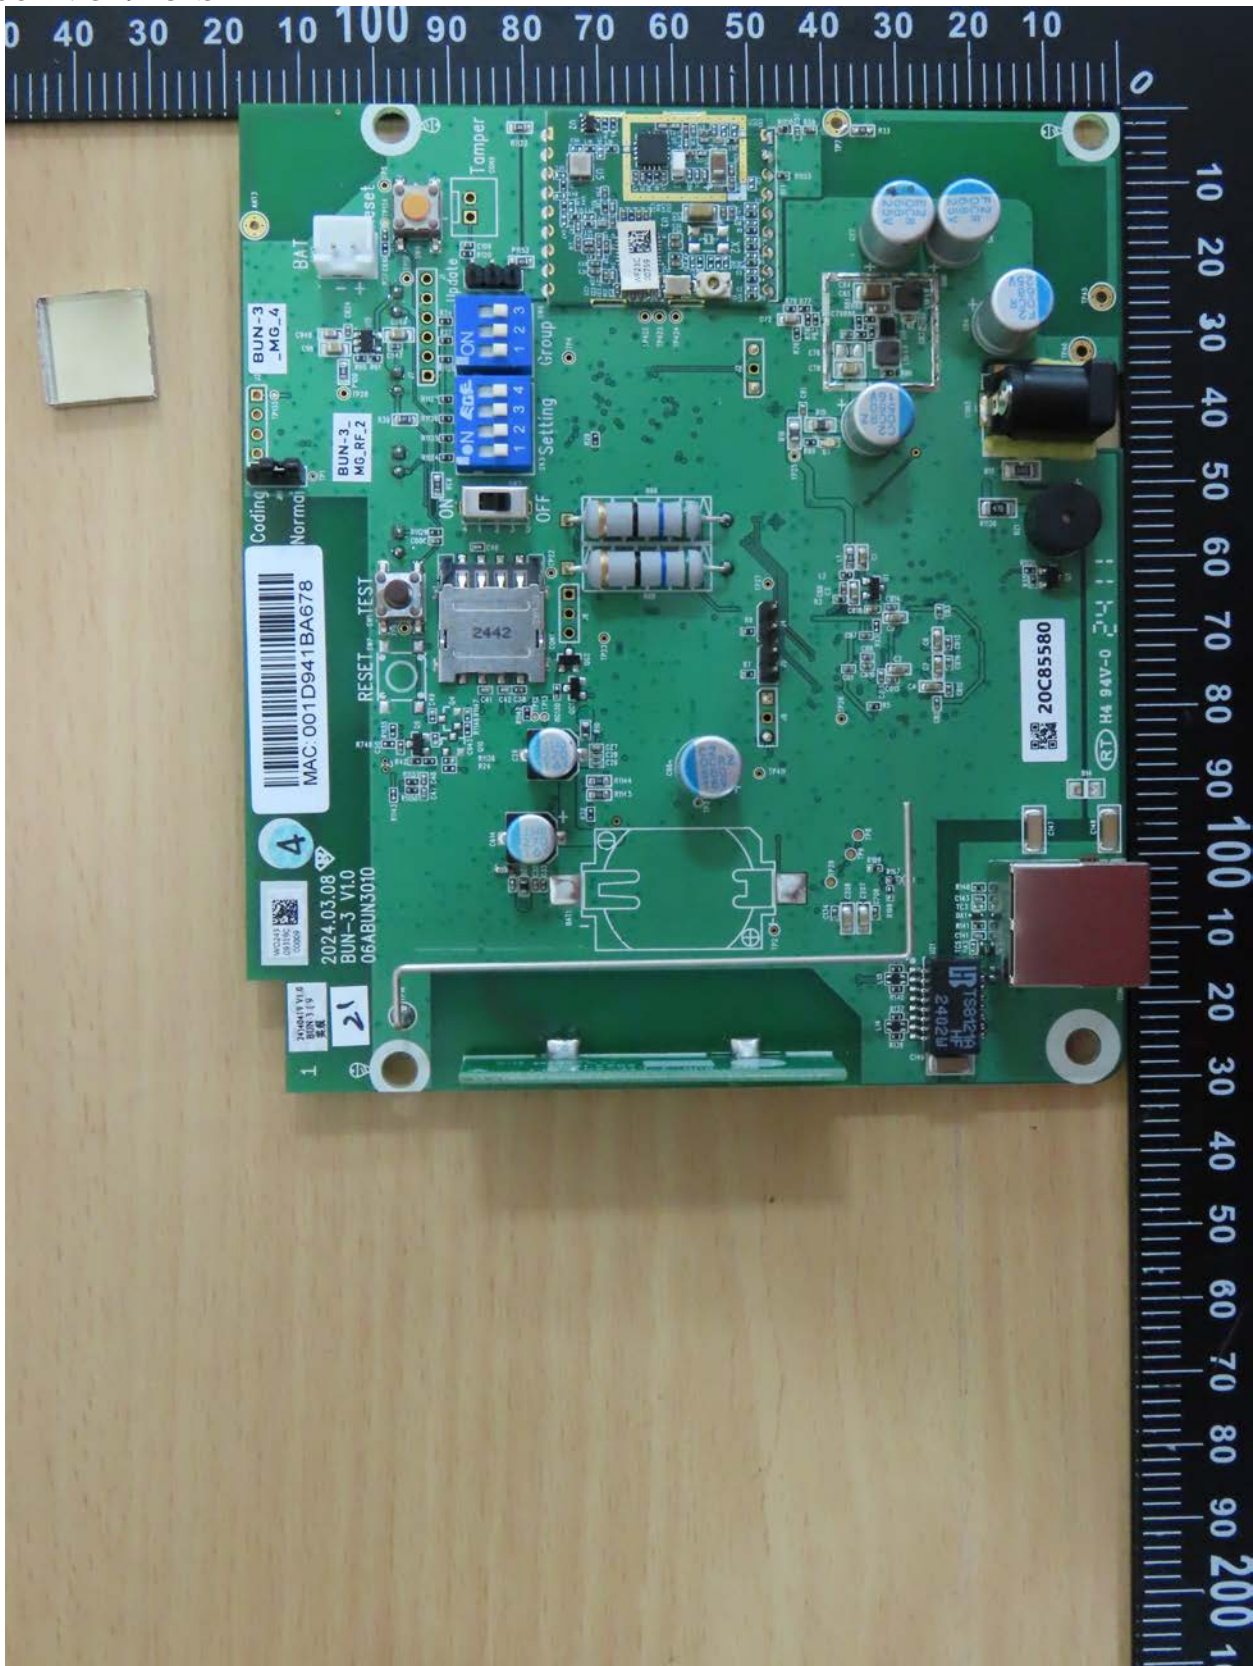

Registration number: W6M22405-23456-FCC
FCC ID: GX9BUN3