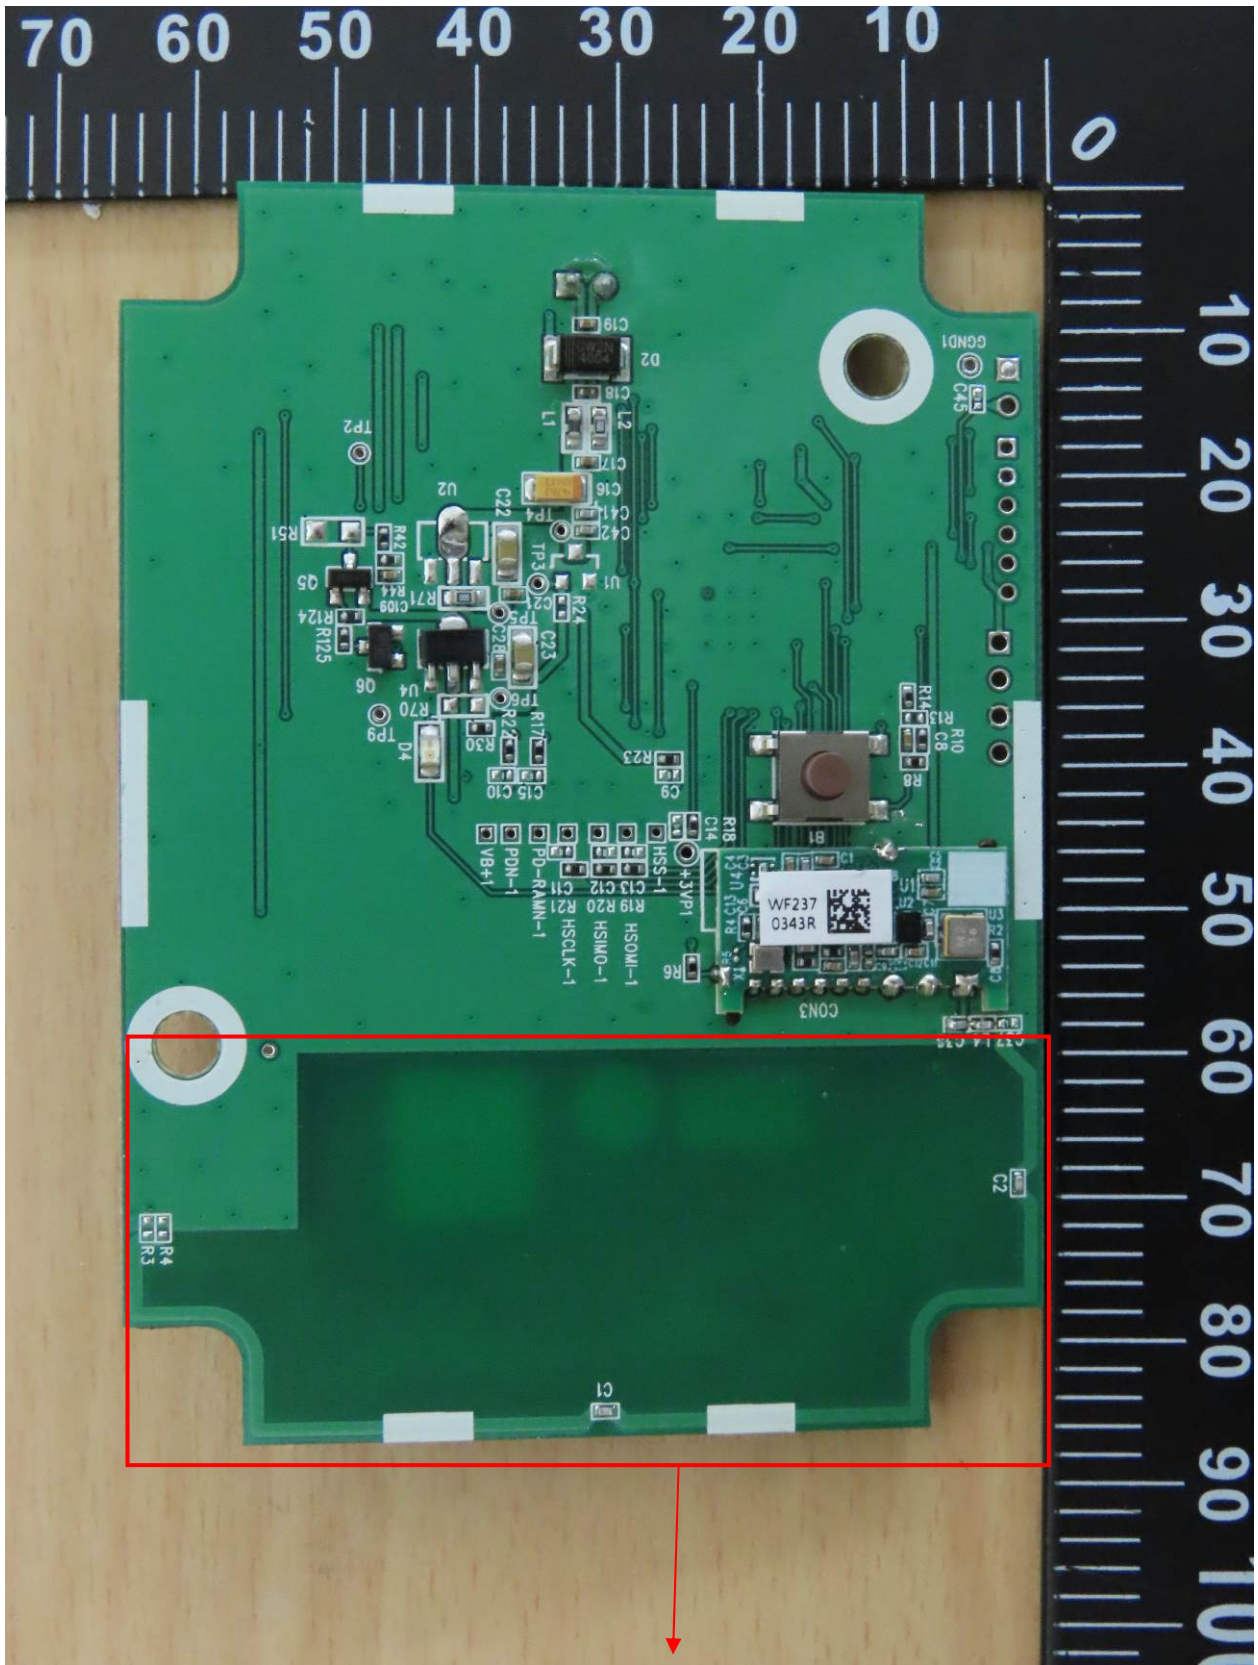

Registration number: W6M22311-23083-FCC

FCC ID: GX9894SF1919

Internal Photos

Registration number: W6M22311-23083-FCC
FCC ID: GX9894SF1919

Registration number: W6M22311-23083-FCC
FCC ID: GX9894SF1919

Worldwide Testing Services(Taiwan) Co., Ltd.

Registration number: W6M22311-23083-FCC
FCC ID: GX9894SF1919

Registration number: W6M22311-23083-FCC
FCC ID: GX9894SF1919

PCB antenna / Gain: 1.34 dBi

Registration number: W6M22311-23083-FCC

FCC ID: GX9894SF1919