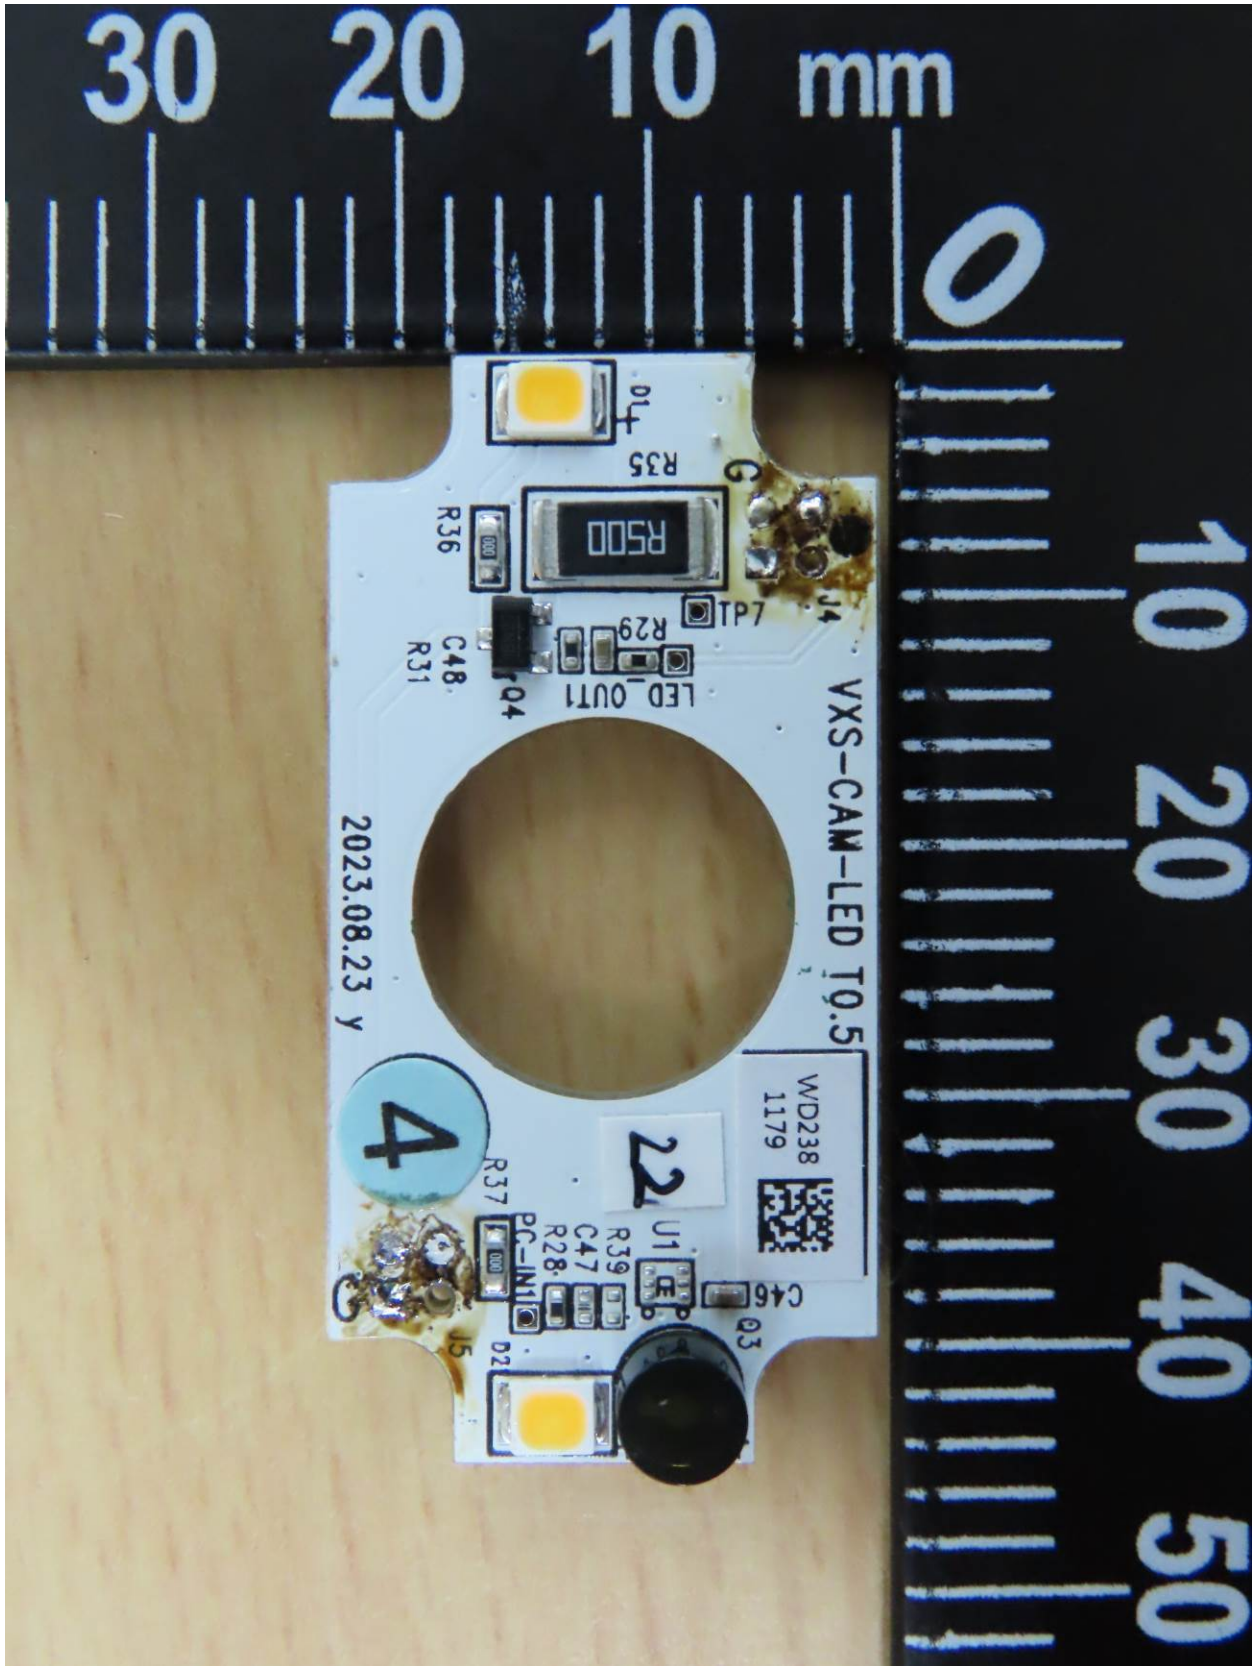

Registration number: W6M22311-23083-FCC
FCC ID: GX9894SF1919