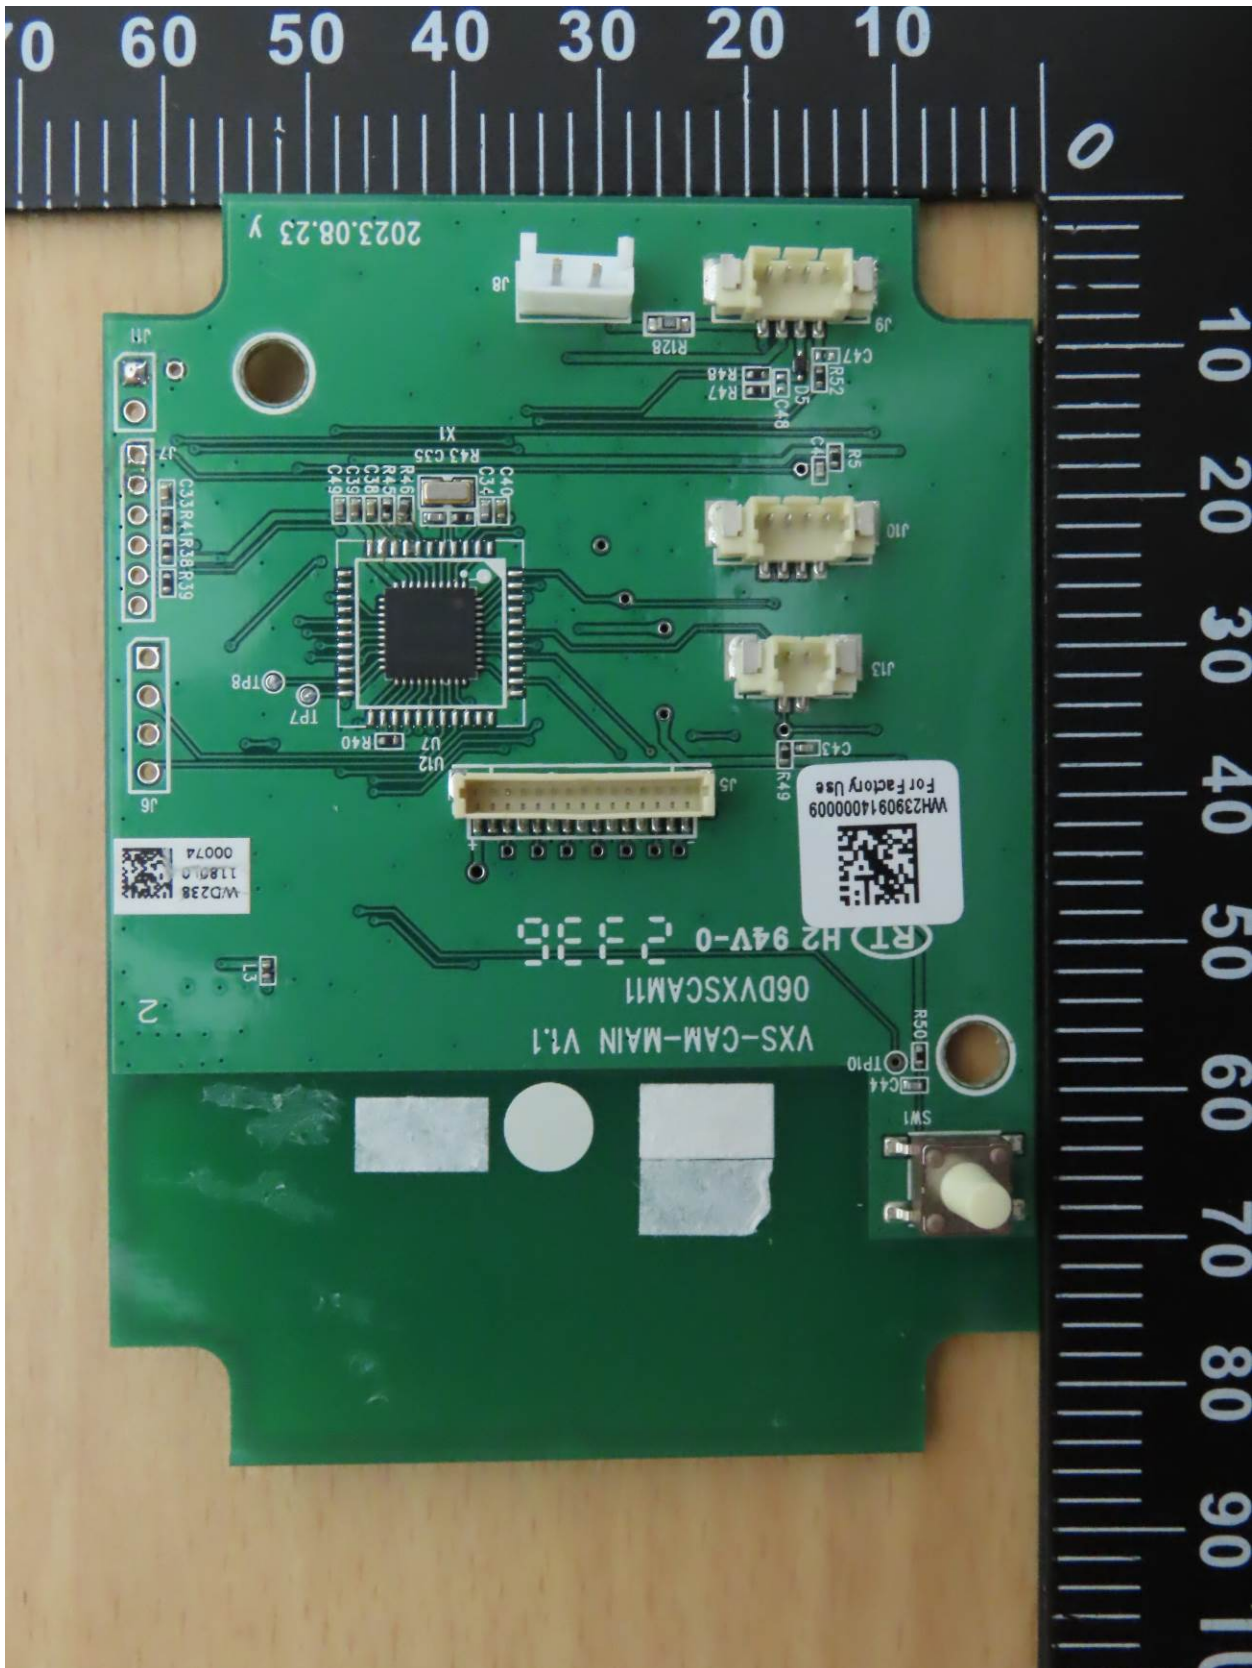

Registration number: W6M22311-23083-FCC

FCC ID: GX9894SF1919

Internal Photos

Registration number: W6M22311-23083-FCC
FCC ID: GX9894SF1919

Registration number: W6M22311-23083-FCC
FCC ID: GX9894SF1919

Worldwide Testing Services(Taiwan) Co., Ltd.

Registration number: W6M22311-23083-FCC
FCC ID: GX9894SF1919

Registration number: W6M22311-23083-FCC
FCC ID: GX9894SF1919

PCB antenna / Gain: 1.34 dBi

Registration number: W6M22311-23083-FCC

FCC ID: GX9894SF1919