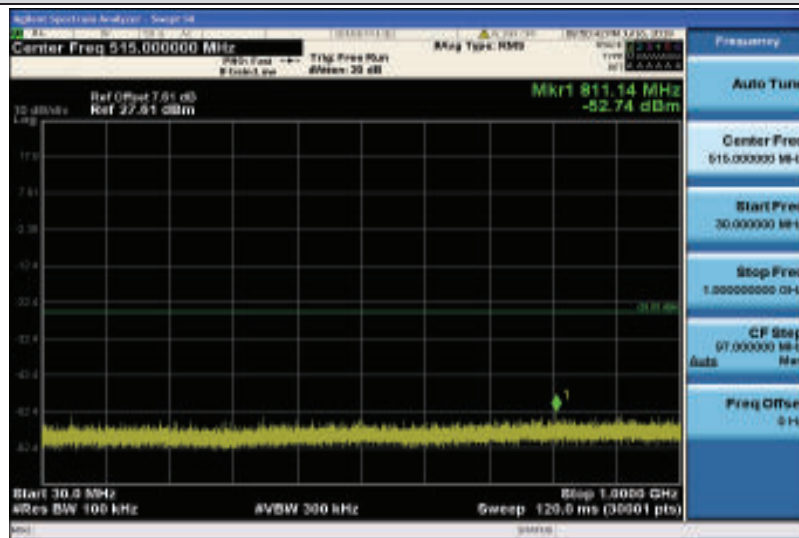

Band41-20MHz-QPSK-41140-1RB#0-30~100MHz