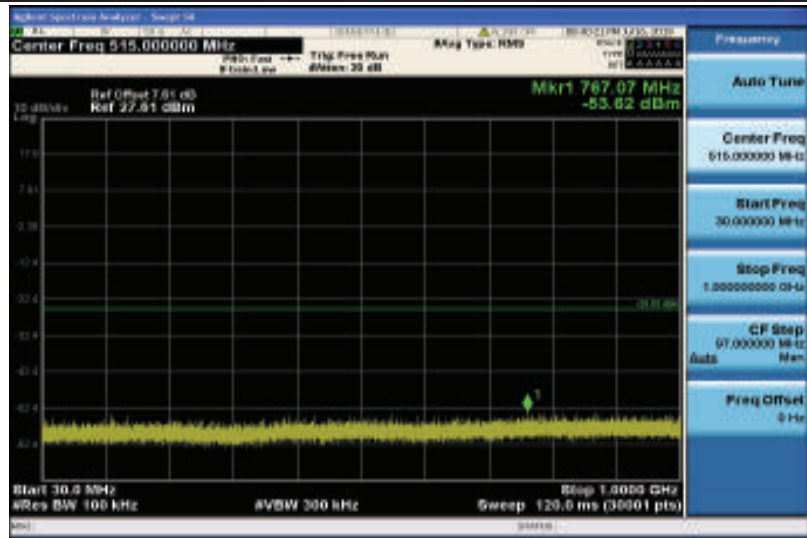

Band41-15MHz-16QAM-40315-1RB#0-30~1000MHz