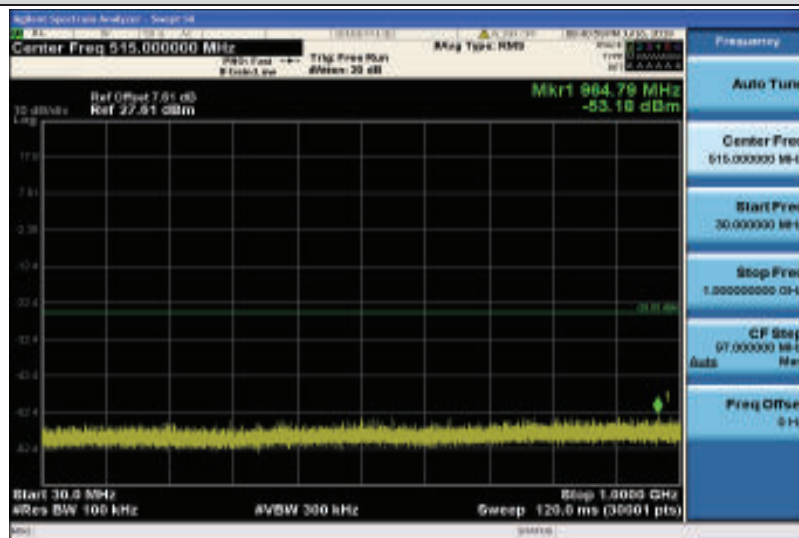

Band41-10MHz-16QAM-41190-1RB#0-30~100MHz

Band41-10MHz-16QAM-41190-1RB#0-100~26000MHz

Band41-15MHz-QPSK-40315-1RB#0-30~100MHz

Band41-15MHz-QPSK-40315-1RB#0-100~26000MHz

Band41-15MHz-QPSK-40620-1RB#0-30~100MHz