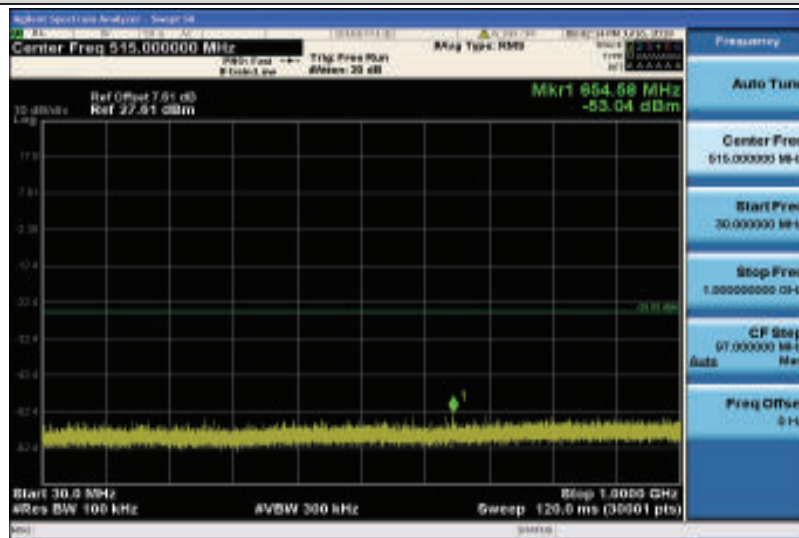

Band41-15MHz-QPSK-41165-1RB#0-30~100MHz