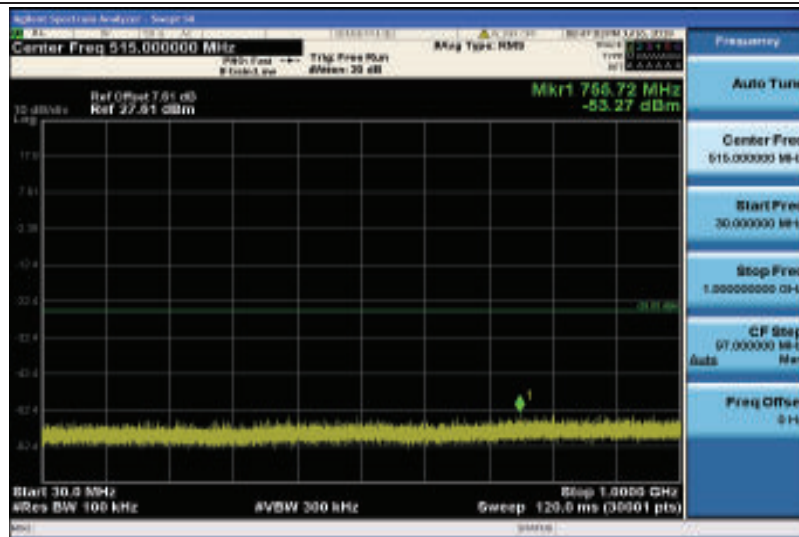

Band41-15MHz-16QAM-40620-1RB#0-30~1000MHz

Band41-15MHz-16QAM-40620-1RB#0-100~26000MHz

Band41-15MHz-16QAM-41165-1RB#0-30~100MHz

Band41-15MHz-16QAM-41165-1RB#0-100~26000MHz

Band41-20MHz-QPSK-40340-1RB#0-30~100MHz