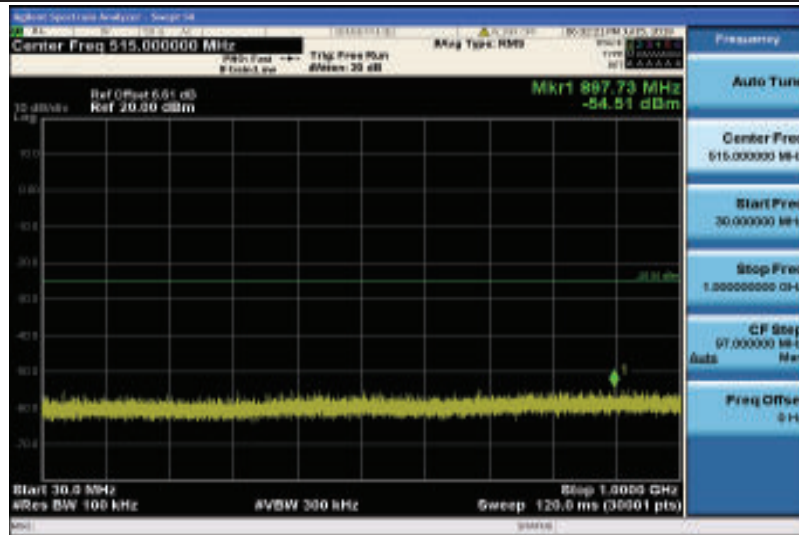

Band38-5MHz-16QAM-38000-1RB#0-Range1:30~1000MHz

Band38-5MHz-16QAM-38000-1RB#0-Range2:1000~26000MHz

Band38-5MHz-16QAM-38225-1RB#0-Range1:30~1000MHz

Band38-5MHz-16QAM-38225-1RB#0-Range2:1000~26000MHz

Band38-10MHz-QPSK-37800-1RB#0-Range1:30~1000MHz