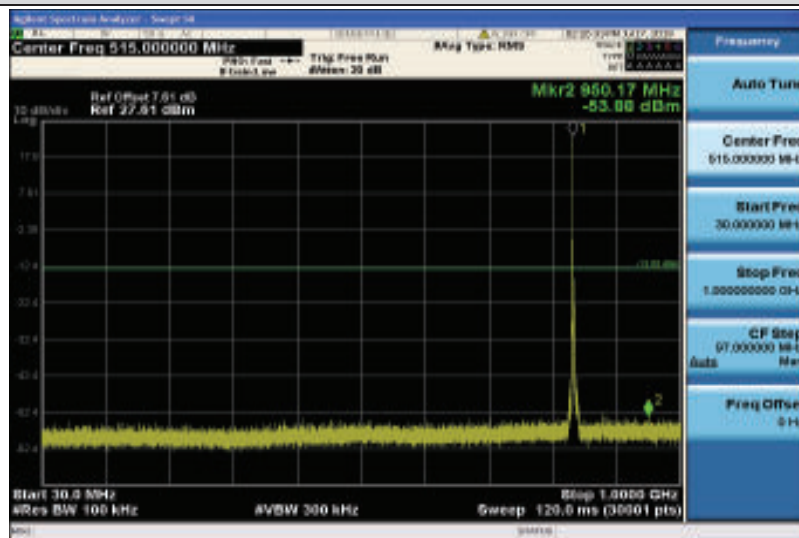

Band26-3MHz-QPSK-26805-1RB#0-1000~26000MHz

Band26-3MHz-QPSK-26915-1RB#0-30~1000MHz