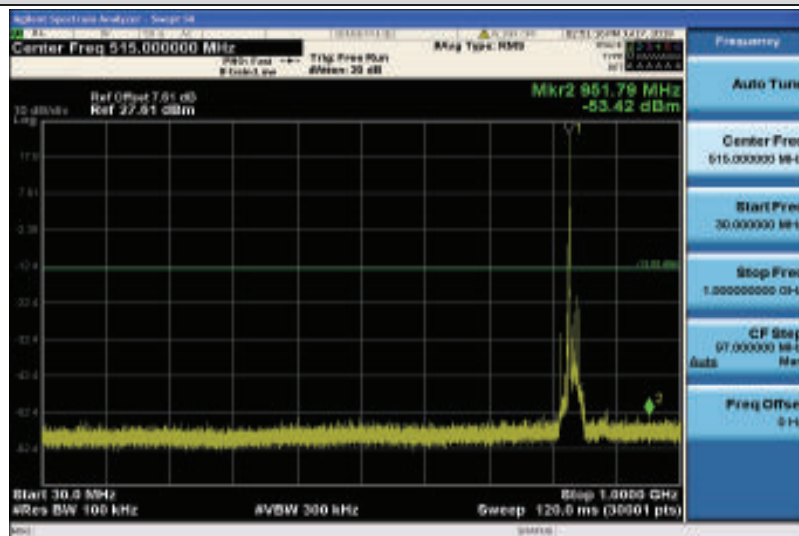

Band26-15MHz-QPSK-26965-1RB#0-100~26000MHz

Band26-15MHz-16QAM-26915-1RB#0-30~1000MHz

Band26-15MHz-16QAM-26915-1RB#0-100~26000MHz

Band26-15MHz-16QAM-26915-1RB#0-30~1000MHz

Band26-15MHz-16QAM-26915-1RB#0-1000~26000MHz