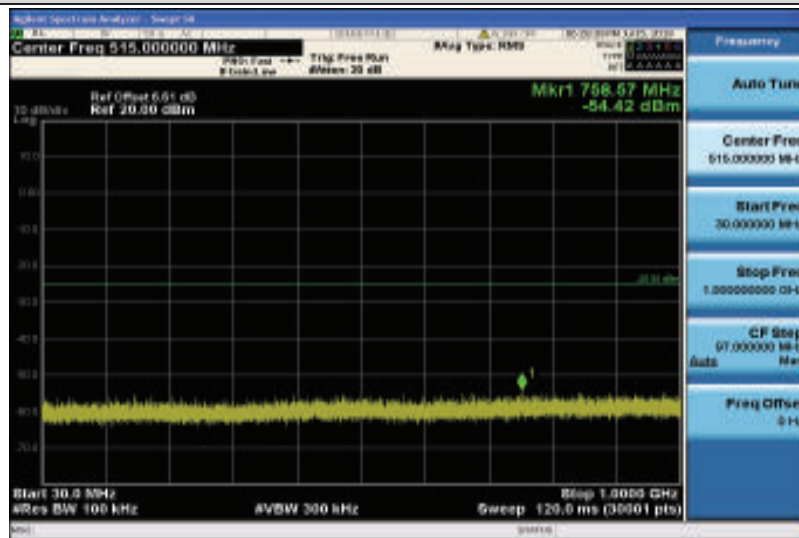

Band38-5MHz-QPSK-38000-1RB#0-Range2:1000~26000MHz

Band38-5MHz-QPSK-38225-1RB#0-Range1:30~1000MHz