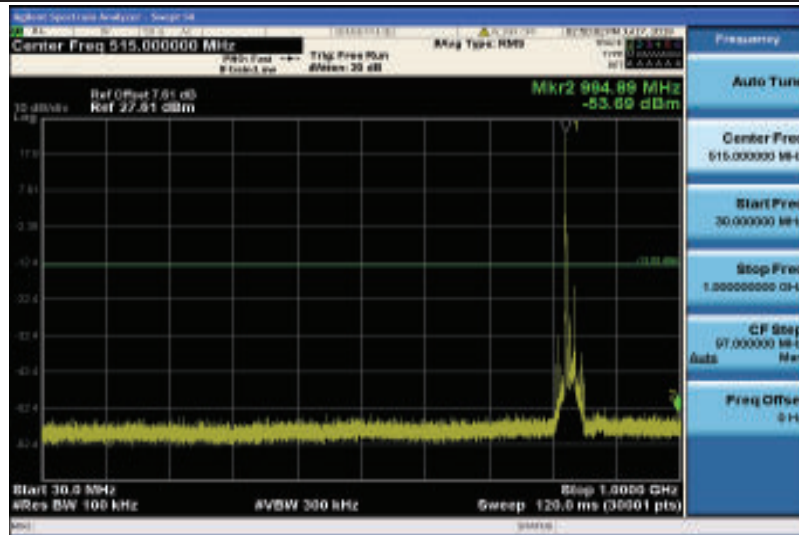

Band26-15MHz-QPSK-26965-1RB#0-100~26000MHz

Band26-15MHz-16QAM-26915-1RB#0-30~1000MHz