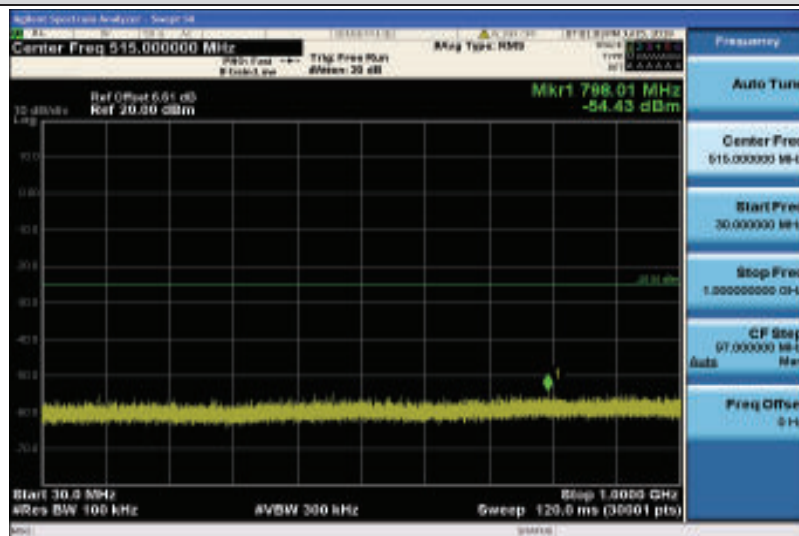

Band38-15MHz-QPSK-37825-1RB#0-Range2:100~26000MHz

Band38-15MHz-QPSK-38000-1RB#0-Range1:30~1000MHz