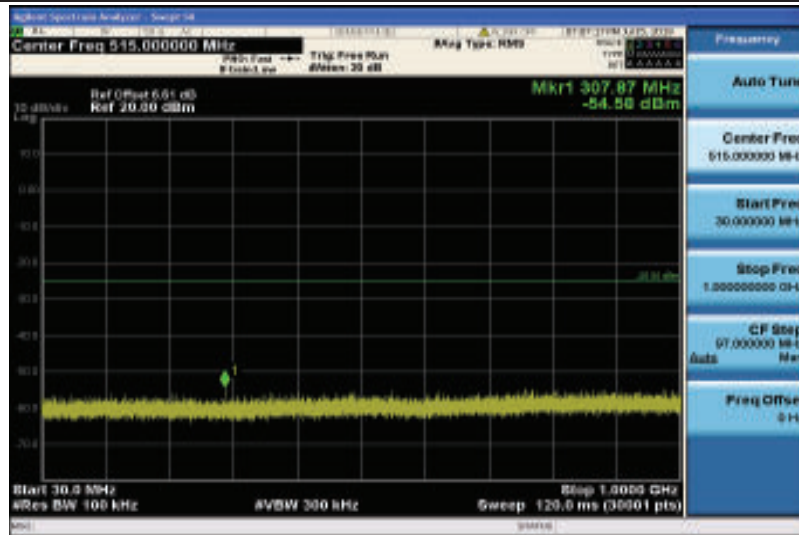

Band38-15MHz-16QAM-38175-1RB#0-Range2:1000~26000MHz

Band38-20MHz-QPSK-37850-1RB#0-Range1:30~1000MHz