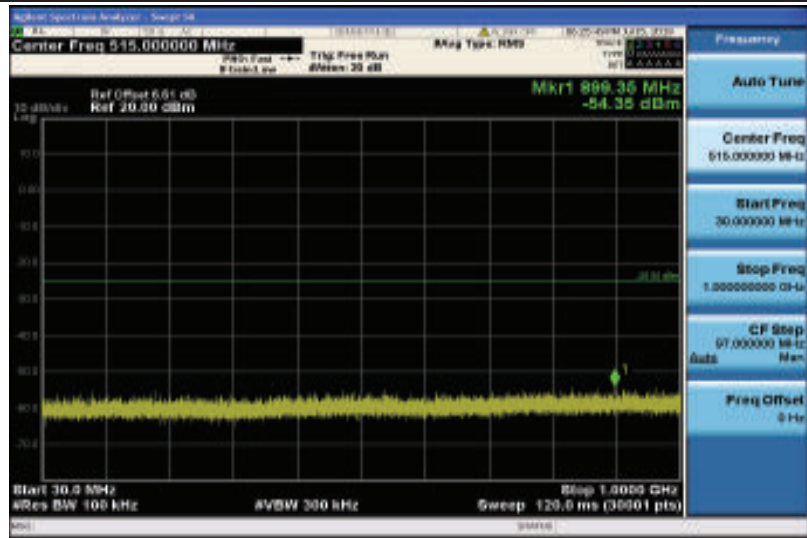

Band38-5MHz-QPSK-38225-1RB#0-Range2:1000~26000MHz

Band38-5MHz-16QAM-37775-1RB#0-Range1:30~1000MHz