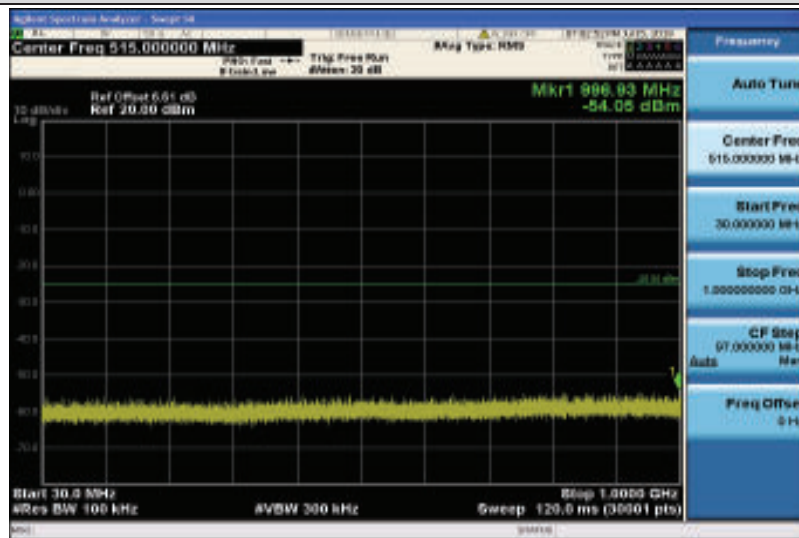

Band38-15MHz-16QAM-38000-1RB#0-Range2:1000~26000MHz

Band38-15MHz-16QAM-38175-1RB#0-Range1:30~1000MHz