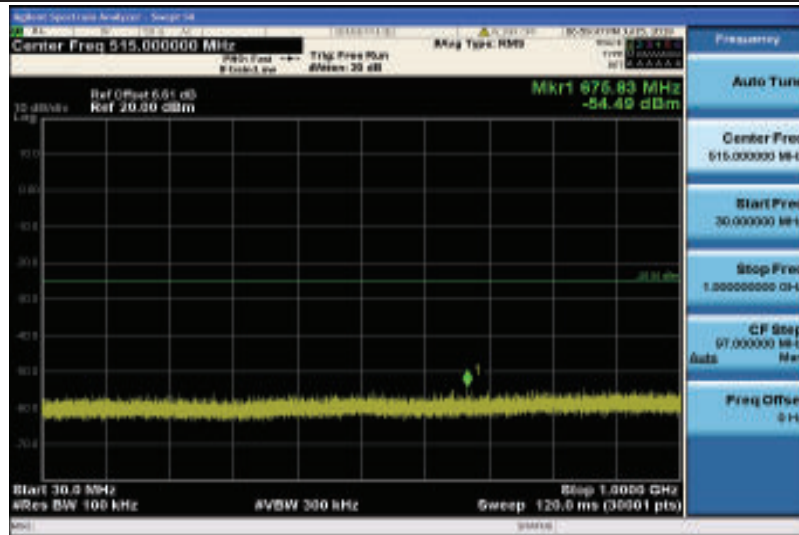

Band38-10MHz-16QAM-38200-1RB#0-Range2:1000~26000MHz

Band38-15MHz-QPSK-37825-1RB#0-Range1:30~1000MHz