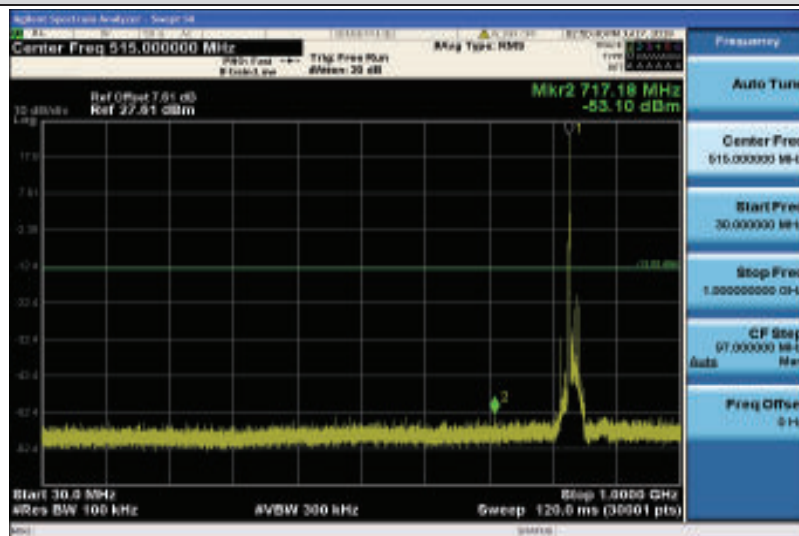

Band26-15MHz-QPSK-26915-1RB#0-1000~26000MHz

Band26-15MHz-QPSK-26915-1RB#0-30~1000MHz