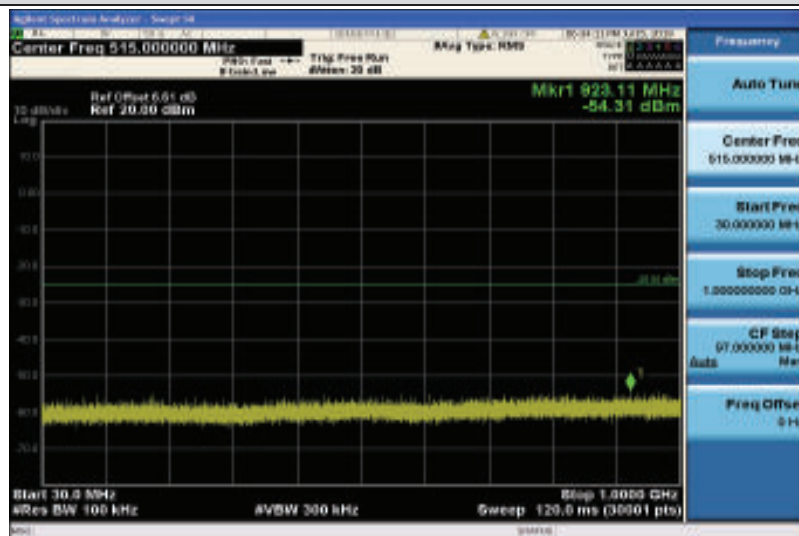

Band38-10MHz-16QAM-37800-1RB#0-Range2:1000~26000MHz

Band38-10MHz-16QAM-38000-1RB#0-Range1:30~1000MHz