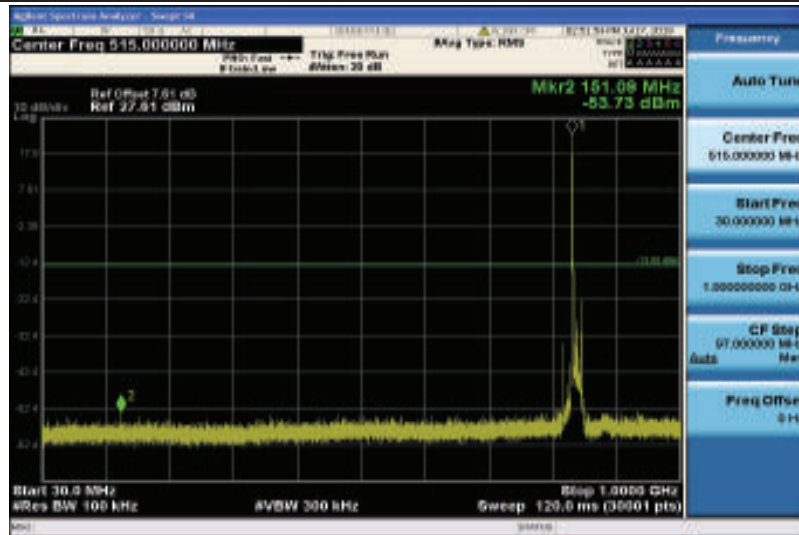

Band26-15MHz-QPSK-26915-1RB#0-30~1000MHz

Band26-15MHz-QPSK-26915-1RB#0-1000~26000MHz

Band26-15MHz-QPSK-26915-1RB#0-30~1000MHz

Band26-15MHz-QPSK-26915-1RB#0-100~26000MHz

Band26-15MHz-QPSK-26965-1RB#0-30~1000MHz