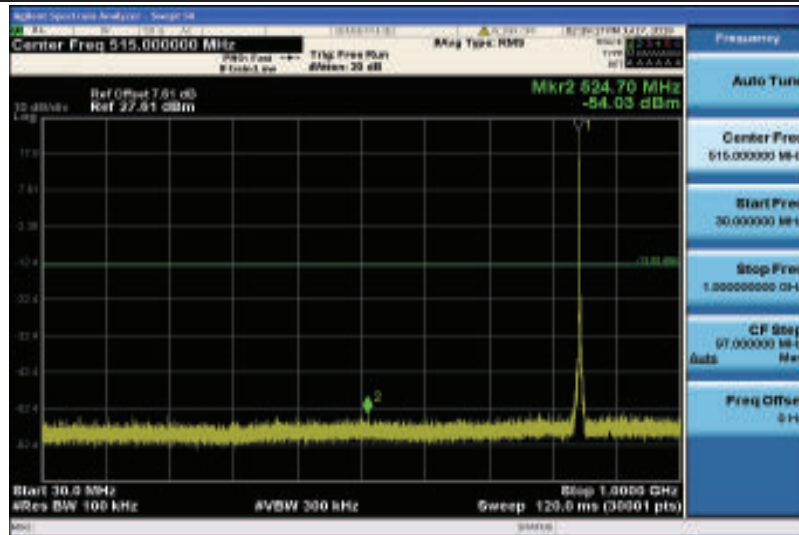

Band26-5MHz-16QAM-26915-1RB#0-1000~26000MHz

Band26-5MHz-16QAM-27015-1RB#0-30~1000MHz