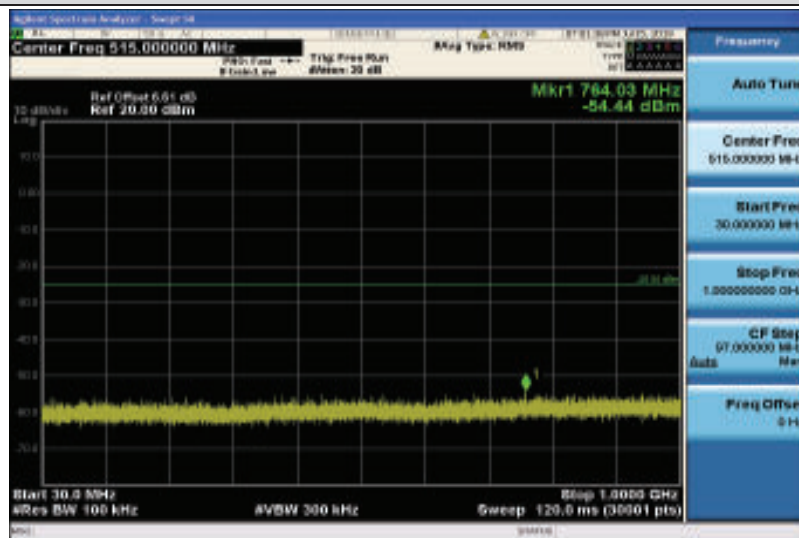

Band38-15MHz-QPSK-38175-1RB#0-Range1:30~1000MHz

Band38-15MHz-QPSK-38175-1RB#0-Range2:1000~26000MHz

Band38-15MHz-16QAM-37825-1RB#0-Range1:30~1000MHz

Band38-15MHz-16QAM-37825-1RB#0-Range2:1000~26000MHz

Band38-15MHz-16QAM-38000-1RB#0-Range1:30~1000MHz