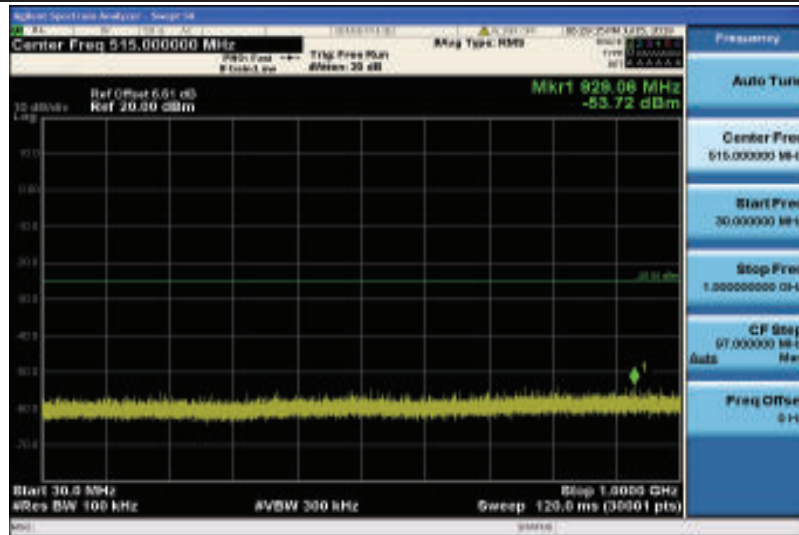

Band38-5MHz-16QAM-38000-1RB#0-Range2:1000~26000MHz

Band38-5MHz-16QAM-38225-1RB#0-Range1:30~1000MHz