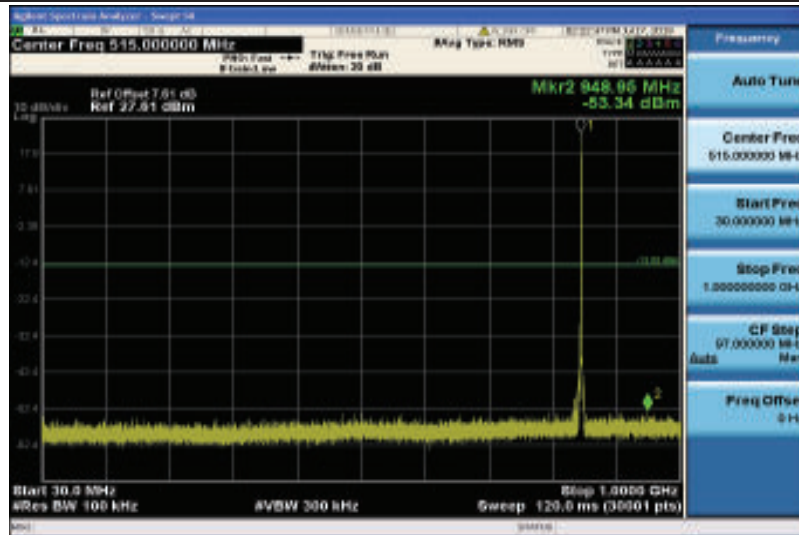

Band26-1.4MHz-16QAM-26915-1RB#0-1000~26000MHz

Band26-1.4MHz-16QAM-27033-1RB#0-30~1000MHz