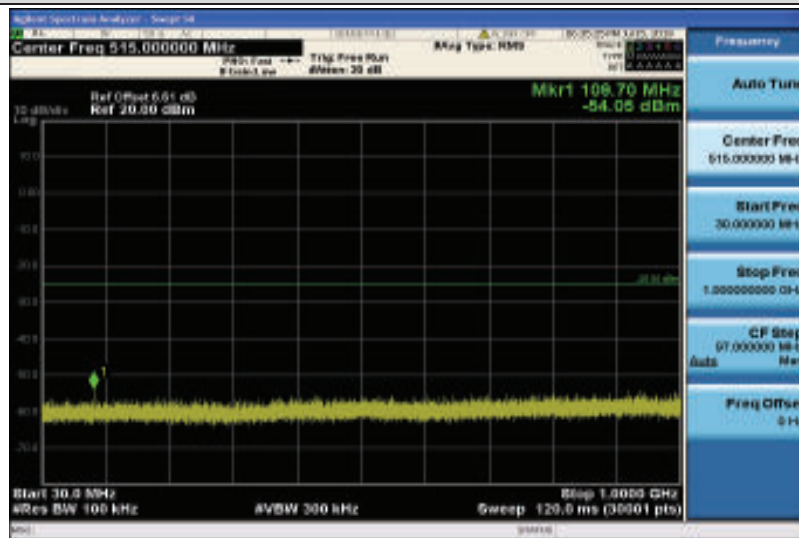

Band38-10MHz-16QAM-37800-1RB#0-Range1:30~1000MHz

Band38-10MHz-16QAM-37800-1RB#0-Range2:1000~26000MHz

Band38-10MHz-16QAM-38000-1RB#0-Range1:30~1000MHz

Band38-10MHz-16QAM-38000-1RB#0-Range2:1000~26000MHz

Band38-10MHz-16QAM-38200-1RB#0-Range1:30~1000MHz