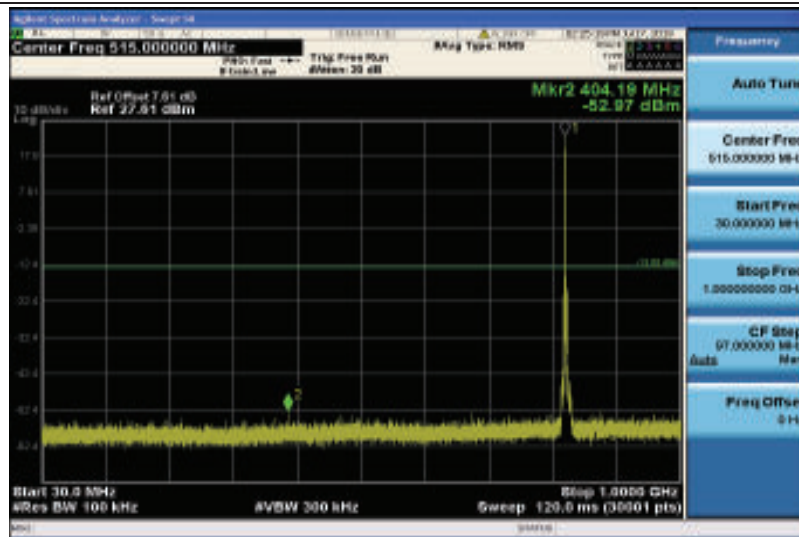

Band26-1.4MHz-16QAM-26915-1RB#0-30~1000MHz

Band26-1.4MHz-16QAM-26915-1RB#0-1000~26000MHz

Band26-1.4MHz-16QAM-27033-1RB#0-30~1000MHz

Band26-1.4MHz-16QAM-27033-1RB#0-1000~26000MHz

Band26-3MHz-QPSK-26805-1RB#0-30~1000MHz