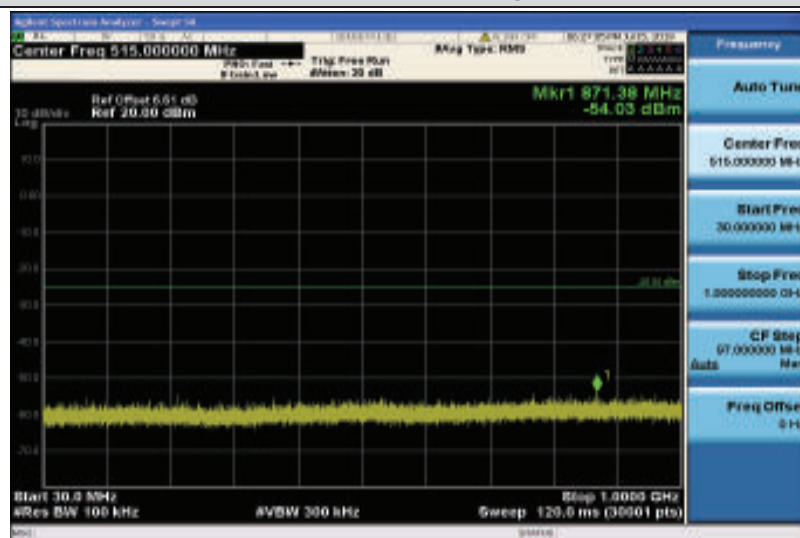

Band26-15MHz-16QAM-26965-1RB#0-30~1000MHz

Band26-15MHz-16QAM-26965-1RB#0-1000~26000MHz

Band38-5MHz-QPSK-37775-1RB#0-Range1:30~1000MHz

Band38-5MHz-QPSK-37775-1RB#0-Range2:1000~26000MHz

Band38-5MHz-QPSK-38000-1RB#0-Range1:30~1000MHz