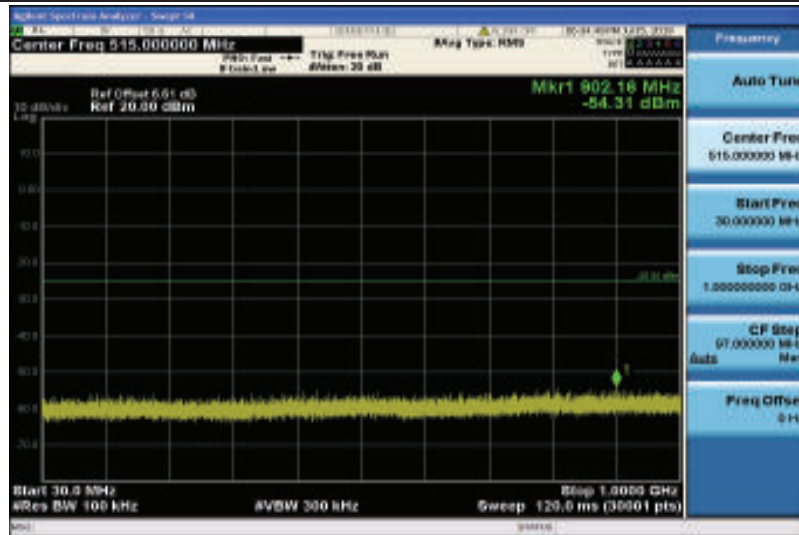

Band38-10MHz-QPSK-38000-1RB#0-Range2:1000~26000MHz

Band38-10MHz-QPSK-38200-1RB#0-Range1:30~1000MHz