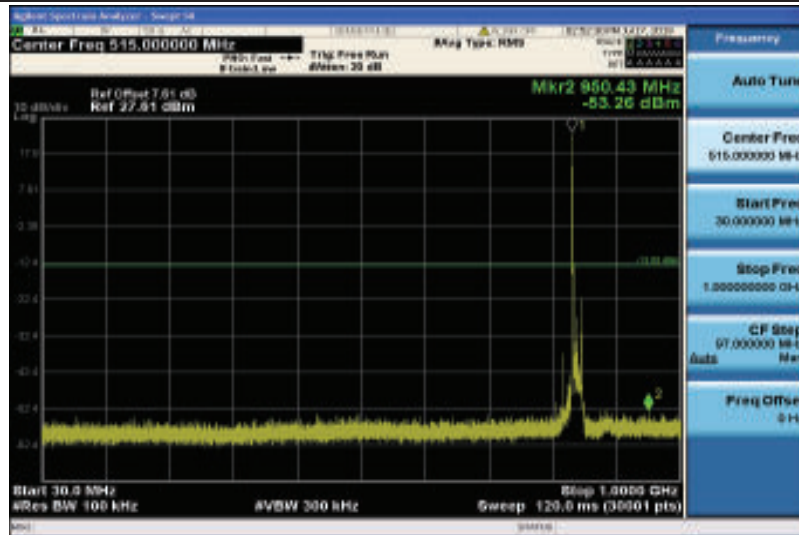

Band26-15MHz-QPSK-26965-1RB#0-100~26000MHz

Band26-15MHz-16QAM-26915-1RB#0-30~1000MHz

Band26-15MHz-16QAM-26915-1RB#0-100~26000MHz

Band26-15MHz-16QAM-26915-1RB#0-30~1000MHz

Band26-15MHz-16QAM-26915-1RB#0-1000~26000MHz