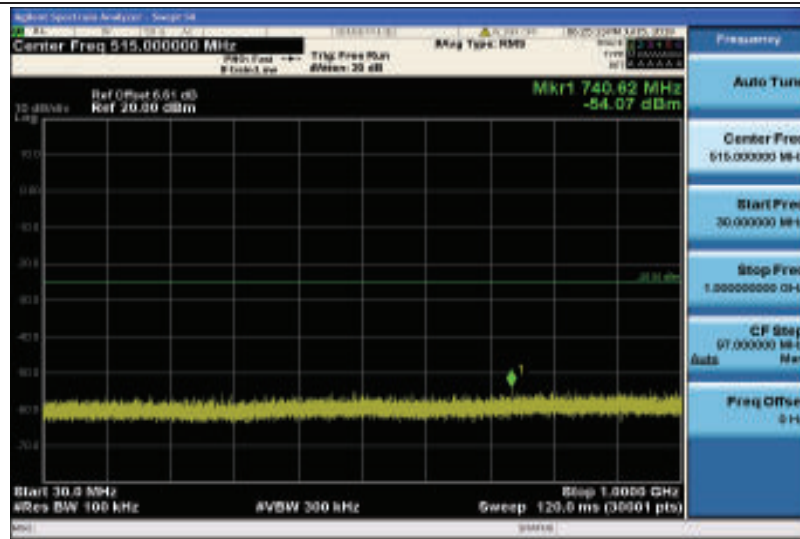

Band26-15MHz-16QAM-26965-1RB#0-1000~26000MHz

Band38-5MHz-QPSK-37775-1RB#0-Range1:30~1000MHz