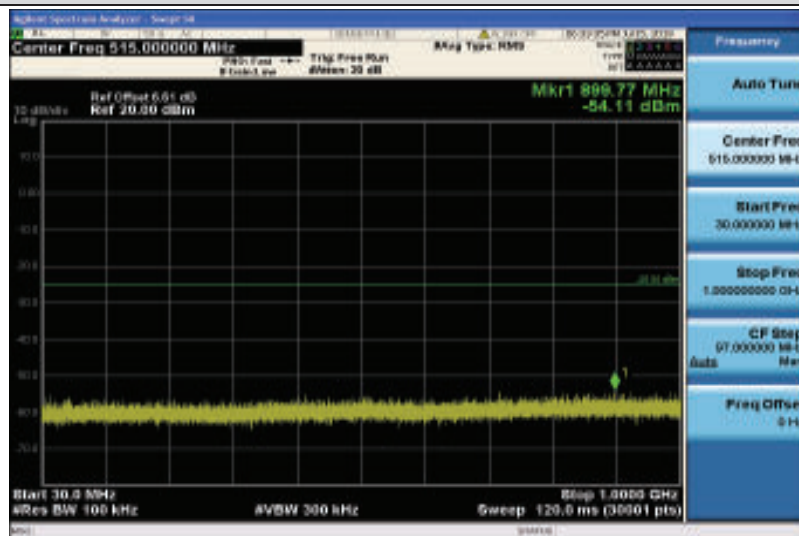

Band38-10MHz-QPSK-37800-1RB#0-Range2:100~26000MHz

Band38-10MHz-QPSK-38000-1RB#0-Range1:30~1000MHz