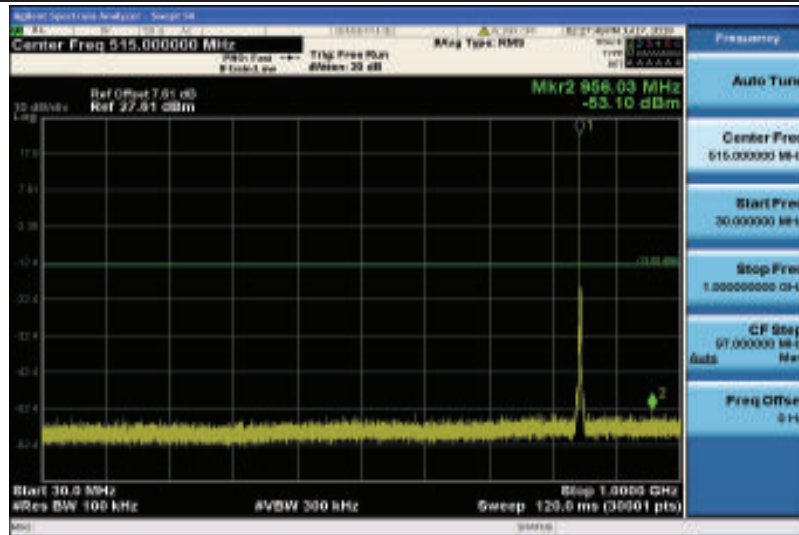

Band26-3MHz-QPSK-26915-1RB#0-1000~26000MHz

Band26-3MHz-QPSK-27025-1RB#0-30~1000MHz