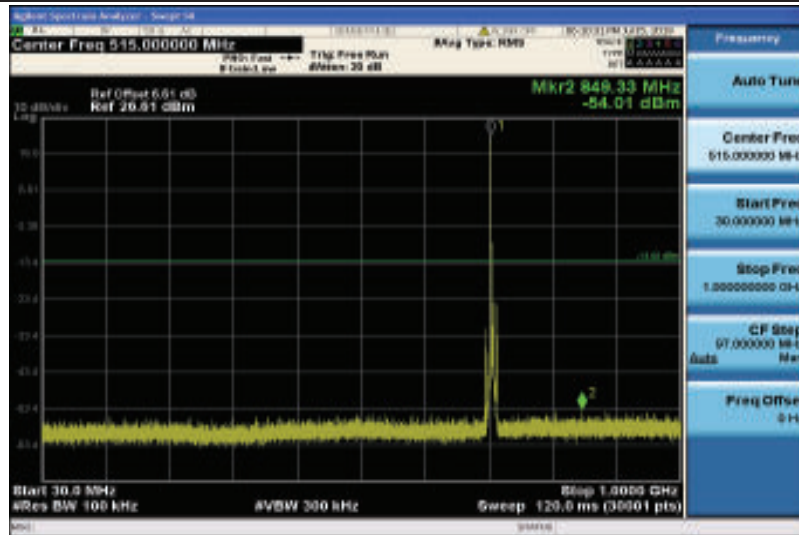

Band17-5MHz-QPSK-23825-1RB#0-Range2:1000~26000MHz

Band17-5MHz-16QAM-23755-1RB#0-Range1:30~1000MHz

Band17-5MHz-16QAM-23755-1RB#0-Range2:1000~26000MHz

Band17-5MHz-16QAM-23790-1RB#0-Range1:30~1000MHz

Band17-5MHz-16QAM-23790-1RB#0-Range2:1000~26000MHz