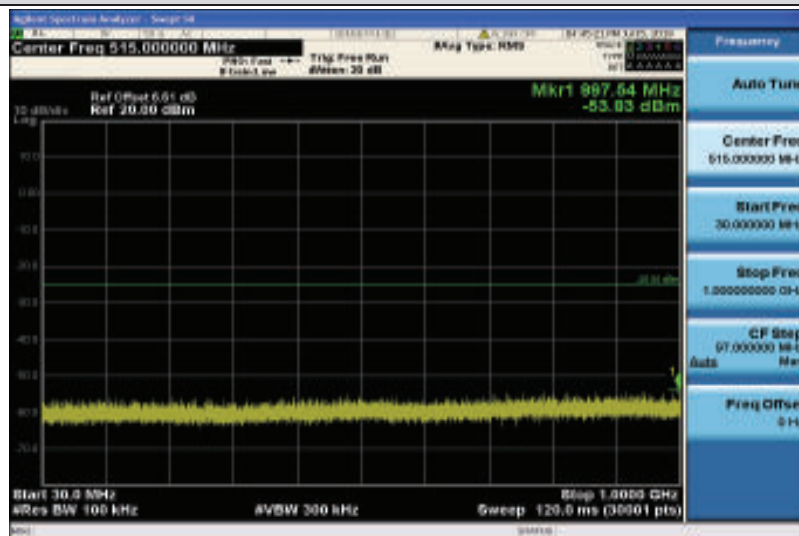

Band7-15MHz-16QAM-20825-1RB#0-Range2:1000~26000MHz

Band7-15MHz-16QAM-21100-1RB#0-Range1:30~1000MHz