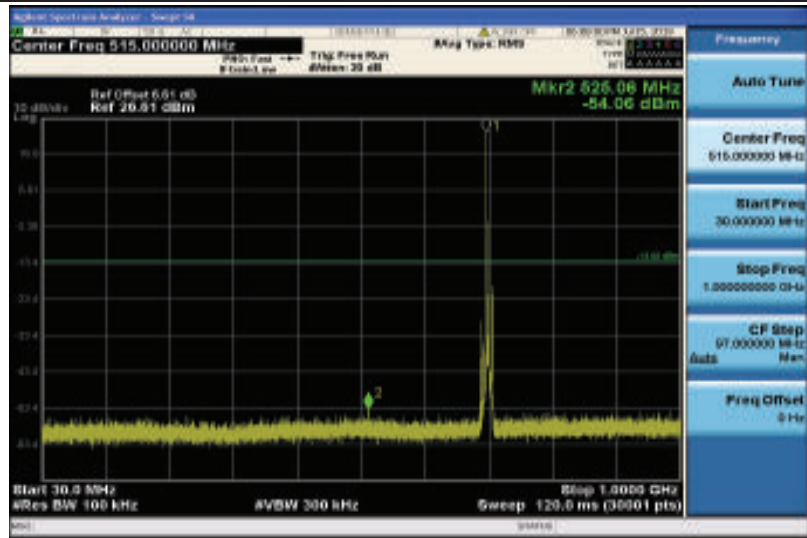

Band17-5MHz-QPSK-23825-1RB#0-Range2:1000~26000MHz

Band17-5MHz-16QAM-23755-1RB#0-Range1:30~1000MHz