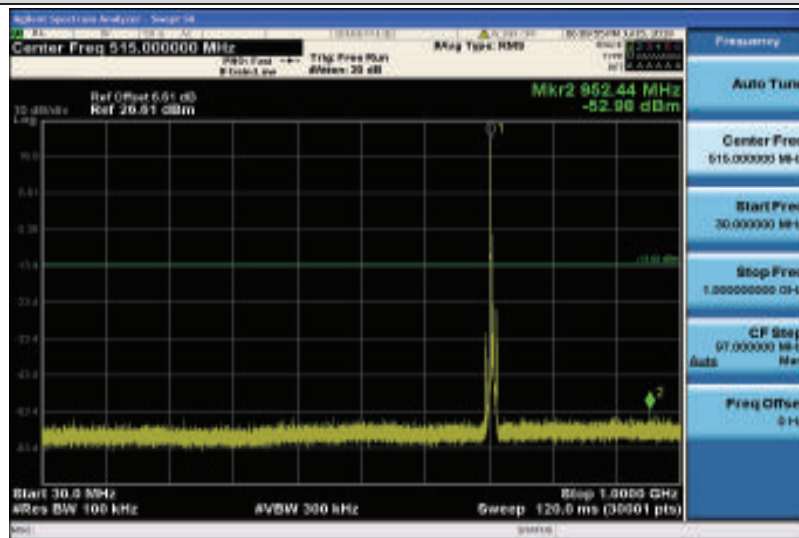

Band17-5MHz-QPSK-23755-1RB#0-Range1:30~1000MHz

Band17-5MHz-QPSK-23755-1RB#0-Range2:1000~26000MHz

Band17-5MHz-QPSK-23790-1RB#0-Range1:30~1000MHz

Band17-5MHz-QPSK-23790-1RB#0-Range2:1000~26000MHz

Band17-5MHz-QPSK-23825-1RB#0-Range1:30~1000MHz