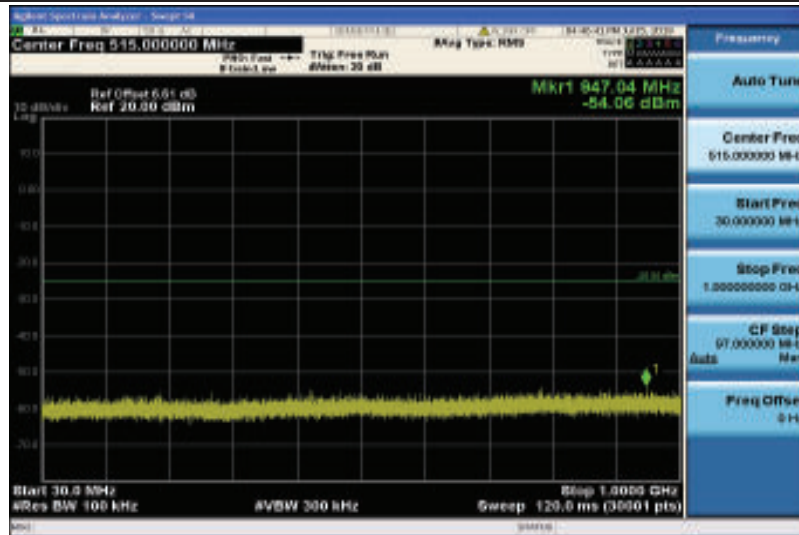

Band7-15MHz-16QAM-21100-1RB#0-Range2:1000~26000MHz

Band7-15MHz-16QAM-21375-1RB#0-Range1:30~1000MHz