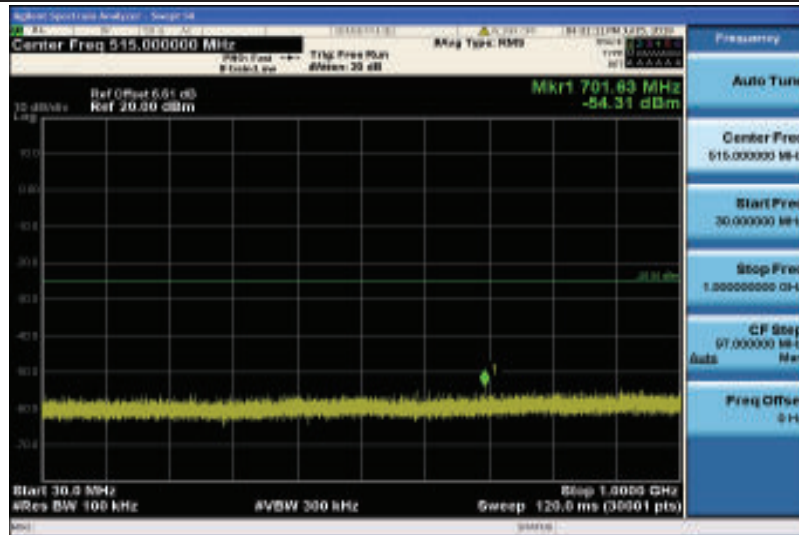

Band7-5MHz-16QAM-20775-1RB#0-Range1:30~1000MHz

Band7-5MHz-16QAM-20775-1RB#0-Range2:100~26000MHz

Band7-5MHz-16QAM-21100-1RB#0-Range1:30~1000MHz

Band7-5MHz-16QAM-21100-1RB#0-Range2:100~26000MHz

Band7-5MHz-16QAM-21425-1RB#0-Range1:30~1000MHz