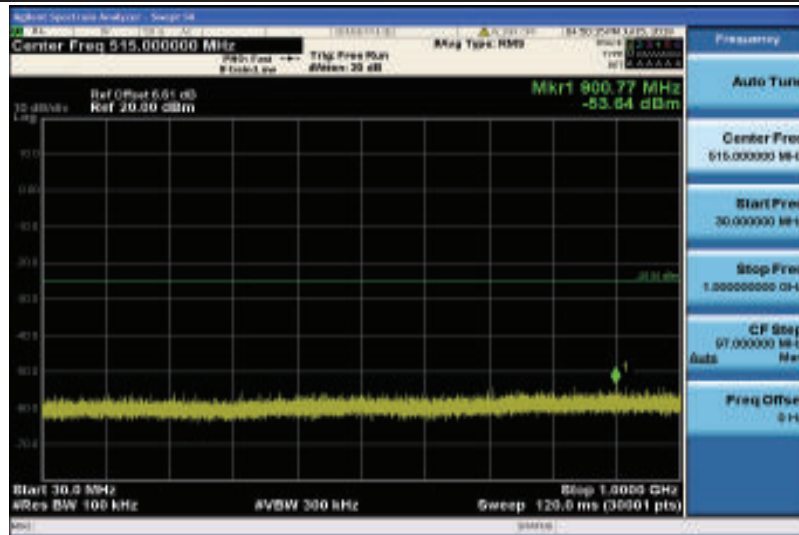

Band7-15MHz-16QAM-20825-1RB#0-Range2:1000~26000MHz

Band7-15MHz-16QAM-21100-1RB#0-Range1:30~1000MHz

Band7-15MHz-16QAM-21100-1RB#0-Range2:1000~26000MHz

Band7-15MHz-16QAM-21375-1RB#0-Range1:30~1000MHz

Band7-15MHz-16QAM-21375-1RB#0-Range2:1000~26000MHz