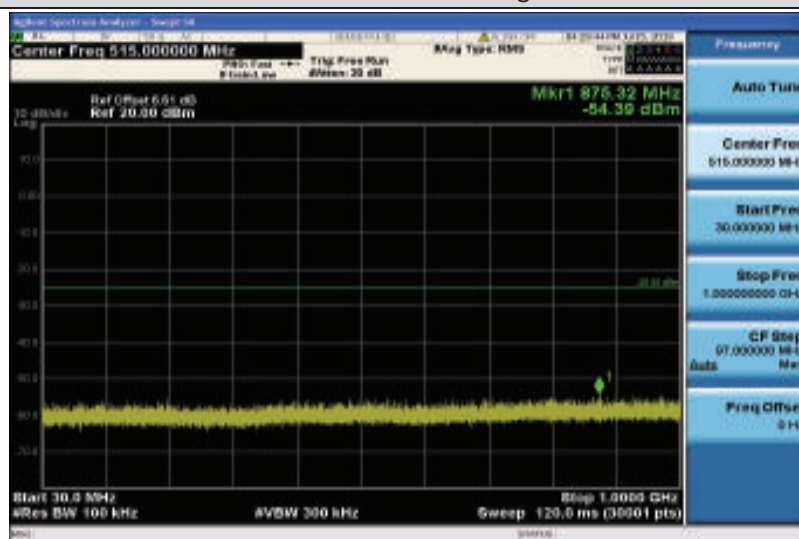

Band7-5MHz-16QAM-20775-1RB#0-Range2:100~26000MHz

Band7-5MHz-16QAM-21100-1RB#0-Range1:30~1000MHz