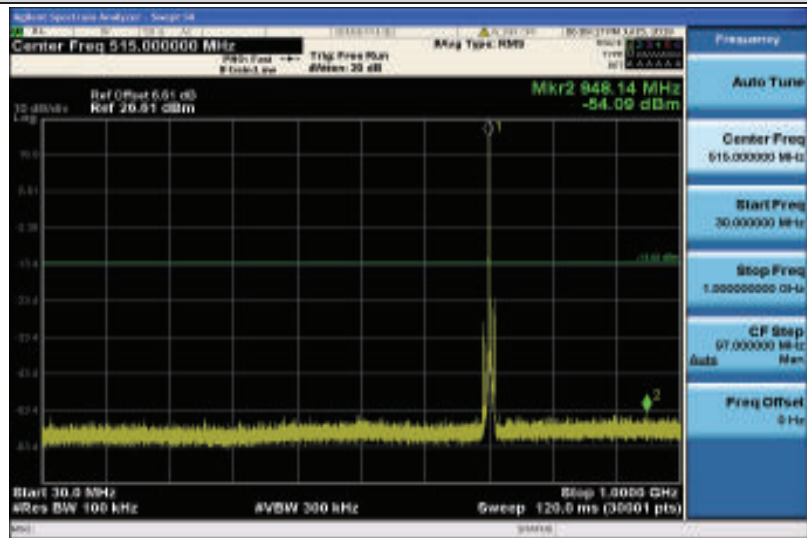

Band17-5MHz-16QAM-23755-1RB#0-Range2:1000~26000MHz

Band17-5MHz-16QAM-23790-1RB#0-Range1:30~1000MHz