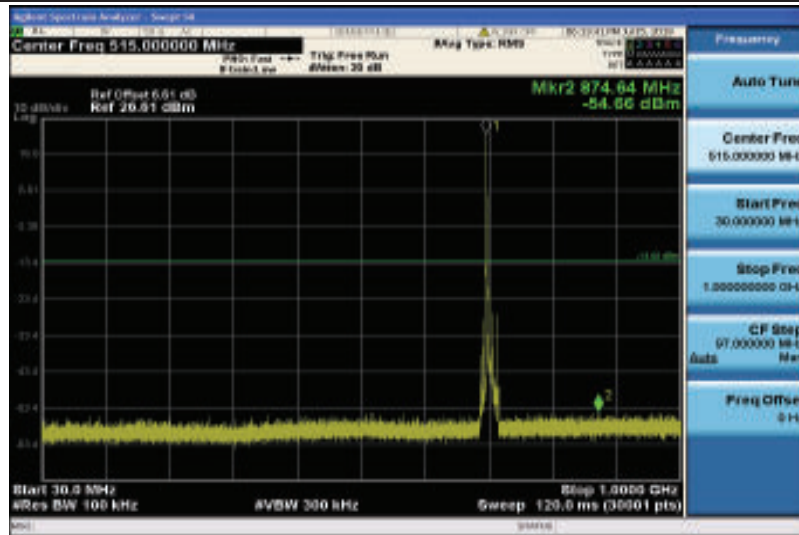

Band17-5MHz-16QAM-23825-1RB#0-Range2:1000~26000MHz

Band17-10MHz-QPSK-23780-1RB#0-Range1:30~1000MHz