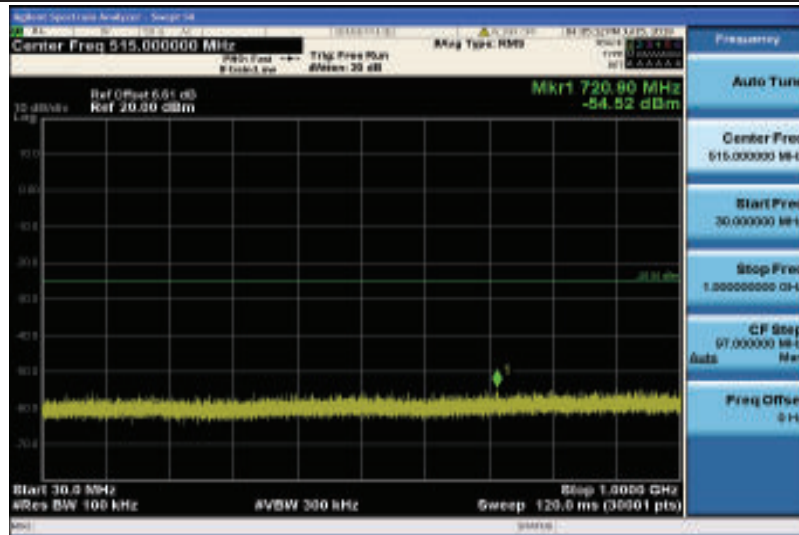

Band7-5MHz-16QAM-21425-1RB#0-Range2:100~26000MHz

Band7-10MHz-QPSK-20800-1RB#0-Range1:30~1000MHz