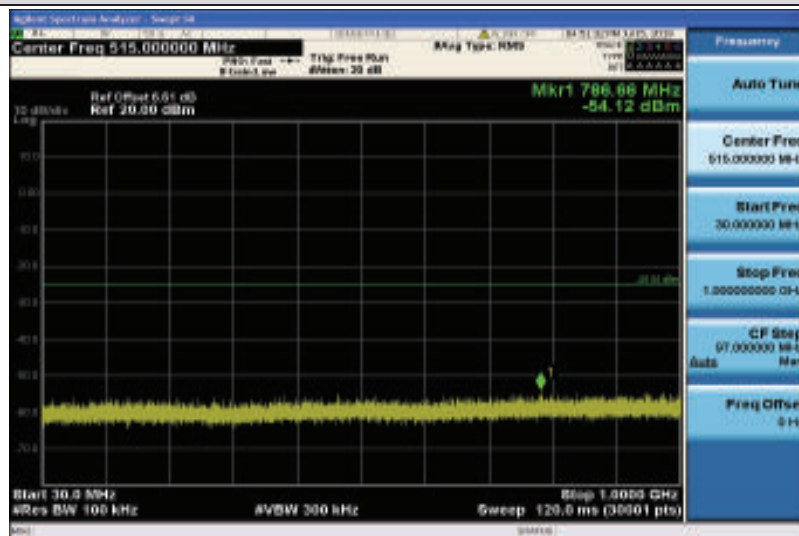

Band7-20MHz-QPSK-20850-1RB#0-Range2:1000~26000MHz

Band7-20MHz-QPSK-21100-1RB#0-Range1:30~1000MHz