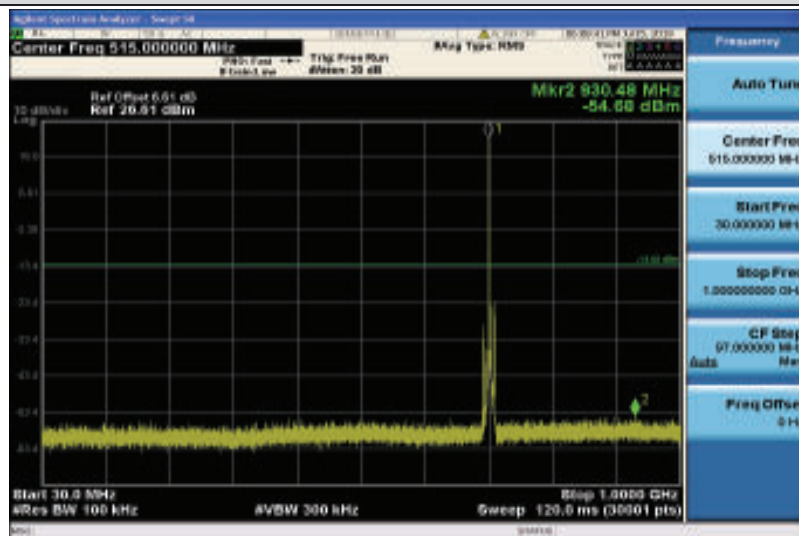

Band17-5MHz-QPSK-23755-1RB#0-Range2:1000~26000MHz

Band17-5MHz-QPSK-23790-1RB#0-Range1:30~1000MHz