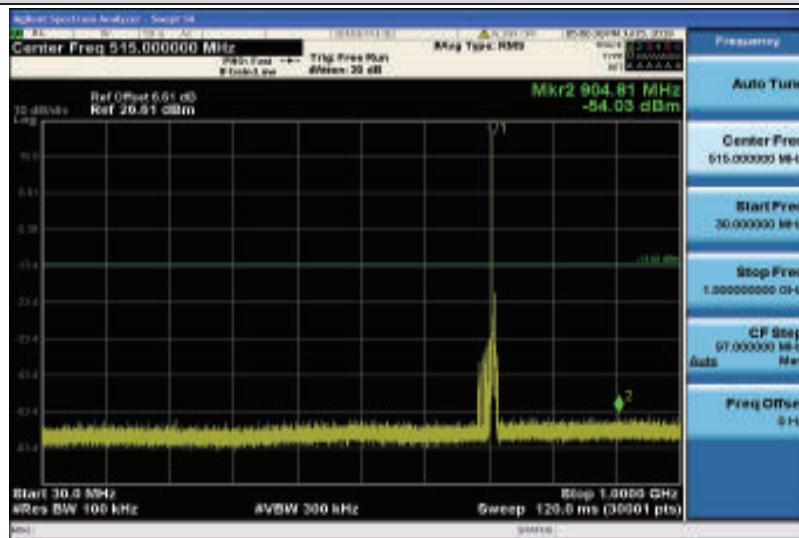

Band12-1.4MHz-16QAM-23095-1RB#0-Range2:100~26000MHz

Band12-1.4MHz-16QAM-23173-1RB#0-Range1:30~100MHz