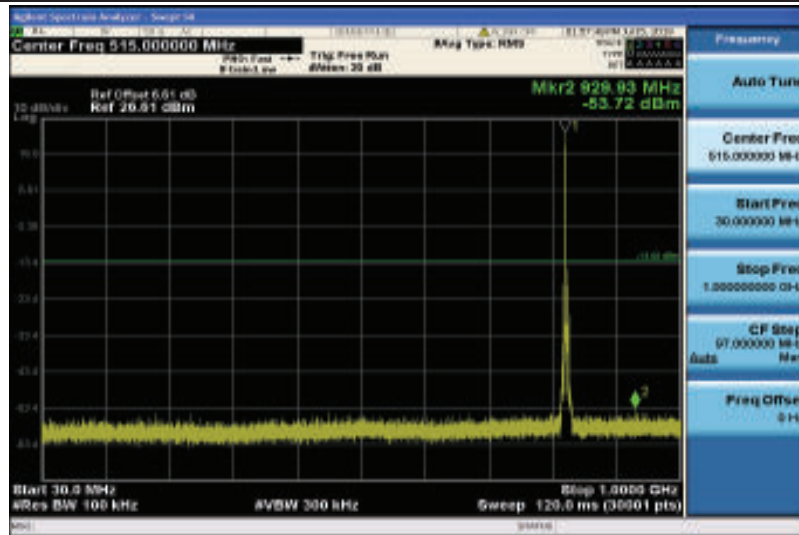

Band5-1.4MHz-16QAM-20407-1RB#0-Range2:1000~26000MHz

Band5-1.4MHz-16QAM-20525-1RB#0-Range1:30~1000MHz

Band5-1.4MHz-16QAM-20525-1RB#0-Range2:1000~26000MHz

Band5-1.4MHz-16QAM-20643-1RB#0-Range1:30~1000MHz

Band5-1.4MHz-16QAM-20643-1RB#0-Range2:1000~26000MHz