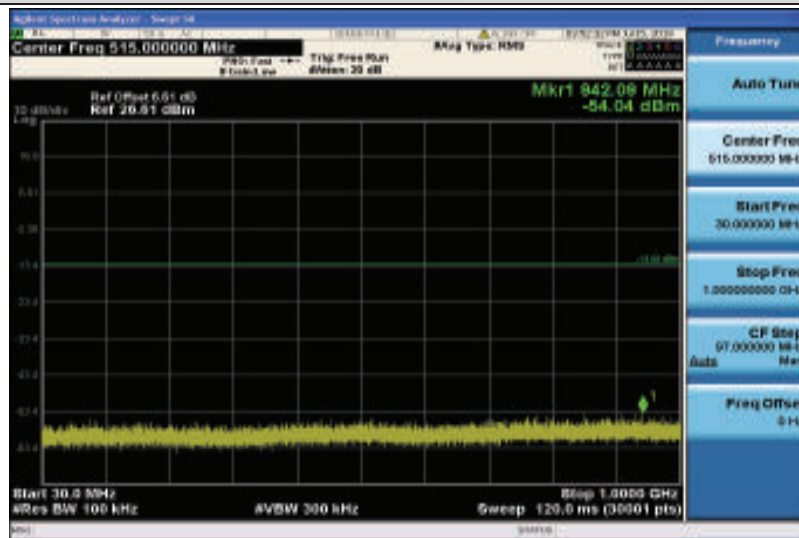

Band4-15MHz-16QAM-20025-1RB#0-Range1:30~1000MHz

Band4-15MHz-16QAM-20025-1RB#0-Range2:1000~26000MHz

Band4-15MHz-16QAM-20175-1RB#0-Range1:30~1000MHz

Band4-15MHz-16QAM-20175-1RB#0-Range2:1000~26000MHz

Band4-15MHz-16QAM-20325-1RB#0-Range1:30~1000MHz