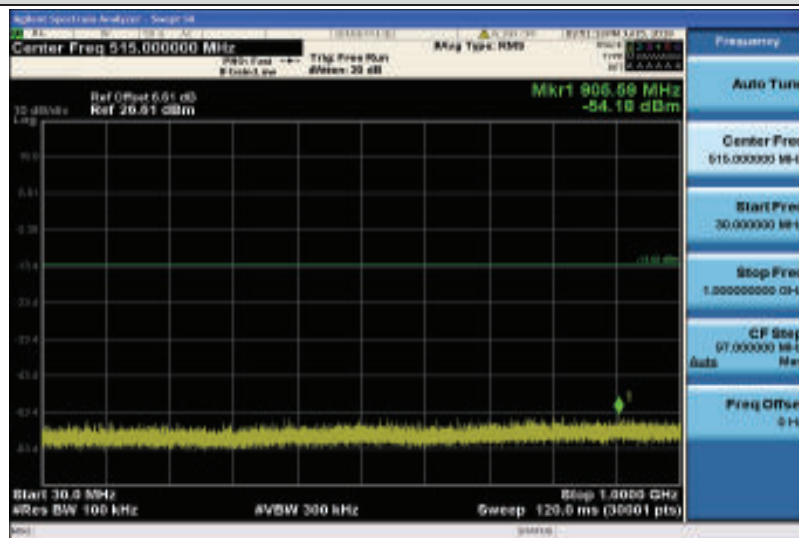

Band4-15MHz-16QAM-20025-1RB#0-Range2:1000~26000MHz

Band4-15MHz-16QAM-20175-1RB#0-Range1:30~1000MHz