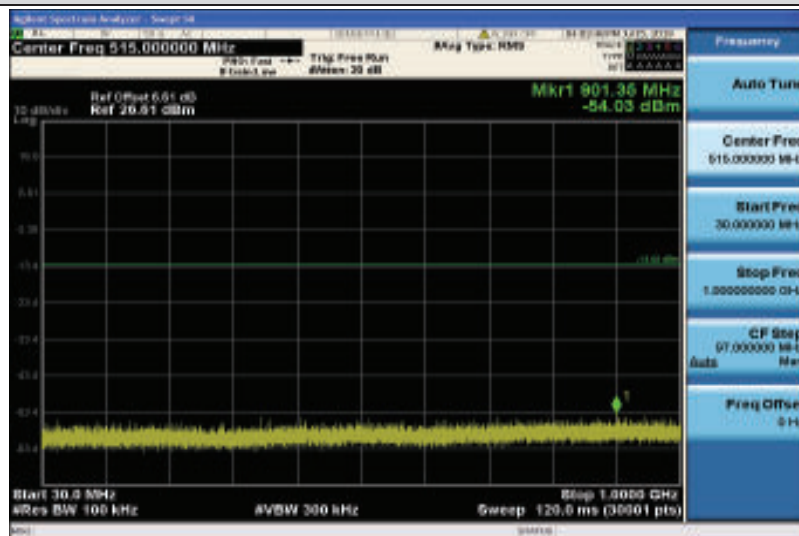

Band4-20MHz-QPSK-20050-1RB#0-Range2:1000~26000MHz

Band4-20MHz-QPSK-20175-1RB#0-Range1:30~1000MHz