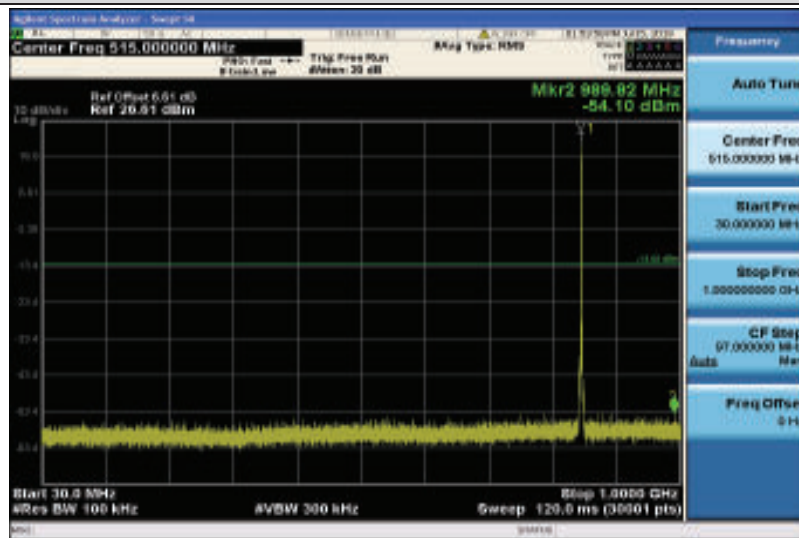

Band5-1.4MHz-16QAM-20525-1RB#0-Range2:1000~26000MHz

Band5-1.4MHz-16QAM-20643-1RB#0-Range1:30~1000MHz