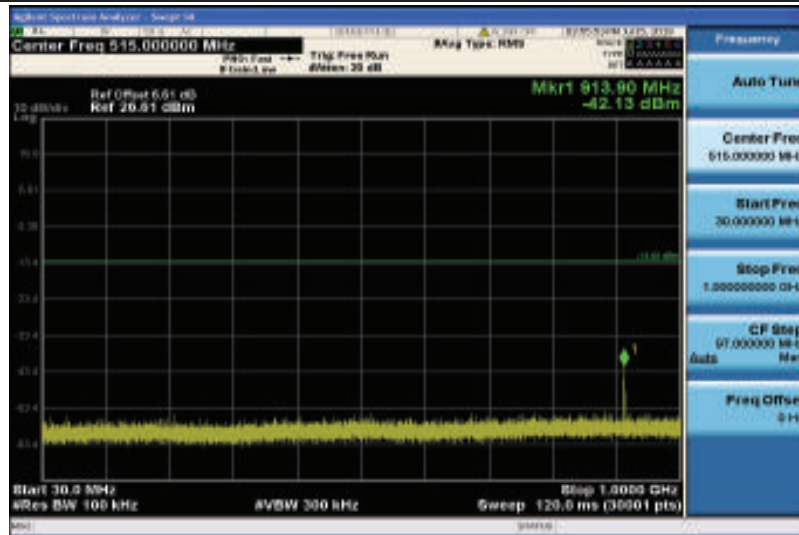

Band4-15MHz-16QAM-20325-1RB#0-Range2:1000~26000MHz

Band4-20MHz-QPSK-20050-1RB#0-Range1:30~1000MHz