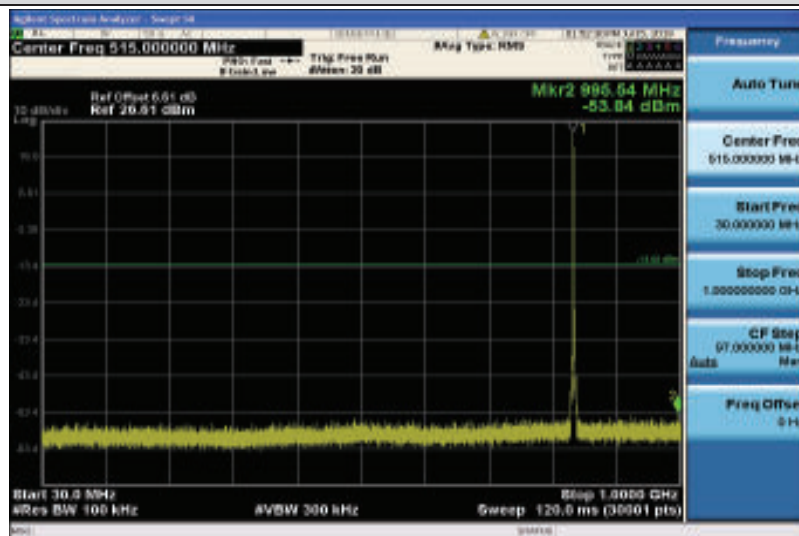

Band5-1.4MHz-16QAM-20407-1RB#0-Range2:1000~26000MHz

Band5-1.4MHz-16QAM-20525-1RB#0-Range1:30~1000MHz