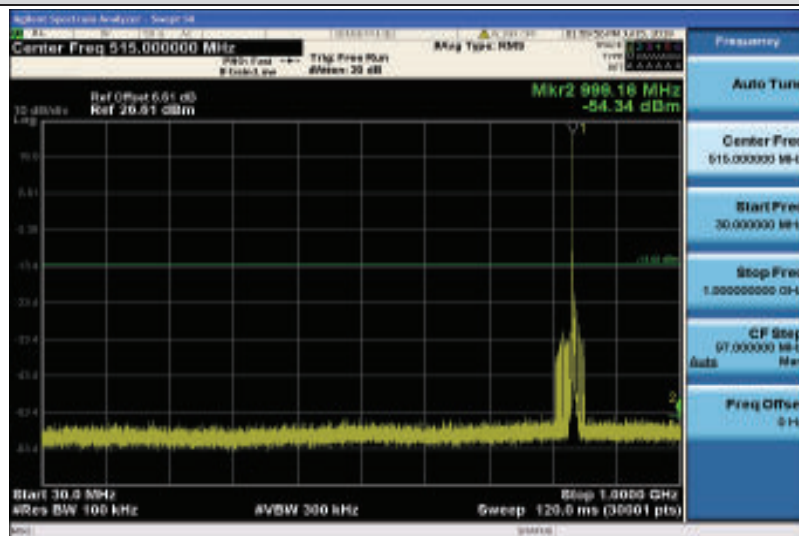

Band5-3MHz-QPSK-20415-1RB#0-Range2:1000~26000MHz

Band5-3MHz-QPSK-20525-1RB#0-Range1:30~100MHz