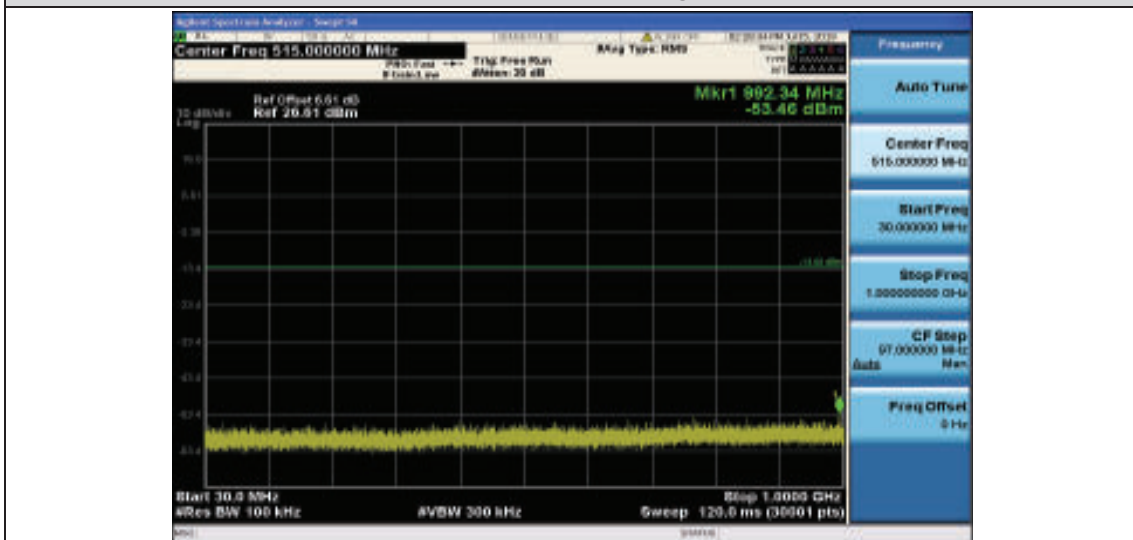

Band2-1.4MHz-QPSK-18900-1RB#0-Range1:30~1000MHz