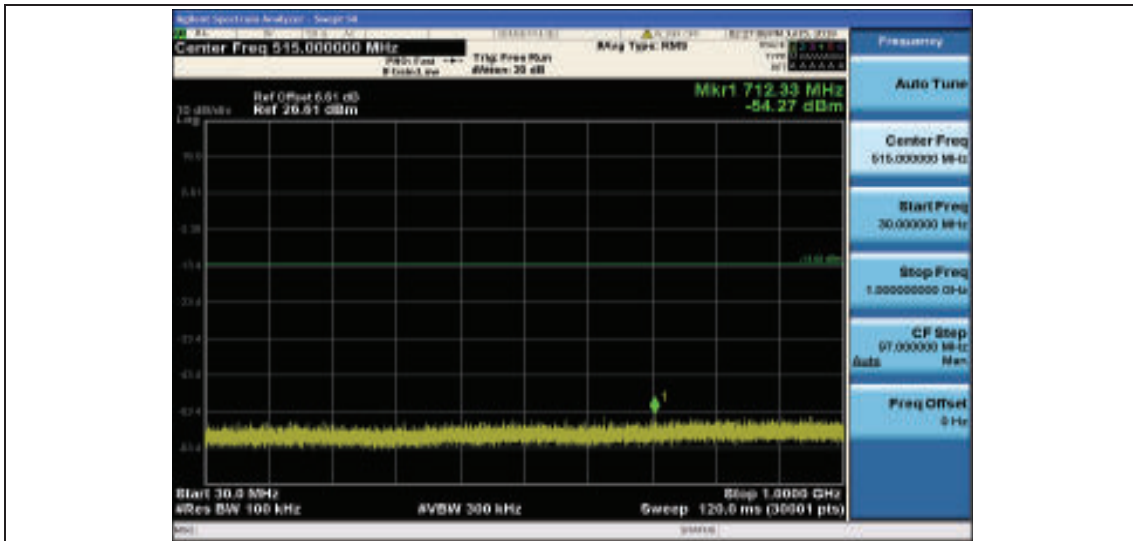

Test Graphs

Band2-1.4MHz-QPSK-18607-1RB#0-Range1:30~1000MHz