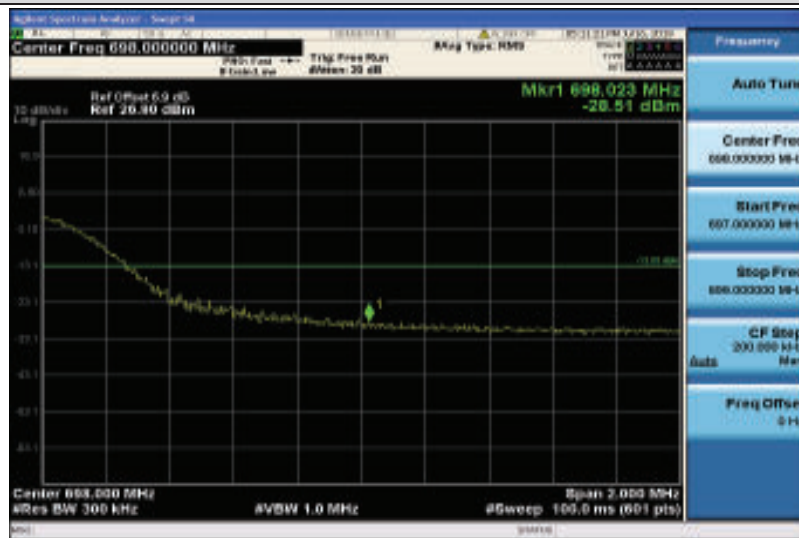

Band71-20MHz-16QAM-133372-1RB#99

Band71-20MHz-16QAM-133372-100RB#0

Appendix E: Conducted Spurious Emission

Test Result

| Band | Bandwidth | Modulation | Channel | RB Configuration | Frequency Range | Result (dBm) | Verdict |
|-------|-----------|------------|---------|------------------|----------------------|--------------|---------|
| Band2 | 1.4MHz | QPSK | 18607 | 1RB#0 | Range1:30~1000MHz | -54.27 | PASS |
| Band2 | 1.4MHz | QPSK | 18607 | 1RB#0 | Range2:1000~26000MHz | -38.06 | PASS |
| Band2 | 1.4MHz | QPSK | 18900 | 1RB#0 | Range1:30~1000MHz | -53.46 | PASS |
| Band2 | 1.4MHz | QPSK | 18900 | 1RB#0 | Range2:1000~26000MHz | -38.1 | PASS |
| Band2 | 1.4MHz | QPSK | 19193 | 1RB#0 | Range1:30~1000MHz | -53.72 | PASS |
| Band2 | 1.4MHz | QPSK | 19193 | 1RB#0 | Range2:1000~26000MHz | -33.12 | PASS |
| Band2 | 1.4MHz | 16QAM | 18607 | 1RB#0 | Range1:30~1000MHz | -54.84 | PASS |
| Band2 | 1.4MHz | 16QAM | 18607 | 1RB#0 | Range2:1000~26000MHz | -37.92 | PASS |
| Band2 | 1.4MHz | 16QAM | 18900 | 1RB#0 | Range1:30~1000MHz | -54.01 | PASS |
| Band2 | 1.4MHz | 16QAM | 18900 | 1RB#0 | Range2:1000~26000MHz | -38.12 | PASS |
| Band2 | 1.4MHz | 16QAM | 19193 | 1RB#0 | Range1:30~1000MHz | -54.66 | PASS |
| Band2 | 1.4MHz | 16QAM | 19193 | 1RB#0 | Range2:1000~26000MHz | -34.04 | PASS |
| Band2 | 3MHz | QPSK | 18615 | 1RB#0 | Range1:30~1000MHz | -53.68 | PASS |
| Band2 | 3MHz | QPSK | 18615 | 1RB#0 | Range2:1000~26000MHz | -37.98 | PASS |
| Band2 | 3MHz | QPSK | 18900 | 1RB#0 | Range1:30~1000MHz | -54.25 | PASS |
| Band2 | 3MHz | QPSK | 18900 | 1RB#0 | Range2:1000~26000MHz | -38.22 | PASS |
| Band2 | 3MHz | QPSK | 19185 | 1RB#0 | Range1:30~1000MHz | -54.52 | PASS |
| Band2 | 3MHz | QPSK | 19185 | 1RB#0 | Range2:1000~26000MHz | -33.85 | PASS |
| Band2 | 3MHz | 16QAM | 18615 | 1RB#0 | Range1:30~1000MHz | -54.14 | PASS |
| Band2 | 3MHz | 16QAM | 18615 | 1RB#0 | Range2:1000~26000MHz | -38.28 | PASS |
| Band2 | 3MHz | 16QAM | 18900 | 1RB#0 | Range1:30~1000MHz | -54.43 | PASS |
| Band2 | 3MHz | 16QAM | 18900 | 1RB#0 | Range2:1000~26000MHz | -38.14 | PASS |
| Band2 | 3MHz | 16QAM | 19185 | 1RB#0 | Range1:30~1000MHz | -54.49 | PASS |
| Band2 | 3MHz | 16QAM | 19185 | 1RB#0 | Range2:1000~26000MHz | -35.66 | PASS |
| Band2 | 5MHz | QPSK | 18625 | 1RB#0 | Range1:30~1000MHz | -54.14 | PASS |
| Band2 | 5MHz | QPSK | 18625 | 1RB#0 | Range2:1000~26000MHz | -38.17 | PASS |
| Band2 | 5MHz | QPSK | 18900 | 1RB#0 | Range1:30~1000MHz | -53.22 | PASS |
| Band2 | 5MHz | QPSK | 18900 | 1RB#0 | Range2:1000~26000MHz | -38.16 | PASS |
| Band2 | 5MHz | QPSK | 19175 | 1RB#0 | Range1:30~1000MHz | -54.29 | PASS |
| Band2 | 5MHz | QPSK | 19175 | 1RB#0 | Range2:1000~26000MHz | -36.13 | PASS |
| Band2 | 5MHz | 16QAM | 18625 | 1RB#0 | Range1:30~1000MHz | -54.54 | PASS |
| Band2 | 5MHz | 16QAM | 18625 | 1RB#0 | Range2:1000~26000MHz | -38.1 | PASS |
| Band2 | 5MHz | 16QAM | 18900 | 1RB#0 | Range1:30~1000MHz | -54.55 | PASS |
| Band2 | 5MHz | 16QAM | 18900 | 1RB#0 | Range2:1000~26000MHz | -38.06 | PASS |
| Band2 | 5MHz | 16QAM | 19175 | 1RB#0 | Range1:30~1000MHz | -54.02 | PASS |