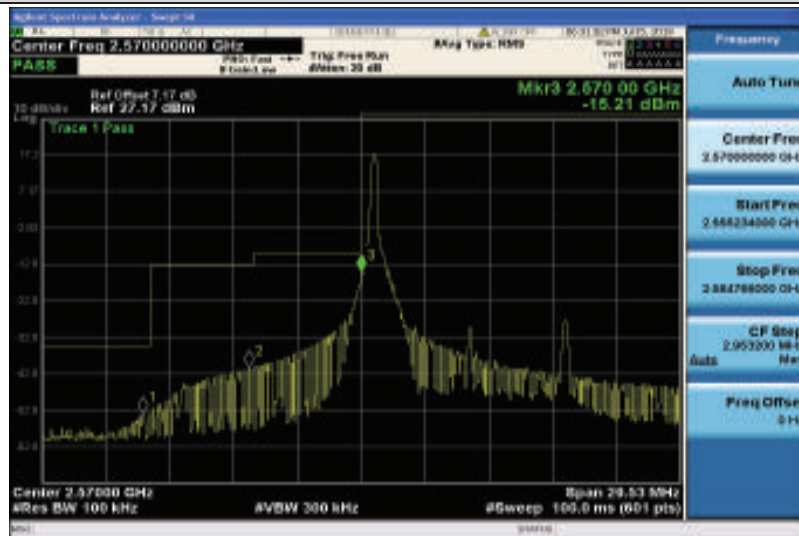

Band38-10MHz-16QAM-37800-1RB#0