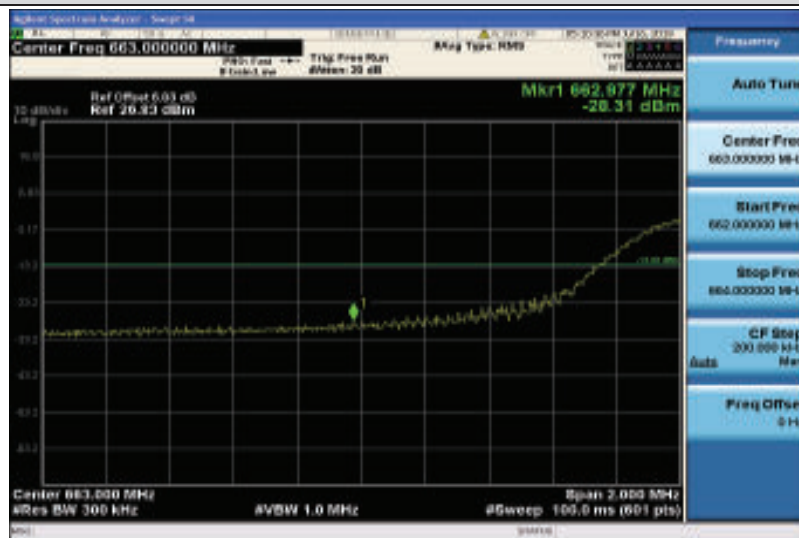

Band71-20MHz-16QAM-133222-100RB#0