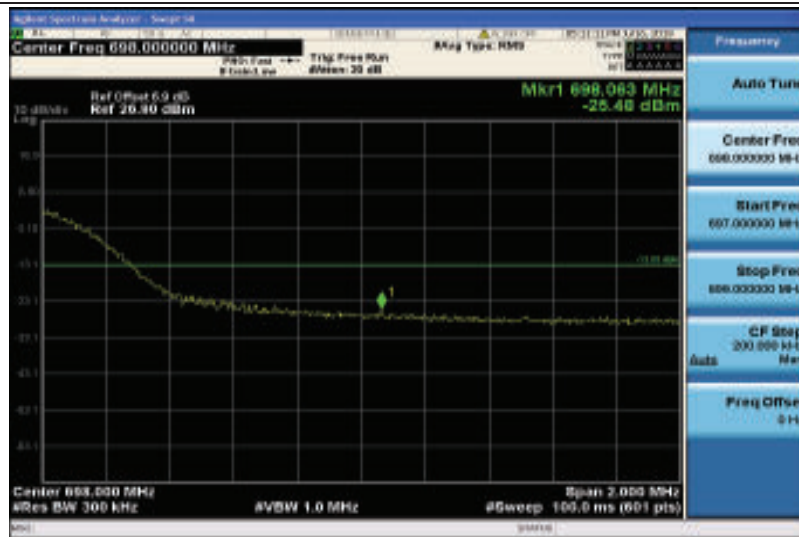

Band71-20MHz-QPSK-133372-100RB#0