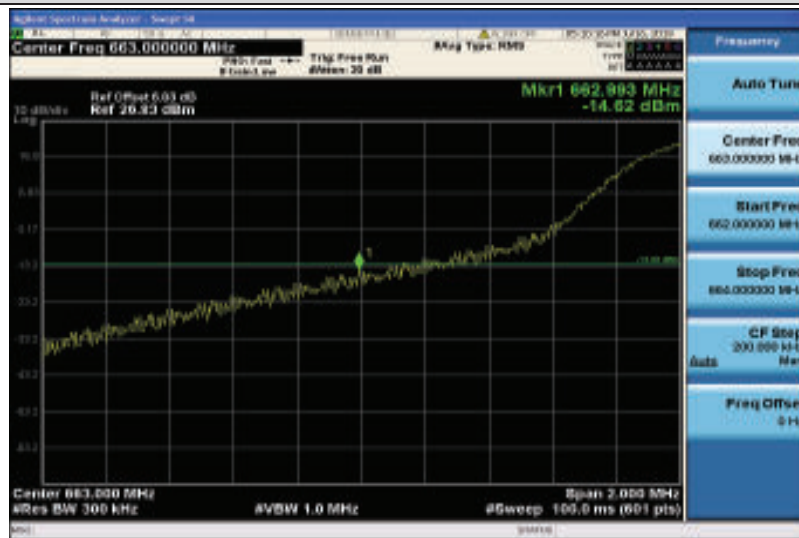

Band71-20MHz-16QAM-133222-1RB#0