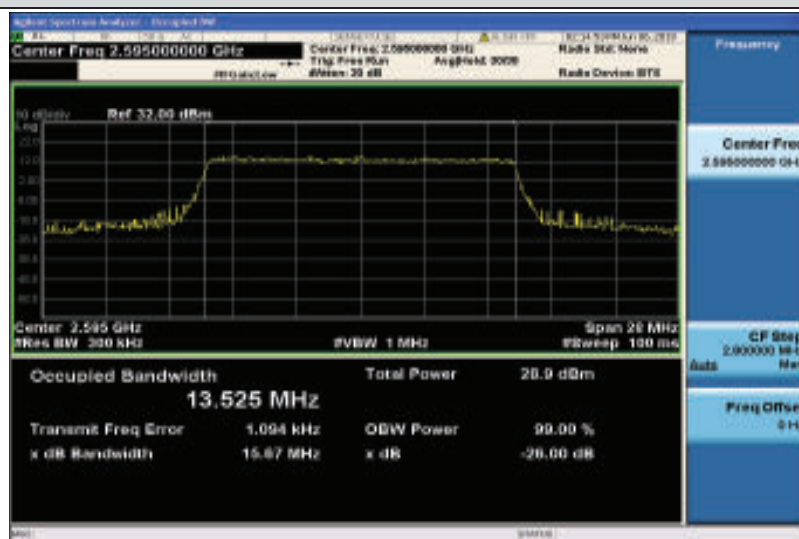

Band38-10MHz-16QAM-38200-50RB#0-8.9589

Band38-15MHz-QPSK-37825-75RB#0-13.465

Band38-15MHz-QPSK-38000-75RB#0-13.466

Band38-15MHz-QPSK-38175-75RB#0-13.548

Band38-15MHz-16QAM-37825-75RB#0-13.538

Band38-15MHz-16QAM-38000-75RB#0-13.525