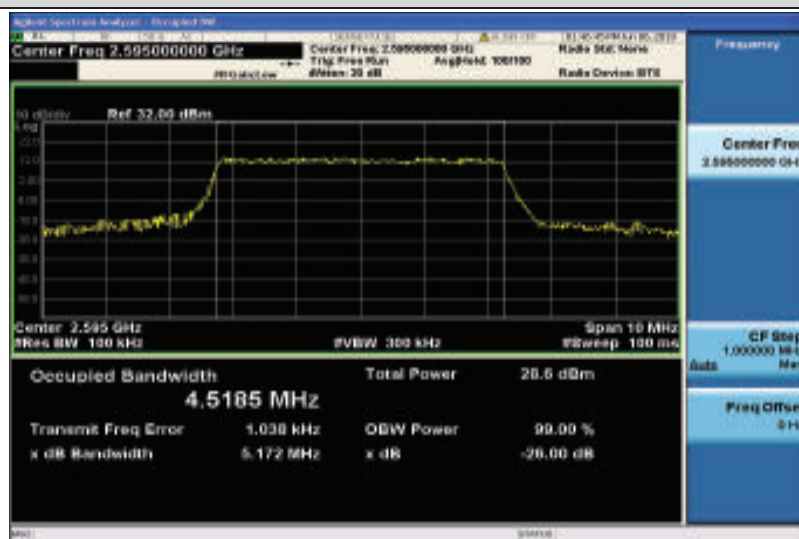

Band26-15MHz-16QAM-26965-75RB#0-13.490

Band38-5MHz-QPSK-37775-25RB#0-4.5207

Band38-5MHz-QPSK-38000-25RB#0-4.5032

Band38-5MHz-QPSK-38225-25RB#0-4.5229

Band38-5MHz-16QAM-37775-25RB#0-4.5249

Band38-5MHz-16QAM-38000-25RB#0-4.5185