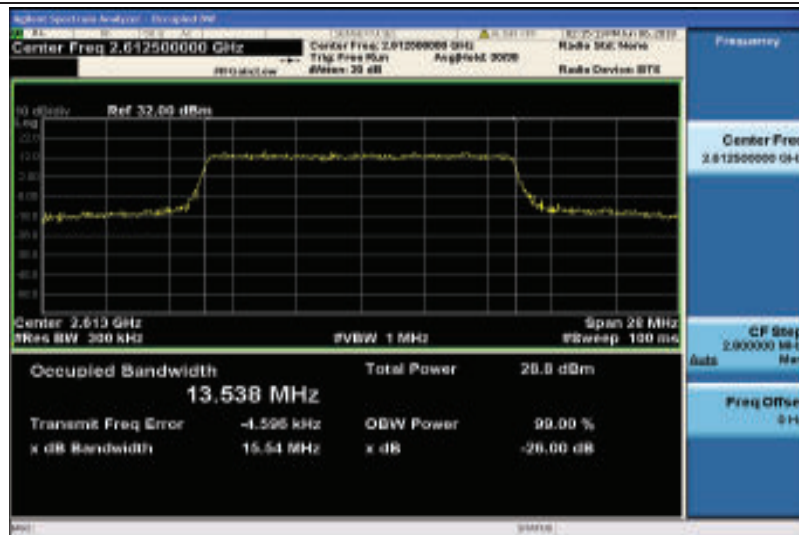

Band38-10MHz-16QAM-38200-50RB#0-8.9589

Band38-15MHz-QPSK-37825-75RB#0-13.465

Band38-15MHz-QPSK-38000-75RB#0-13.466

Band38-15MHz-QPSK-38175-75RB#0-13.548

Band38-15MHz-16QAM-37825-75RB#0-13.538

Band38-15MHz-16QAM-38000-75RB#0-13.525