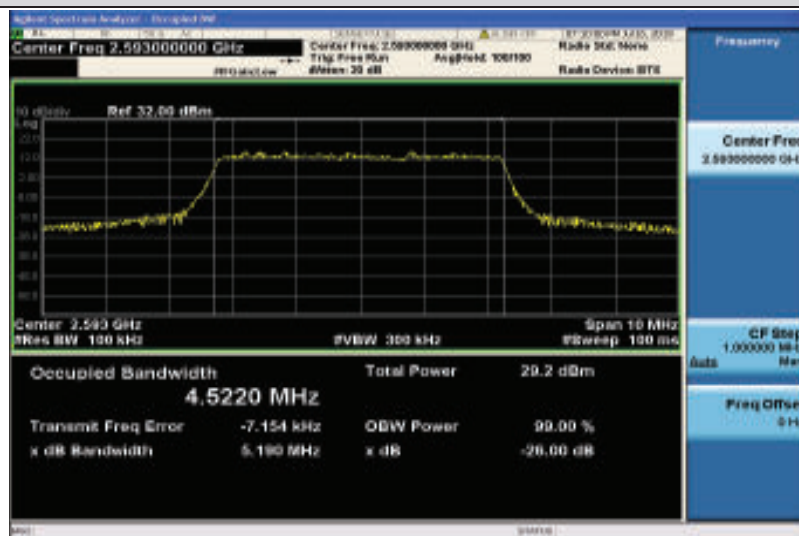

Band41-5MHz-QPSK-40265-25RB#0-4.5294