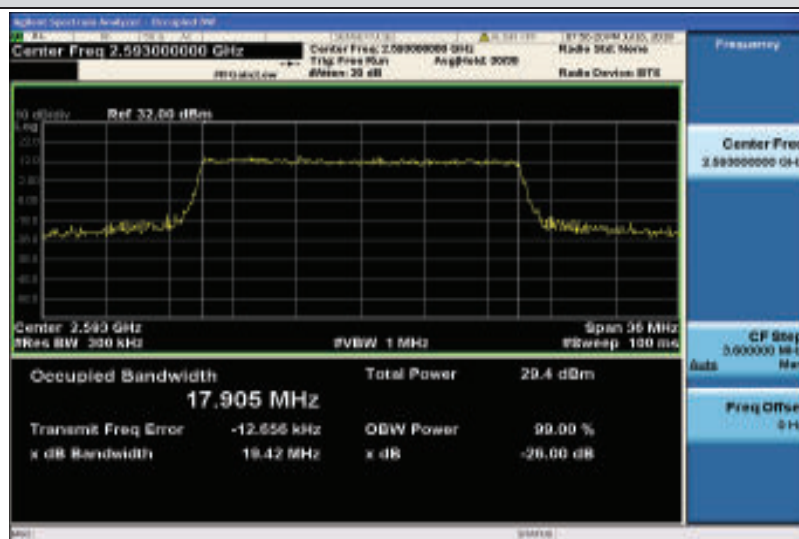

Band41-20MHz-QPSK-40620-100RB#0-17.905