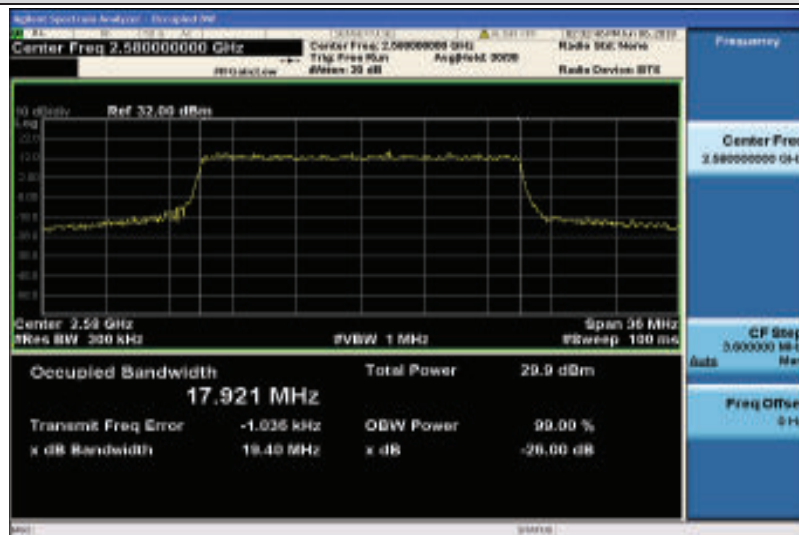

Band38-15MHz-16QAM-38175-75RB#0-13.538