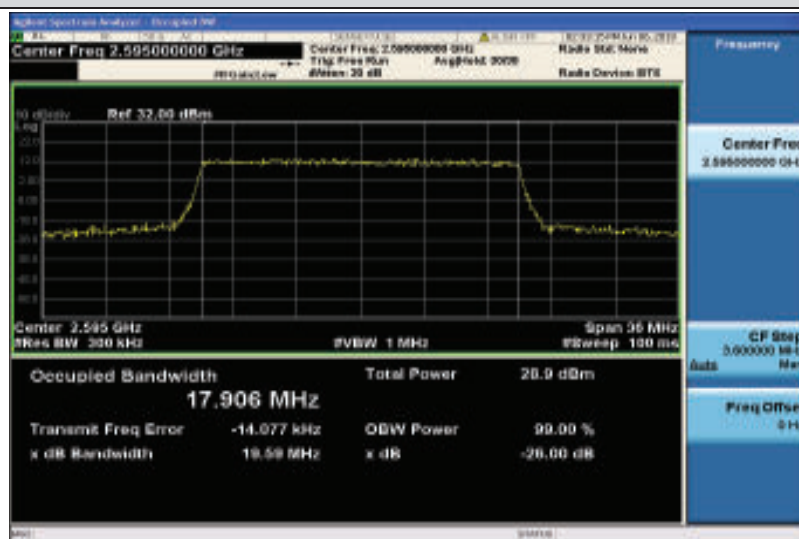

Band38-15MHz-16QAM-38175-75RB#0-13.538

Band38-20MHz-QPSK-37850-100RB#0-17.921

Band38-20MHz-QPSK-38000-100RB#0-17.925

Band38-20MHz-QPSK-38150-100RB#0-17.924

Band38-20MHz-16QAM-37850-100RB#0-17.876

Band38-20MHz-16QAM-38000-100RB#0-17.906