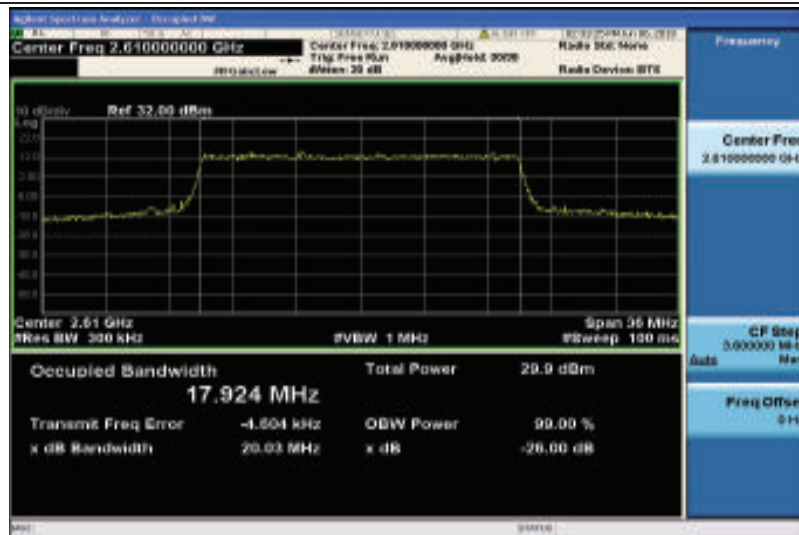

Band38-20MHz-QPSK-38000-100RB#0-17.925