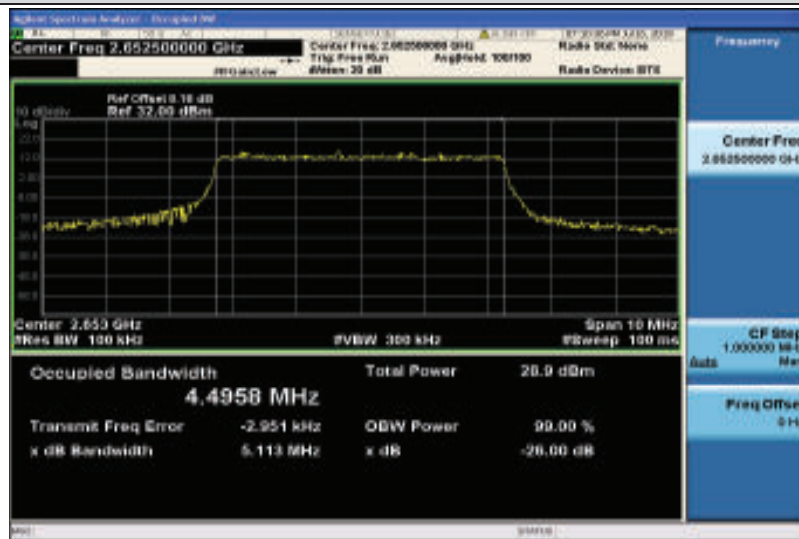

Band41-5MHz-QPSK-40620-25RB#0-4.5220