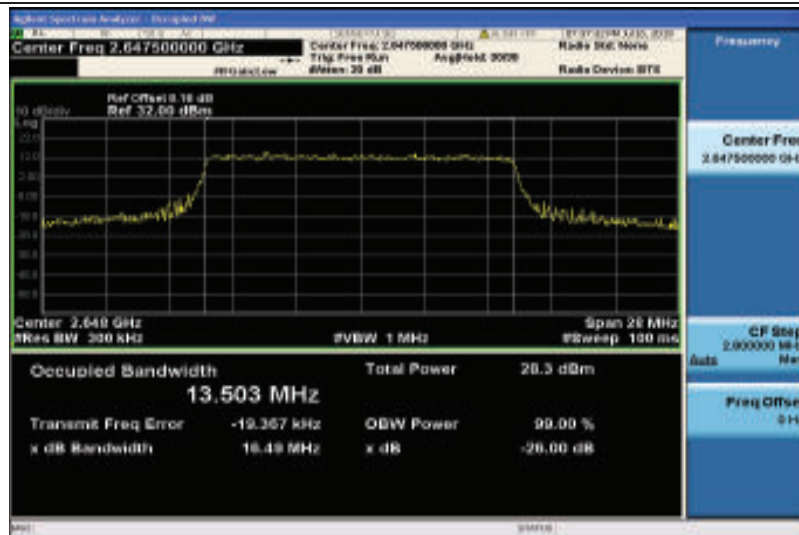

Band41-10MHz-16QAM-41190-50RB#0-8.9560

Band41-15MHz-QPSK-40315-75RB#0-9.1532

Band41-15MHz-QPSK-40620-75RB#0-13.468

Band41-15MHz-QPSK-41165-75RB#0-13.517

Band41-15MHz-16QAM-40315-75RB#0-13.561

Band41-15MHz-16QAM-40620-75RB#0-13.517