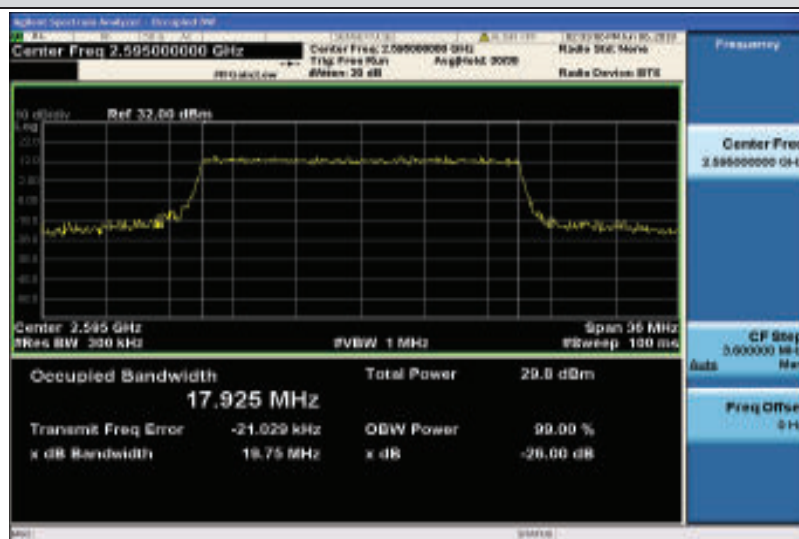

Band38-20MHz-QPSK-37850-100RB#0-17.921