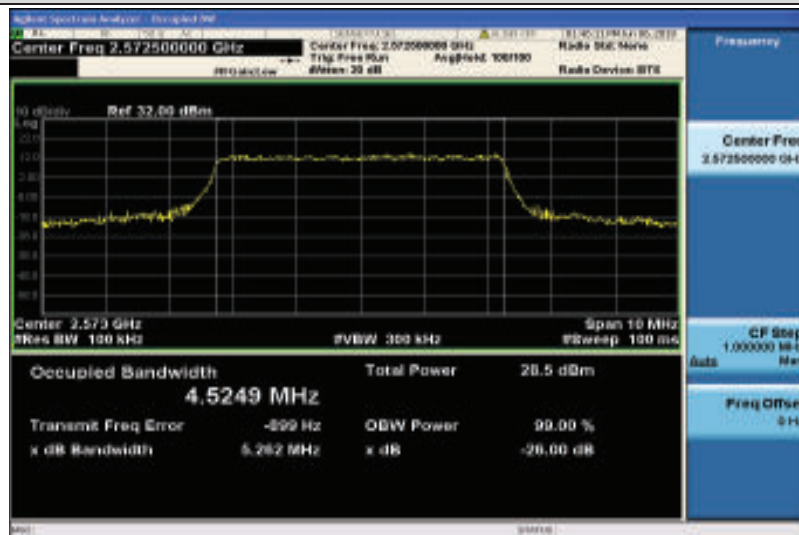

Band26-15MHz-16QAM-26965-75RB#0-13.490

Band38-5MHz-QPSK-37775-25RB#0-4.5207

Band38-5MHz-QPSK-38000-25RB#0-4.5032

Band38-5MHz-QPSK-38225-25RB#0-4.5229

Band38-5MHz-16QAM-37775-25RB#0-4.5249

Band38-5MHz-16QAM-38000-25RB#0-4.5185