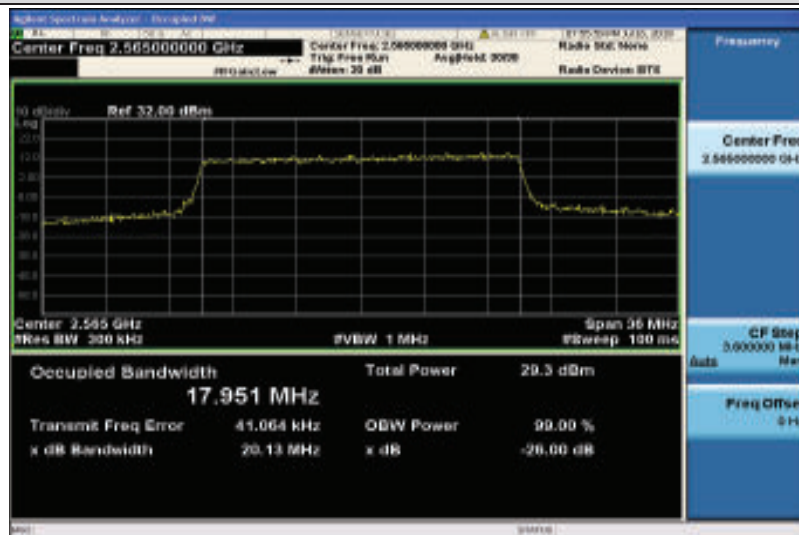

Band41-20MHz-QPSK-40340-100RB#0-17.951