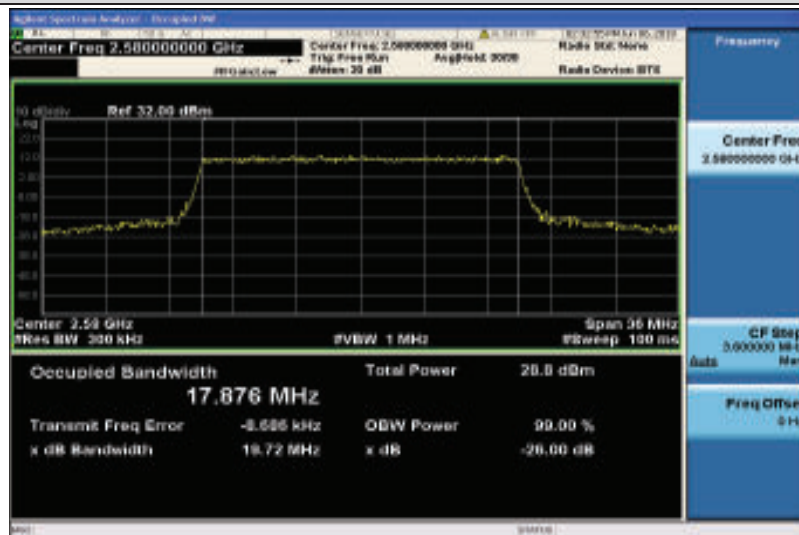

Band38-15MHz-16QAM-38175-75RB#0-13.538

Band38-20MHz-QPSK-37850-100RB#0-17.921

Band38-20MHz-QPSK-38000-100RB#0-17.925

Band38-20MHz-QPSK-38150-100RB#0-17.924

Band38-20MHz-16QAM-37850-100RB#0-17.876

Band38-20MHz-16QAM-38000-100RB#0-17.906