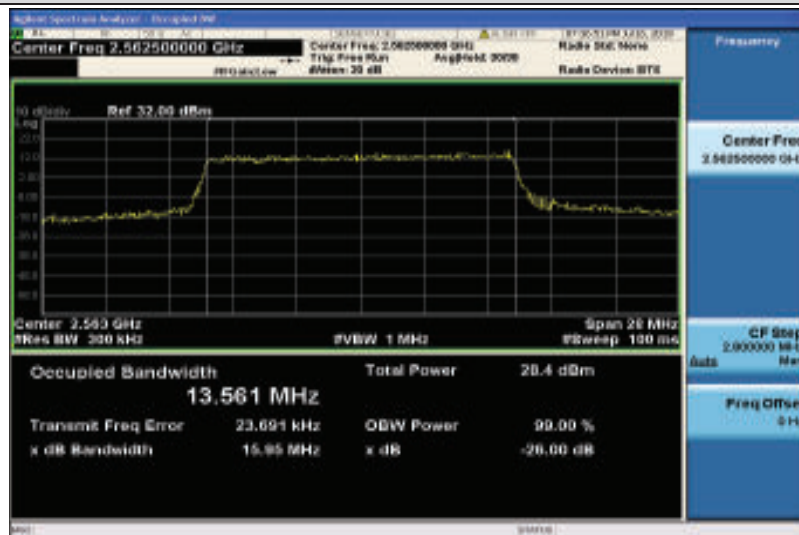

Band41-10MHz-16QAM-41190-50RB#0-8.9560

Band41-15MHz-QPSK-40315-75RB#0-9.1532

Band41-15MHz-QPSK-40620-75RB#0-13.468

Band41-15MHz-QPSK-41165-75RB#0-13.517

Band41-15MHz-16QAM-40315-75RB#0-13.561

Band41-15MHz-16QAM-40620-75RB#0-13.517