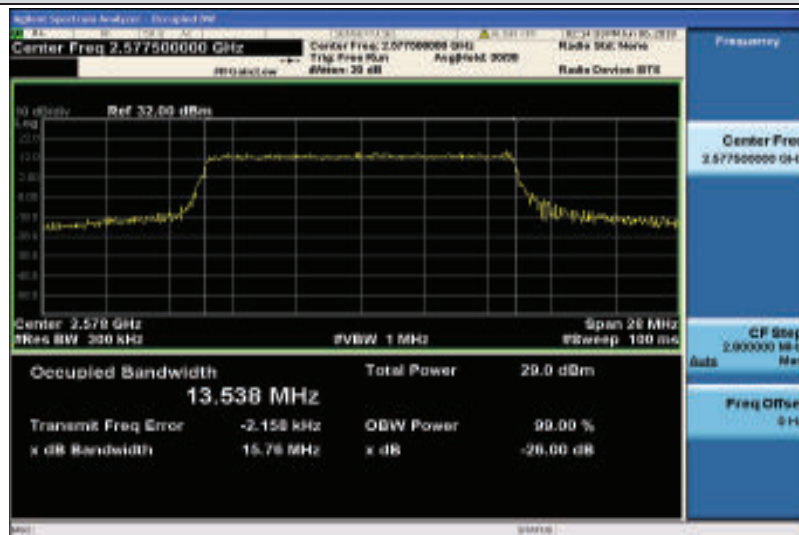

Band38-10MHz-16QAM-38200-50RB#0-8.9589

Band38-15MHz-QPSK-37825-75RB#0-13.465

Band38-15MHz-QPSK-38000-75RB#0-13.466

Band38-15MHz-QPSK-38175-75RB#0-13.548

Band38-15MHz-16QAM-37825-75RB#0-13.538

Band38-15MHz-16QAM-38000-75RB#0-13.525