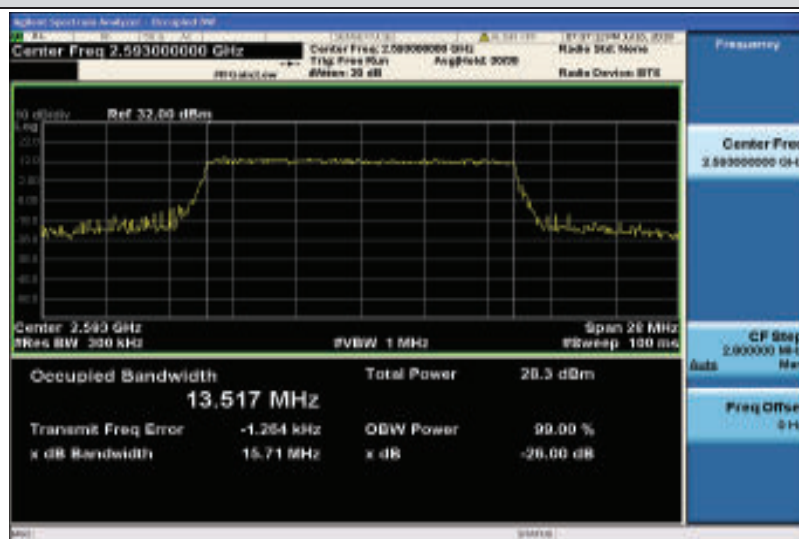

Band41-10MHz-16QAM-41190-50RB#0-8.9560

Band41-15MHz-QPSK-40315-75RB#0-9.1532

Band41-15MHz-QPSK-40620-75RB#0-13.468

Band41-15MHz-QPSK-41165-75RB#0-13.517

Band41-15MHz-16QAM-40315-75RB#0-13.561

Band41-15MHz-16QAM-40620-75RB#0-13.517