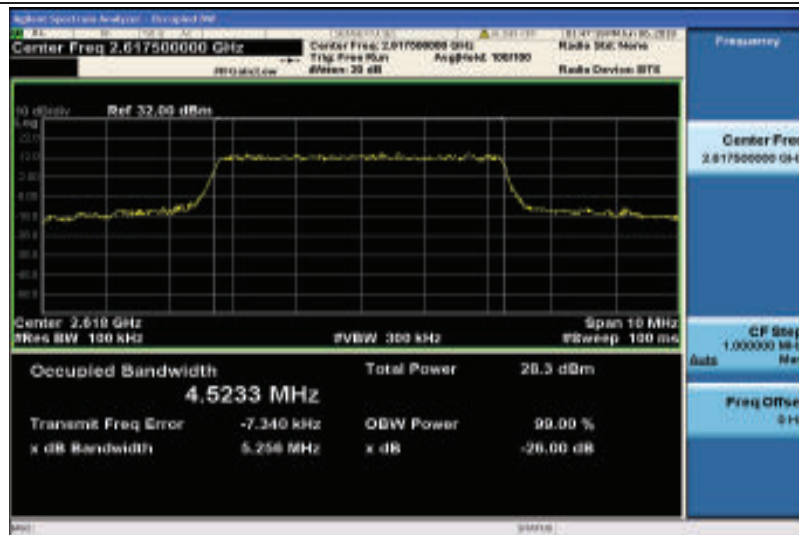

Band26-15MHz-16QAM-26965-75RB#0-13.490

Band38-5MHz-QPSK-37775-25RB#0-4.5207

Band38-5MHz-QPSK-38000-25RB#0-4.5032

Band38-5MHz-QPSK-38225-25RB#0-4.5229

Band38-5MHz-16QAM-37775-25RB#0-4.5249

Band38-5MHz-16QAM-38000-25RB#0-4.5185