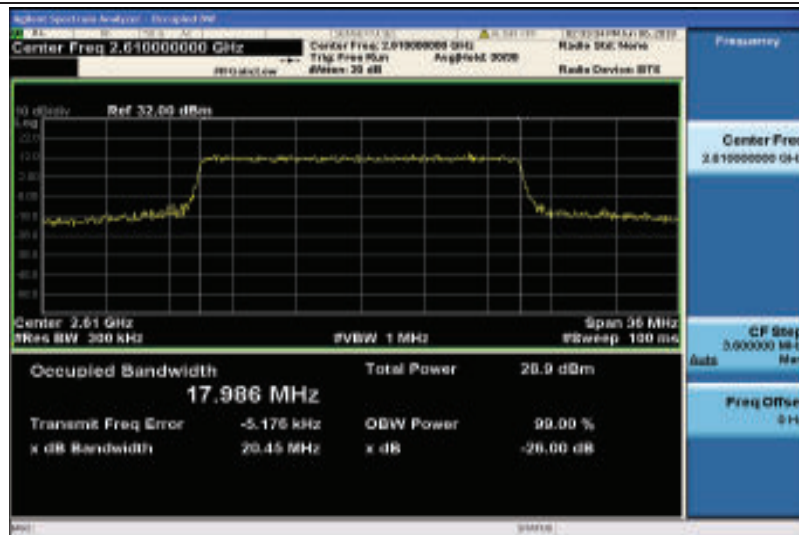

Band38-15MHz-16QAM-38175-75RB#0-13.538

Band38-20MHz-QPSK-37850-100RB#0-17.921

Band38-20MHz-QPSK-38000-100RB#0-17.925

Band38-20MHz-QPSK-38150-100RB#0-17.924

Band38-20MHz-16QAM-37850-100RB#0-17.876

Band38-20MHz-16QAM-38000-100RB#0-17.906