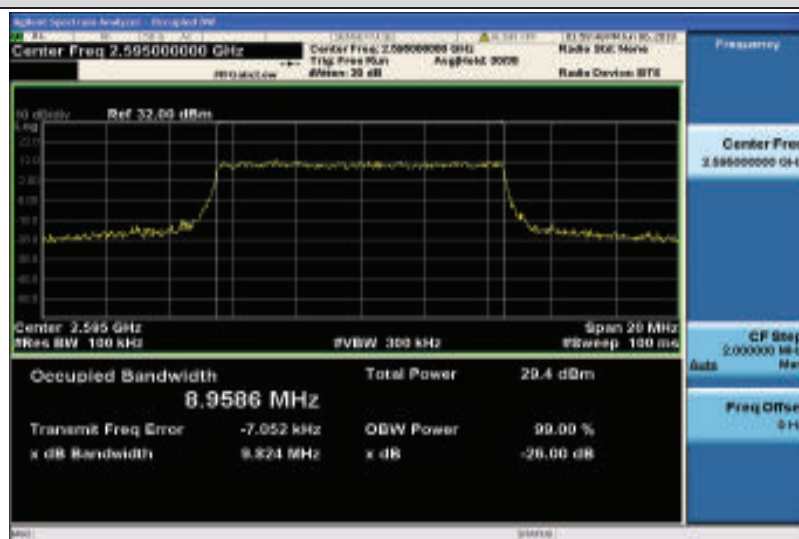

Band38-10MHz-QPSK-37800-50RB#0-8.9545