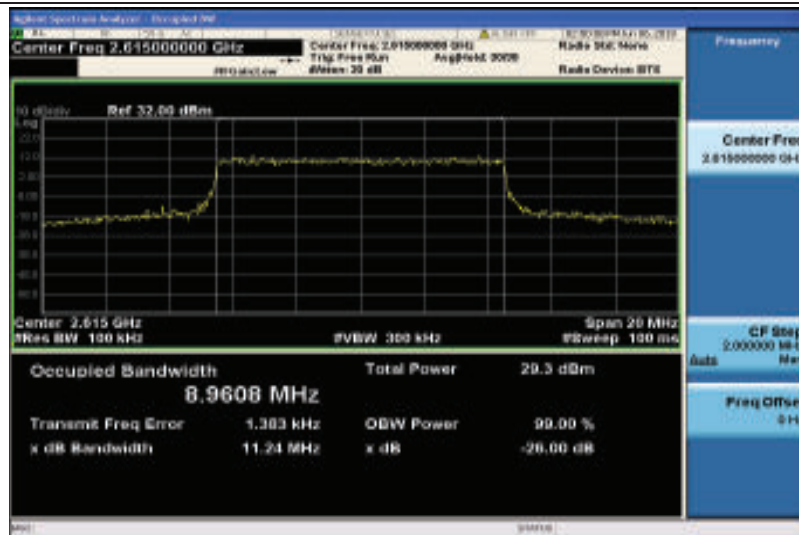

Band38-10MHz-QPSK-38000-50RB#0-8.9586