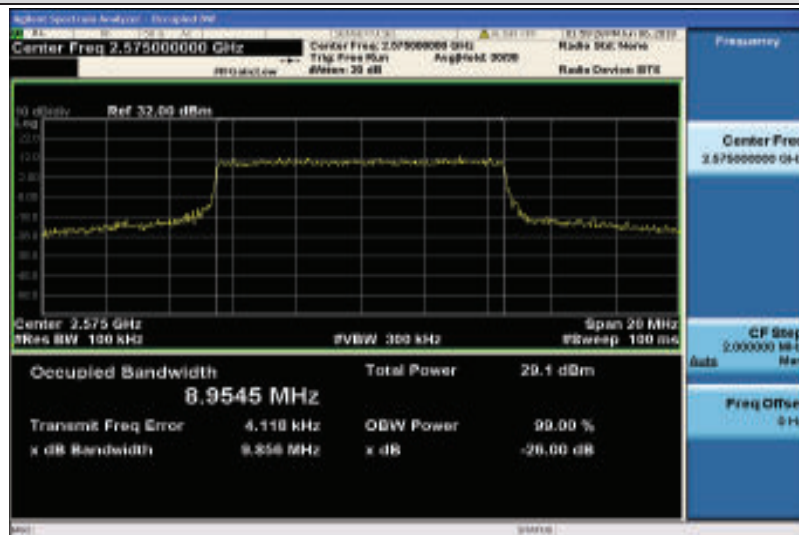

Band38-5MHz-16QAM-38225-25RB#0-4.5233