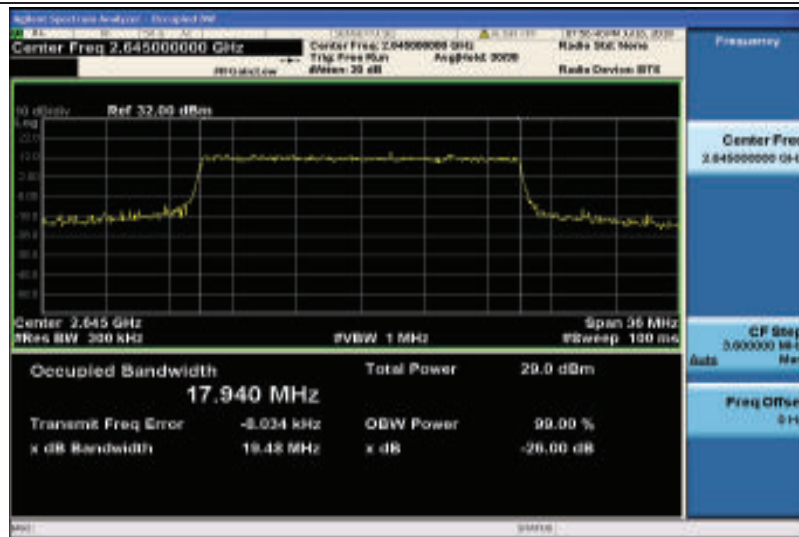

Band41-20MHz-QPSK-41140-100RB#0-17.940