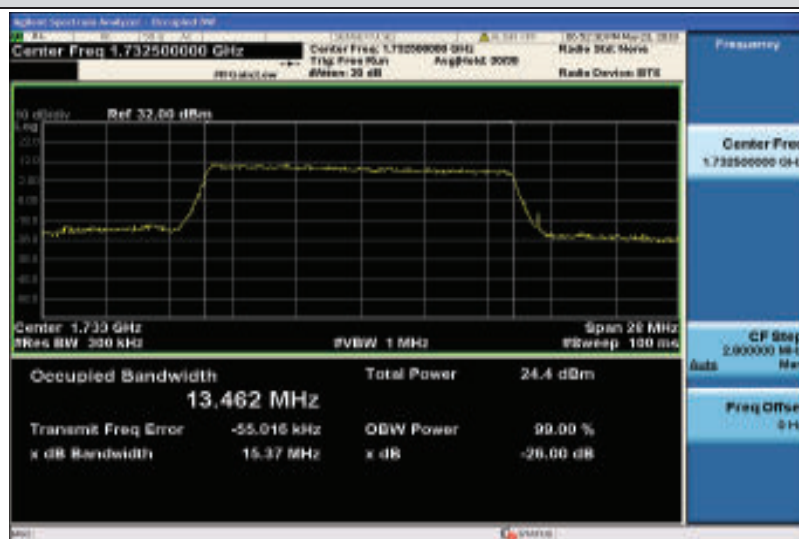

Band4-10MHz-16QAM-20350-50RB#0-8.9406

Band4-15MHz-QPSK-20025-75RB#0-13.485

Band4-15MHz-QPSK-20175-75RB#0-13.462

Band4-15MHz-QPSK-20325-75RB#0-13.645

Band4-15MHz-16QAM-20025-75RB#0-13.522

Band4-15MHz-16QAM-20175-75RB#0-13.510