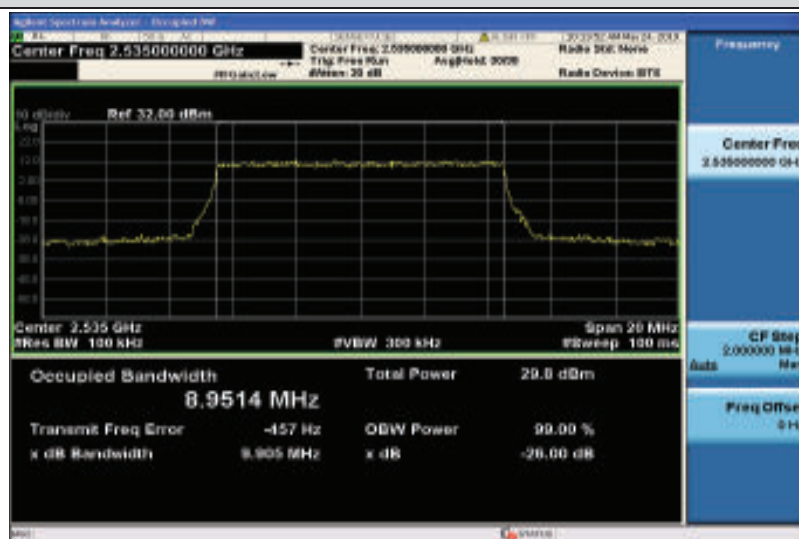

Band7-10MHz-QPSK-20800-50RB#0-8.9506

Band7-10MHz-QPSK-21100-50RB#0-8.9514