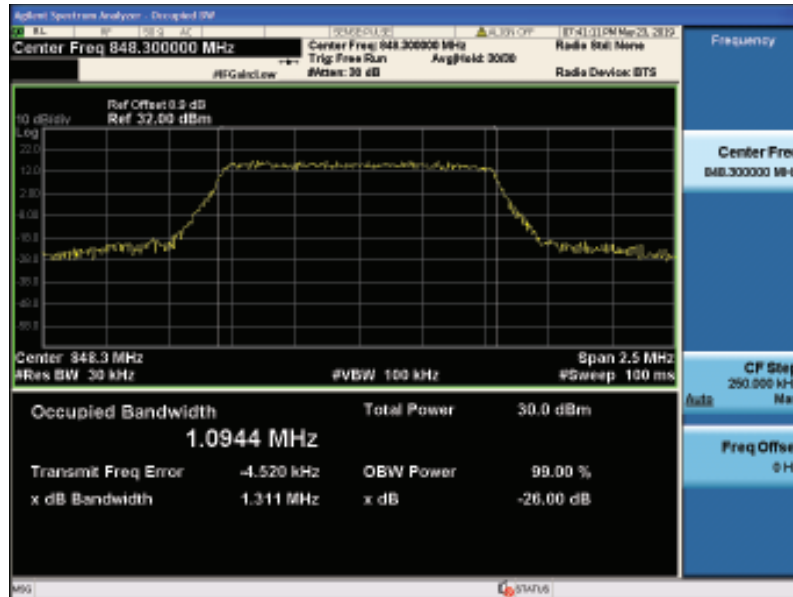

Band4-20MHz-16QAM-20300-100RB#0-18.025

Band5-1.4MHz-QPSK-20407-6RB#0-1.0879

Band5-1.4MHz-QPSK-20525-6RB#0-1.1019

Band5-1.4MHz-QPSK-20643-6RB#0-1.0977

Band5-1.4MHz-16QAM-20407-6RB#0-1.0972

Band5-1.4MHz-16QAM-20525-6RB#0-1.0926