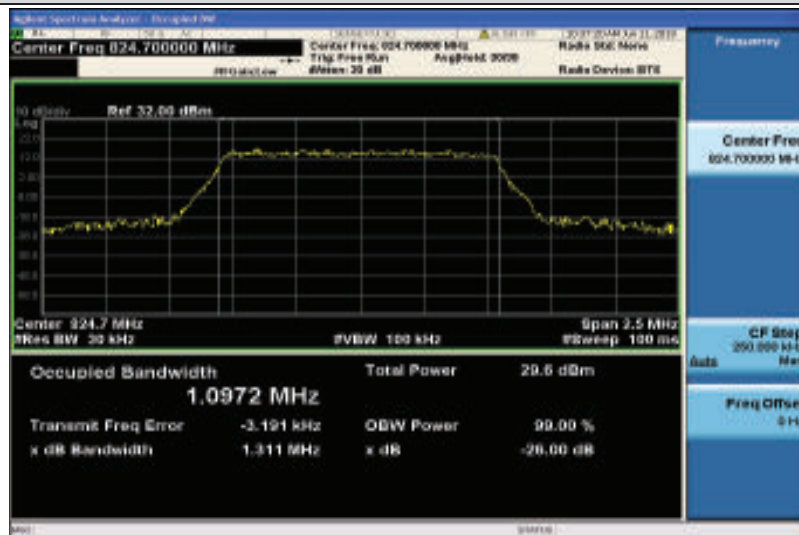

Band4-20MHz-16QAM-20300-100RB#0-18.025

Band5-1.4MHz-QPSK-20407-6RB#0-1.0879

Band5-1.4MHz-QPSK-20525-6RB#0-1.1019

Band5-1.4MHz-QPSK-20643-6RB#0-1.0977

Band5-1.4MHz-16QAM-20407-6RB#0-1.0972

Band5-1.4MHz-16QAM-20525-6RB#0-1.0926