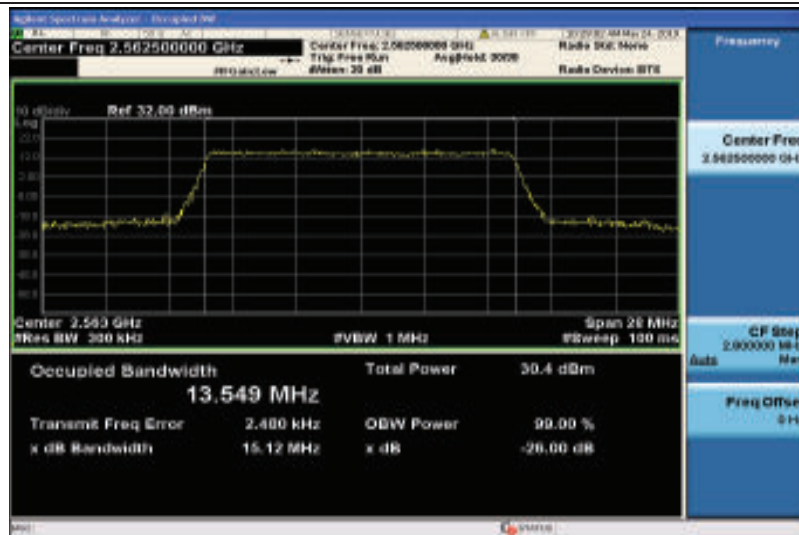

Band7-15MHz-QPSK-21100-75RB#0-13.466

Band7-15MHz-QPSK-21375-75RB#0-13.549