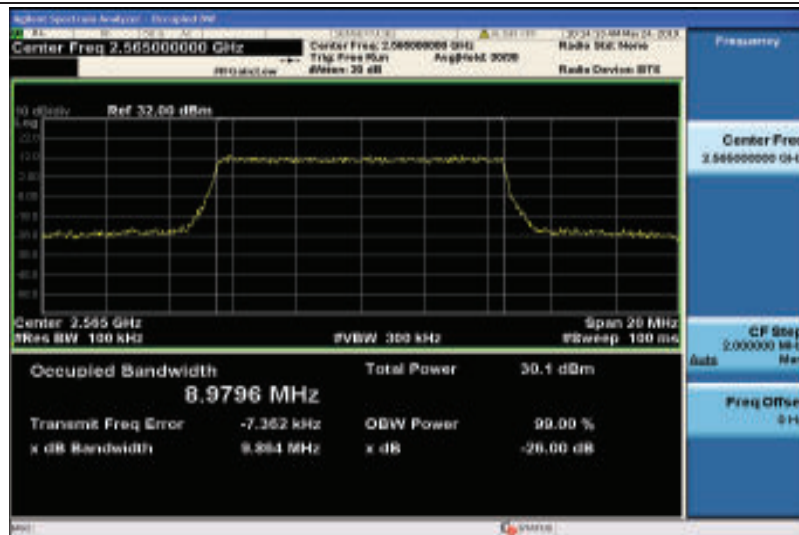

Band7-10MHz-QPSK-21100-50RB#0-8.9514

Band7-10MHz-QPSK-21400-50RB#0-8.9796