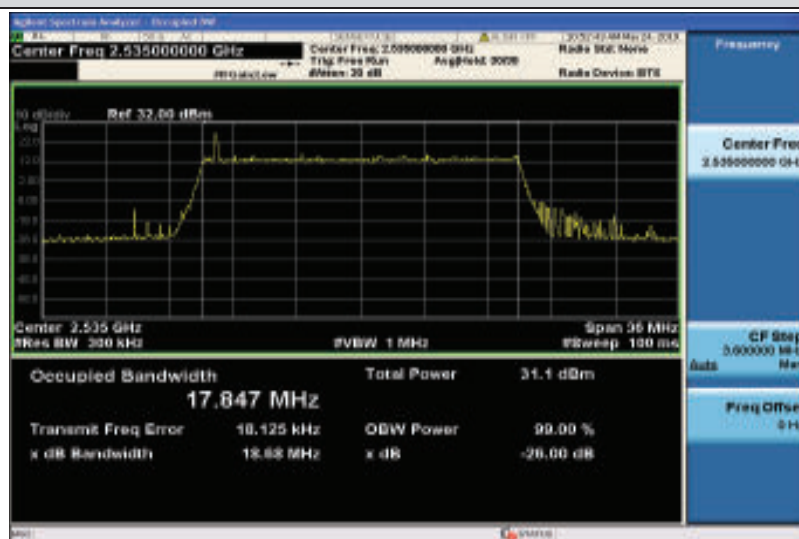

Band7-20MHz-QPSK-20850-100RB#0-17.901

Band7-20MHz-QPSK-21100-100RB#0-17.847