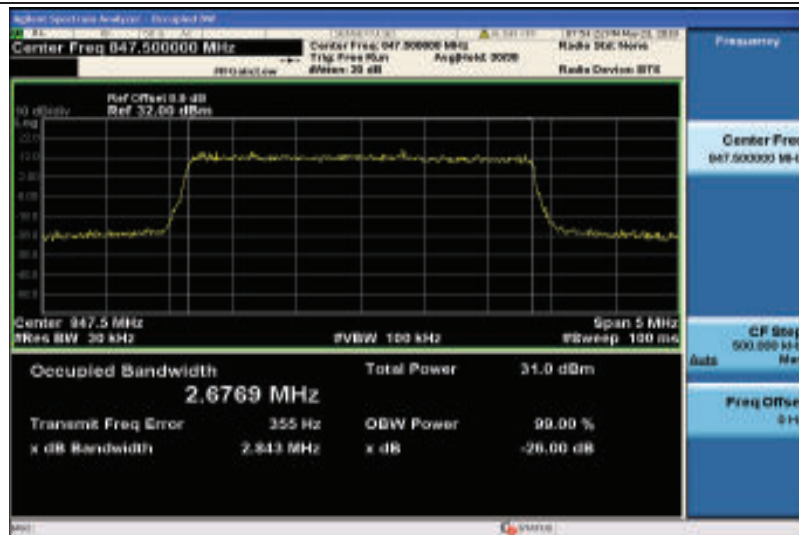

Band5-3MHz-QPSK-20525-15RB#0-2.6748

Band5-3MHz-QPSK-20635-15RB#0-2.6769