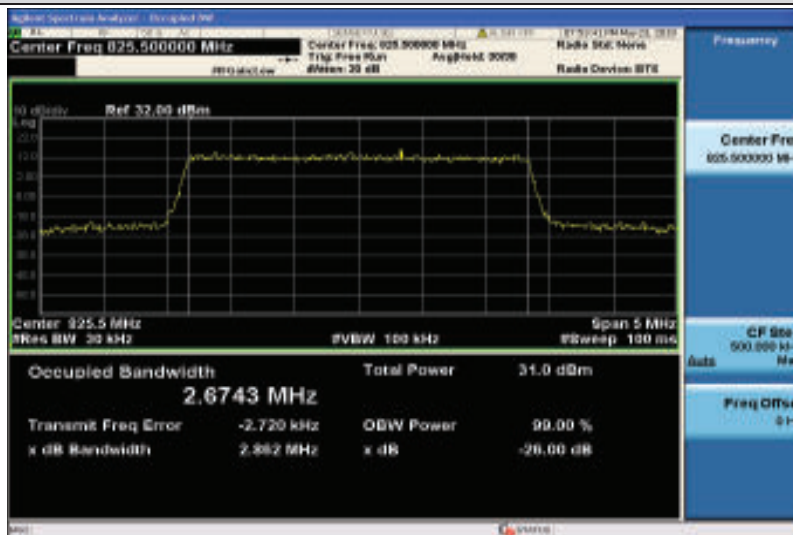

Band5-1.4MHz-16QAM-20643-6RB#0-1.0944

Band5-3MHz-QPSK-20415-15RB#0-2.6743