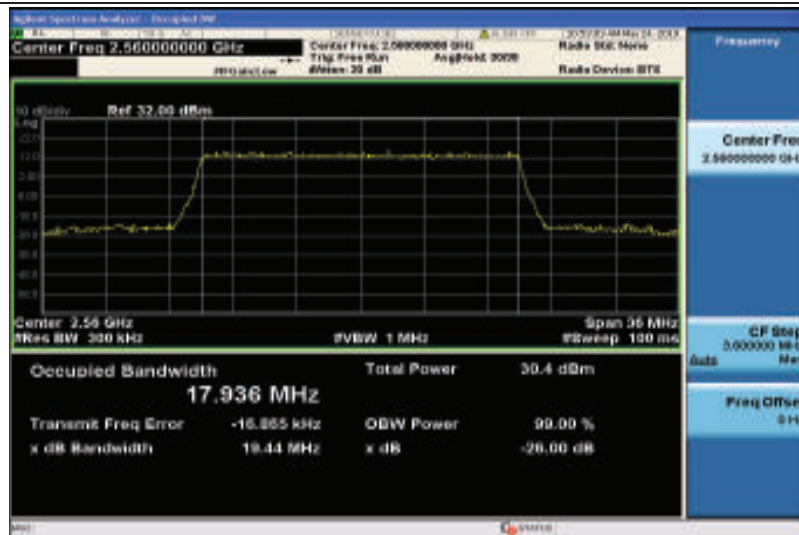

Band7-20MHz-QPSK-21100-100RB#0-17.847

Band7-20MHz-QPSK-21350-100RB#0-17.936