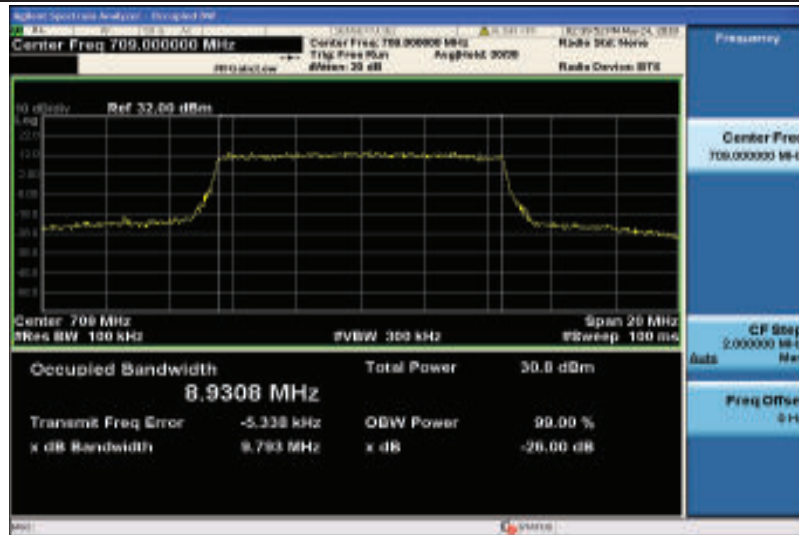

Band17-5MHz-16QAM-23825-25RB#0-4.5252

Band17-10MHz-QPSK-23780-50RB#0-8.9308