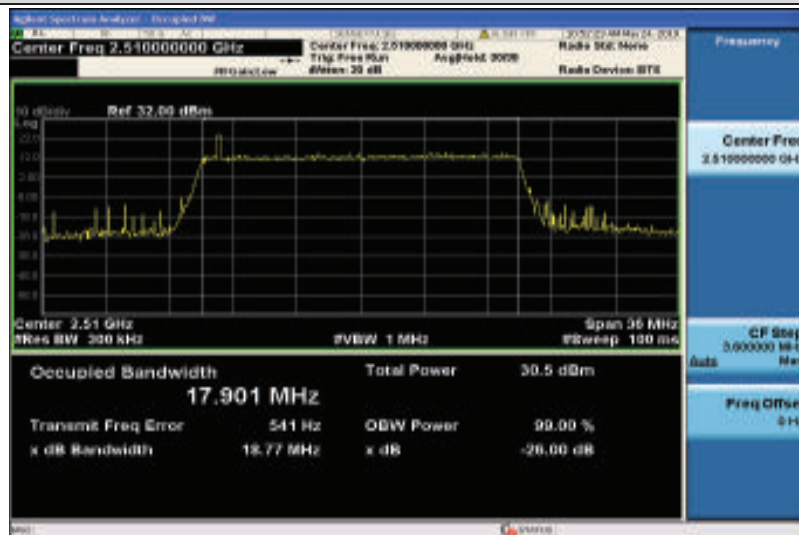

Band7-15MHz-16QAM-21375-75RB#0-13.502

Band7-20MHz-QPSK-20850-100RB#0-17.901