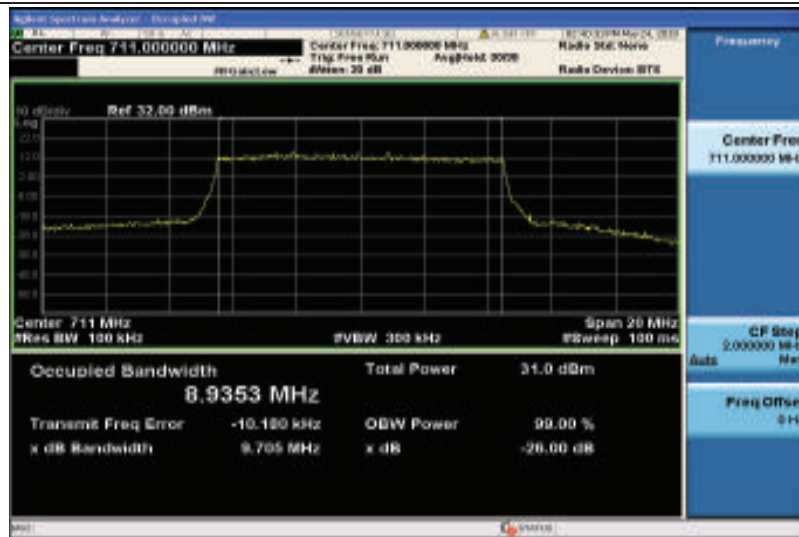

Band17-10MHz-QPSK-23790-50RB#0-8.9208

Band17-10MHz-QPSK-23800-50RB#0-8.9353