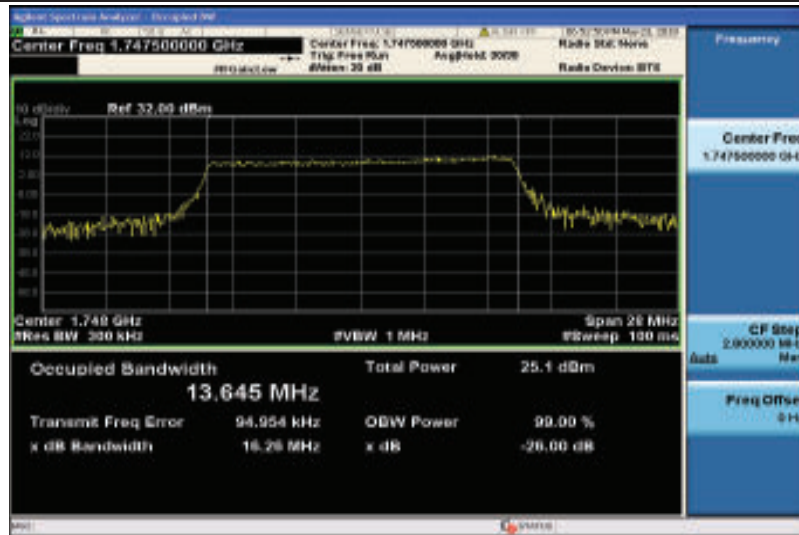

Band4-10MHz-16QAM-20350-50RB#0-8.9406

Band4-15MHz-QPSK-20025-75RB#0-13.485

Band4-15MHz-QPSK-20175-75RB#0-13.462

Band4-15MHz-QPSK-20325-75RB#0-13.645

Band4-15MHz-16QAM-20025-75RB#0-13.522

Band4-15MHz-16QAM-20175-75RB#0-13.510