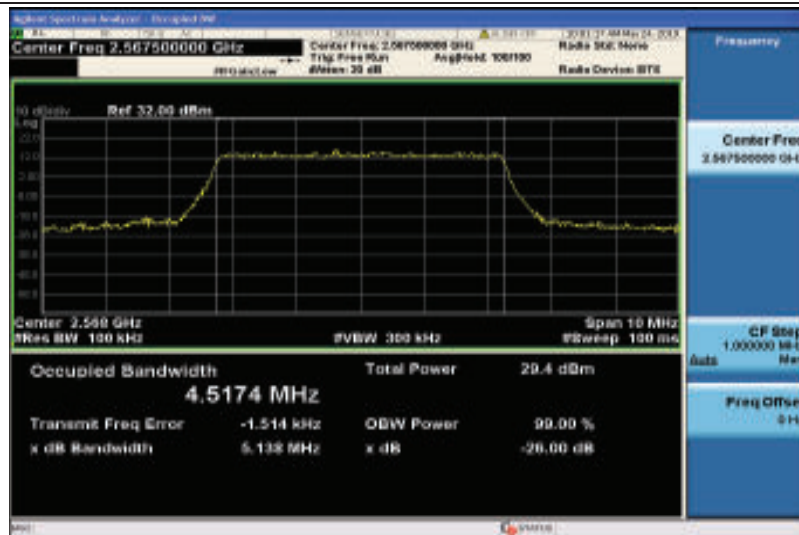

Band5-10MHz-16QAM-20600-50RB#0-8.9534

Band7-5MHz-QPSK-20775-25RB#0-4.5117

Band7-5MHz-QPSK-21100-25RB#0-4.5173

Band7-5MHz-QPSK-21425-25RB#0-4.5320

Band7-5MHz-16QAM-20775-25RB#0-4.5402

Band7-5MHz-16QAM-21100-25RB#0-4.5380