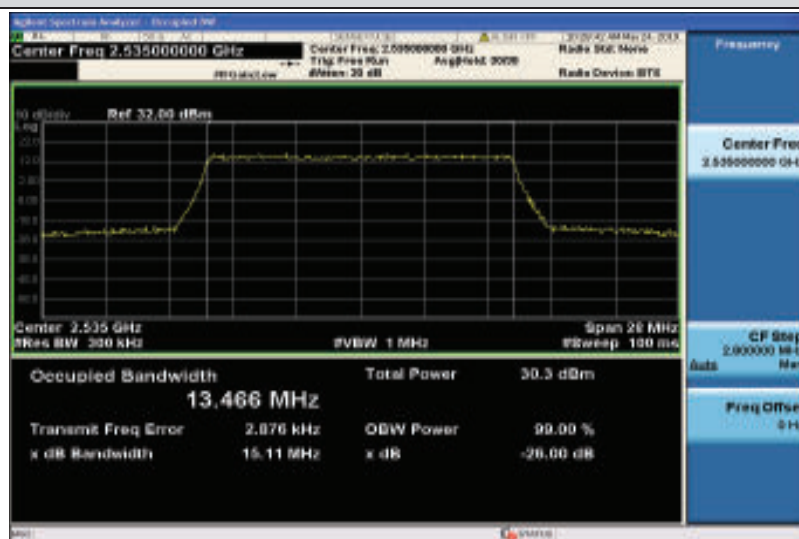

Band7-15MHz-QPSK-20825-75RB#0-13.495

Band7-15MHz-QPSK-21100-75RB#0-13.466