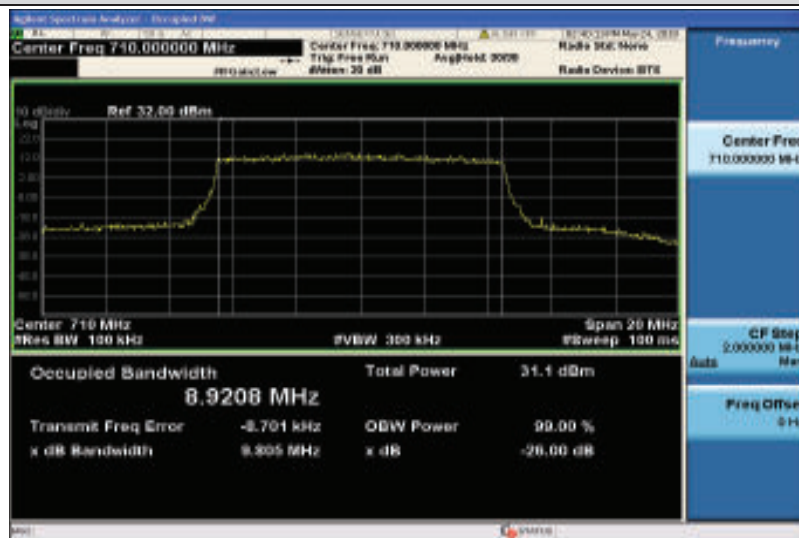

Band17-10MHz-QPSK-23780-50RB#0-8.9308

Band17-10MHz-QPSK-23790-50RB#0-8.9208