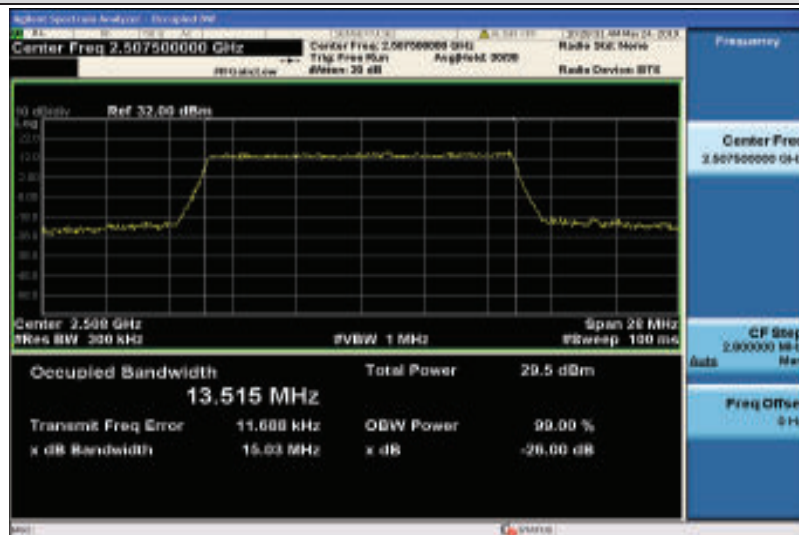

Band7-10MHz-16QAM-21400-50RB#0-8.9544

Band7-15MHz-QPSK-20825-75RB#0-13.495

Band7-15MHz-QPSK-21100-75RB#0-13.466

Band7-15MHz-QPSK-21375-75RB#0-13.549

Band7-15MHz-16QAM-20825-75RB#0-13.515

Band7-15MHz-16QAM-21100-75RB#0-13.516