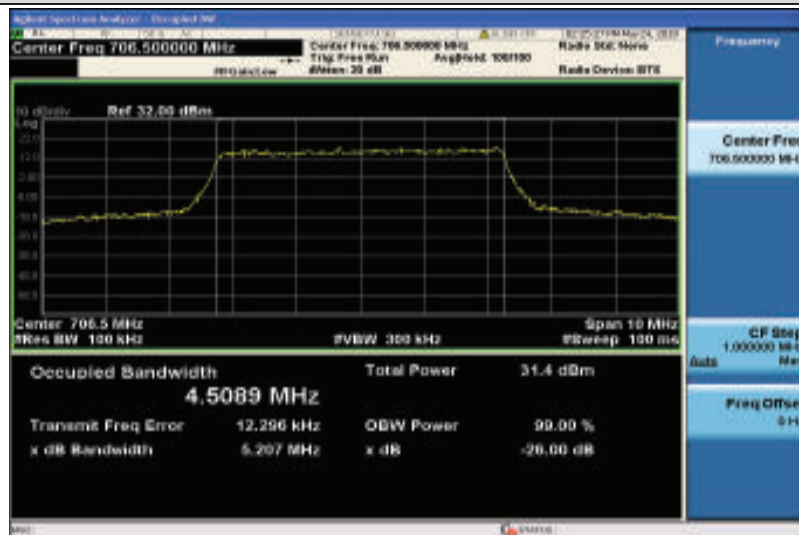

Band12-10MHz-16QAM-23130-50RB#0-8.9400

Band17-5MHz-QPSK-23755-25RB#0-4.5089