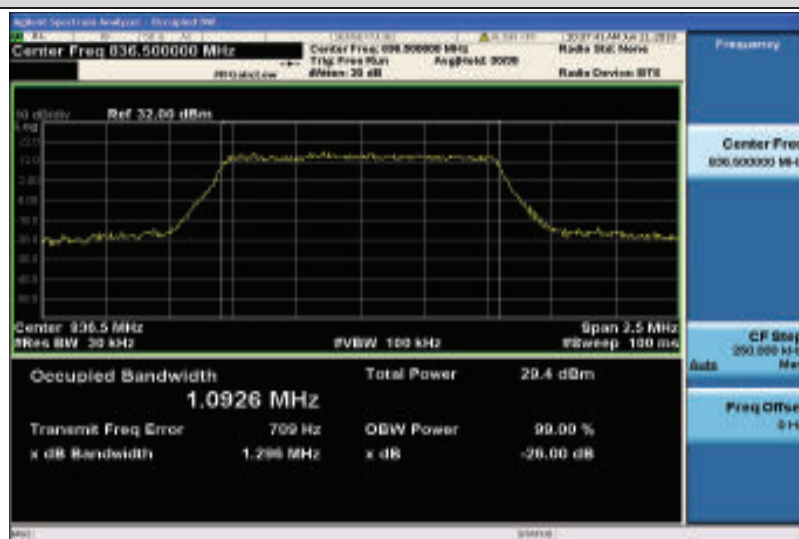

Band4-20MHz-16QAM-20300-100RB#0-18.025

Band5-1.4MHz-QPSK-20407-6RB#0-1.0879

Band5-1.4MHz-QPSK-20525-6RB#0-1.1019

Band5-1.4MHz-QPSK-20643-6RB#0-1.0977

Band5-1.4MHz-16QAM-20407-6RB#0-1.0972

Band5-1.4MHz-16QAM-20525-6RB#0-1.0926