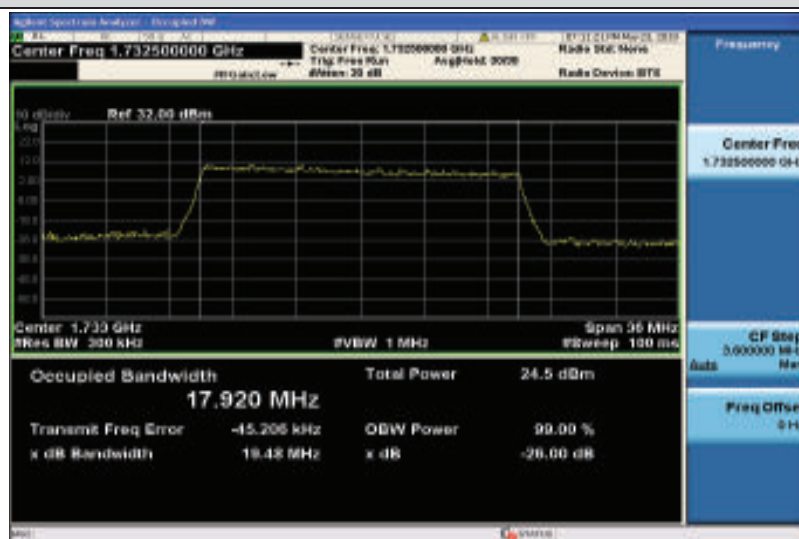

Band4-20MHz-QPSK-20050-100RB#0-17.927

Band4-20MHz-QPSK-20175-100RB#0-17.920