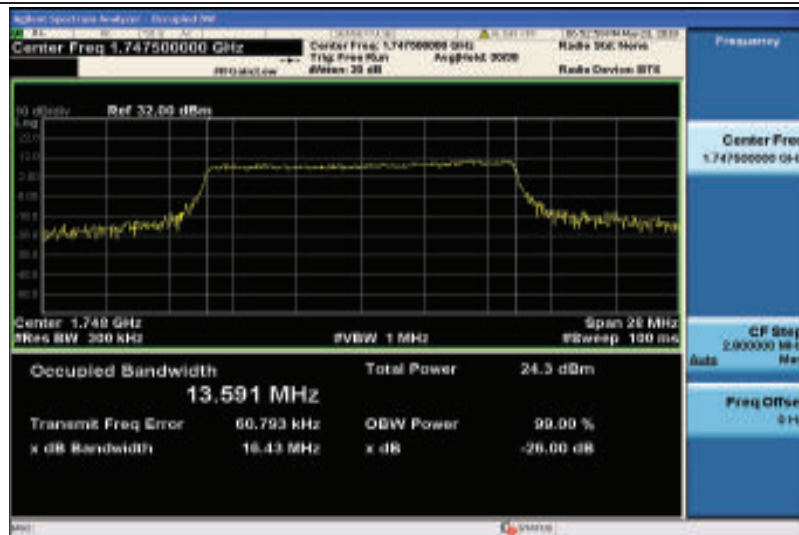

Band4-10MHz-16QAM-20350-50RB#0-8.9406

Band4-15MHz-QPSK-20025-75RB#0-13.485

Band4-15MHz-QPSK-20175-75RB#0-13.462

Band4-15MHz-QPSK-20325-75RB#0-13.645

Band4-15MHz-16QAM-20025-75RB#0-13.522

Band4-15MHz-16QAM-20175-75RB#0-13.510