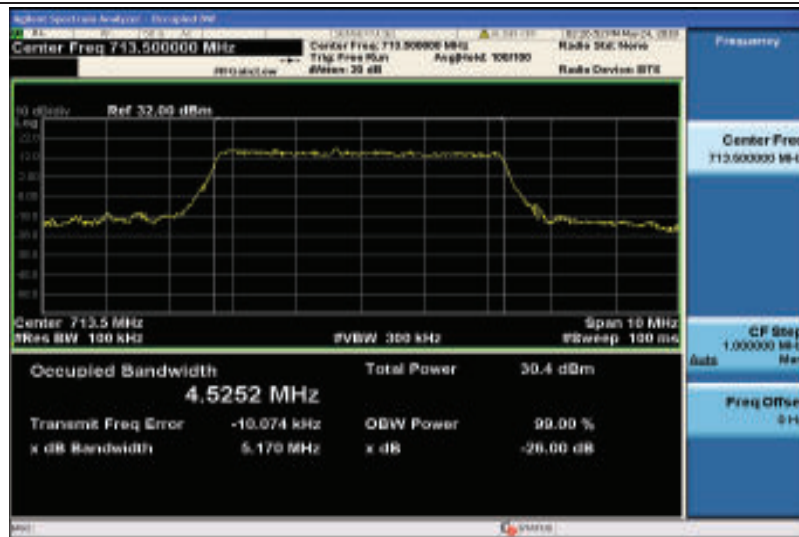

Band12-10MHz-16QAM-23130-50RB#0-8.9400

Band17-5MHz-QPSK-23755-25RB#0-4.5089

Band17-5MHz-QPSK-23790-25RB#0-4.5097

Band17-5MHz-QPSK-23825-25RB#0-4.5380

Band17-5MHz-16QAM-23755-25RB#0-4.5401

Band17-5MHz-16QAM-23790-25RB#0-4.5191