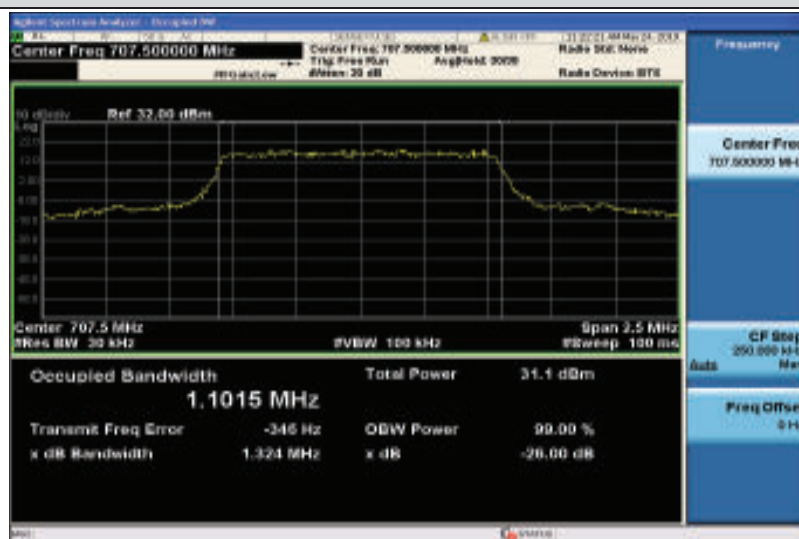

Band12-1.4MHz-QPSK-23017-6RB#0-1.0999

Band12-1.4MHz-QPSK-23095-6RB#0-1.1015