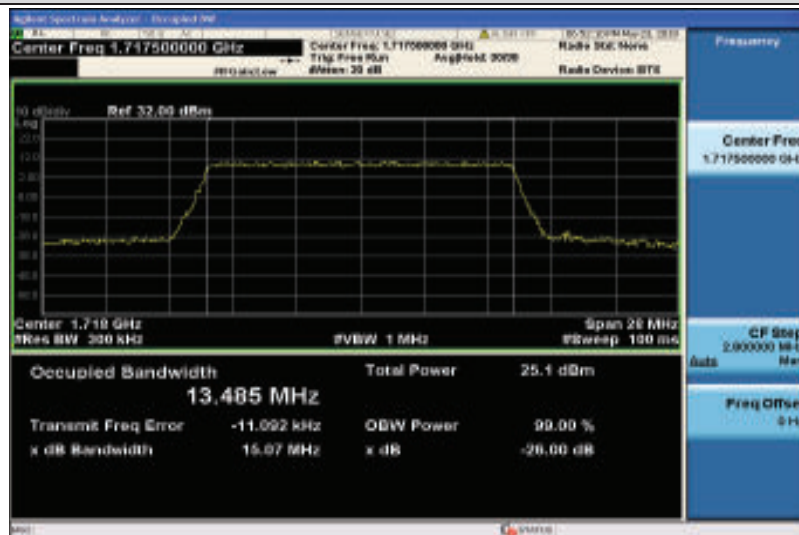

Band4-10MHz-16QAM-20350-50RB#0-8.9406

Band4-15MHz-QPSK-20025-75RB#0-13.485

Band4-15MHz-QPSK-20175-75RB#0-13.462

Band4-15MHz-QPSK-20325-75RB#0-13.645

Band4-15MHz-16QAM-20025-75RB#0-13.522

Band4-15MHz-16QAM-20175-75RB#0-13.510