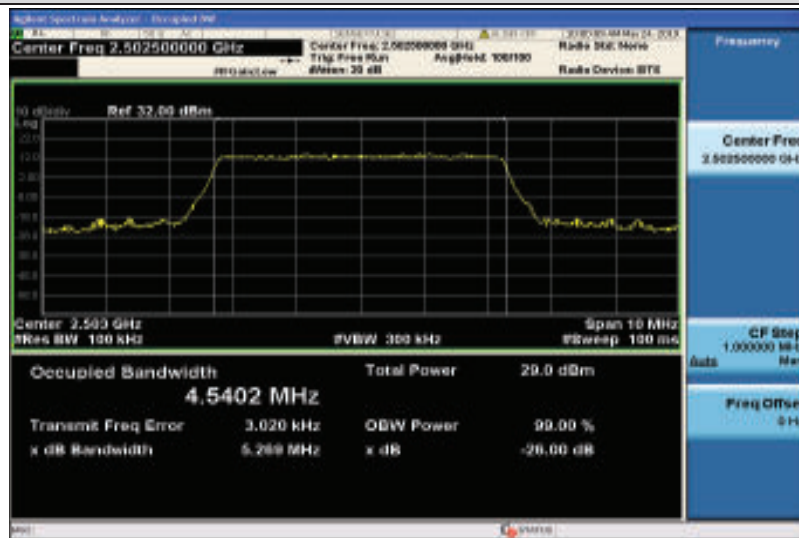

Band5-10MHz-16QAM-20600-50RB#0-8.9534

Band7-5MHz-QPSK-20775-25RB#0-4.5117

Band7-5MHz-QPSK-21100-25RB#0-4.5173

Band7-5MHz-QPSK-21425-25RB#0-4.5320

Band7-5MHz-16QAM-20775-25RB#0-4.5402

Band7-5MHz-16QAM-21100-25RB#0-4.5380