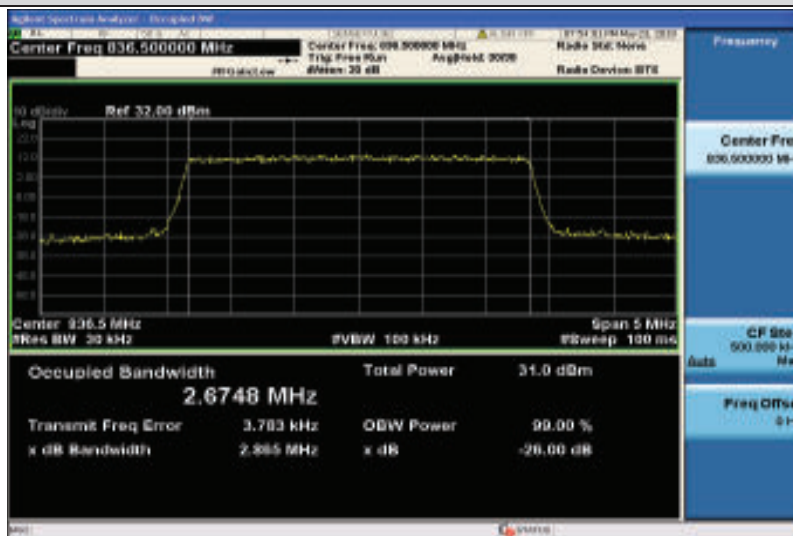

Band5-3MHz-QPSK-20415-15RB#0-2.6743

Band5-3MHz-QPSK-20525-15RB#0-2.6748