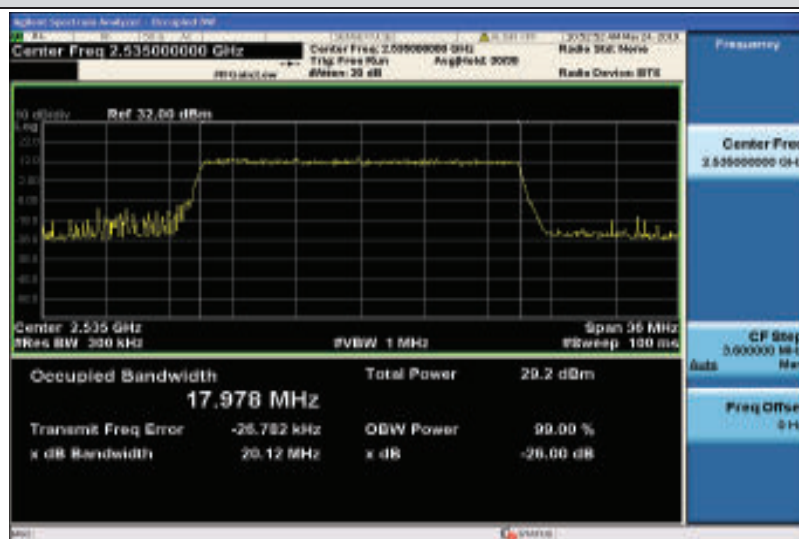

Band7-15MHz-16QAM-21375-75RB#0-13.502

Band7-20MHz-QPSK-20850-100RB#0-17.901

Band7-20MHz-QPSK-21100-100RB#0-17.847

Band7-20MHz-QPSK-21350-100RB#0-17.936

Band7-20MHz-16QAM-20850-100RB#0-17.940

Band7-20MHz-16QAM-21100-100RB#0-17.978