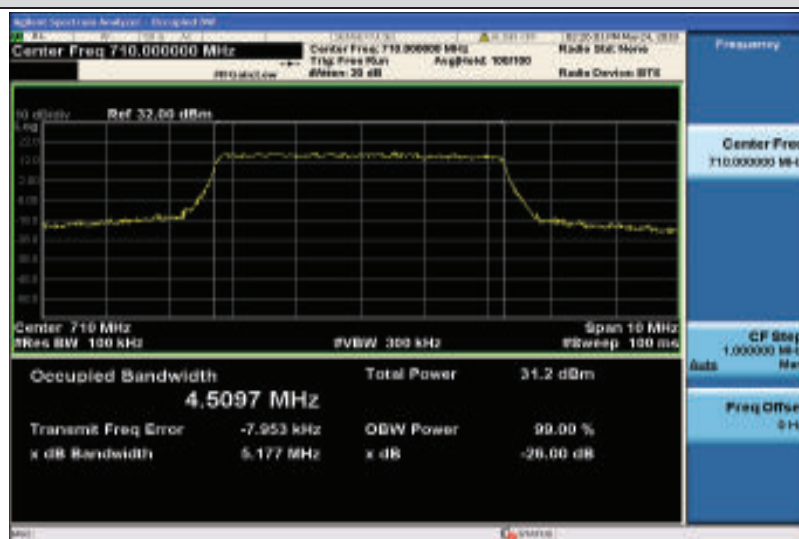

Band17-5MHz-QPSK-23755-25RB#0-4.5089

Band17-5MHz-QPSK-23790-25RB#0-4.5097