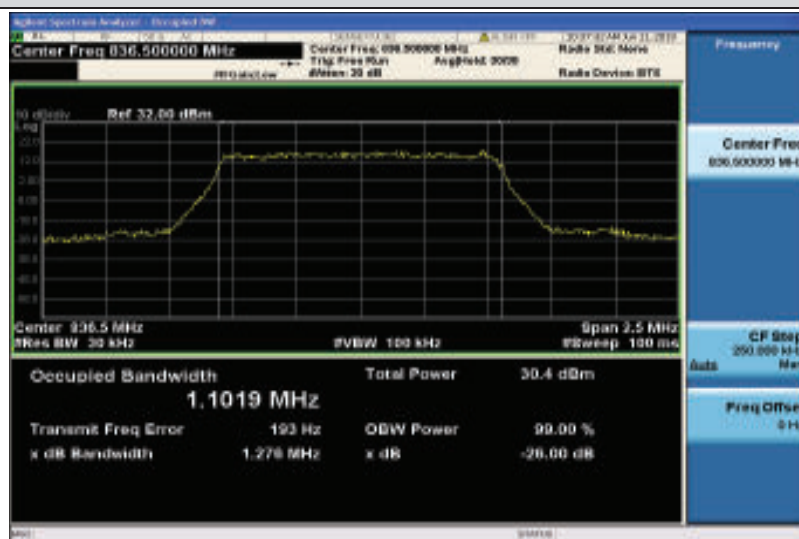

Band5-1.4MHz-QPSK-20407-6RB#0-1.0879

Band5-1.4MHz-QPSK-20525-6RB#0-1.1019