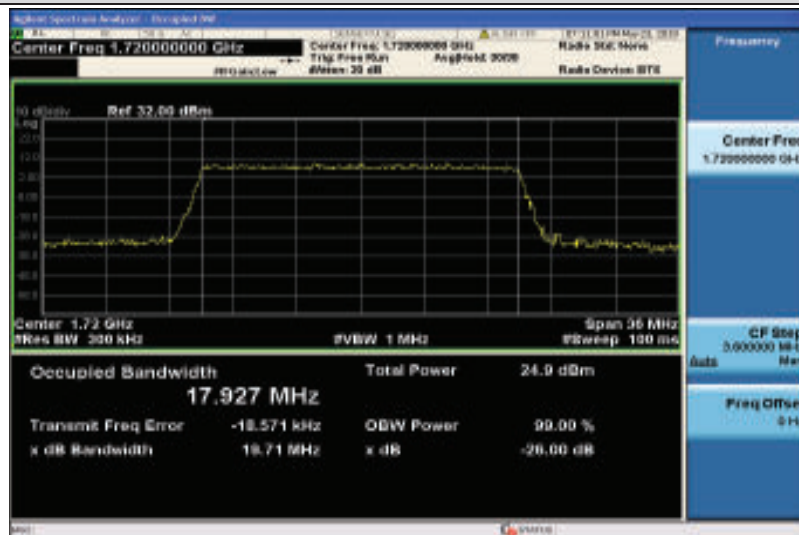

Band4-15MHz-16QAM-20325-75RB#0-13.591

Band4-20MHz-QPSK-20050-100RB#0-17.927