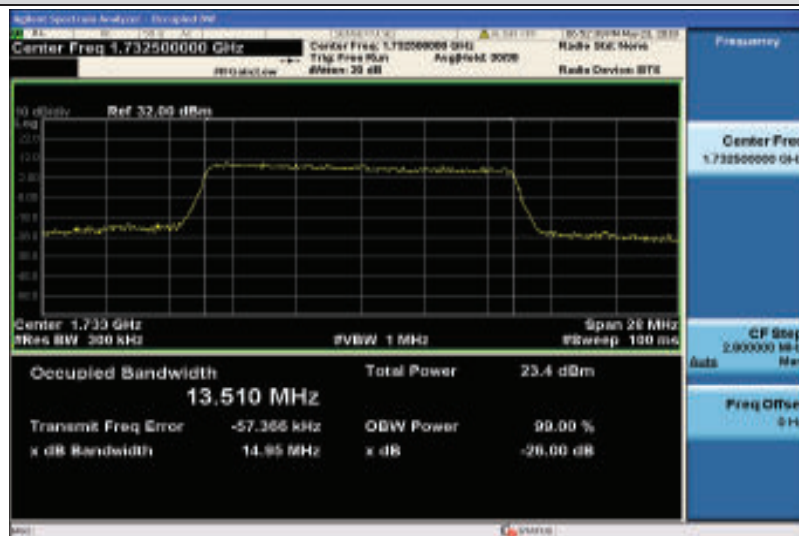

Band4-10MHz-16QAM-20350-50RB#0-8.9406

Band4-15MHz-QPSK-20025-75RB#0-13.485

Band4-15MHz-QPSK-20175-75RB#0-13.462

Band4-15MHz-QPSK-20325-75RB#0-13.645

Band4-15MHz-16QAM-20025-75RB#0-13.522

Band4-15MHz-16QAM-20175-75RB#0-13.510