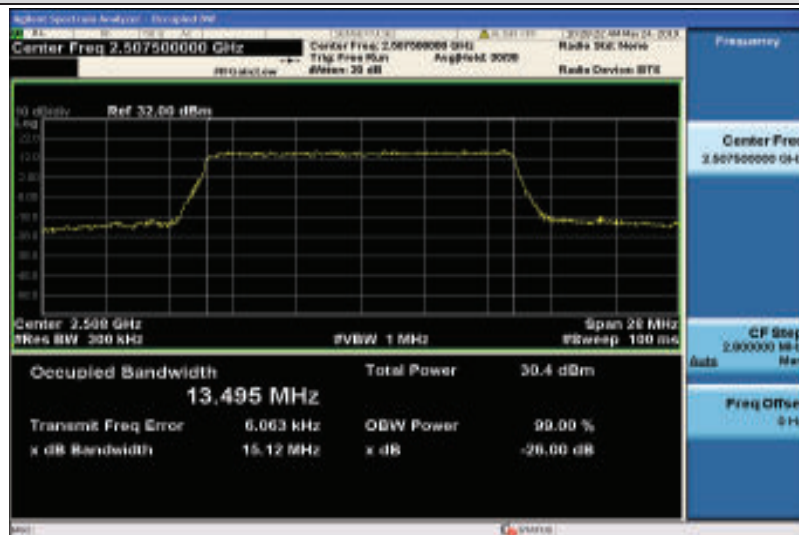

Band7-10MHz-16QAM-21400-50RB#0-8.9544

Band7-15MHz-QPSK-20825-75RB#0-13.495