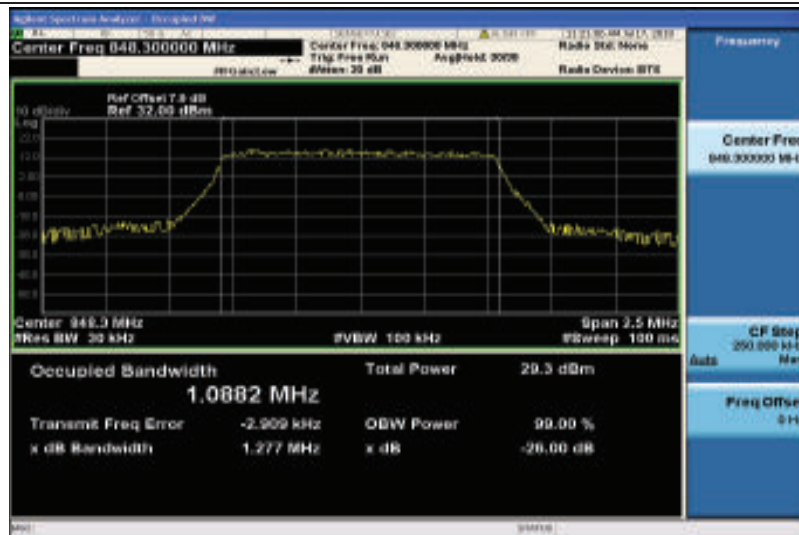

Band26-1.4MHz-QPSK-26915-6RB#0-1.0954

Band26-1.4MHz-QPSK-27033-6RB#0-1.0882