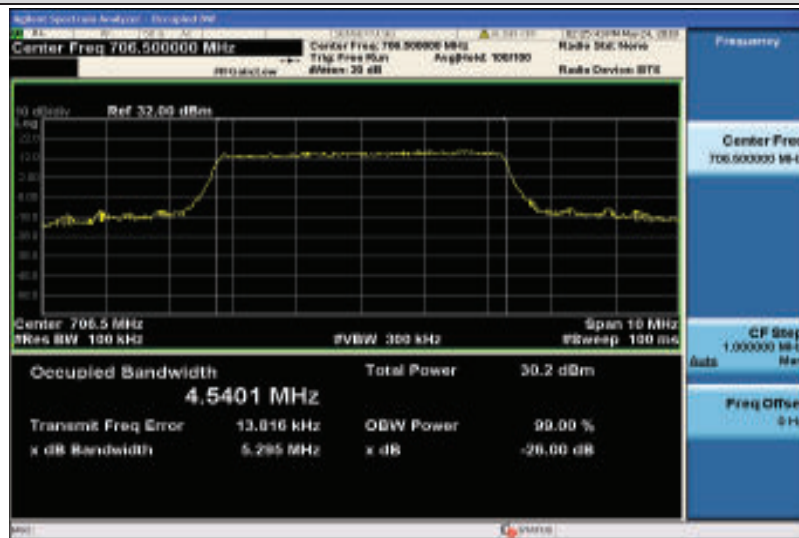

Band12-10MHz-16QAM-23130-50RB#0-8.9400

Band17-5MHz-QPSK-23755-25RB#0-4.5089

Band17-5MHz-QPSK-23790-25RB#0-4.5097

Band17-5MHz-QPSK-23825-25RB#0-4.5380

Band17-5MHz-16QAM-23755-25RB#0-4.5401

Band17-5MHz-16QAM-23790-25RB#0-4.5191