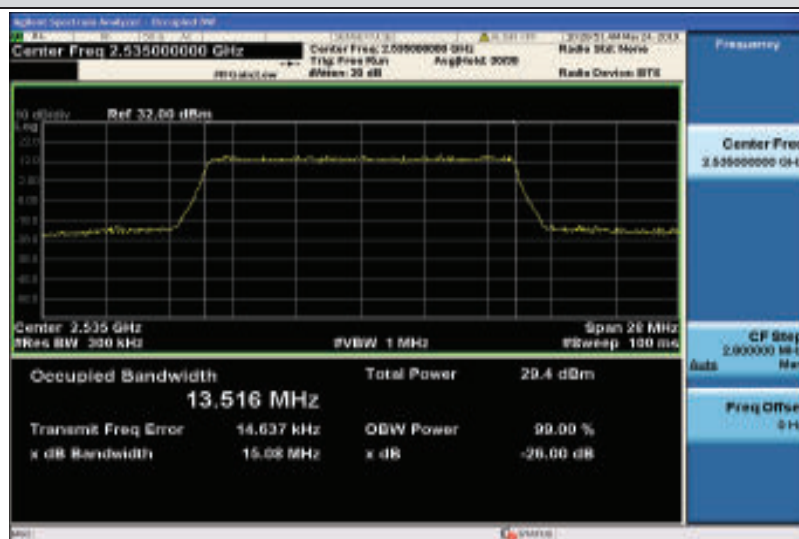

Band7-10MHz-16QAM-21400-50RB#0-8.9544

Band7-15MHz-QPSK-20825-75RB#0-13.495

Band7-15MHz-QPSK-21100-75RB#0-13.466

Band7-15MHz-QPSK-21375-75RB#0-13.549

Band7-15MHz-16QAM-20825-75RB#0-13.515

Band7-15MHz-16QAM-21100-75RB#0-13.516