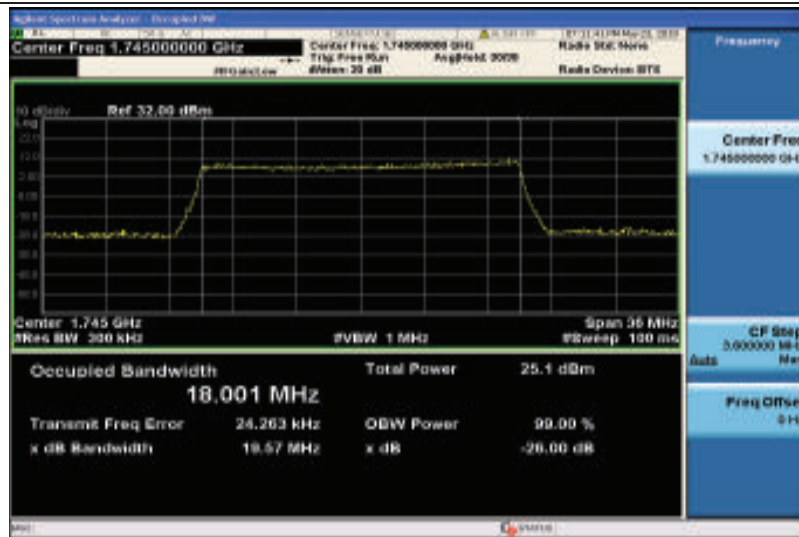

Band4-20MHz-QPSK-20175-100RB#0-17.920

Band4-20MHz-QPSK-20300-100RB#0-18.001