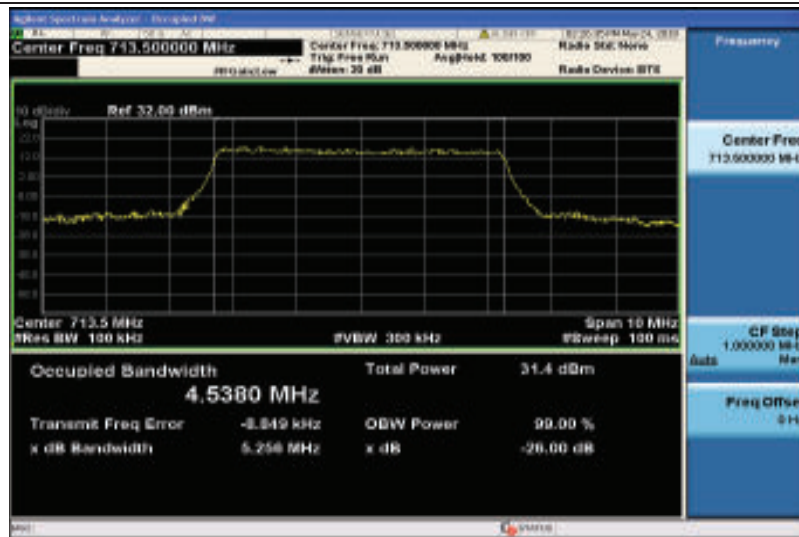

Band17-5MHz-QPSK-23790-25RB#0-4.5097

Band17-5MHz-QPSK-23825-25RB#0-4.5380