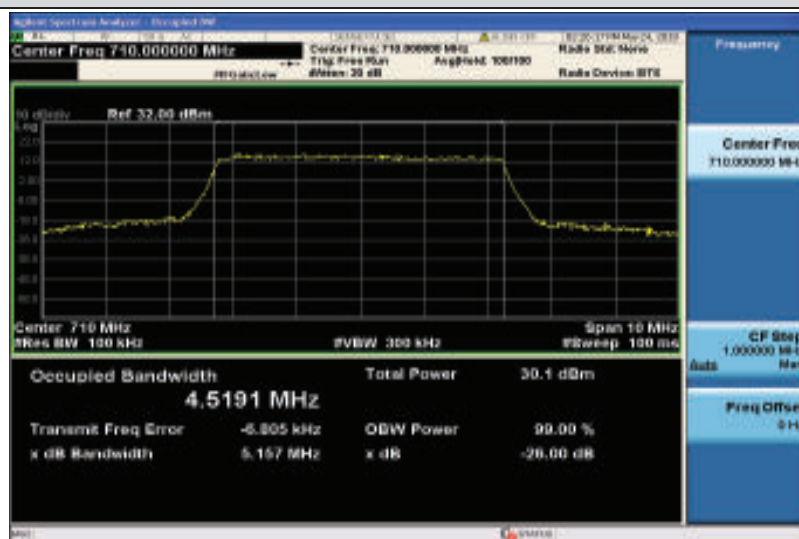

Band12-10MHz-16QAM-23130-50RB#0-8.9400

Band17-5MHz-QPSK-23755-25RB#0-4.5089

Band17-5MHz-QPSK-23790-25RB#0-4.5097

Band17-5MHz-QPSK-23825-25RB#0-4.5380

Band17-5MHz-16QAM-23755-25RB#0-4.5401

Band17-5MHz-16QAM-23790-25RB#0-4.5191