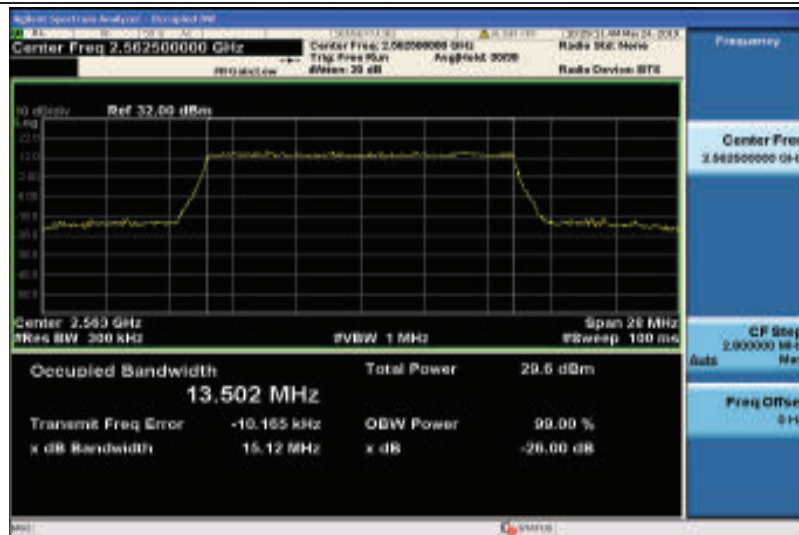

Band7-10MHz-16QAM-21400-50RB#0-8.9544

Band7-15MHz-QPSK-20825-75RB#0-13.495

Band7-15MHz-QPSK-21100-75RB#0-13.466

Band7-15MHz-QPSK-21375-75RB#0-13.549

Band7-15MHz-16QAM-20825-75RB#0-13.515

Band7-15MHz-16QAM-21100-75RB#0-13.516