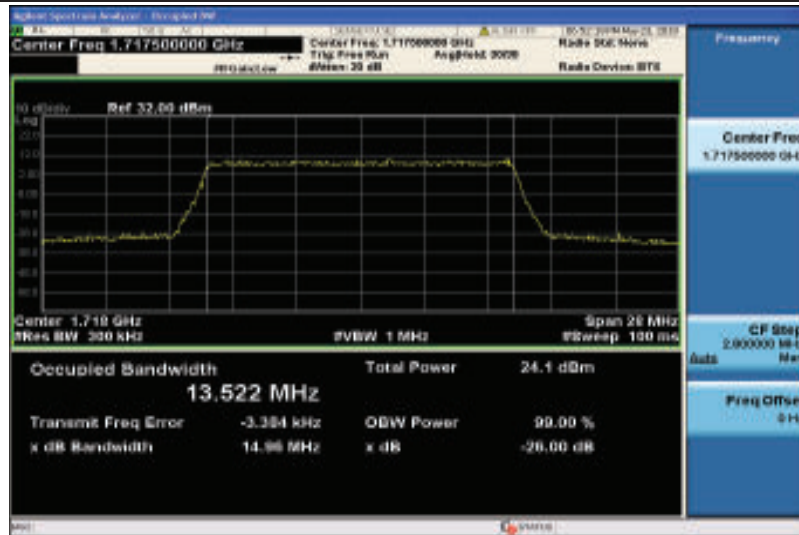

Band4-10MHz-16QAM-20350-50RB#0-8.9406

Band4-15MHz-QPSK-20025-75RB#0-13.485

Band4-15MHz-QPSK-20175-75RB#0-13.462

Band4-15MHz-QPSK-20325-75RB#0-13.645

Band4-15MHz-16QAM-20025-75RB#0-13.522

Band4-15MHz-16QAM-20175-75RB#0-13.510