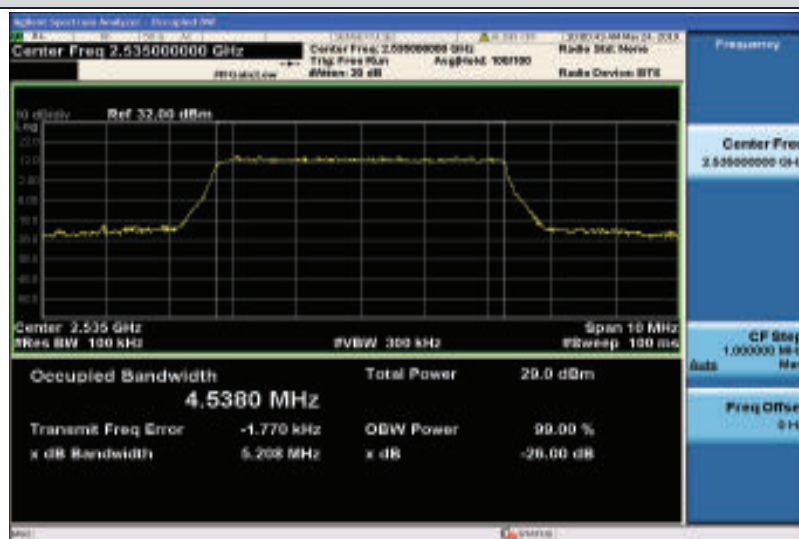

Band5-10MHz-16QAM-20600-50RB#0-8.9534

Band7-5MHz-QPSK-20775-25RB#0-4.5117

Band7-5MHz-QPSK-21100-25RB#0-4.5173

Band7-5MHz-QPSK-21425-25RB#0-4.5320

Band7-5MHz-16QAM-20775-25RB#0-4.5402

Band7-5MHz-16QAM-21100-25RB#0-4.5380