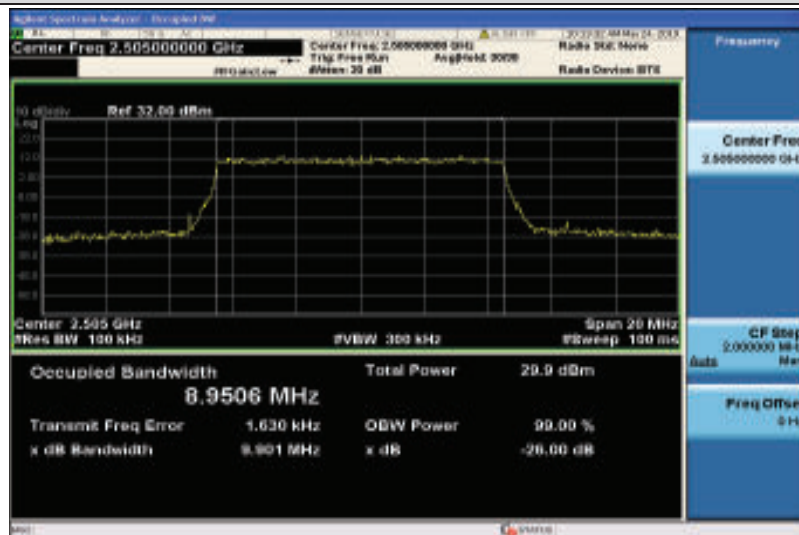

Band7-5MHz-16QAM-21425-25RB#0-4.5174

Band7-10MHz-QPSK-20800-50RB#0-8.9506