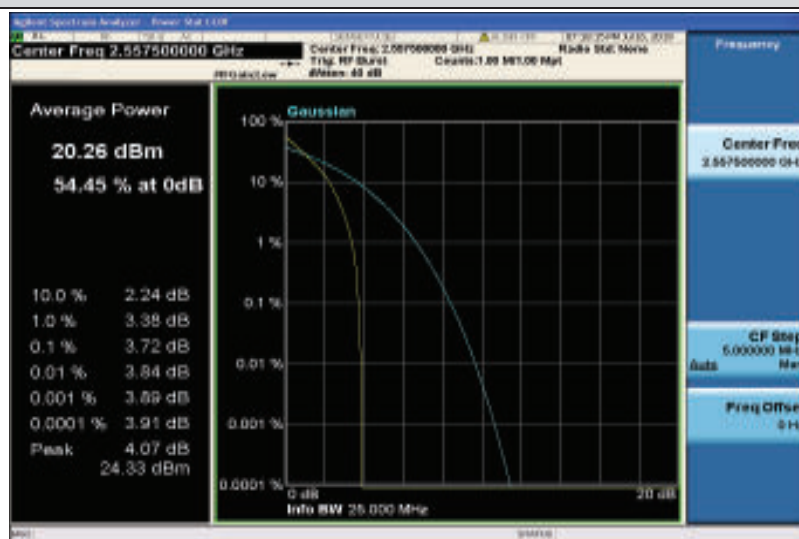

Band38-20MHz-16QAM-38000-1RB#0

Band38-20MHz-16QAM-38000-100RB#0

Band38-20MHz-16QAM-38150-1RB#0

Band38-20MHz-16QAM-38150-100RB#0

Band41-5MHz-QPSK-40265-1RB#0

Band41-5MHz-QPSK-40265-25RB#0

Band41-5MHz-QPSK-40620-1RB#0