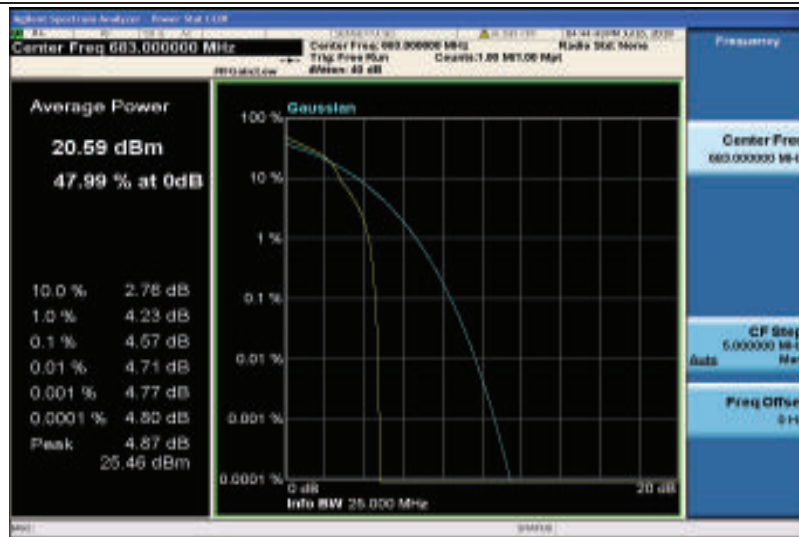

Band71-20MHz-16QAM-133322-1RB#0