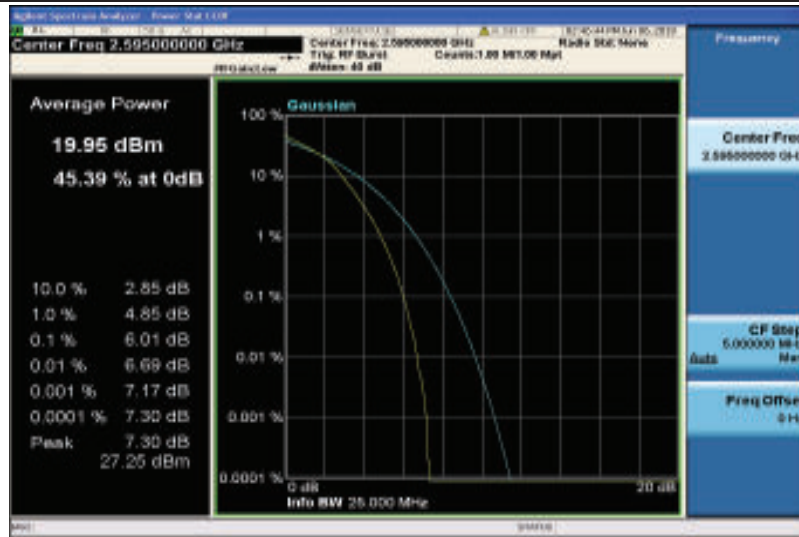

Band38-20MHz-16QAM-38000-1RB#0

Band38-20MHz-16QAM-38000-100RB#0

Band38-20MHz-16QAM-38150-1RB#0

Band38-20MHz-16QAM-38150-100RB#0

Band41-5MHz-QPSK-40265-1RB#0

Band41-5MHz-QPSK-40265-25RB#0

Band41-5MHz-QPSK-40620-1RB#0