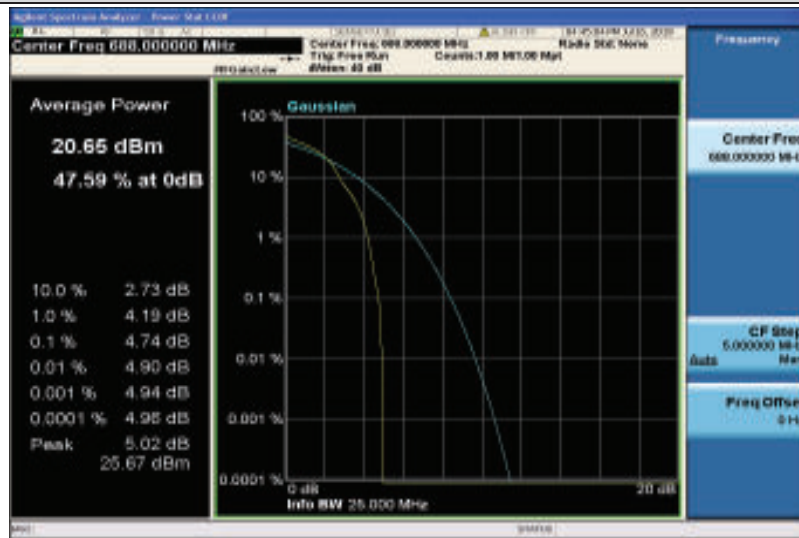

Band71-20MHz-16QAM-133372-1RB#0

Band71-20MHz-16QAM-133372-100RB#0

Appendix C: 26dB Bandwidth and Occupied Bandwidth

Test Result

Band	Bandwidth	Modulation	Channel	RB Configuration	Occupied Bandwidth (MHz)	26dB Bandwidth (MHz)	Verdict
Band2	1.4MHz	QPSK	18607	6RB#0	1.0953	1.304	PASS
Band2	1.4MHz	QPSK	18900	6RB#0	1.0906	1.283	PASS
Band2	1.4MHz	QPSK	19193	6RB#0	1.0992	1.297	PASS
Band2	1.4MHz	16QAM	18607	6RB#0	1.0891	1.273	PASS
Band2	1.4MHz	16QAM	18900	6RB#0	1.0975	1.314	PASS
Band2	1.4MHz	16QAM	19193	6RB#0	1.0907	1.292	PASS
Band2	3MHz	QPSK	18615	15RB#0	2.6802	2.867	PASS
Band2	3MHz	QPSK	18900	15RB#0	2.6793	2.849	PASS
Band2	3MHz	QPSK	19185	15RB#0	2.6789	2.848	PASS
Band2	3MHz	16QAM	18615	15RB#0	2.6753	2.865	PASS
Band2	3MHz	16QAM	18900	15RB#0	2.6790	2.849	PASS
Band2	3MHz	16QAM	19185	15RB#0	2.6756	2.861	PASS
Band2	5MHz	QPSK	18625	25RB#0	4.5102	5.204	PASS
Band2	5MHz	QPSK	18900	25RB#0	4.5161	5.193	PASS
Band2	5MHz	QPSK	19175	25RB#0	4.5373	5.216	PASS
Band2	5MHz	16QAM	18625	25RB#0	4.5341	5.215	PASS
Band2	5MHz	16QAM	18900	25RB#0	4.5348	5.195	PASS
Band2	5MHz	16QAM	19175	25RB#0	4.5246	5.157	PASS
Band2	10MHz	QPSK	18650	50RB#0	8.9575	9.821	PASS
Band2	10MHz	QPSK	18900	50RB#0	8.9486	9.823	PASS
Band2	10MHz	QPSK	19150	50RB#0	8.9834	9.835	PASS
Band2	10MHz	16QAM	18650	50RB#0	8.9558	9.833	PASS
Band2	10MHz	16QAM	18900	50RB#0	8.9552	9.869	PASS
Band2	10MHz	16QAM	19150	50RB#0	8.9717	9.810	PASS
Band2	15MHz	QPSK	18675	75RB#0	9.1134	10.45	PASS
Band2	15MHz	QPSK	18900	75RB#0	13.475	15.12	PASS
Band2	15MHz	QPSK	19125	75RB#0	13.522	15.12	PASS
Band2	15MHz	16QAM	18675	75RB#0	13.519	15.05	PASS
Band2	15MHz	16QAM	18900	75RB#0	13.518	15.07	PASS
Band2	15MHz	16QAM	19125	75RB#0	13.498	14.99	PASS
Band2	20MHz	QPSK	18700	100RB#0	17.941	19.70	PASS
Band2	20MHz	QPSK	18900	100RB#0	17.937	19.64	PASS
Band2	20MHz	QPSK	19100	100RB#0	17.890	19.41	PASS