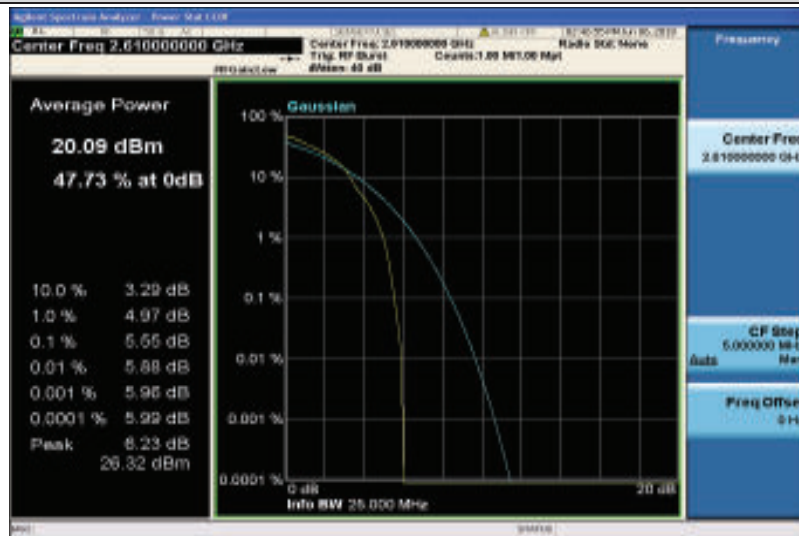

Band38-20MHz-16QAM-38000-1RB#0

Band38-20MHz-16QAM-38000-100RB#0

Band38-20MHz-16QAM-38150-1RB#0

Band38-20MHz-16QAM-38150-100RB#0

Band41-5MHz-QPSK-40265-1RB#0

Band41-5MHz-QPSK-40265-25RB#0

Band41-5MHz-QPSK-40620-1RB#0