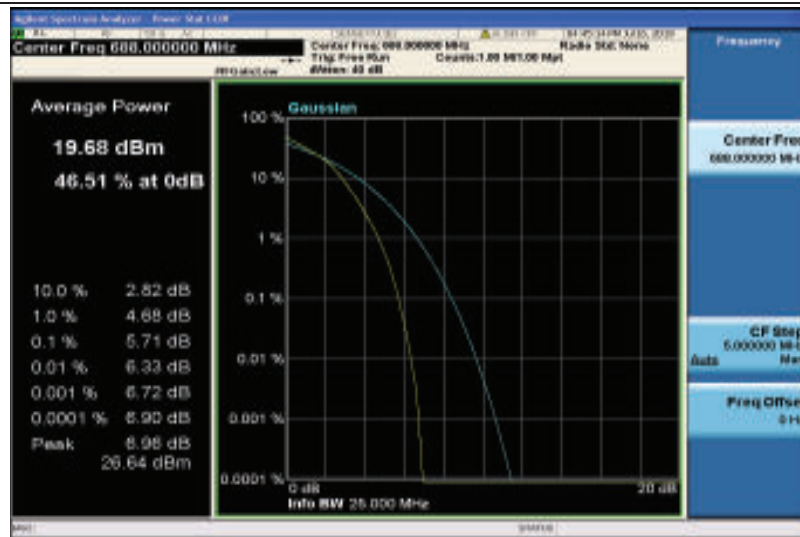

Band71-20MHz-16QAM-133372-1RB#0

Band71-20MHz-16QAM-133372-100RB#0

Appendix C: 26dB Bandwidth and Occupied Bandwidth

Test Result

Band	Bandwidth	Modulation	Channel	RB Configuration	Occupied Bandwidth (MHz)	26dB Bandwidth (MHz)	Verdict
Band2	1.4MHz	QPSK	18607	6RB#0	1.0953	1.304	PASS
Band2	1.4MHz	QPSK	18900	6RB#0	1.0906	1.283	PASS
Band2	1.4MHz	QPSK	19193	6RB#0	1.0992	1.297	PASS
Band2	1.4MHz	16QAM	18607	6RB#0	1.0891	1.273	PASS
Band2	1.4MHz	16QAM	18900	6RB#0	1.0975	1.314	PASS
Band2	1.4MHz	16QAM	19193	6RB#0	1.0907	1.292	PASS
Band2	3MHz	QPSK	18615	15RB#0	2.6802	2.867	PASS
Band2	3MHz	QPSK	18900	15RB#0	2.6793	2.849	PASS
Band2	3MHz	QPSK	19185	15RB#0	2.6789	2.848	PASS
Band2	3MHz	16QAM	18615	15RB#0	2.6753	2.865	PASS
Band2	3MHz	16QAM	18900	15RB#0	2.6790	2.849	PASS
Band2	3MHz	16QAM	19185	15RB#0	2.6756	2.861	PASS
Band2	5MHz	QPSK	18625	25RB#0	4.5102	5.204	PASS
Band2	5MHz	QPSK	18900	25RB#0	4.5161	5.193	PASS
Band2	5MHz	QPSK	19175	25RB#0	4.5373	5.216	PASS
Band2	5MHz	16QAM	18625	25RB#0	4.5341	5.215	PASS
Band2	5MHz	16QAM	18900	25RB#0	4.5348	5.195	PASS
Band2	5MHz	16QAM	19175	25RB#0	4.5246	5.157	PASS
Band2	10MHz	QPSK	18650	50RB#0	8.9575	9.821	PASS
Band2	10MHz	QPSK	18900	50RB#0	8.9486	9.823	PASS
Band2	10MHz	QPSK	19150	50RB#0	8.9834	9.835	PASS
Band2	10MHz	16QAM	18650	50RB#0	8.9558	9.833	PASS
Band2	10MHz	16QAM	18900	50RB#0	8.9552	9.869	PASS
Band2	10MHz	16QAM	19150	50RB#0	8.9717	9.810	PASS
Band2	15MHz	QPSK	18675	75RB#0	9.1134	10.45	PASS
Band2	15MHz	QPSK	18900	75RB#0	13.475	15.12	PASS
Band2	15MHz	QPSK	19125	75RB#0	13.522	15.12	PASS
Band2	15MHz	16QAM	18675	75RB#0	13.519	15.05	PASS
Band2	15MHz	16QAM	18900	75RB#0	13.518	15.07	PASS
Band2	15MHz	16QAM	19125	75RB#0	13.498	14.99	PASS
Band2	20MHz	QPSK	18700	100RB#0	17.941	19.70	PASS
Band2	20MHz	QPSK	18900	100RB#0	17.937	19.64	PASS
Band2	20MHz	QPSK	19100	100RB#0	17.890	19.41	PASS