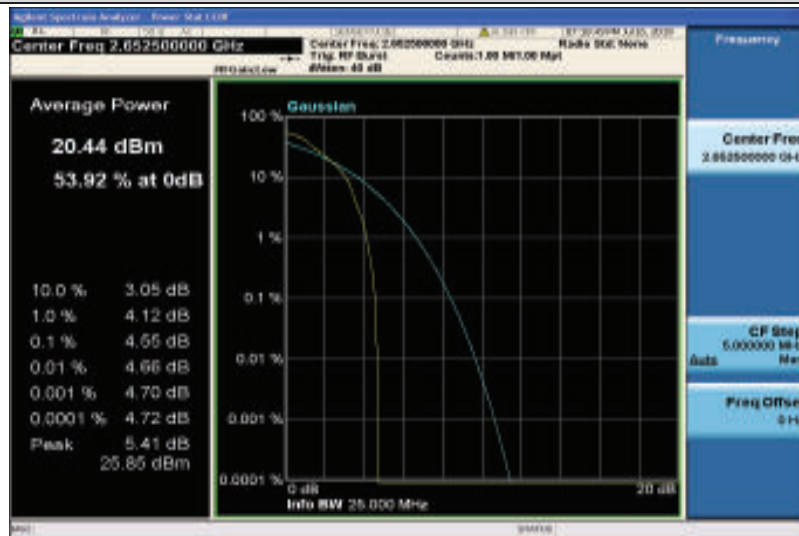

Band41-5MHz-QPSK-41215-1RB#0