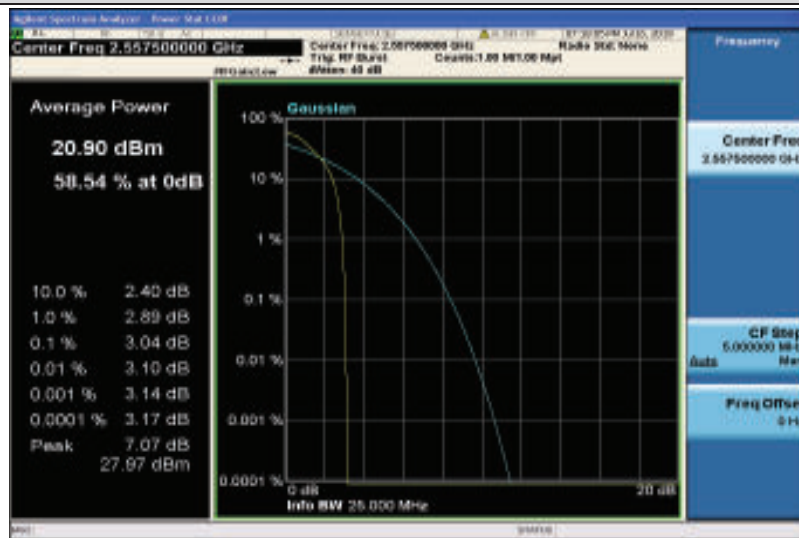

Band38-20MHz-16QAM-38000-1RB#0

Band38-20MHz-16QAM-38000-100RB#0

Band38-20MHz-16QAM-38150-1RB#0

Band38-20MHz-16QAM-38150-100RB#0

Band41-5MHz-QPSK-40265-1RB#0

Band41-5MHz-QPSK-40265-25RB#0

Band41-5MHz-QPSK-40620-1RB#0