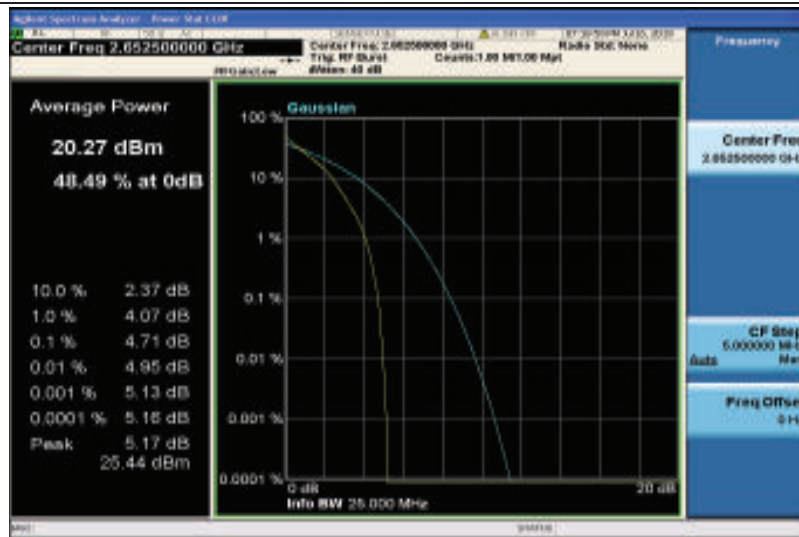

Band41-5MHz-QPSK-41215-25RB#0