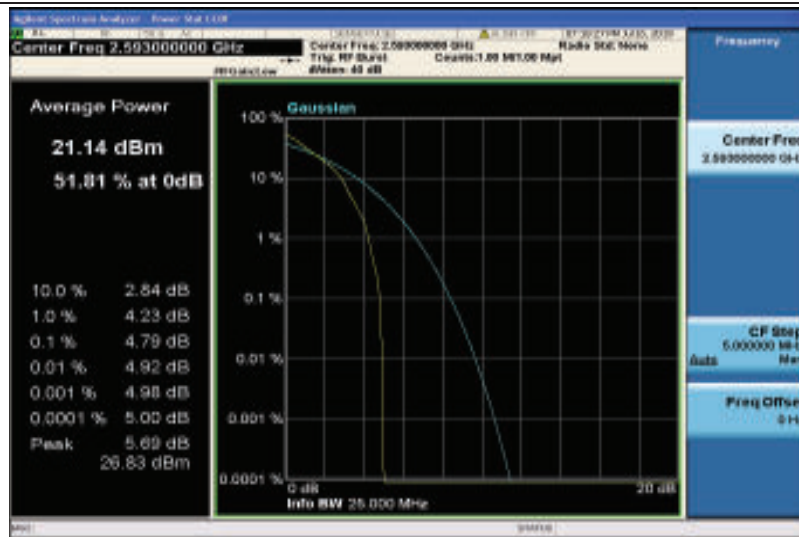

Band38-20MHz-16QAM-38000-1RB#0

Band38-20MHz-16QAM-38000-100RB#0

Band38-20MHz-16QAM-38150-1RB#0

Band38-20MHz-16QAM-38150-100RB#0

Band41-5MHz-QPSK-40265-1RB#0

Band41-5MHz-QPSK-40265-25RB#0

Band41-5MHz-QPSK-40620-1RB#0