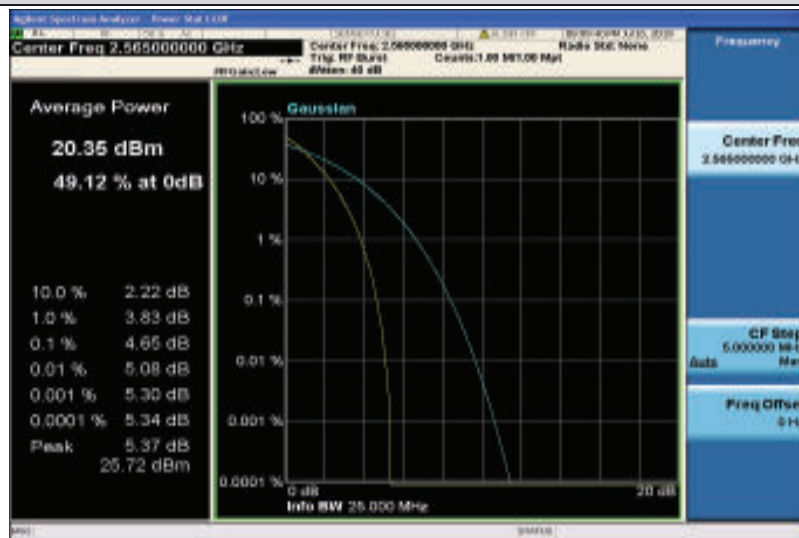

Band41-15MHz-16QAM-40315-75RB#0

Band41-15MHz-16QAM-40620-1RB#0

Band41-15MHz-16QAM-40620-75RB#0

Band41-15MHz-16QAM-41165-1RB#0

Band41-15MHz-16QAM-41165-75RB#0

Band41-20MHz-QPSK-40340-1RB#0

Band41-20MHz-QPSK-40340-100RB#0