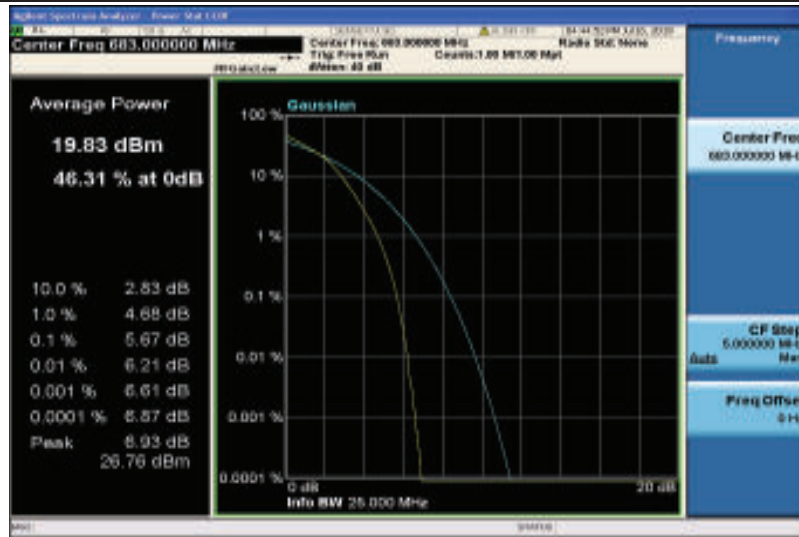

Band71-20MHz-16QAM-133322-100RB#0