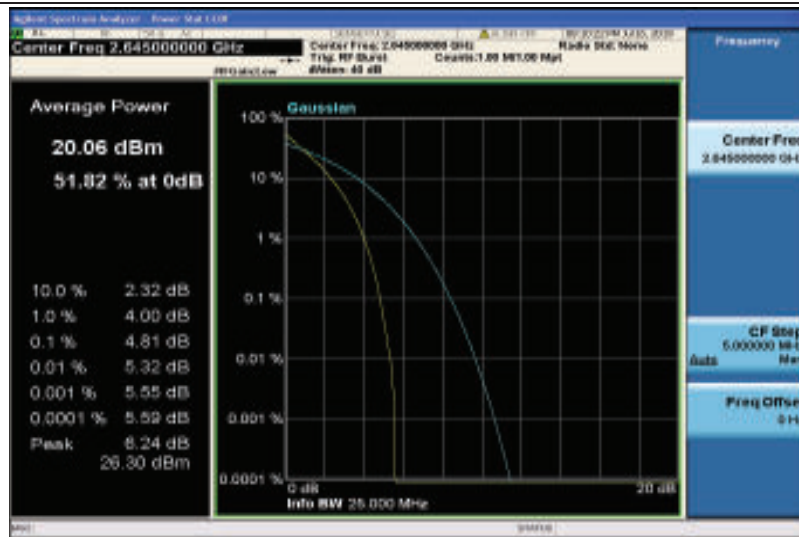

Band41-20MHz-QPSK-41140-100RB#0