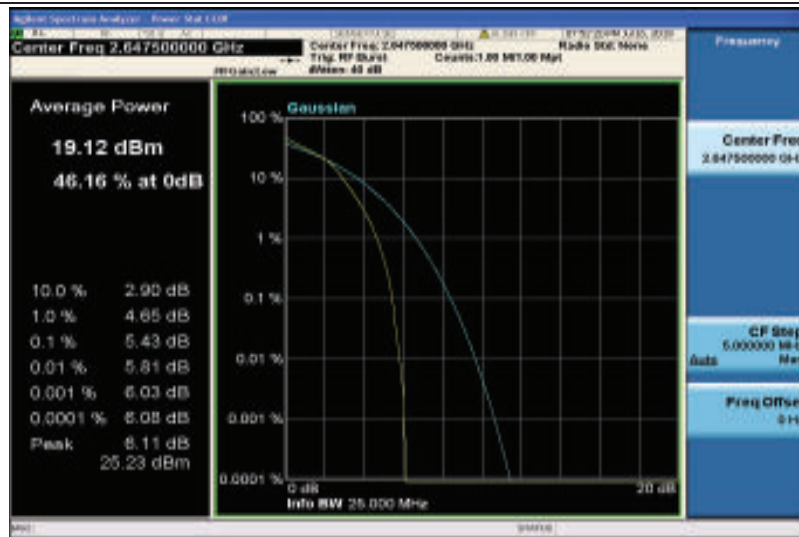

Band41-15MHz-16QAM-40315-75RB#0

Band41-15MHz-16QAM-40620-1RB#0

Band41-15MHz-16QAM-40620-75RB#0

Band41-15MHz-16QAM-41165-1RB#0

Band41-15MHz-16QAM-41165-75RB#0

Band41-20MHz-QPSK-40340-1RB#0

Band41-20MHz-QPSK-40340-100RB#0