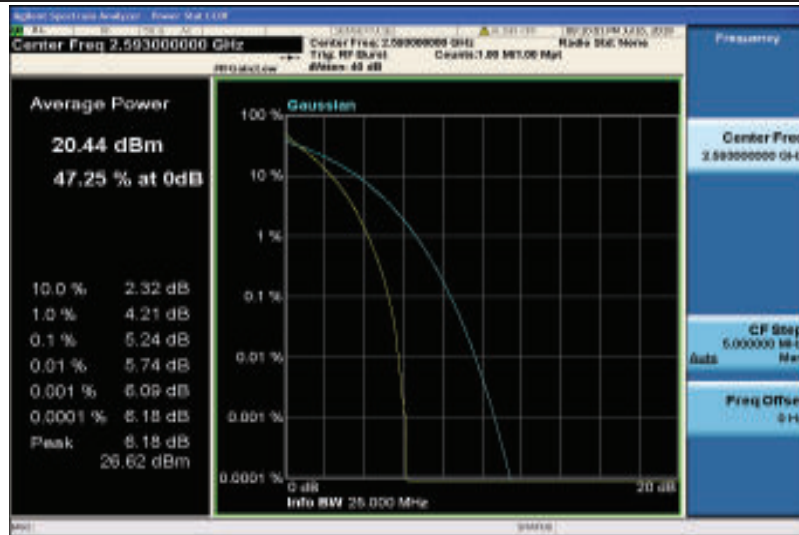

Band41-20MHz-QPSK-40620-100RB#0