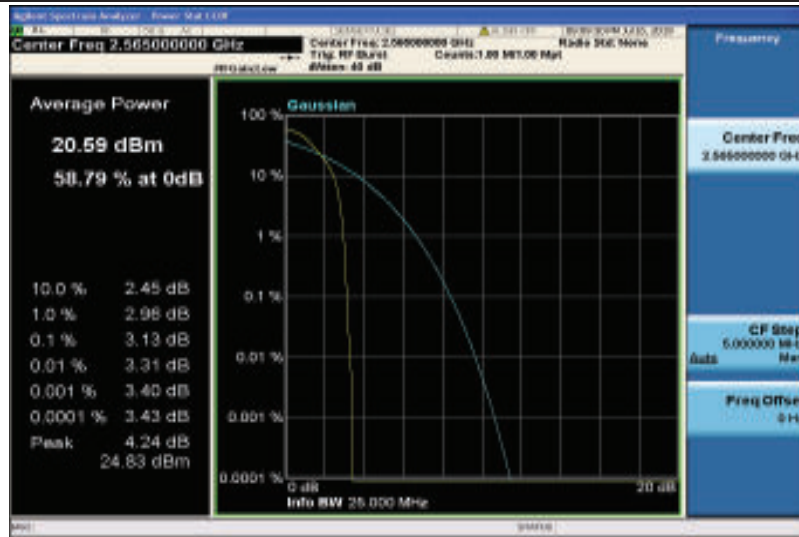

Band41-15MHz-16QAM-40315-75RB#0

Band41-15MHz-16QAM-40620-1RB#0

Band41-15MHz-16QAM-40620-75RB#0

Band41-15MHz-16QAM-41165-1RB#0

Band41-15MHz-16QAM-41165-75RB#0

Band41-20MHz-QPSK-40340-1RB#0

Band41-20MHz-QPSK-40340-100RB#0