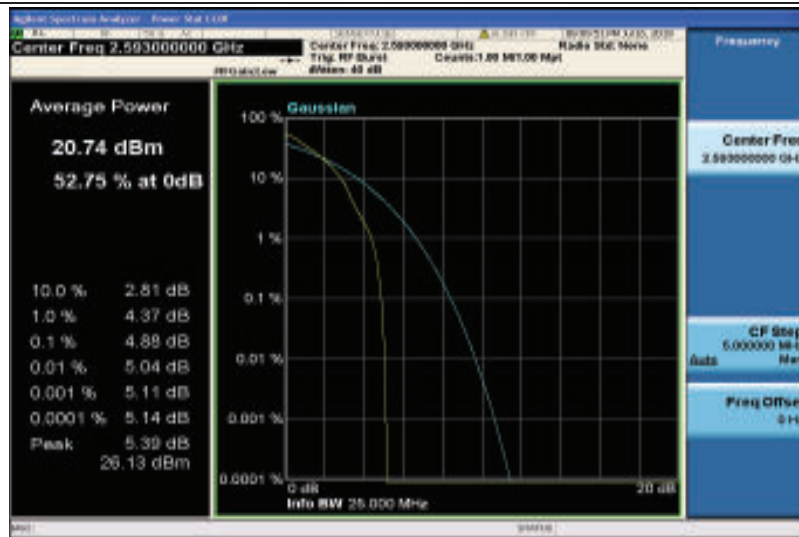

Band41-15MHz-16QAM-40315-75RB#0

Band41-15MHz-16QAM-40620-1RB#0

Band41-15MHz-16QAM-40620-75RB#0

Band41-15MHz-16QAM-41165-1RB#0

Band41-15MHz-16QAM-41165-75RB#0

Band41-20MHz-QPSK-40340-1RB#0

Band41-20MHz-QPSK-40340-100RB#0