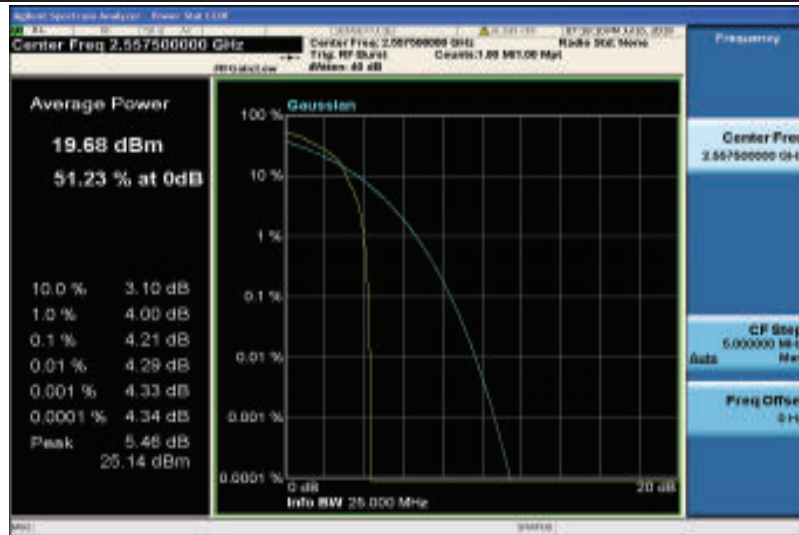

Band41-5MHz-16QAM-40265-1RB#0