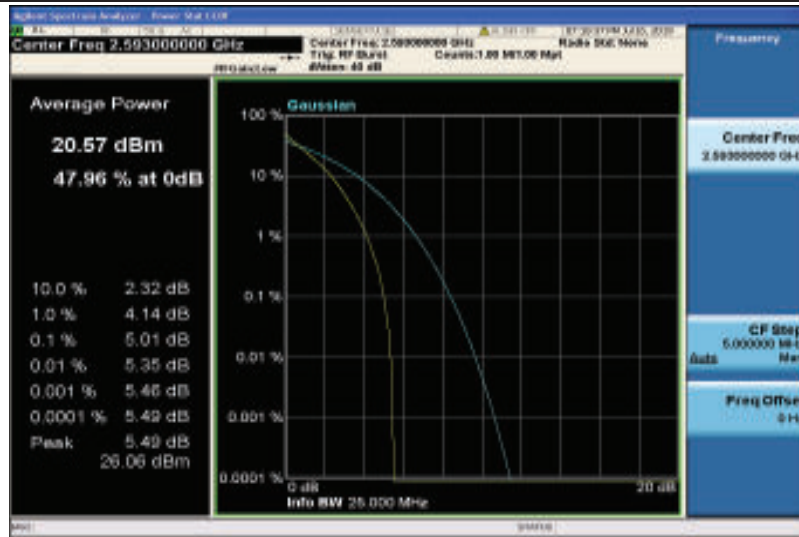

Band38-20MHz-16QAM-38000-1RB#0

Band38-20MHz-16QAM-38000-100RB#0

Band38-20MHz-16QAM-38150-1RB#0

Band38-20MHz-16QAM-38150-100RB#0

Band41-5MHz-QPSK-40265-1RB#0

Band41-5MHz-QPSK-40265-25RB#0

Band41-5MHz-QPSK-40620-1RB#0