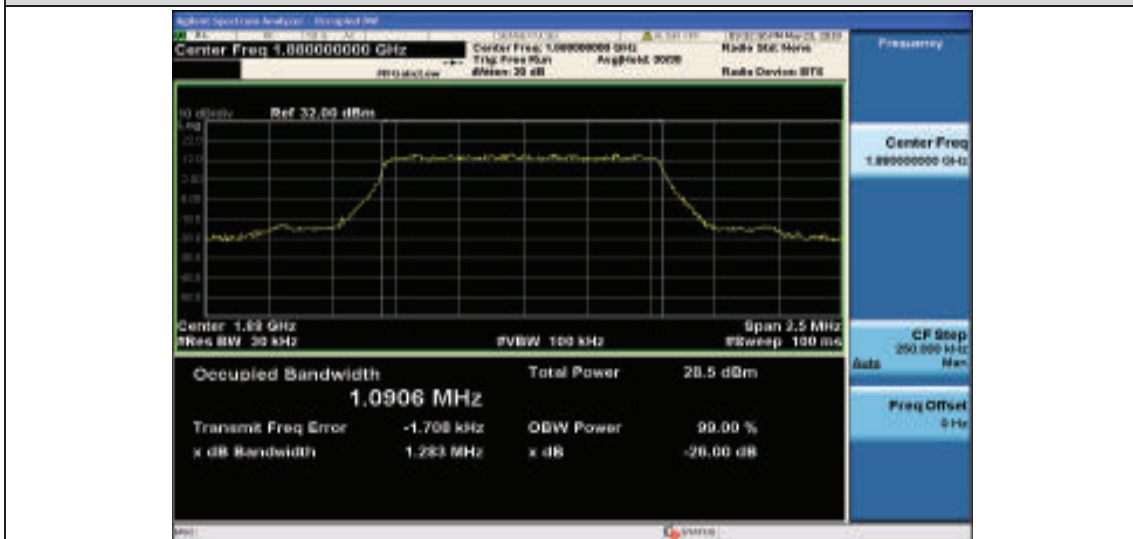

Band2-1.4MHz-QPSK-18900-6RB#0-1.0906