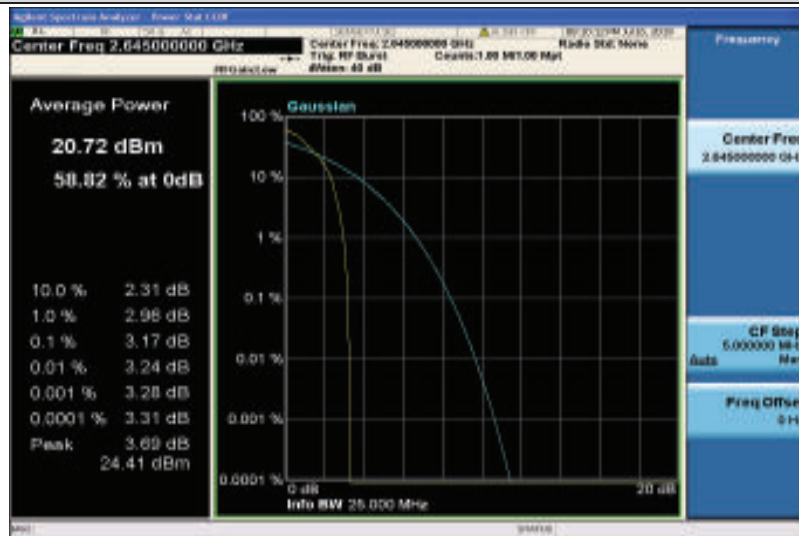

Band41-20MHz-QPSK-41140-1RB#0