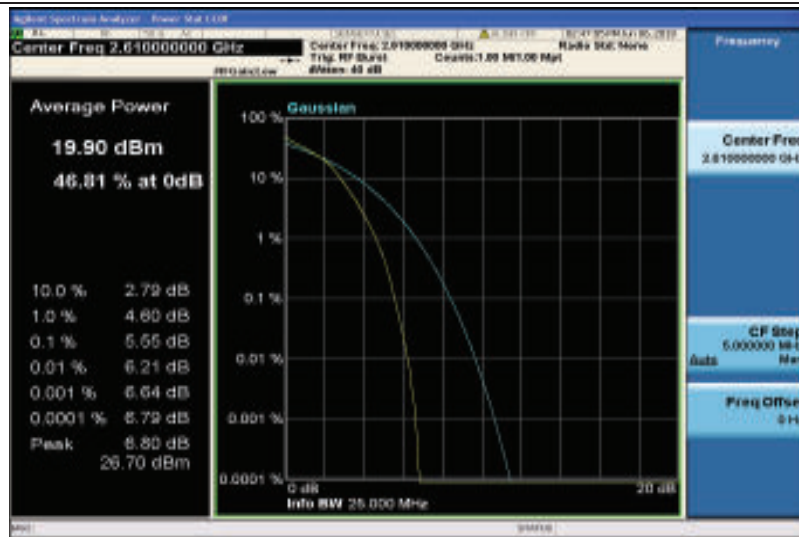

Band38-20MHz-16QAM-38000-1RB#0

Band38-20MHz-16QAM-38000-100RB#0

Band38-20MHz-16QAM-38150-1RB#0

Band38-20MHz-16QAM-38150-100RB#0

Band41-5MHz-QPSK-40265-1RB#0

Band41-5MHz-QPSK-40265-25RB#0

Band41-5MHz-QPSK-40620-1RB#0