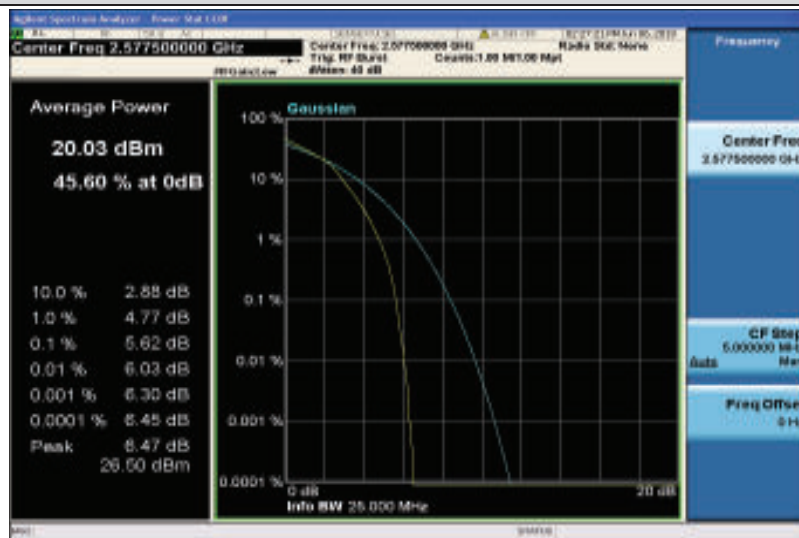

Band38-15MHz-QPSK-38000-1RB#0

Band38-15MHz-QPSK-38000-75RB#0

Band38-15MHz-QPSK-38175-1RB#0

Band38-15MHz-QPSK-38175-75RB#0

Band38-15MHz-16QAM-37825-1RB#0

Band38-15MHz-16QAM-37825-75RB#0

Band38-15MHz-16QAM-38000-1RB#0