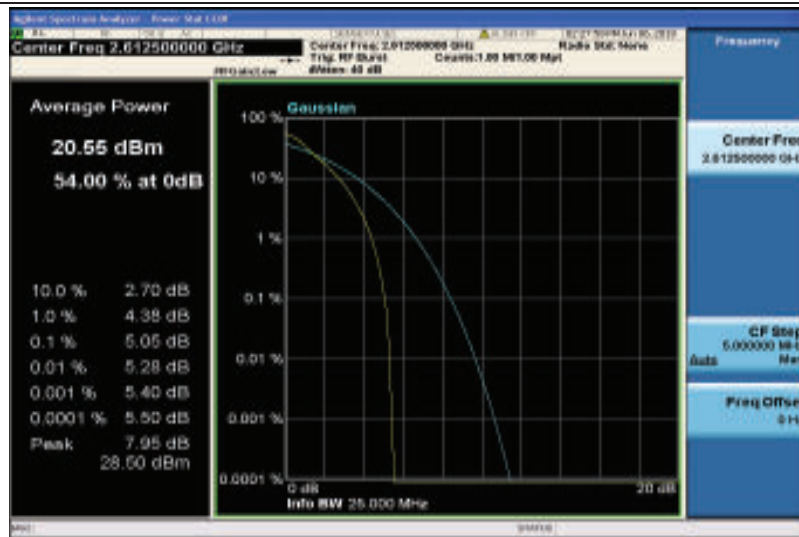

Band38-15MHz-QPSK-38175-1RB#0

Band38-15MHz-QPSK-38175-75RB#0