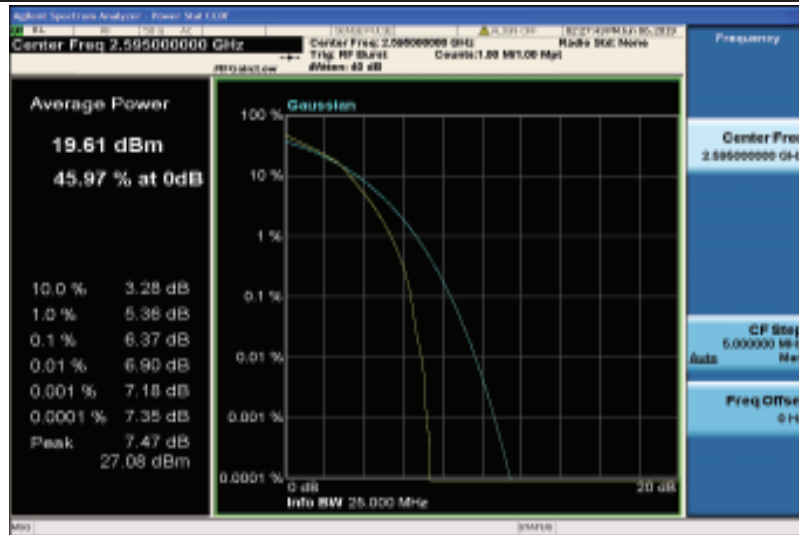

Band38-15MHz-QPSK-38000-1RB#0

Band38-15MHz-QPSK-38000-75RB#0

Band38-15MHz-QPSK-38175-1RB#0

Band38-15MHz-QPSK-38175-75RB#0

Band38-15MHz-16QAM-37825-1RB#0

Band38-15MHz-16QAM-37825-75RB#0

Band38-15MHz-16QAM-38000-1RB#0