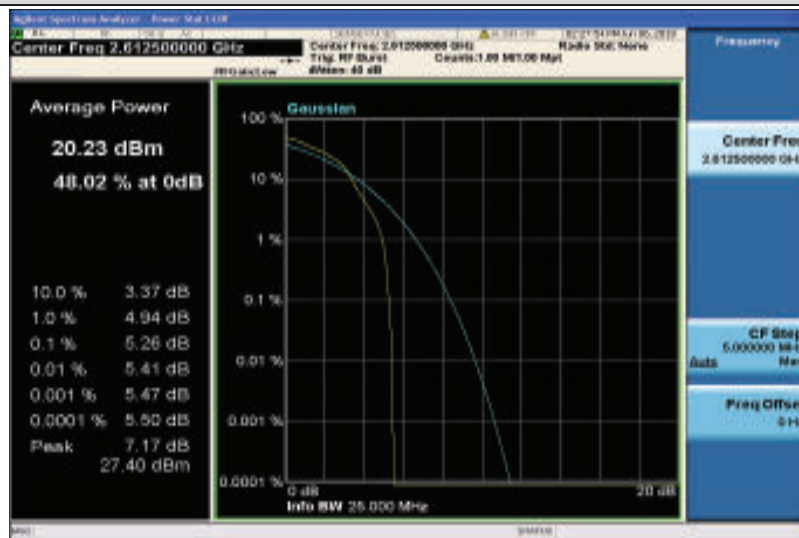

Band38-15MHz-16QAM-38000-75RB#0

Band38-15MHz-16QAM-38175-1RB#0