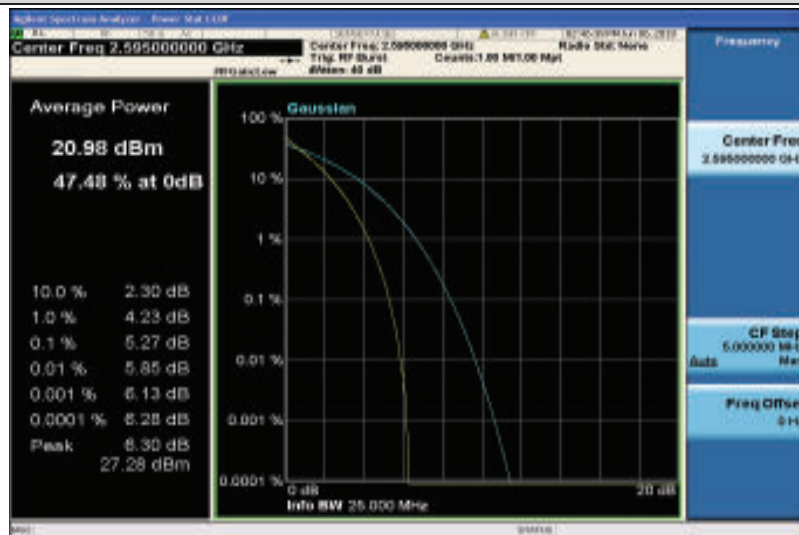

Band38-15MHz-16QAM-38000-75RB#0

Band38-15MHz-16QAM-38175-1RB#0

Band38-15MHz-16QAM-38175-75RB#0

Band38-20MHz-QPSK-37850-1RB#0

Band38-20MHz-QPSK-37850-100RB#0

Band38-20MHz-QPSK-38000-1RB#0

Band38-20MHz-QPSK-38000-100RB#0