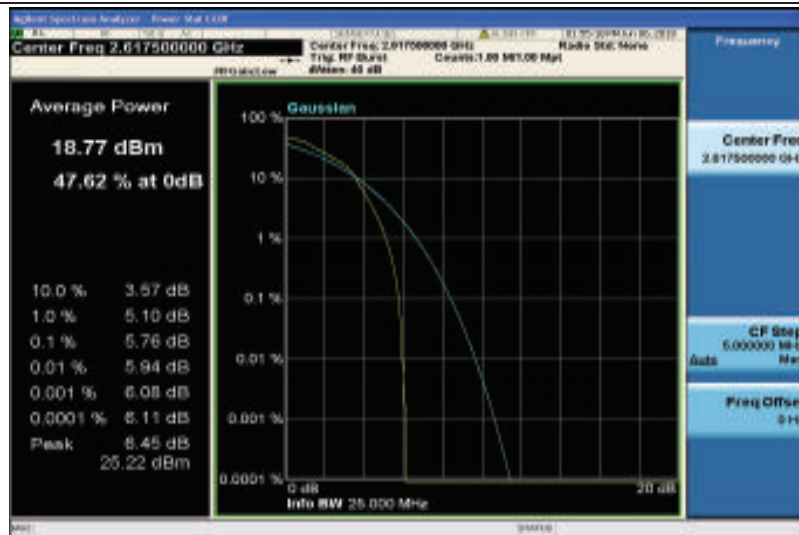

Band38-5MHz-QPSK-38225-25RB#0

Band38-5MHz-16QAM-37775-1RB#0

Band38-5MHz-16QAM-37775-25RB#0

Band38-5MHz-16QAM-38000-1RB#0

Band38-5MHz-16QAM-38000-25RB#0

Band38-5MHz-16QAM-38225-1RB#0

Band38-5MHz-16QAM-38225-25RB#0