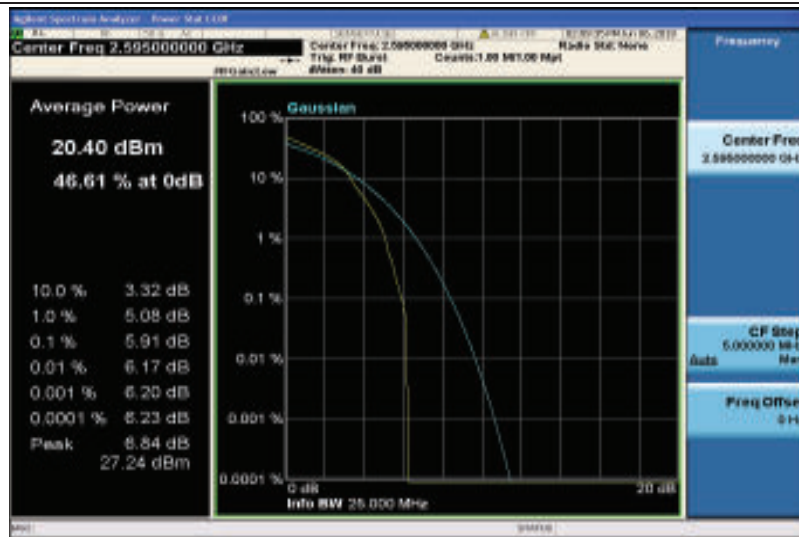

Band38-10MHz-16QAM-37800-50RB#0

Band38-10MHz-16QAM-38000-1RB#0