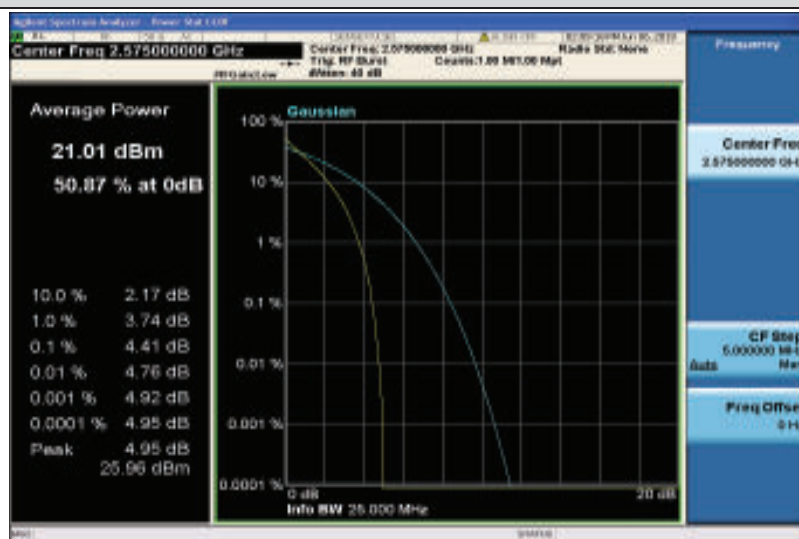

Band38-10MHz-QPSK-37800-1RB#0

Band38-10MHz-QPSK-37800-50RB#0