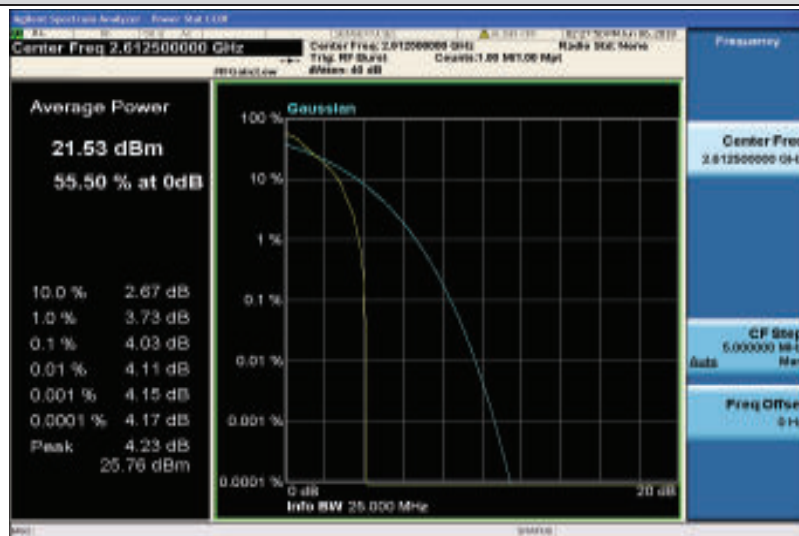

Band38-15MHz-QPSK-38000-75RB#0

Band38-15MHz-QPSK-38175-1RB#0