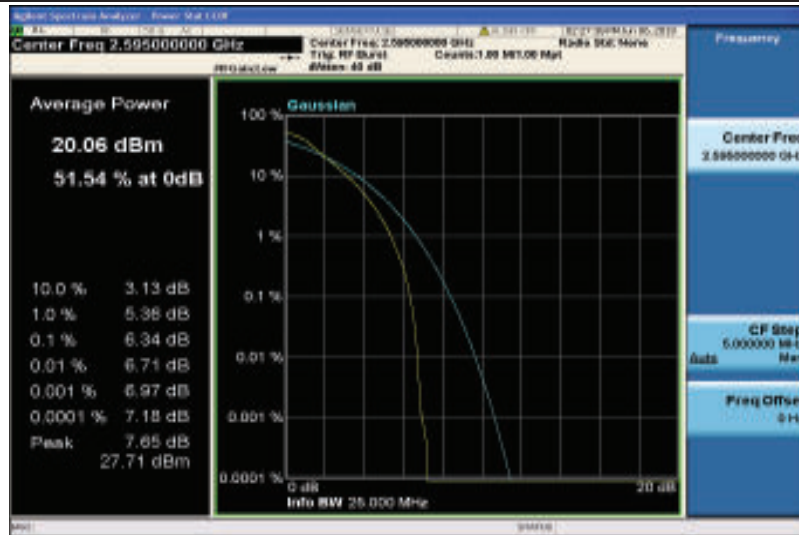

Band38-15MHz-QPSK-38000-1RB#0

Band38-15MHz-QPSK-38000-75RB#0