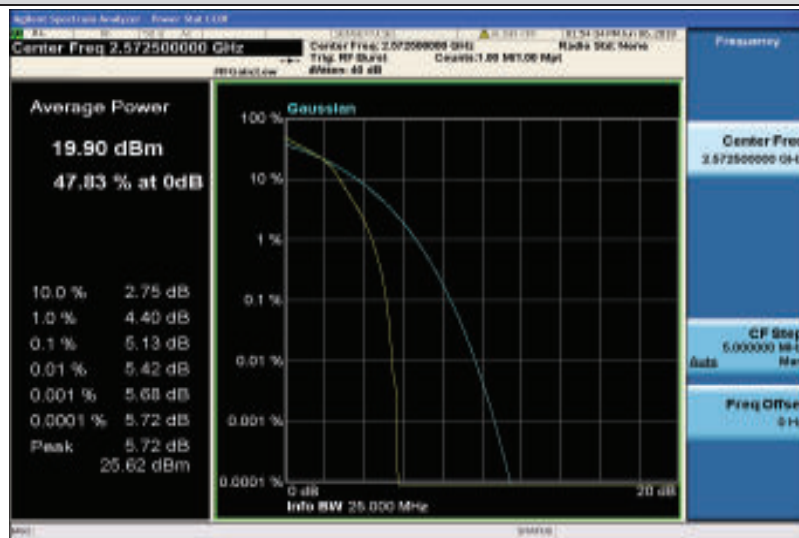

Band38-5MHz-16QAM-37775-1RB#0

Band38-5MHz-16QAM-37775-25RB#0