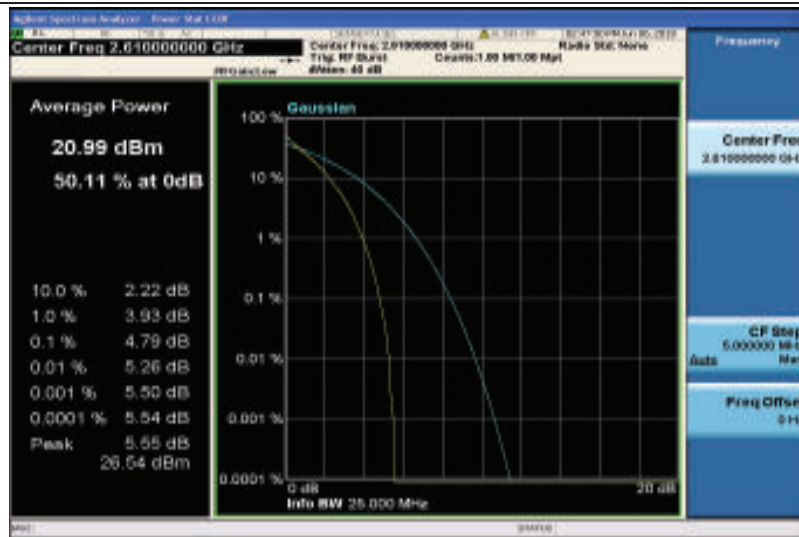

Band38-20MHz-QPSK-38150-1RB#0

Band38-20MHz-QPSK-38150-100RB#0