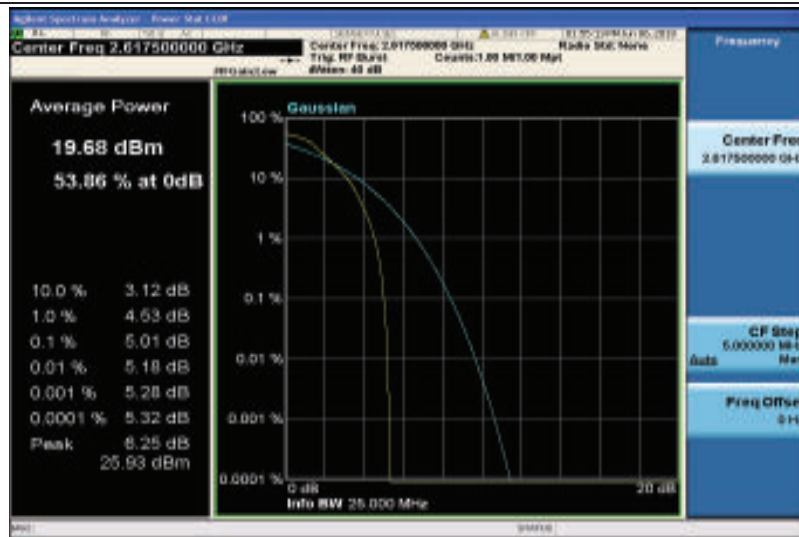

Band26-15MHz-16QAM-26965-1RB#0

Band26-15MHz-16QAM-26965-75RB#0

Band38-5MHz-QPSK-37775-1RB#0

Band38-5MHz-QPSK-37775-25RB#0

Band38-5MHz-QPSK-38000-1RB#0

Band38-5MHz-QPSK-38000-25RB#0

Band38-5MHz-QPSK-38225-1RB#0