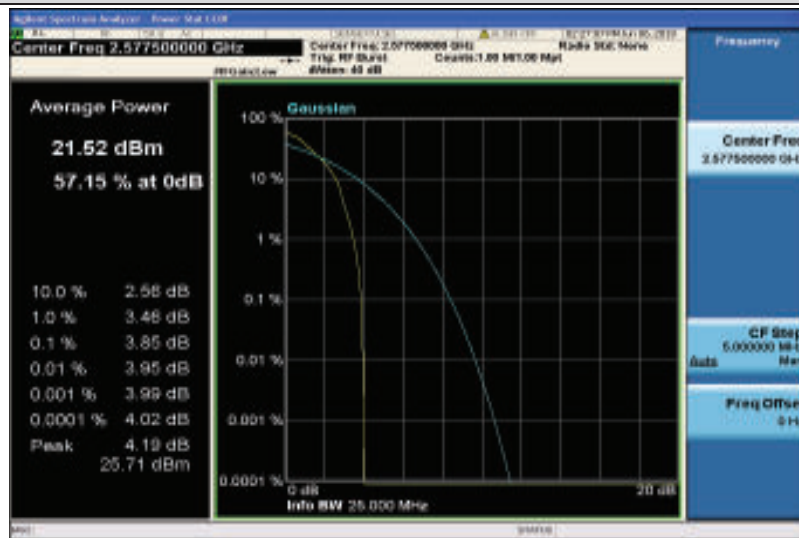

Band38-10MHz-16QAM-37800-50RB#0

Band38-10MHz-16QAM-38000-1RB#0

Band38-10MHz-16QAM-38000-50RB#0

Band38-10MHz-16QAM-38200-1RB#0

Band38-10MHz-16QAM-38200-50RB#0

Band38-15MHz-QPSK-37825-1RB#0

Band38-15MHz-QPSK-37825-75RB#0