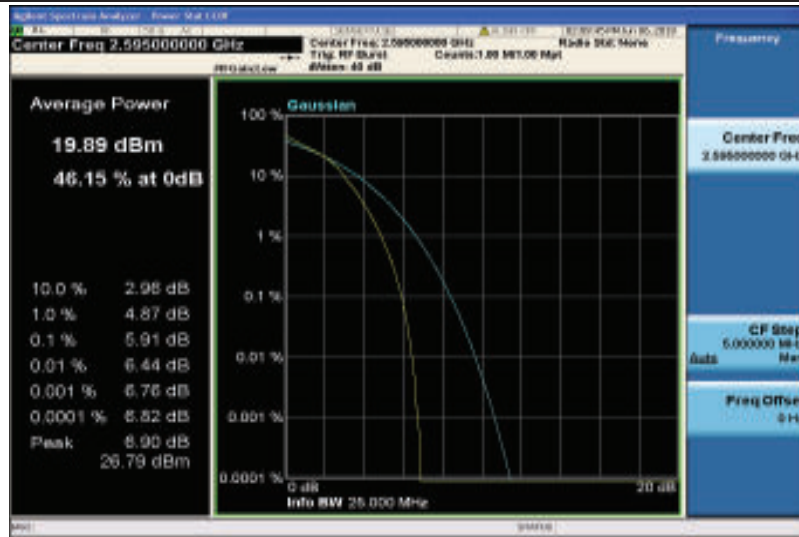

Band38-10MHz-16QAM-38000-1RB#0

Band38-10MHz-16QAM-38000-50RB#0