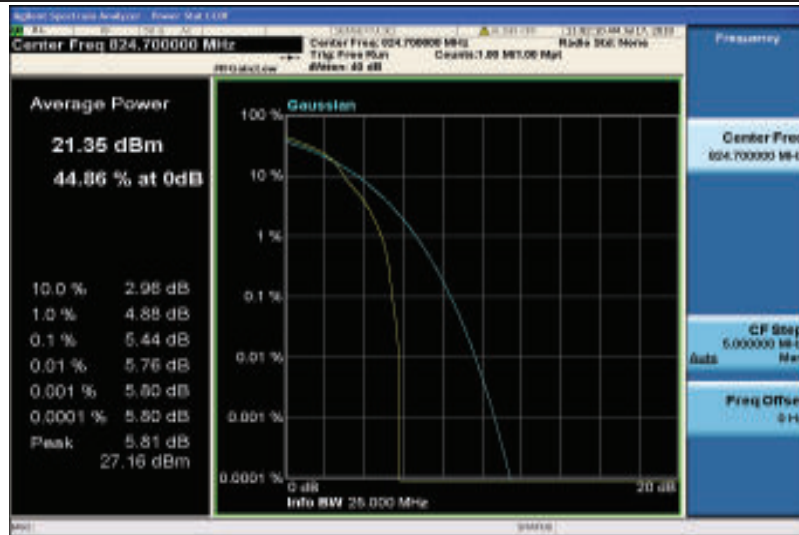

Band26-1.4MHz-QPSK-27033-6RB#0

Band26-1.4MHz-16QAM-26797-1RB#0