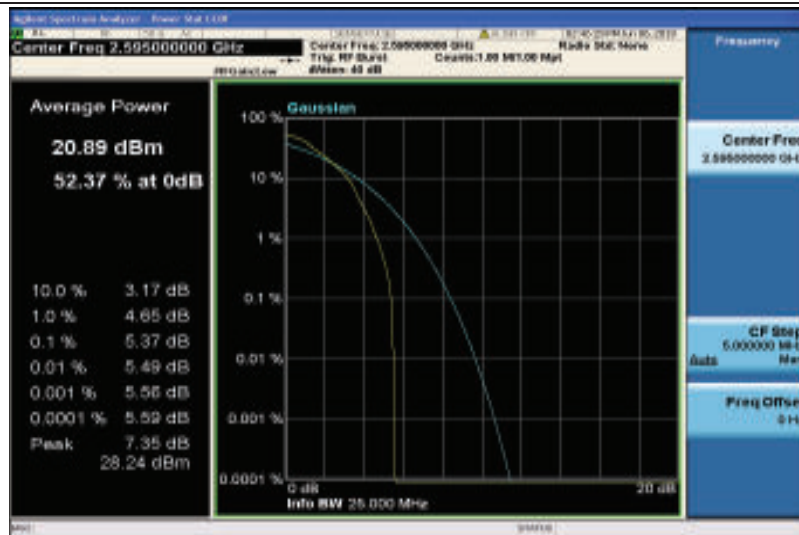

Band38-15MHz-16QAM-38000-75RB#0

Band38-15MHz-16QAM-38175-1RB#0

Band38-15MHz-16QAM-38175-75RB#0

Band38-20MHz-QPSK-37850-1RB#0

Band38-20MHz-QPSK-37850-100RB#0

Band38-20MHz-QPSK-38000-1RB#0

Band38-20MHz-QPSK-38000-100RB#0