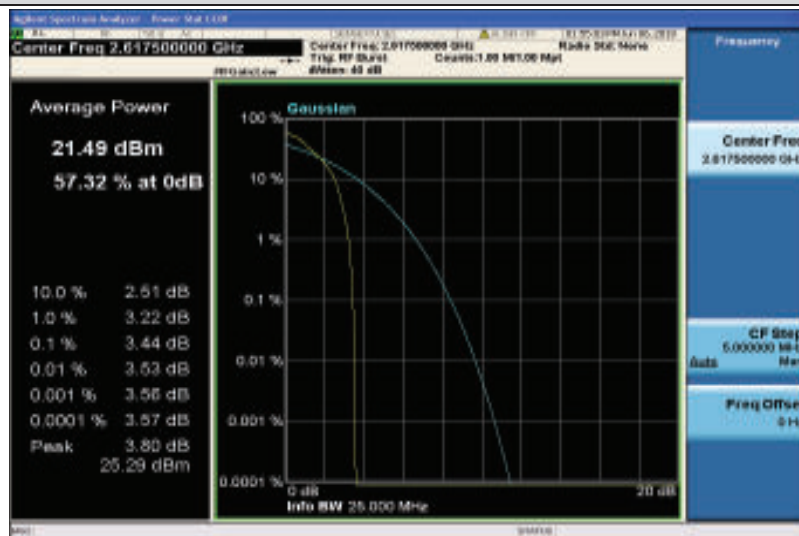

Band26-15MHz-16QAM-26965-1RB#0

Band26-15MHz-16QAM-26965-75RB#0

Band38-5MHz-QPSK-37775-1RB#0

Band38-5MHz-QPSK-37775-25RB#0

Band38-5MHz-QPSK-38000-1RB#0

Band38-5MHz-QPSK-38000-25RB#0

Band38-5MHz-QPSK-38225-1RB#0