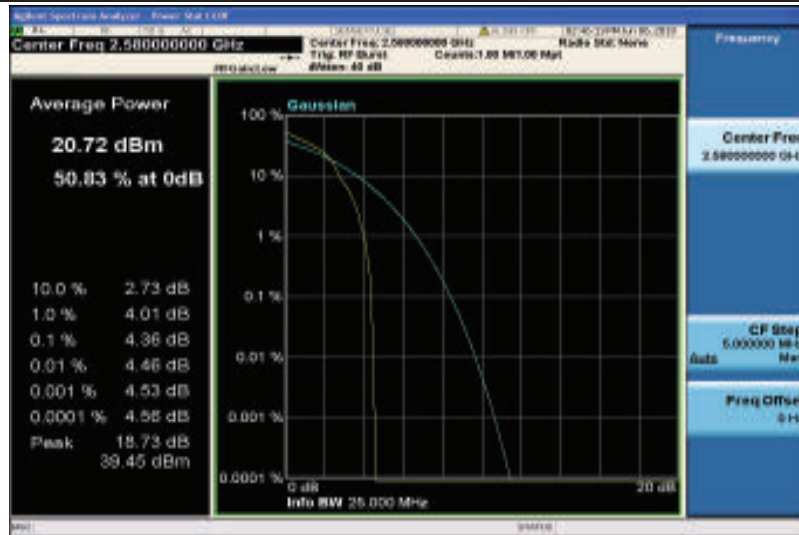

Band38-20MHz-QPSK-38150-100RB#0

Band38-20MHz-16QAM-37850-1RB#0