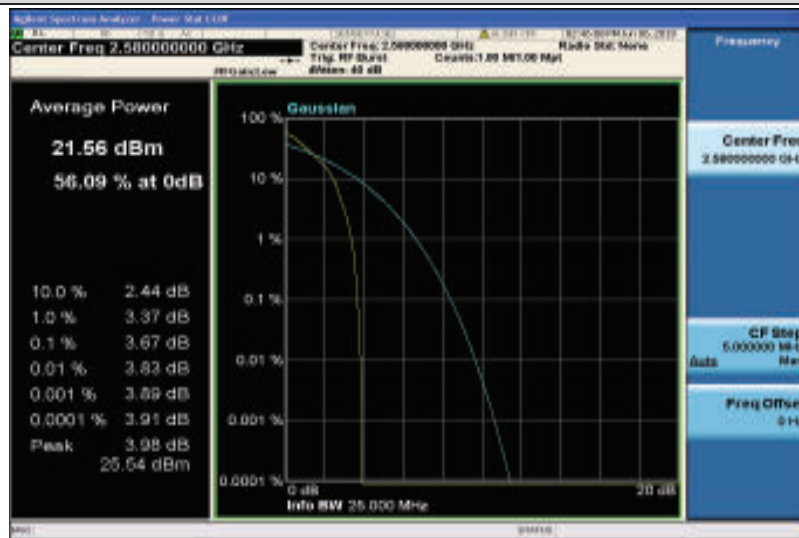

Band38-15MHz-16QAM-38175-75RB#0

Band38-20MHz-QPSK-37850-1RB#0