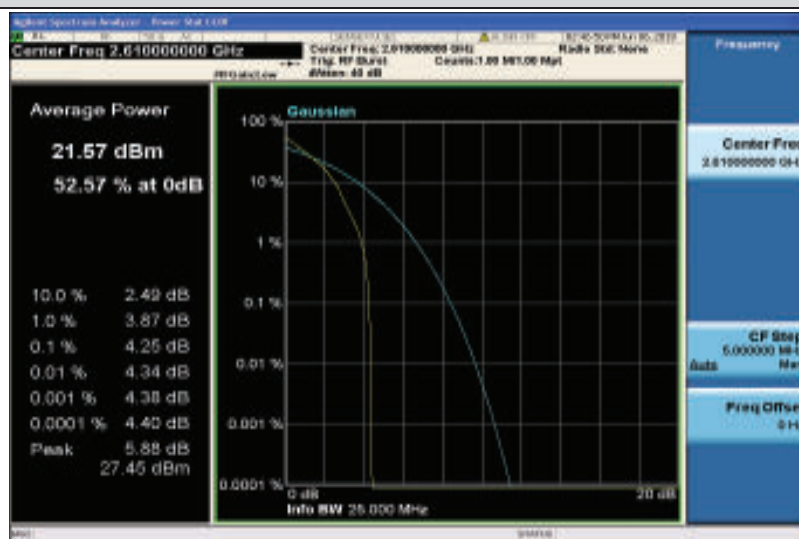

Band38-15MHz-16QAM-38000-75RB#0

Band38-15MHz-16QAM-38175-1RB#0

Band38-15MHz-16QAM-38175-75RB#0

Band38-20MHz-QPSK-37850-1RB#0

Band38-20MHz-QPSK-37850-100RB#0

Band38-20MHz-QPSK-38000-1RB#0

Band38-20MHz-QPSK-38000-100RB#0