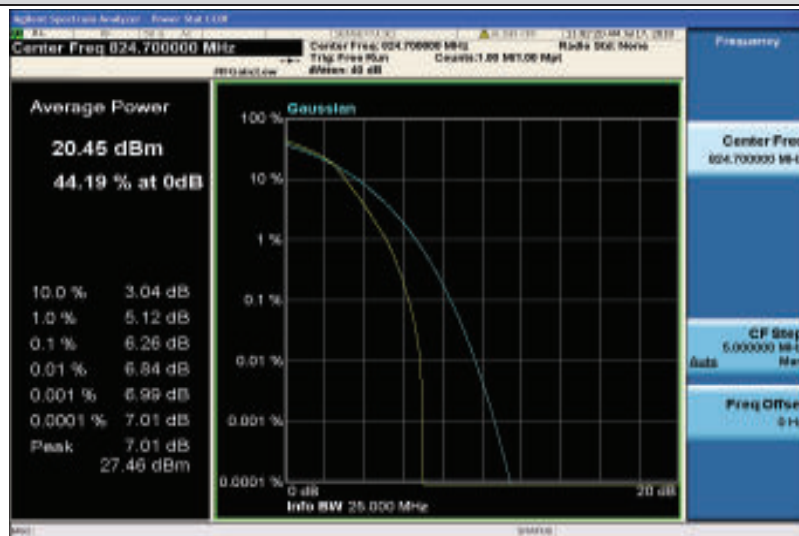

Band26-1.4MHz-16QAM-26797-1RB#0

Band26-1.4MHz-16QAM-26797-6RB#0