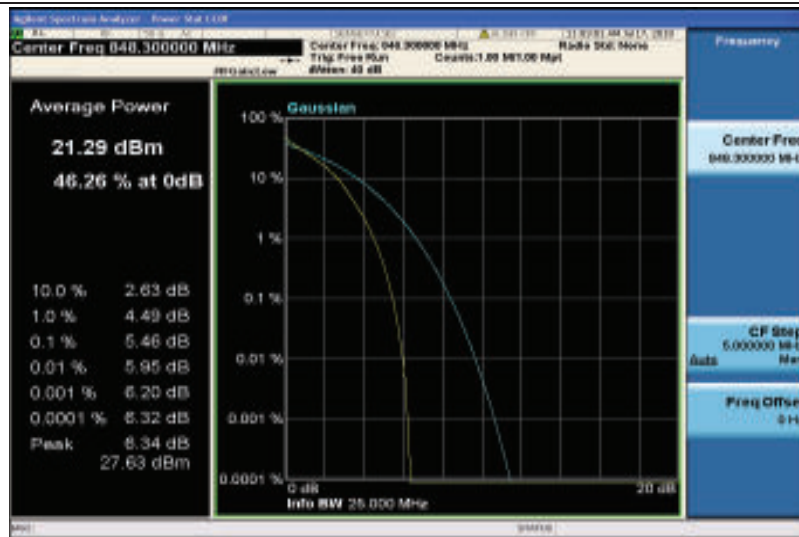

Band26-1.4MHz-QPSK-27033-1RB#0

Band26-1.4MHz-QPSK-27033-6RB#0