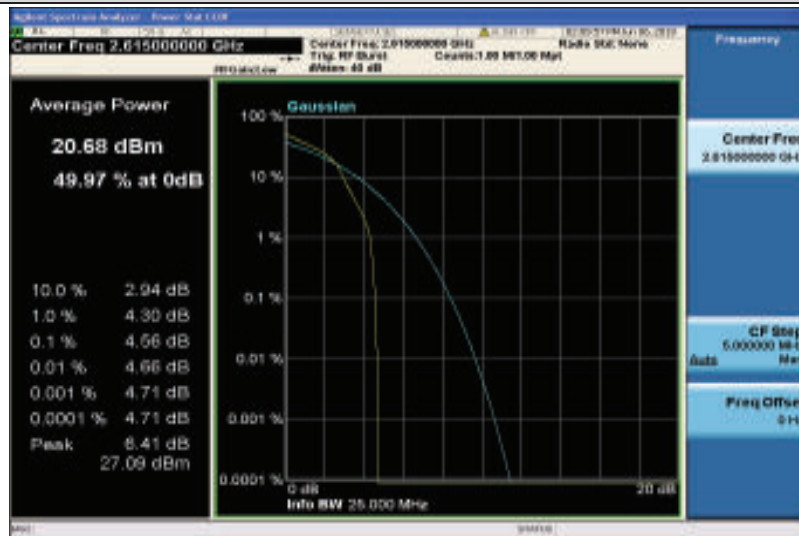

Band38-10MHz-16QAM-38000-50RB#0

Band38-10MHz-16QAM-38200-1RB#0