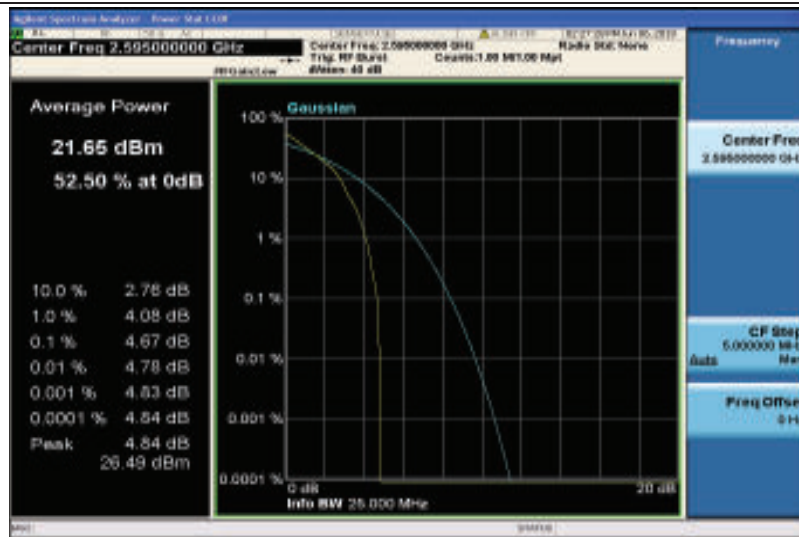

Band38-10MHz-16QAM-37800-50RB#0

Band38-10MHz-16QAM-38000-1RB#0

Band38-10MHz-16QAM-38000-50RB#0

Band38-10MHz-16QAM-38200-1RB#0

Band38-10MHz-16QAM-38200-50RB#0

Band38-15MHz-QPSK-37825-1RB#0

Band38-15MHz-QPSK-37825-75RB#0