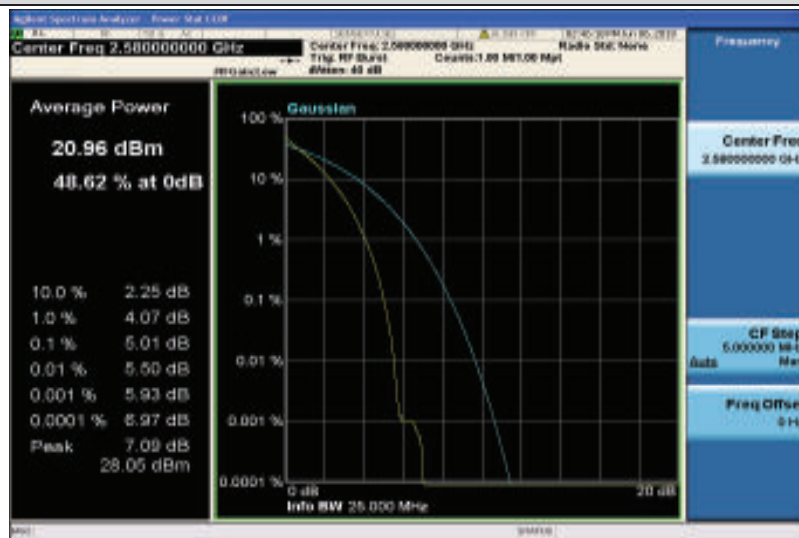

Band38-15MHz-16QAM-38000-75RB#0

Band38-15MHz-16QAM-38175-1RB#0

Band38-15MHz-16QAM-38175-75RB#0

Band38-20MHz-QPSK-37850-1RB#0

Band38-20MHz-QPSK-37850-100RB#0

Band38-20MHz-QPSK-38000-1RB#0

Band38-20MHz-QPSK-38000-100RB#0