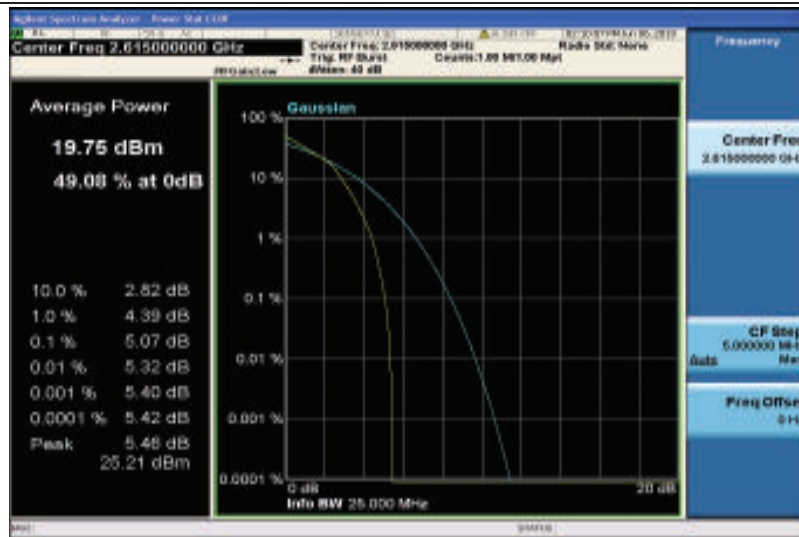

Band38-10MHz-16QAM-37800-50RB#0

Band38-10MHz-16QAM-38000-1RB#0

Band38-10MHz-16QAM-38000-50RB#0

Band38-10MHz-16QAM-38200-1RB#0

Band38-10MHz-16QAM-38200-50RB#0

Band38-15MHz-QPSK-37825-1RB#0

Band38-15MHz-QPSK-37825-75RB#0