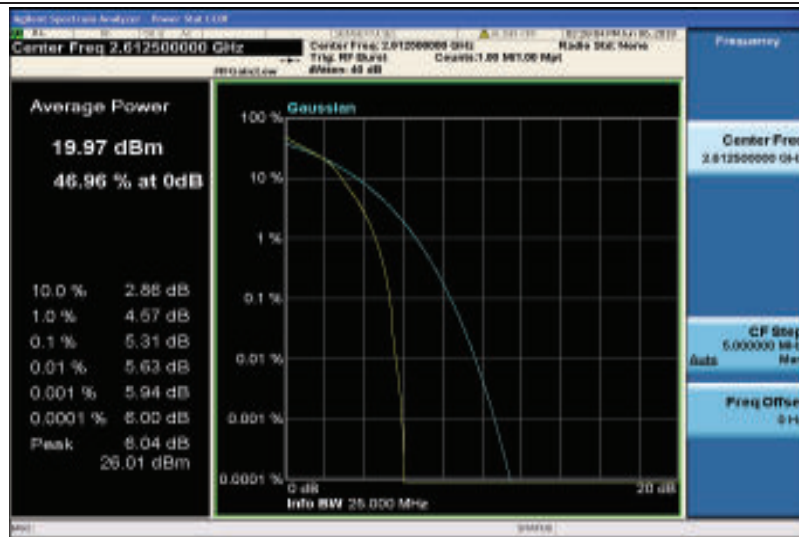

Band38-15MHz-16QAM-38175-1RB#0

Band38-15MHz-16QAM-38175-75RB#0