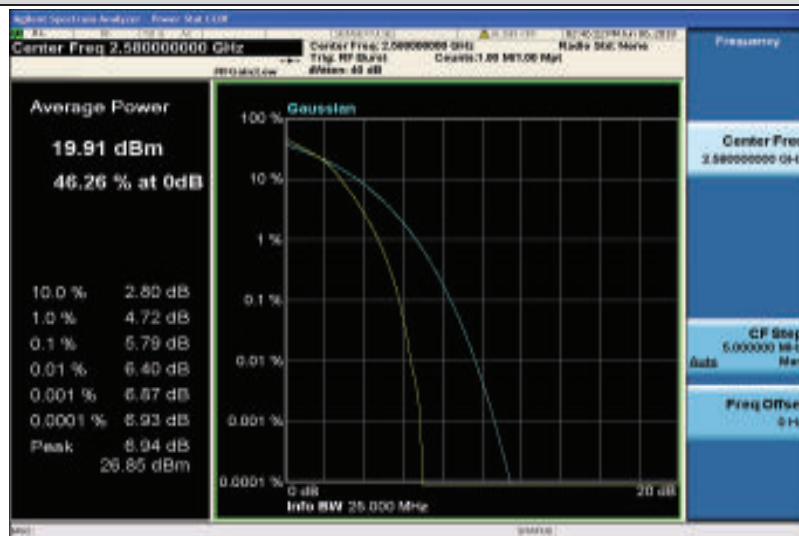

Band38-20MHz-16QAM-37850-1RB#0

Band38-20MHz-16QAM-37850-100RB#0