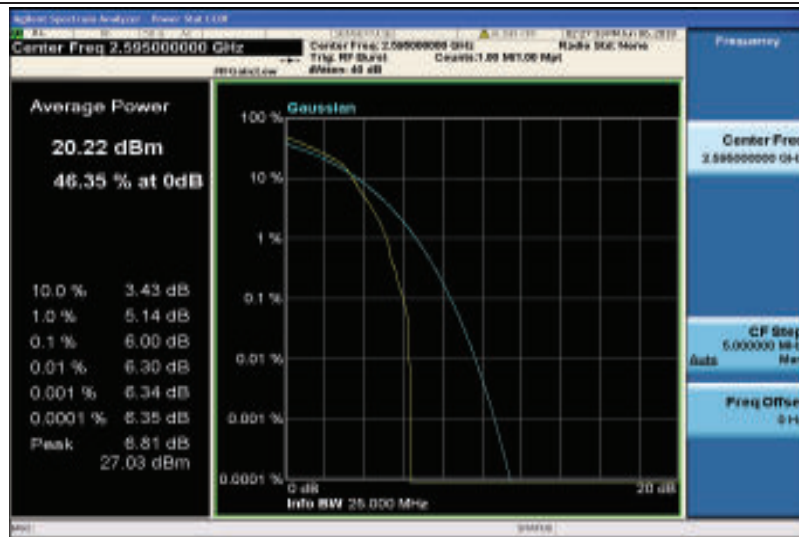

Band38-15MHz-QPSK-38000-1RB#0

Band38-15MHz-QPSK-38000-75RB#0

Band38-15MHz-QPSK-38175-1RB#0

Band38-15MHz-QPSK-38175-75RB#0

Band38-15MHz-16QAM-37825-1RB#0

Band38-15MHz-16QAM-37825-75RB#0

Band38-15MHz-16QAM-38000-1RB#0