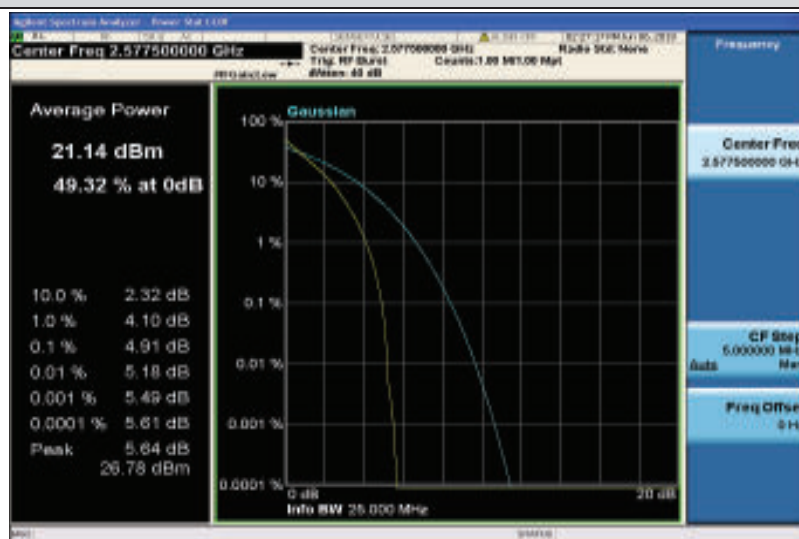

Band38-10MHz-16QAM-37800-50RB#0

Band38-10MHz-16QAM-38000-1RB#0

Band38-10MHz-16QAM-38000-50RB#0

Band38-10MHz-16QAM-38200-1RB#0

Band38-10MHz-16QAM-38200-50RB#0

Band38-15MHz-QPSK-37825-1RB#0

Band38-15MHz-QPSK-37825-75RB#0