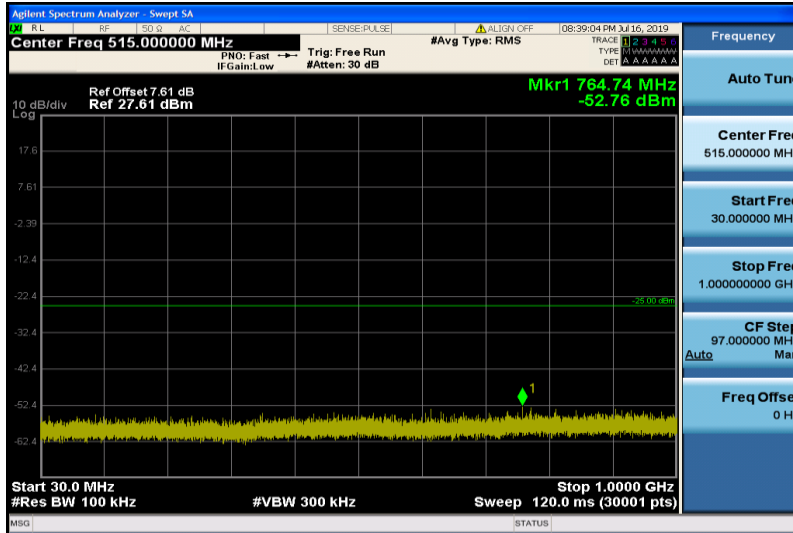

Band41-10MHz-16QAM-40620-1RB#0-30~1000MHz

Band41-10MHz-16QAM-40620-1RB#0-1000~26000MHz

Band41-10MHz-16QAM-41190-1RB#0-30~1000MHz

Band41-10MHz-16QAM-41190-1RB#0-1000~26000MHz

Band41-15MHz-QPSK-40315-1RB#0-30~1000MHz