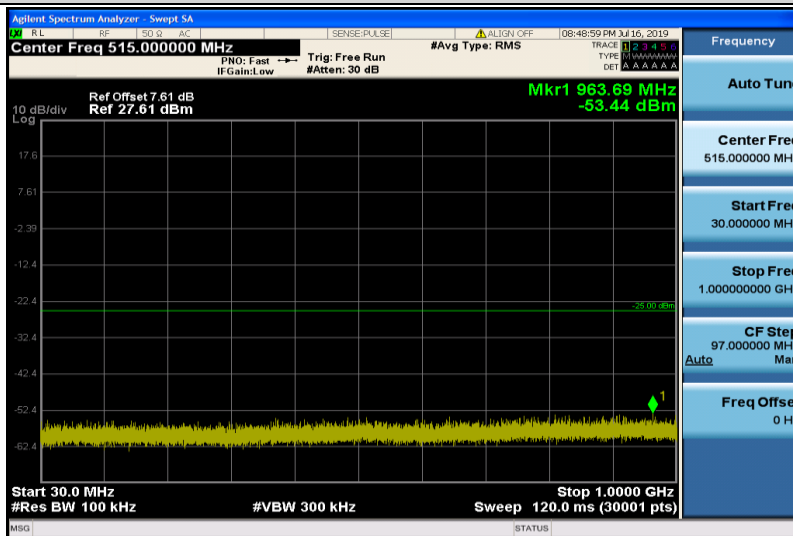

Band41-20MHz-QPSK-40620-1RB#0-30~1000MHz