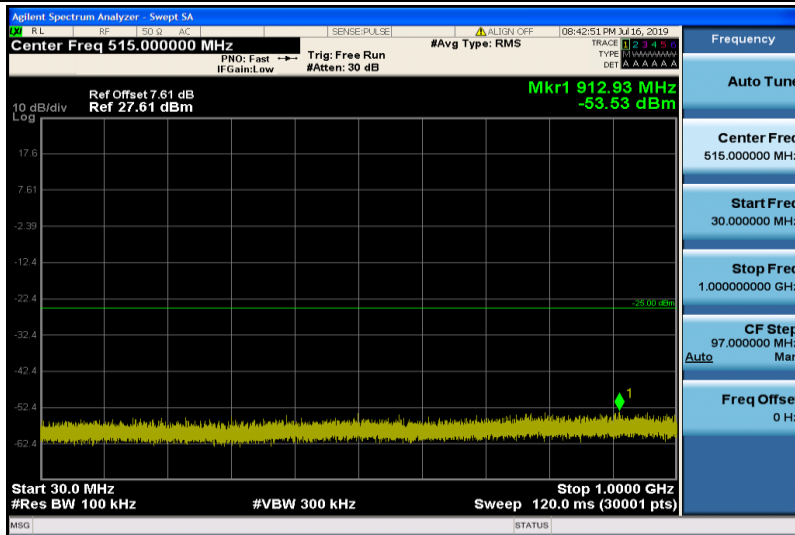

Band41-15MHz-16QAM-40315-1RB#0-30~1000MHz

Band41-15MHz-16QAM-40315-1RB#0-1000~26000MHz

Band41-15MHz-16QAM-40620-1RB#0-30~1000MHz

Band41-15MHz-16QAM-40620-1RB#0-1000~26000MHz

Band41-15MHz-16QAM-41165-1RB#0-30~1000MHz