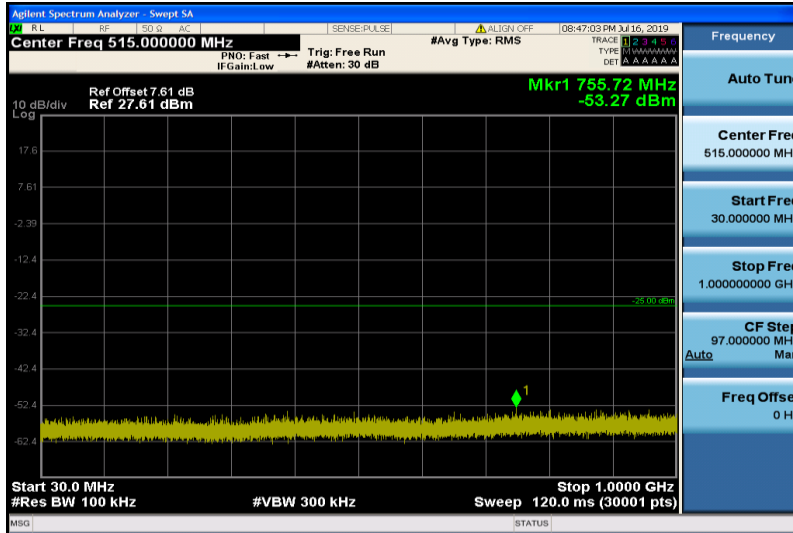

Band41-20MHz-QPSK-40340-1RB#0-30~1000MHz