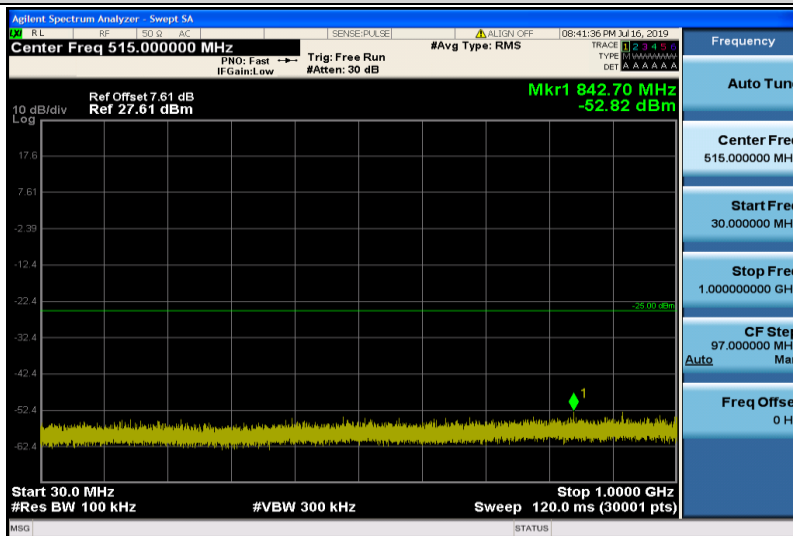

Band41-15MHz-16QAM-40620-1RB#0-30~1000MHz