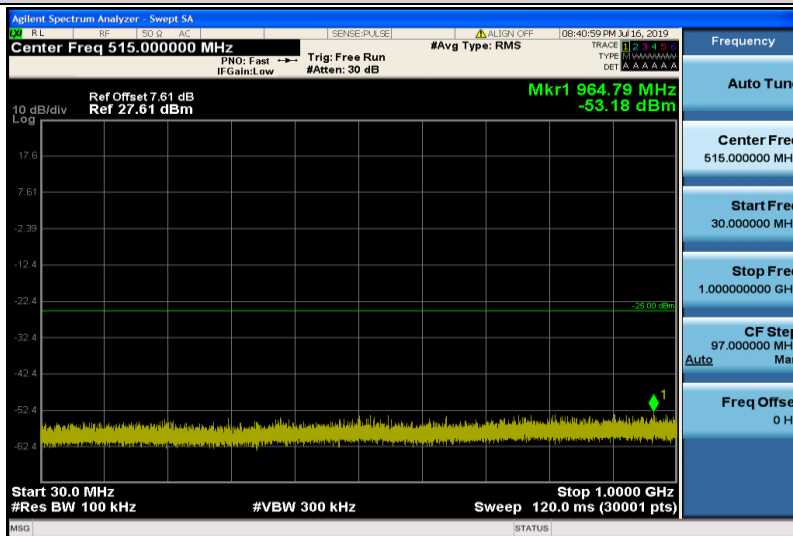

Band41-15MHz-QPSK-40620-1RB#0-30~1000MHz