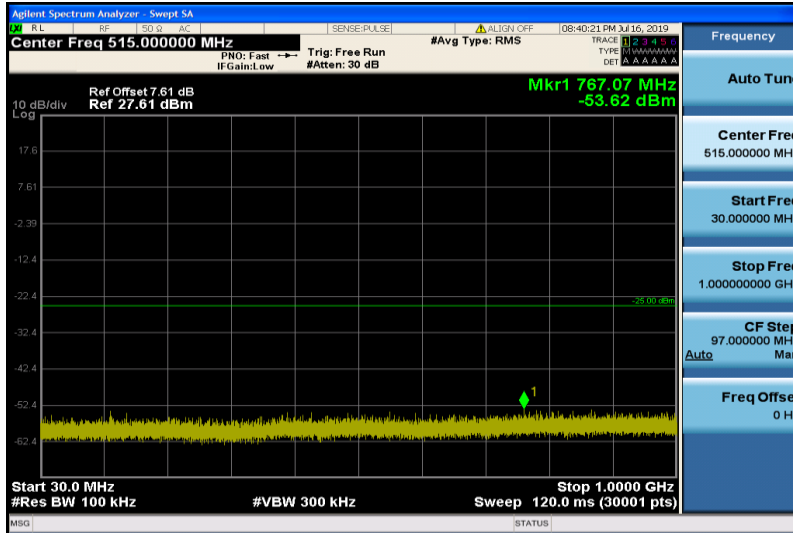

Band41-15MHz-QPSK-40315-1RB#0-1000~26000MHz

Band41-15MHz-QPSK-40620-1RB#0-30~1000MHz

Band41-15MHz-QPSK-40620-1RB#0-1000~26000MHz

Band41-15MHz-QPSK-41165-1RB#0-30~1000MHz

Band41-15MHz-QPSK-41165-1RB#0-1000~26000MHz