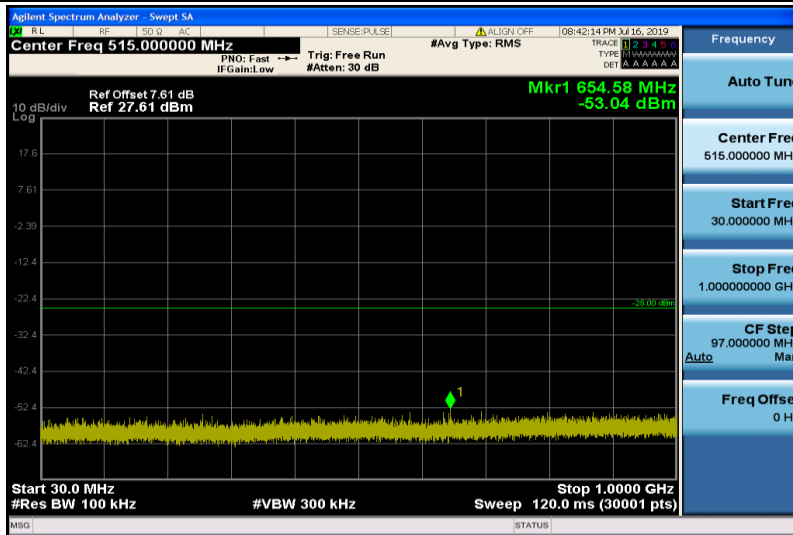

Band41-15MHz-QPSK-41165-1RB#0-30~1000MHz